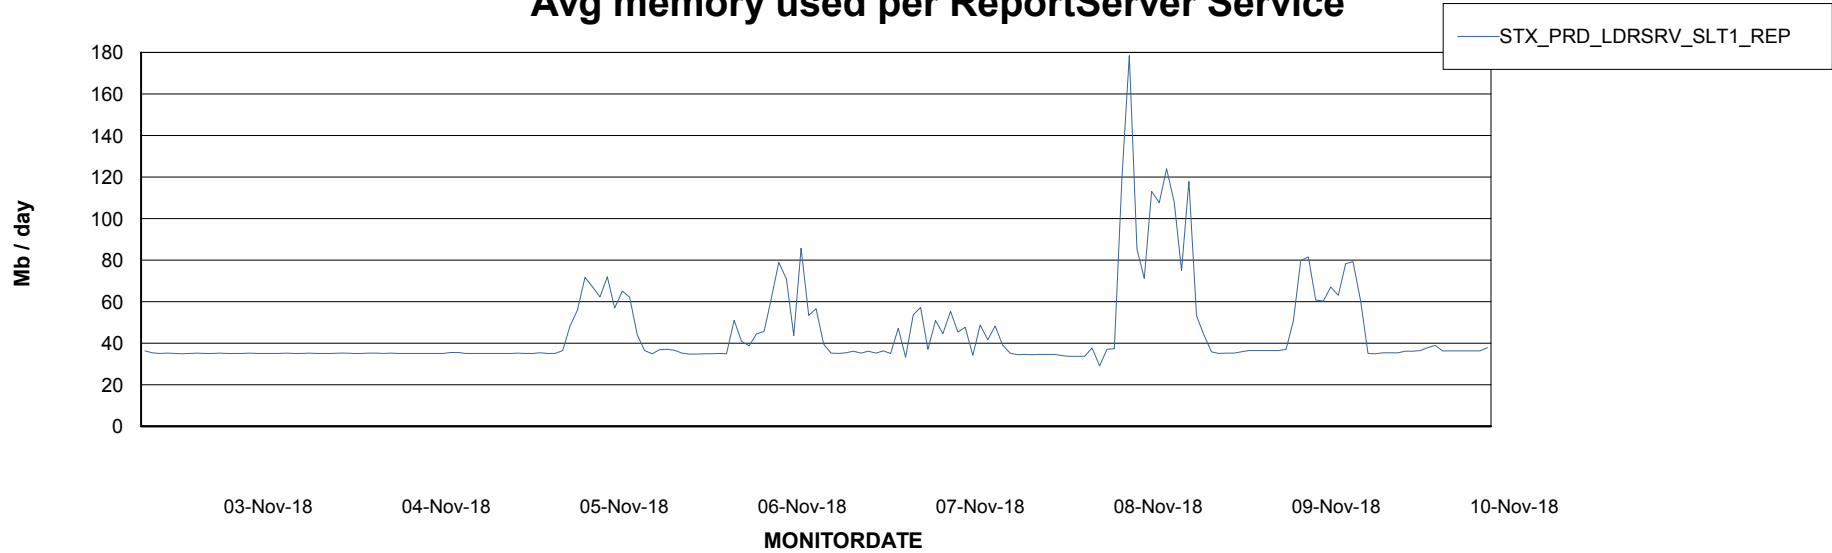

ABSSolute Application ReportServer Services

Avg memory used per ReportServer Service