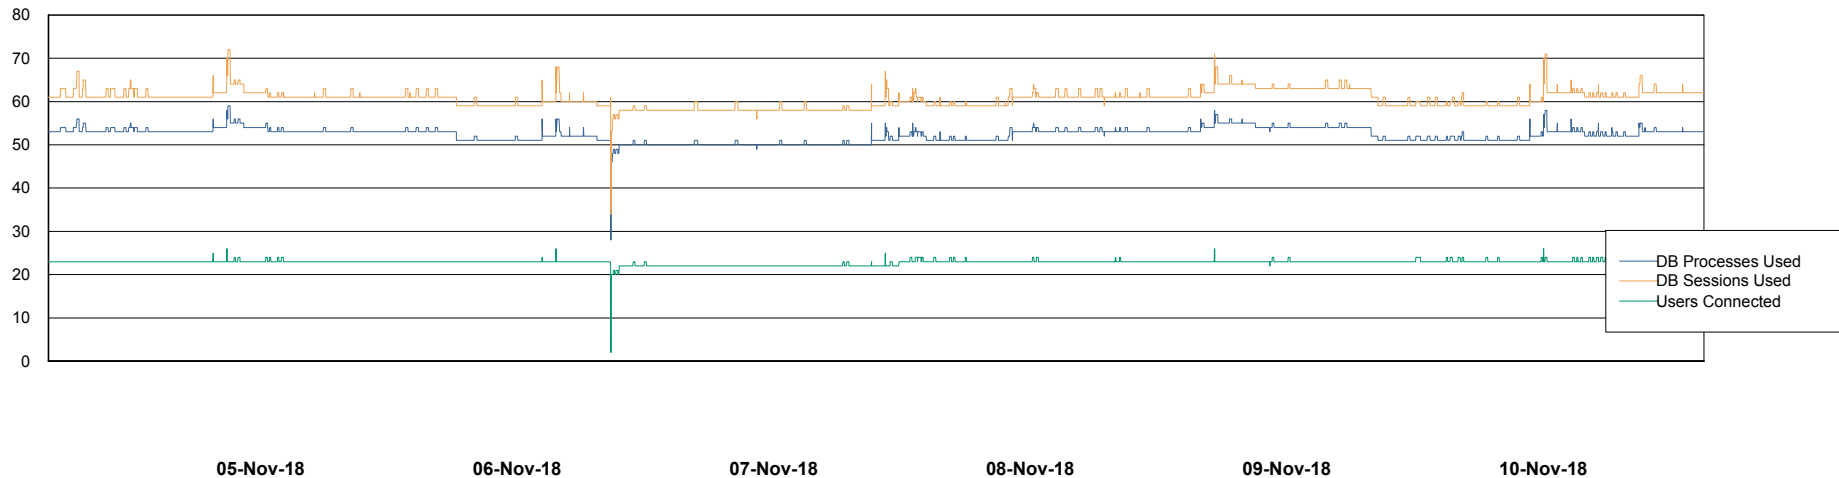

Weekly SLA Customer Report

Customer STX_Production
Database ID 71

Harddisk Usage STX_PRD_LDRSRV

| | Free disk space on c: (%) | Total disk space on c: (Gb) | Free disk space on d: (%) | Total disk space on d: (Gb) |
|-----------|---------------------------|-----------------------------|---------------------------|-----------------------------|
| 10-Nov-18 | 39 | 100 | 39 | 400 |
| 09-Nov-18 | 40 | 100 | 39 | 400 |
| 08-Nov-18 | 39 | 100 | 39 | 400 |
| 07-Nov-18 | 38 | 100 | 39 | 400 |
| 06-Nov-18 | 38 | 100 | 39 | 400 |
| 05-Nov-18 | 39 | 100 | 40 | 400 |
| 04-Nov-18 | 39 | 100 | 39 | 400 |

Weekly SLA Customer Report

Customer STX_Production
Database ID 71

Database Performance STXDB_Production

DB Processes Max 150
DB Sessions Max 248

Weekly SLA Customer Report

Customer STX_Production
 Database ID 71