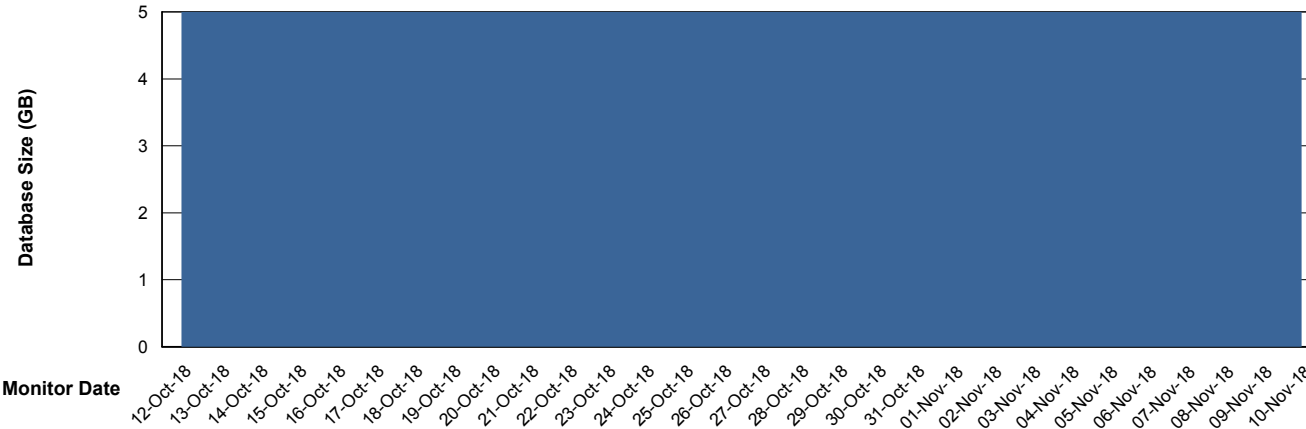

Weekly SLA Customer Report

Customer STX_Production
Database ID 71

Database Performance STXDB_Production

DB Processes Max 150
DB Sessions Max 248

Weekly SLA Customer Report

Customer STX_Production
 Database ID 71

DATABASE SIZE STXDB_Production

Database growth over last month

Database Tablespace STXDB_Production

| Date | Tablespace Name | Filesize (Gb) | Usedsize (Gb) | Percentage free |
|-----------|-----------------|---------------|---------------|-----------------|
| 10-Nov-18 | ABSDATA | 5 | 4 | 20 |
| | INDX | 1 | 0 | 100 |
| 09-Nov-18 | ABSDATA | 5 | 4 | 20 |
| | INDX | 1 | 0 | 100 |
| 08-Nov-18 | ABSDATA | 5 | 4 | 20 |
| | INDX | 1 | 0 | 100 |
| 07-Nov-18 | ABSDATA | 5 | 4 | 20 |
| | INDX | 1 | 0 | 100 |
| 06-Nov-18 | ABSDATA | 5 | 4 | 20 |
| | INDX | 1 | 0 | 100 |
| 05-Nov-18 | ABSDATA | 5 | 4 | 20 |
| | INDX | 1 | 0 | 100 |
| 04-Nov-18 | ABSDATA | 5 | 4 | 20 |
| | INDX | 1 | 0 | 100 |