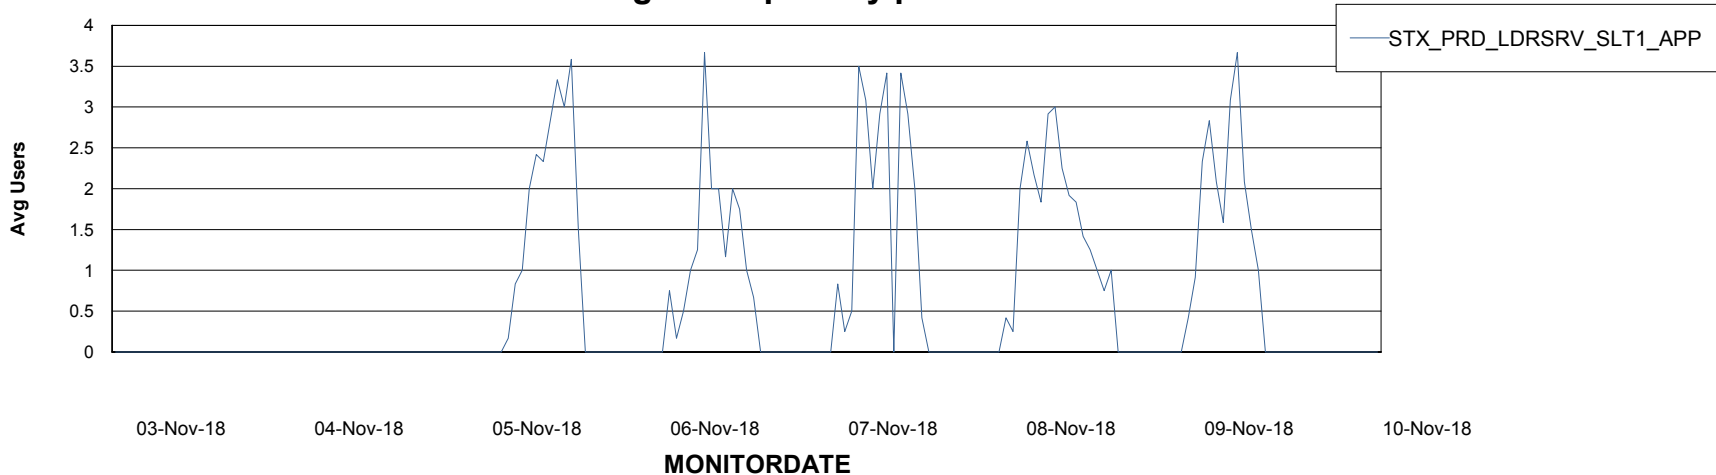

Weekly SLA Customer Report

Customer STX_Production
Database ID 71

ABSSolute Application Server Services

Avg memory used per ABS Server Service

Avg users per day per ABS server

Weekly SLA Customer Report

Customer STX_Production
Database ID 71