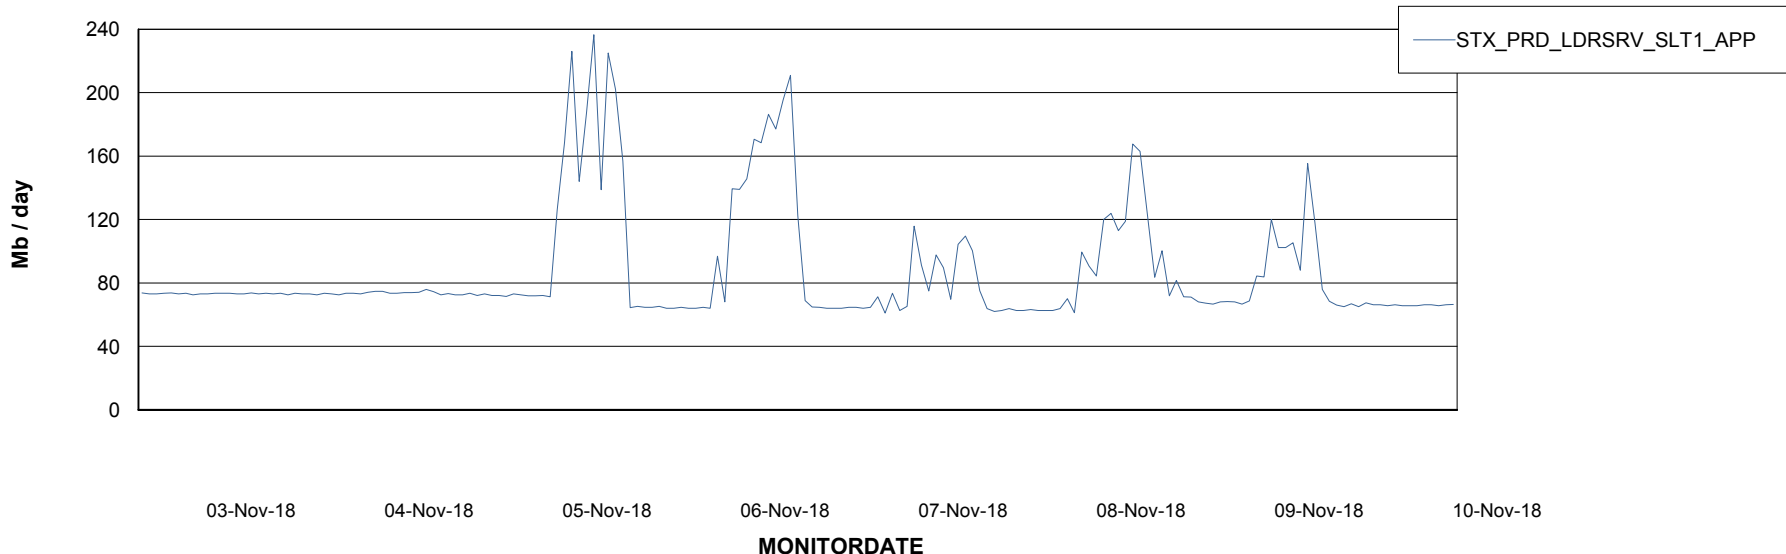

ABSSolute Application Server Services

Avg memory used per ABS Server Service