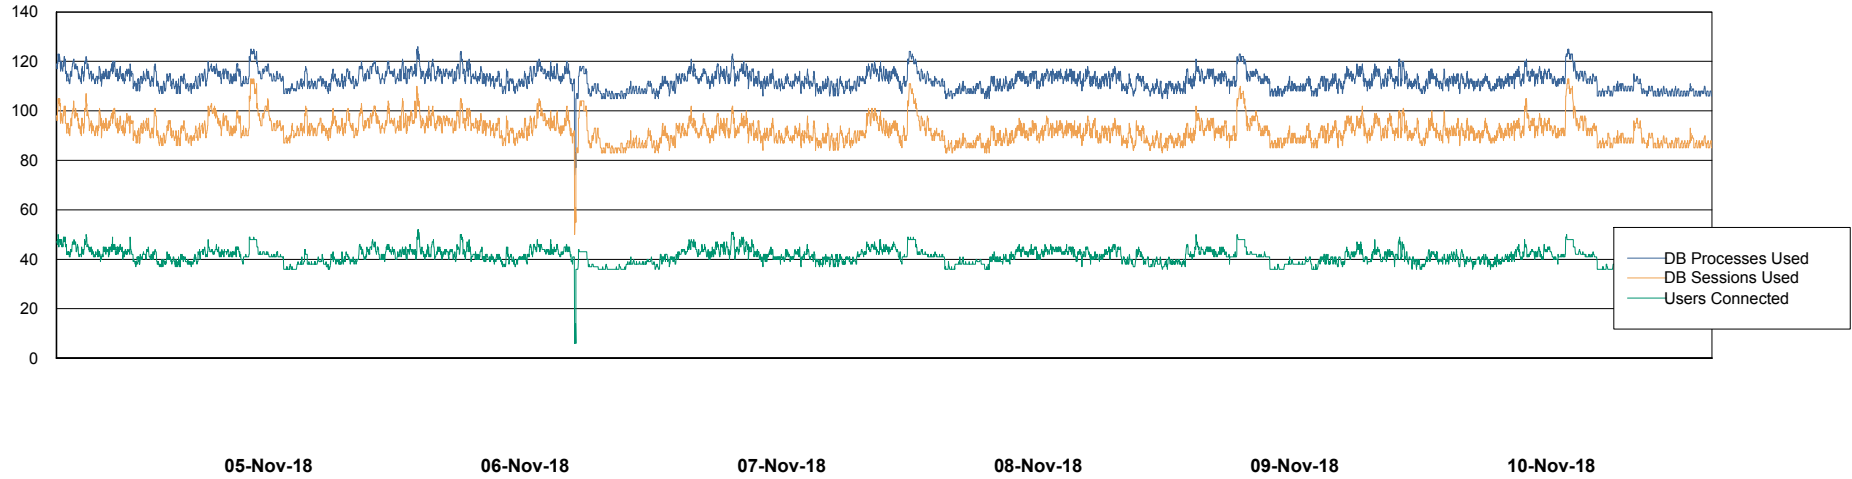

Database Performance STKDB_ABS1 Production Database

DB Processes Max 500
DB Sessions Max 776