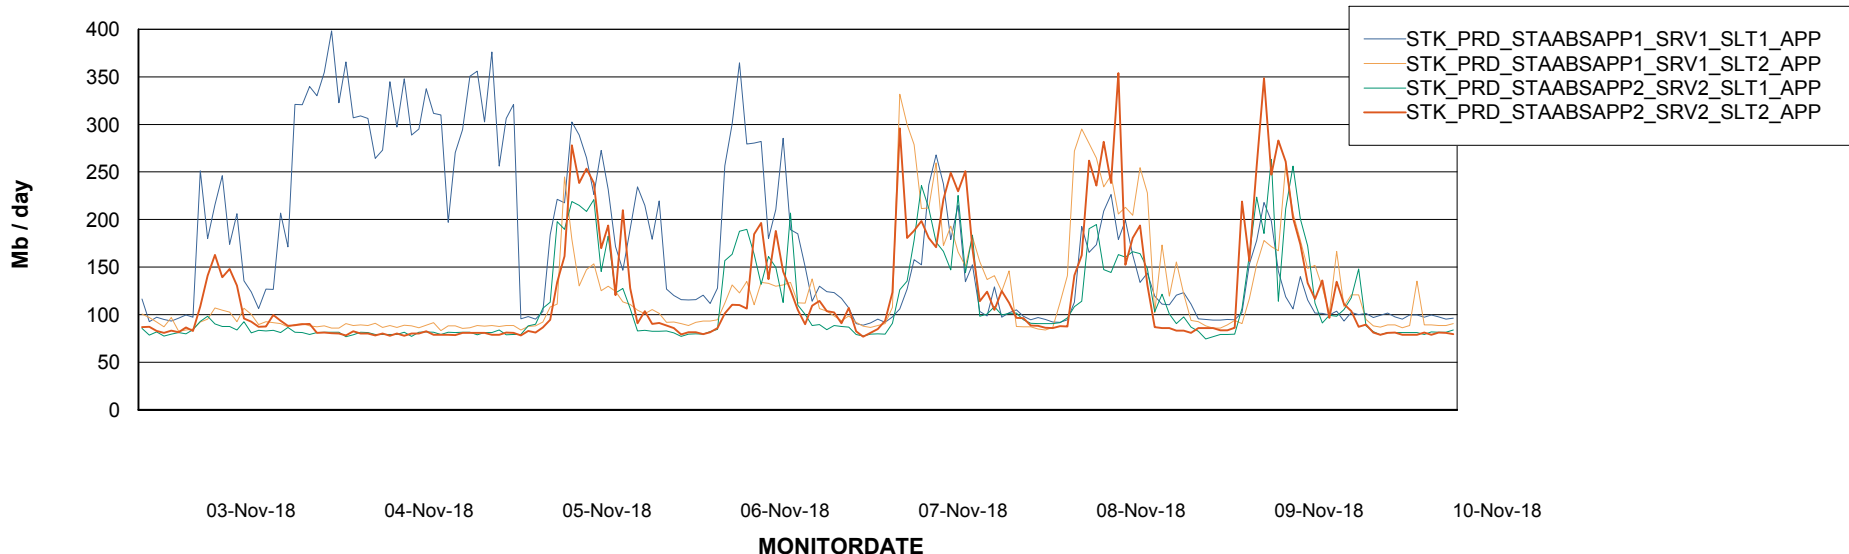

ABSSolute Application Server Services

Avg memory used per ABS Server Service