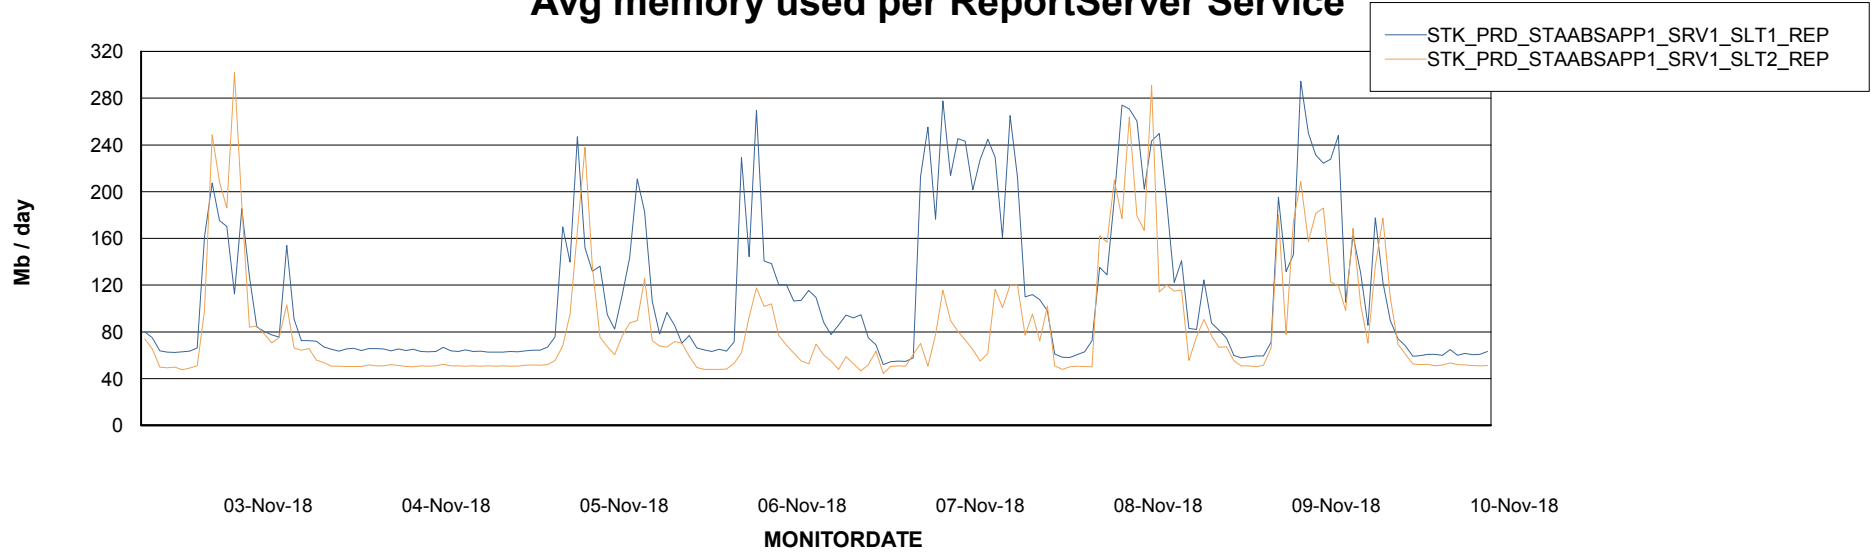

ABSSolute Application ReportServer Services

Avg memory used per ReportServer Service