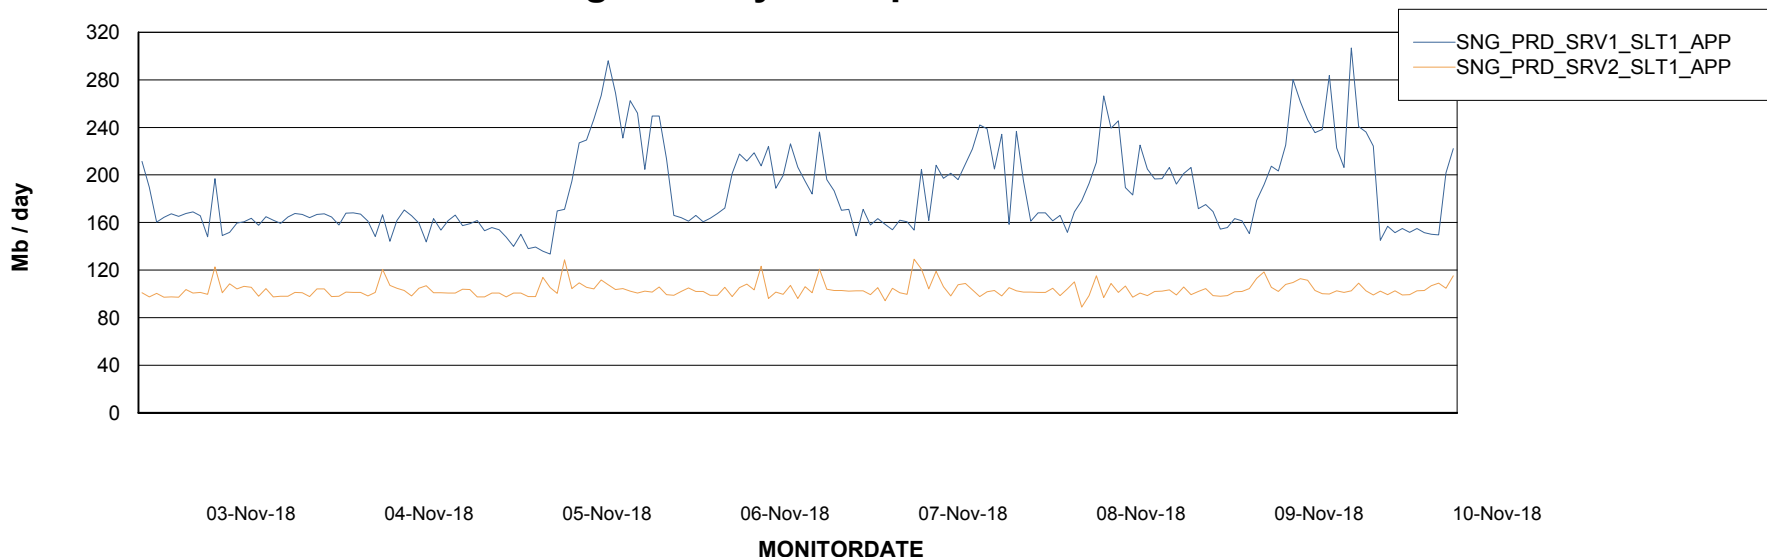

ABSSolute Application Server Services

Avg memory used per ABS Server Service