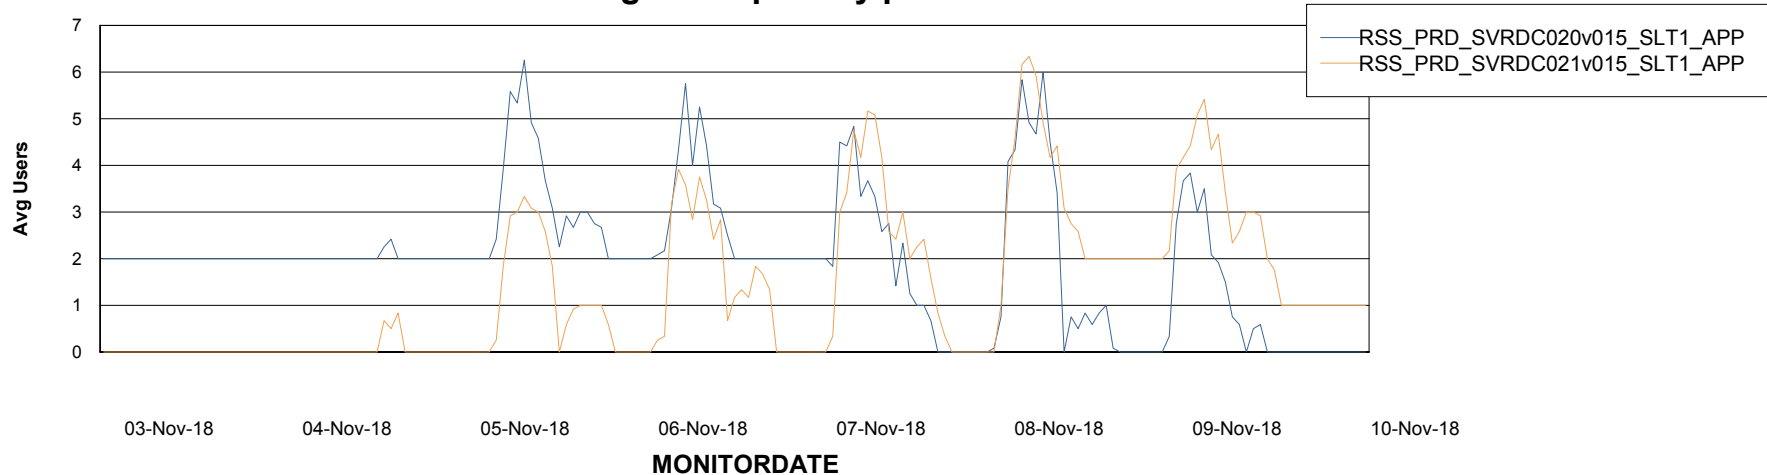

Weekly SLA Customer Report

Customer RSS Production
Database ID 52

ABSSolute Application Server Services

Avg memory used per ABS Server Service

Avg users per day per ABS server

Weekly SLA Customer Report

Customer RSS Production
Database ID 52