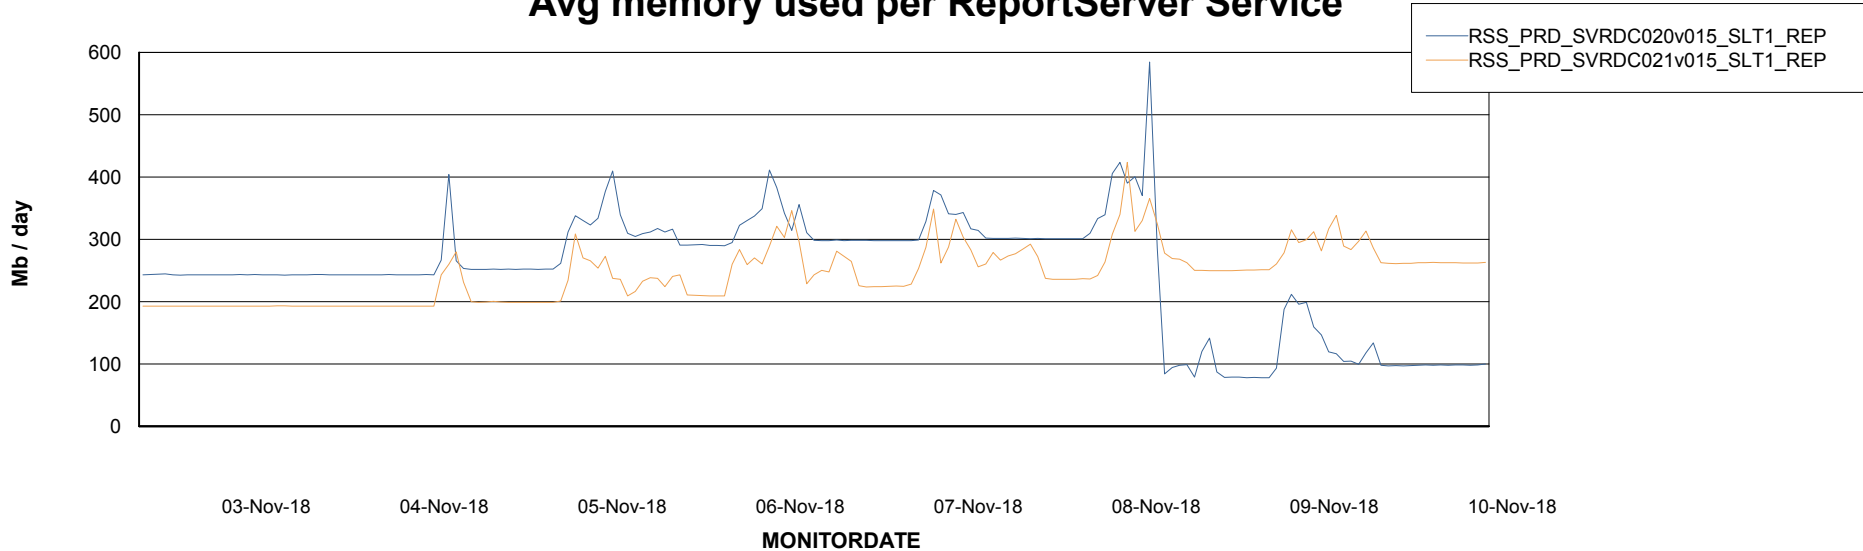

ABSSolute Application ReportServer Services

Avg memory used per ReportServer Service