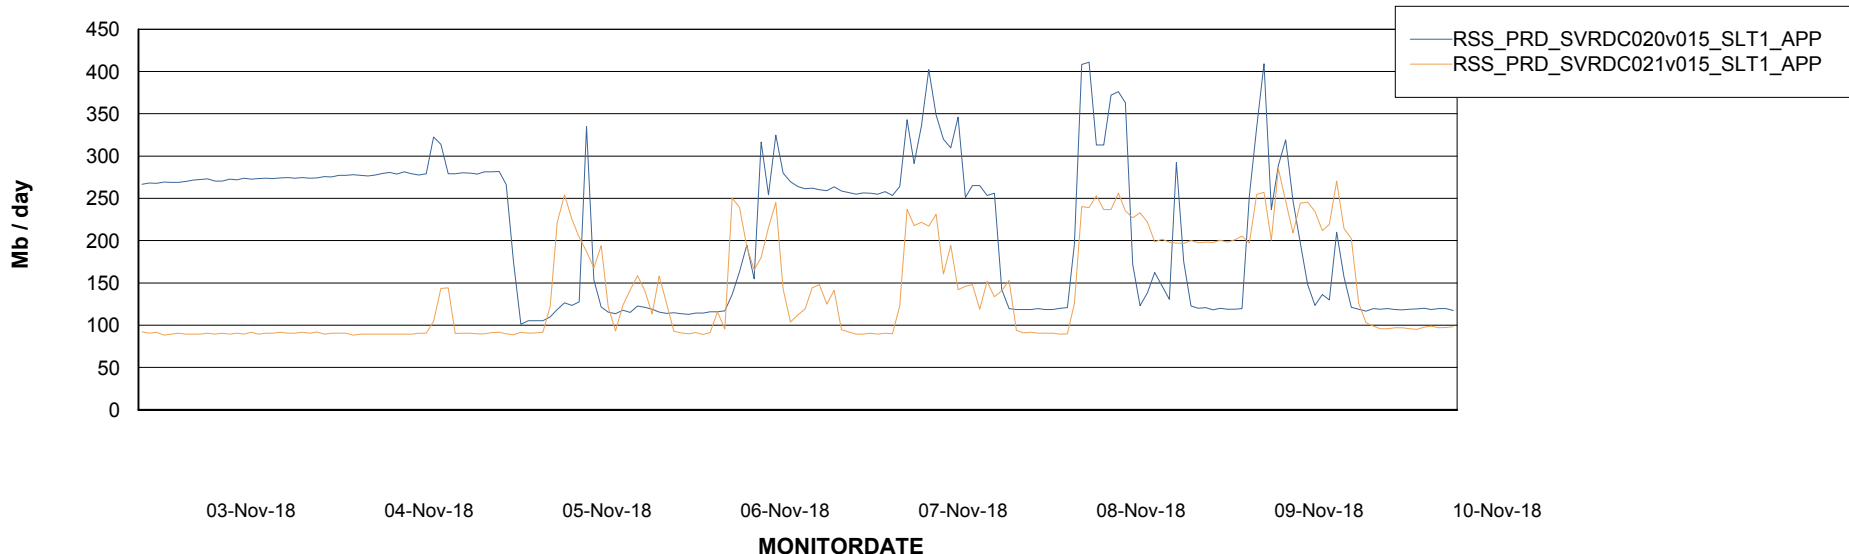

ABSSolute Application Server Services

Avg memory used per ABS Server Service