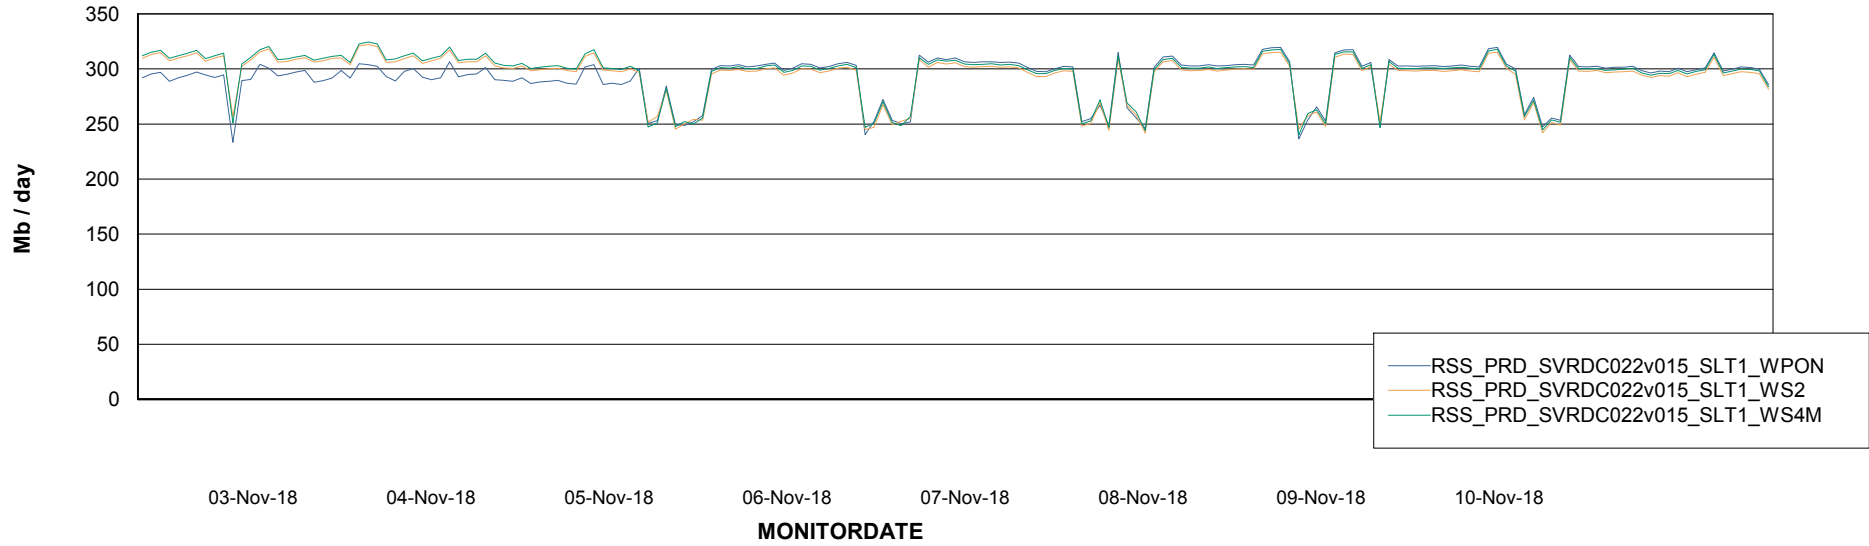

ABSSolute Application ReportServer Services

Avg memory used per ReportServer Service

Weekly SLA Customer Report

Customer RSS Production
Database ID 52

ABSSolute Web Component Services

Avg memory used per ABS Web component