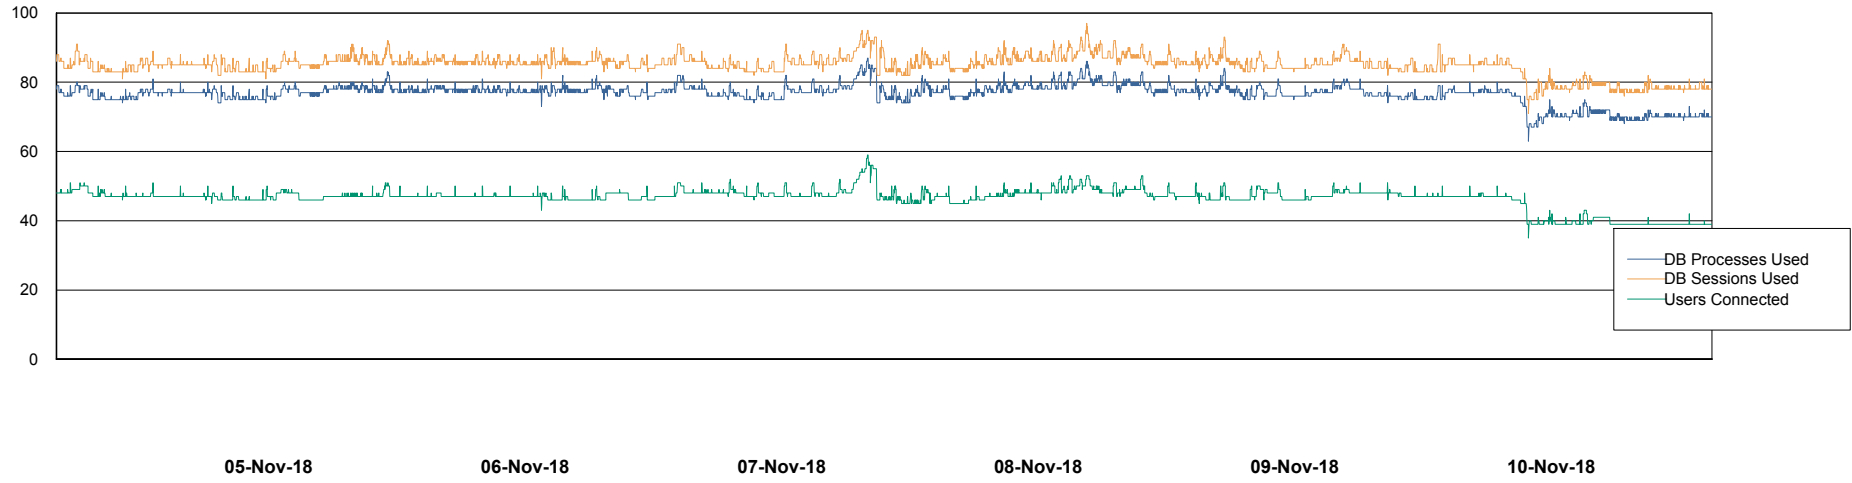

Database Performance RSSDB_Production