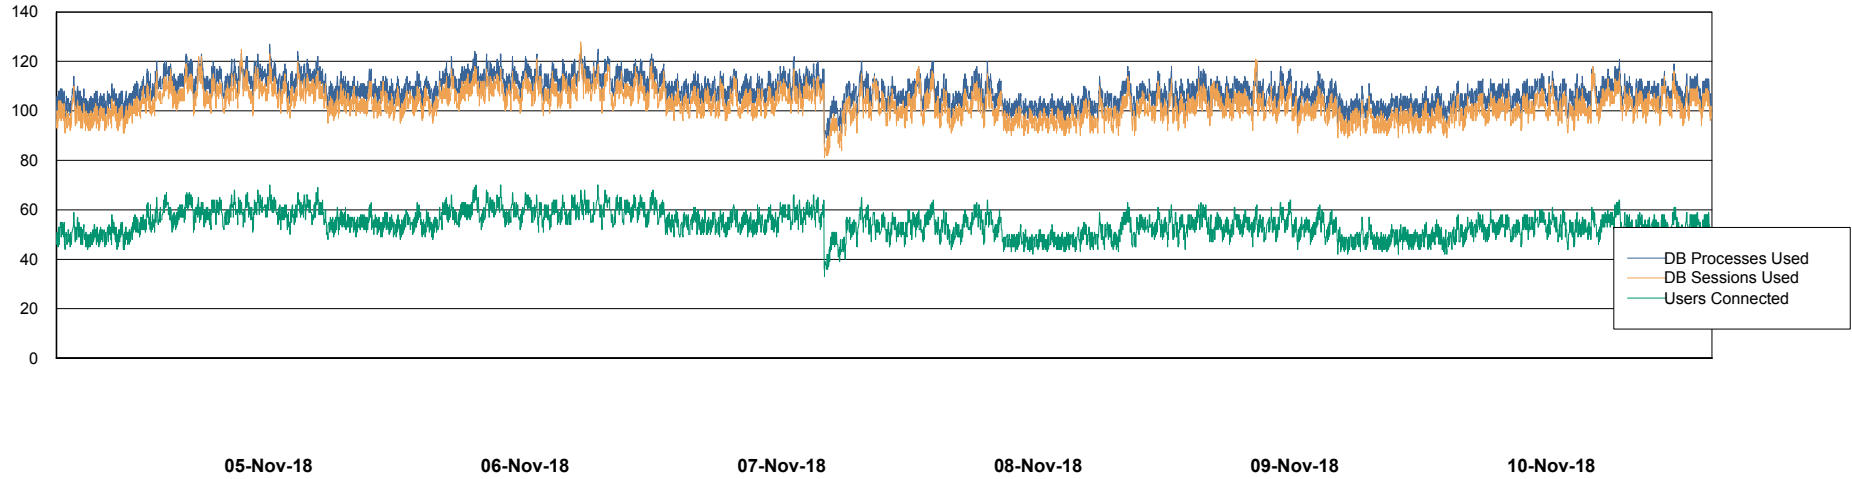

Database Performance PHSDB_Production

DB Processes Max 500
DB Sessions Max 772