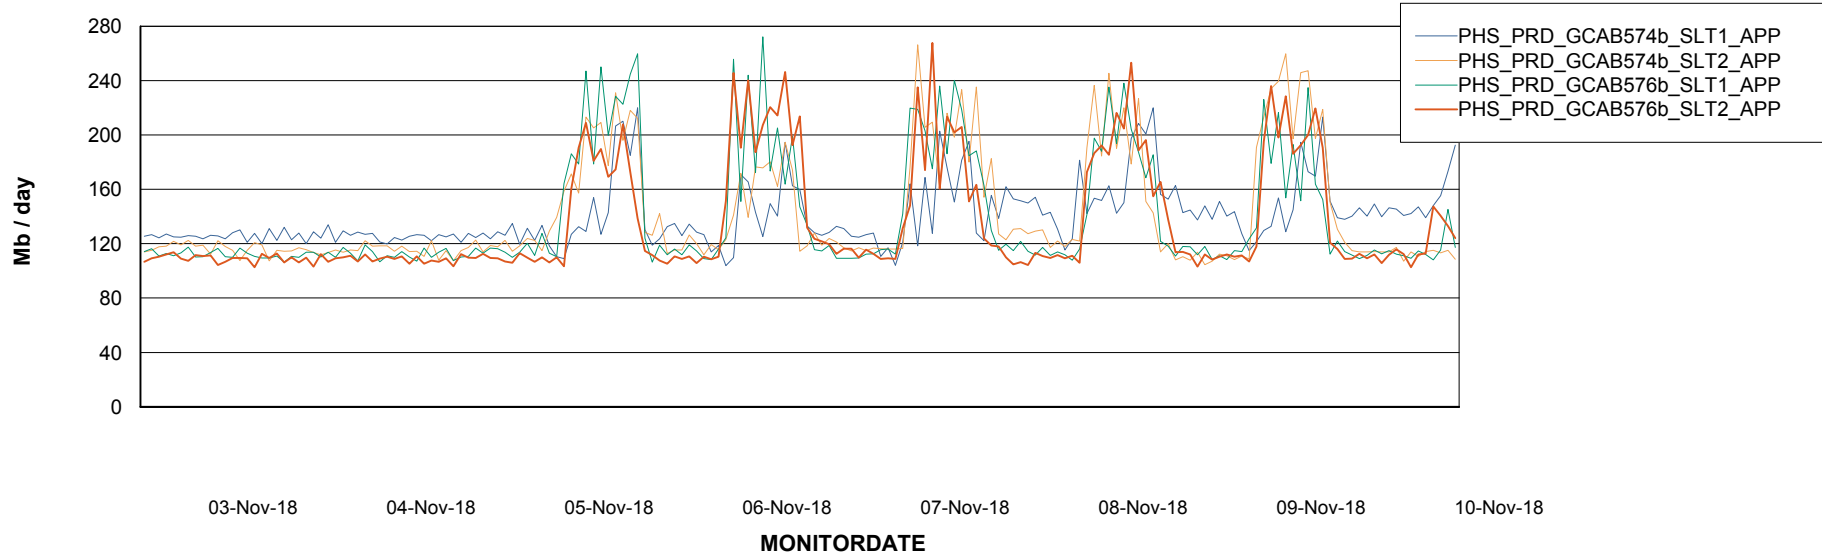

ABSSolute Application Server Services

Avg memory used per ABS Server Service