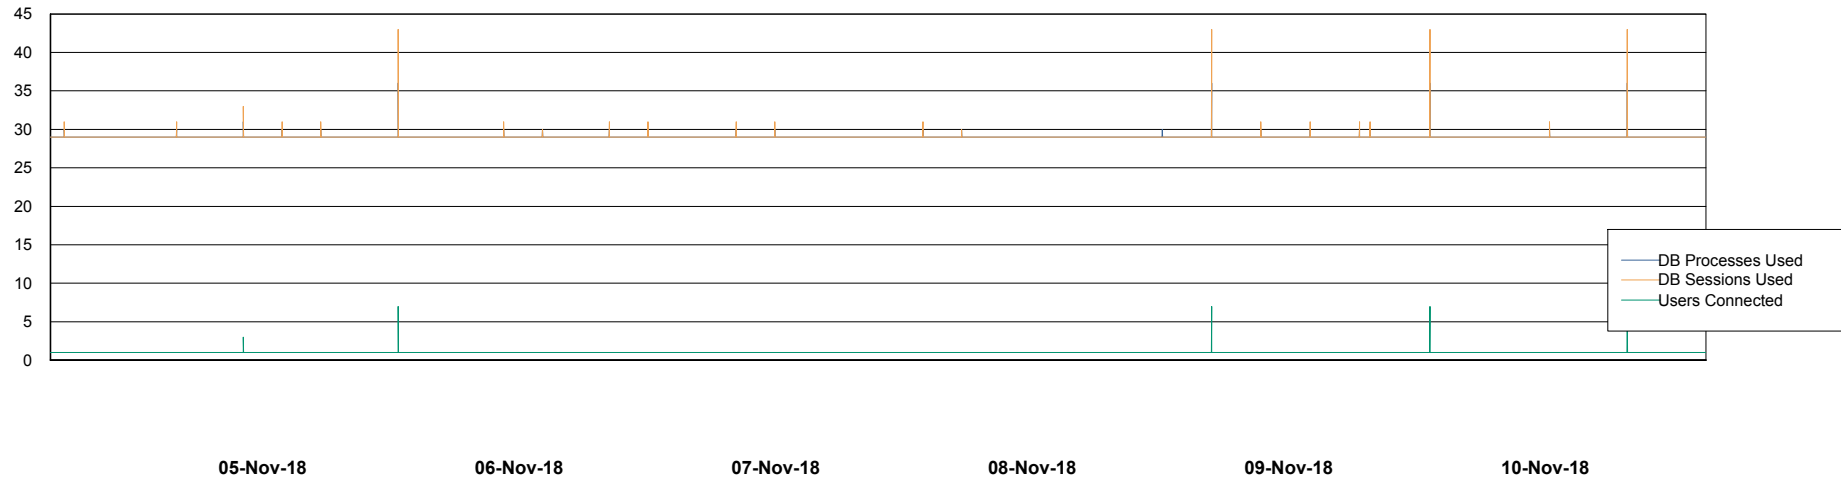

Database Performance PHSDB_Standby

DB Processes Max 500
DB Sessions Max 772