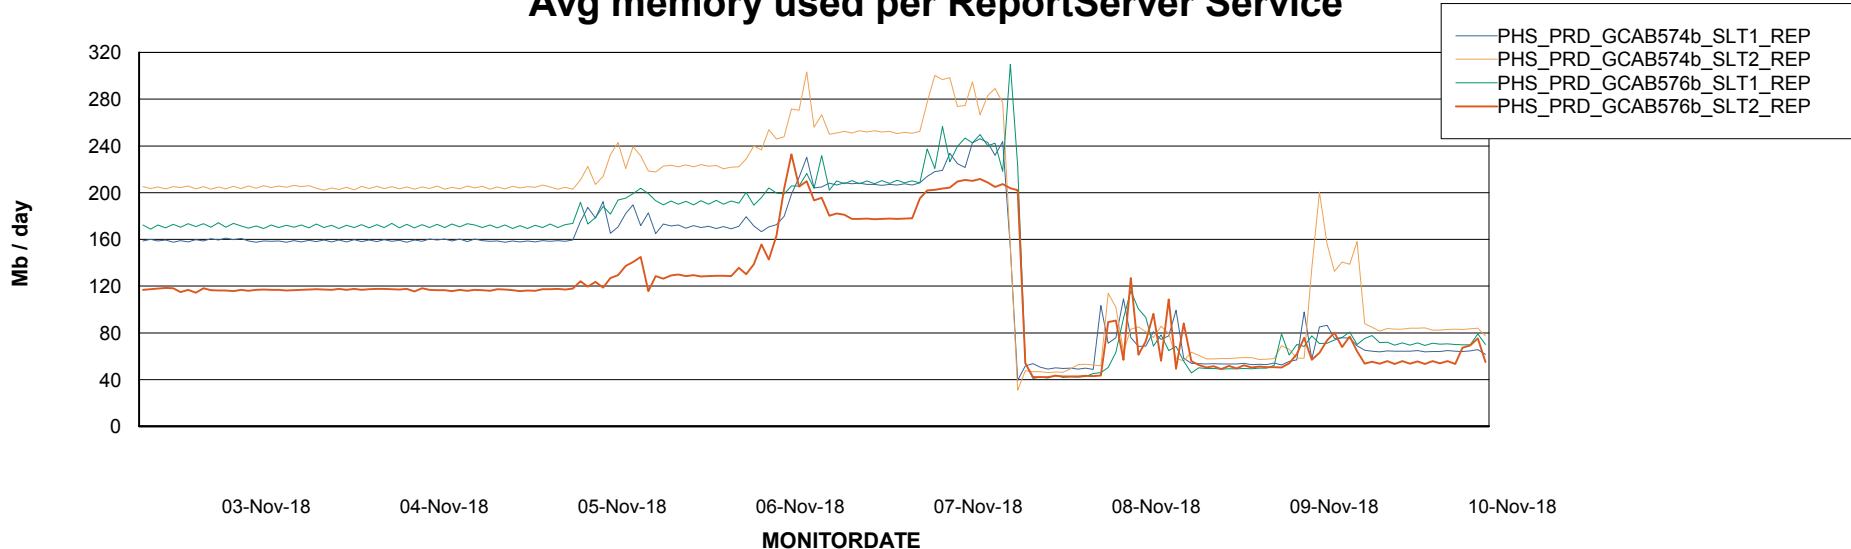

Avg memory used per ABS Server Service

Avg users per day per ABS server

Weekly SLA Customer Report

Customer PHS_Production
Database ID 47

ABSSolute Application ReportServer Services

Avg memory used per ReportServer Service