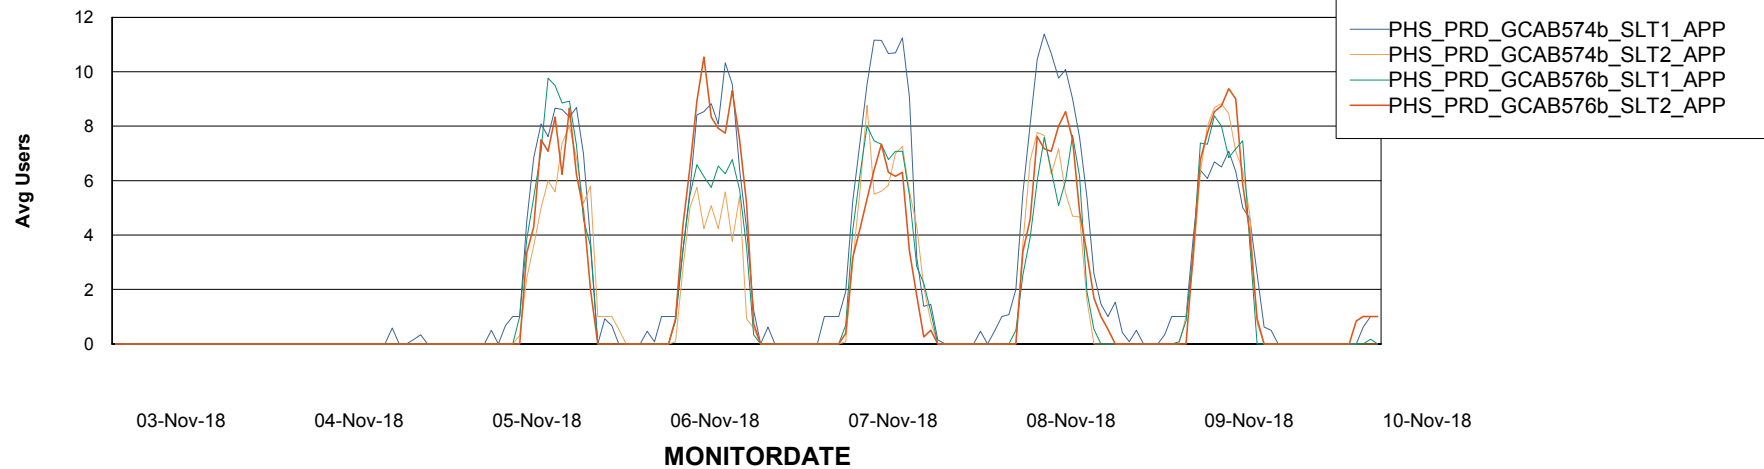

Avg users per day per ABS server