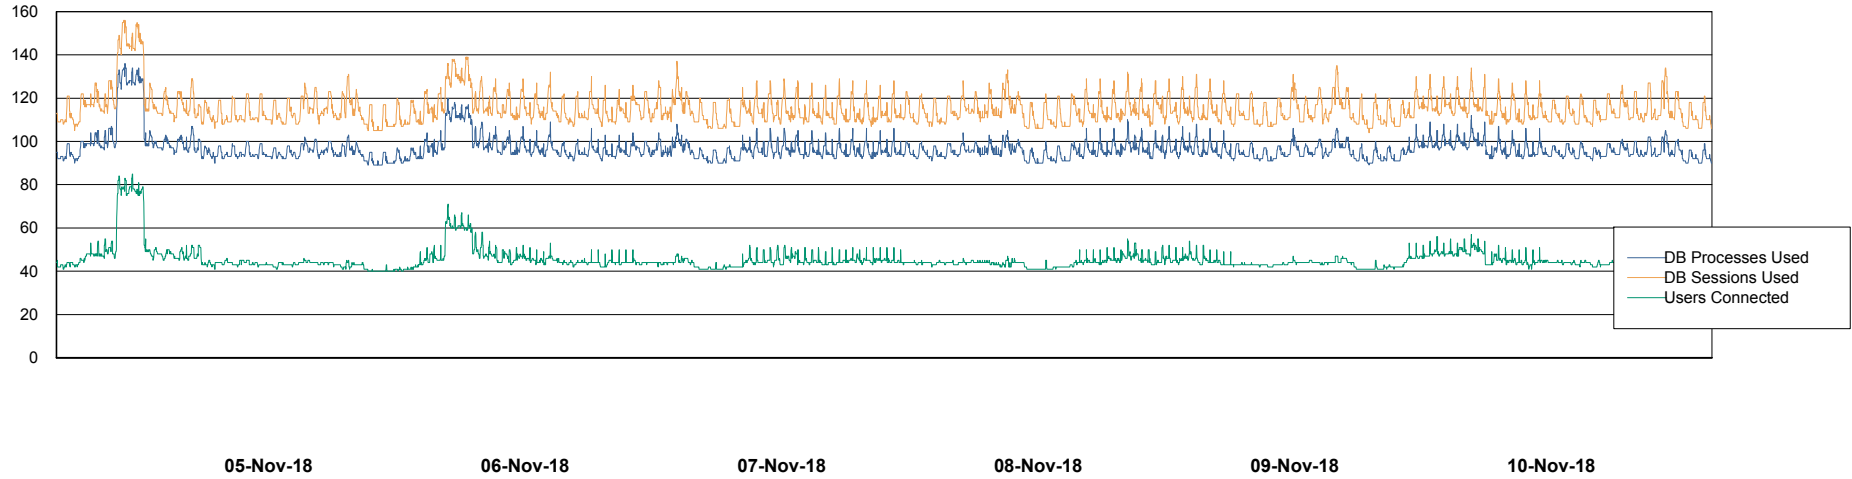

Database Performance PCODB_Production

DB Processes Max 350
DB Sessions Max 560