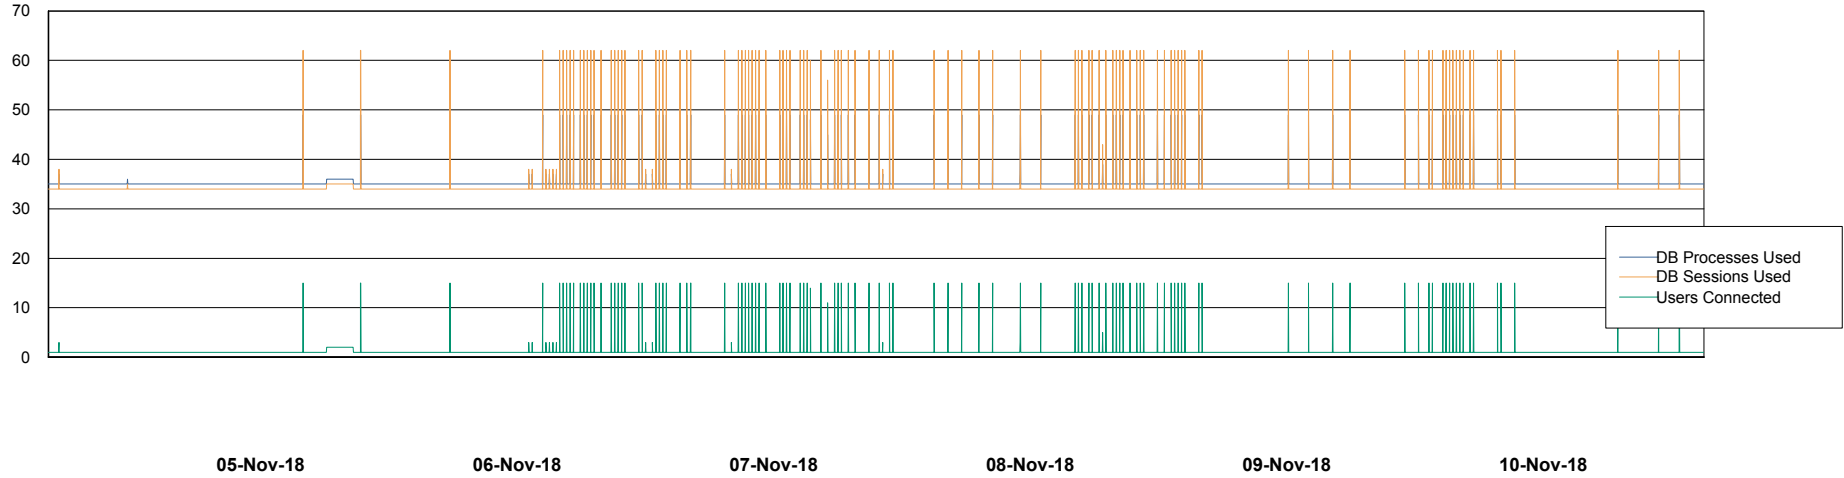

Database Performance PCODB_Standby

DB Processes Max 350
DB Sessions Max 552