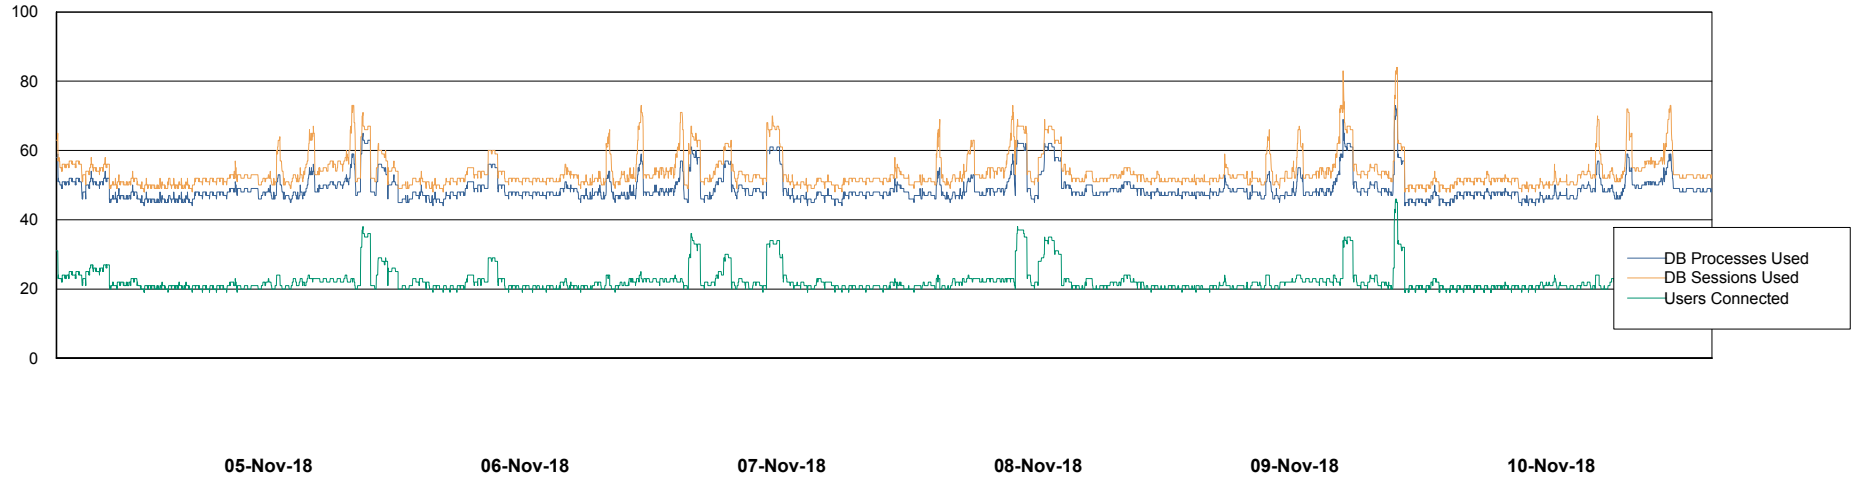

Database Performance LLGDB_Standby

DB Processes Max 520
DB Sessions Max 804

Weekly SLA Customer Report

Customer LLG_Production
Database ID 53

Database Performance LLGDBBI_Production

DB Processes Max 500
DB Sessions Max 780