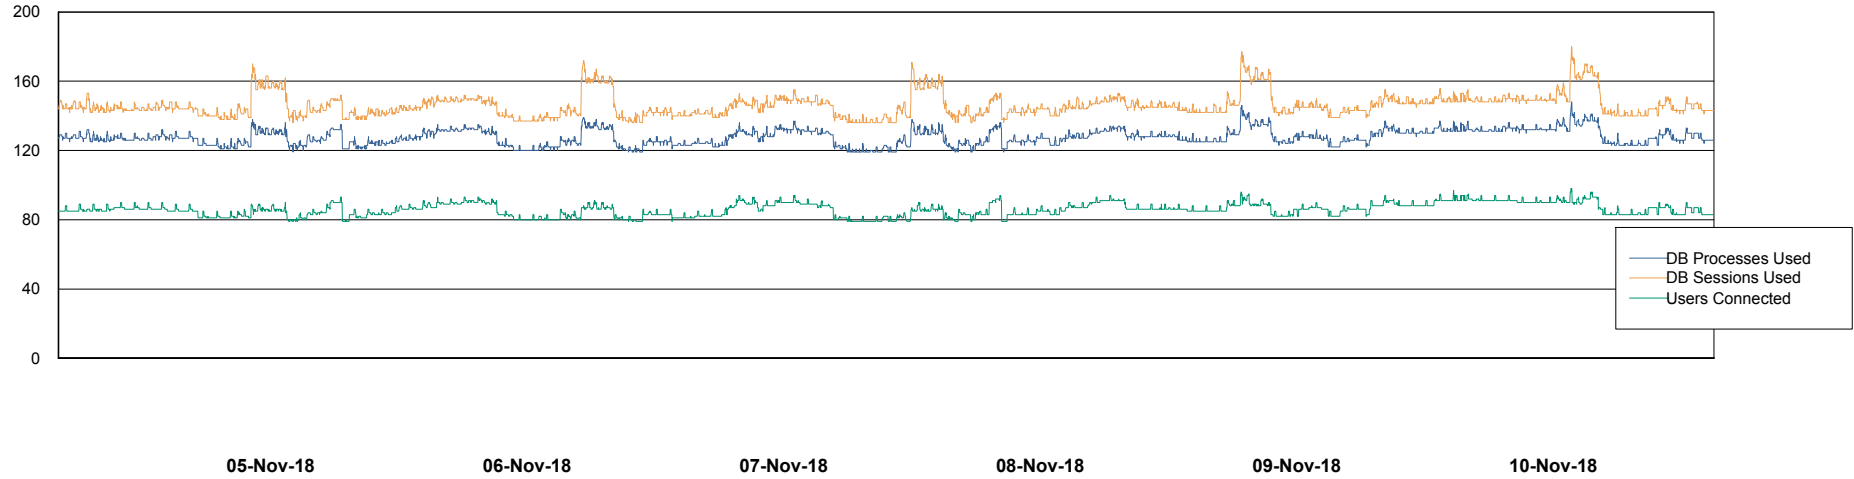

Database Performance LLGDB_Production

DB Processes Max 520
DB Sessions Max 804