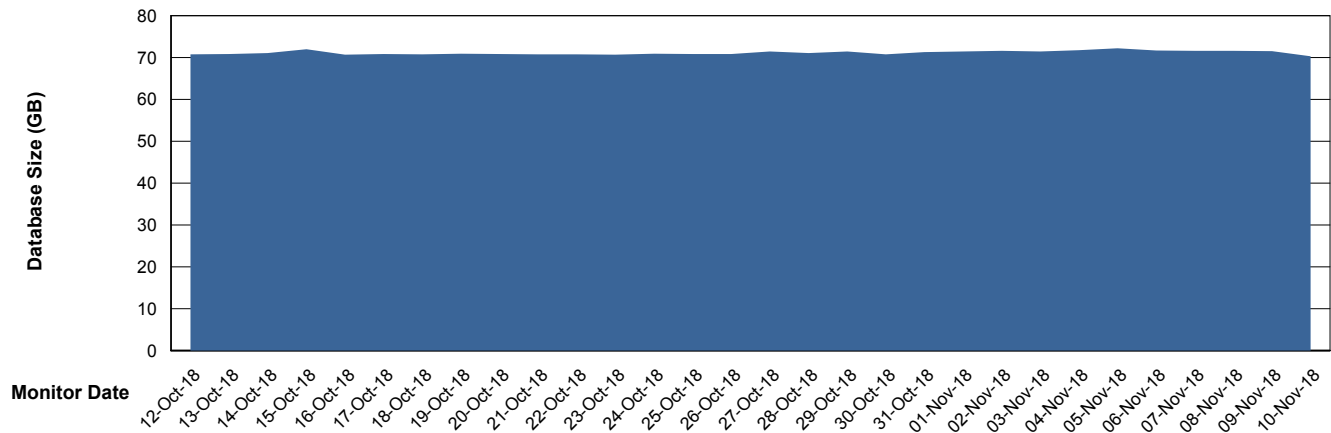

Weekly SLA Customer Report

Customer LLG_Production
Database ID 53

DATABASE SIZE LLGDB_Production

Database growth over last month

DATABASE SIZE LLGDBBI_Production

Database growth over last month

Weekly SLA Customer Report