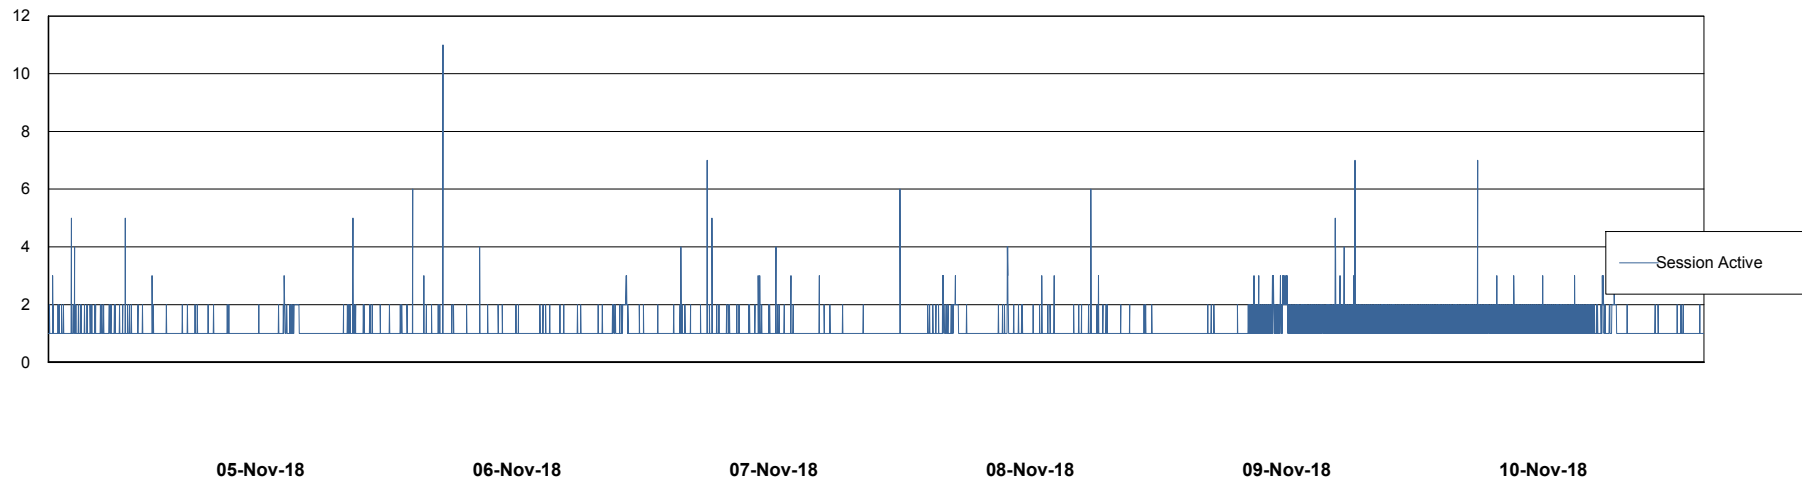

Database Performance LLGDB_Standby

DB Processes Max 520
DB Sessions Max 804