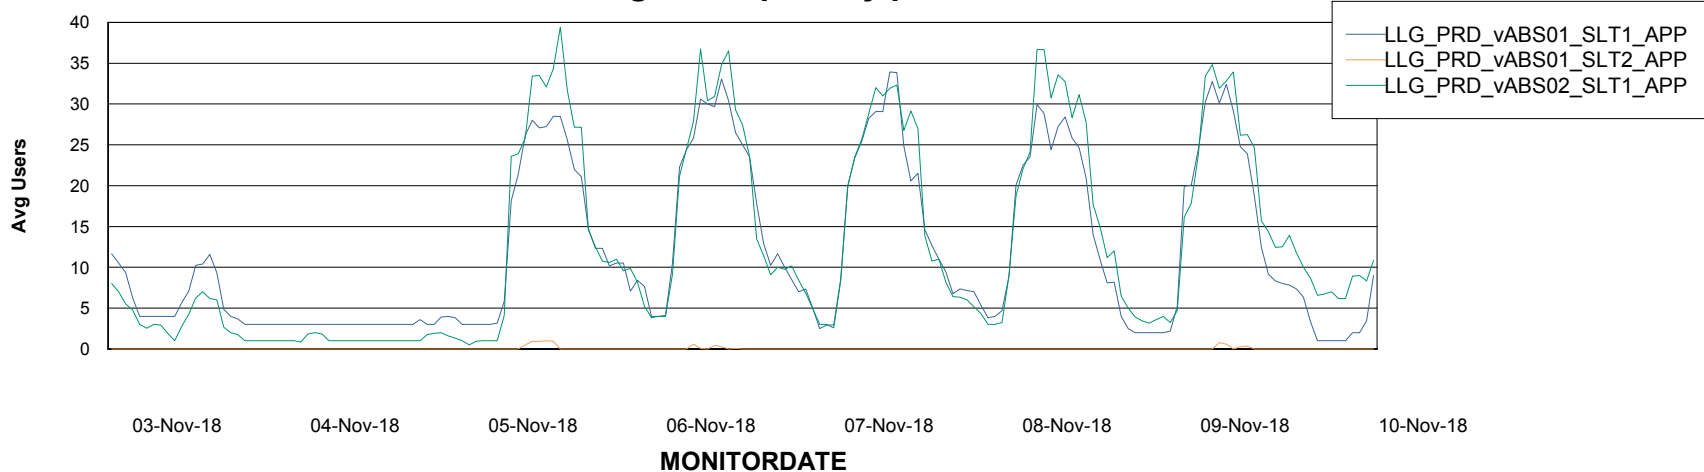

Weekly SLA Customer Report

Customer LLG_Production
 Database ID 53

Database Tablespace LLGDBBI_Production

Date	Tablespace Name	Filesize (Gb)	Usedsize (Gb)	Percentage free
10-Nov-18	ABSDATA	44	35	20
	INDX	40	33	18
09-Nov-18	ABSDATA	44	35	20
	INDX	40	33	18
08-Nov-18	ABSDATA	44	35	20
	INDX	40	33	18
07-Nov-18	ABSDATA	44	35	20
	INDX	40	33	18
06-Nov-18	ABSDATA	44	35	20
	INDX	40	33	18
05-Nov-18	ABSDATA	44	35	20
	INDX	40	33	18
04-Nov-18	ABSDATA	44	35	20
	INDX	40	33	18

Weekly SLA Customer Report

Customer LLG_Production
Database ID 53

ABSSolute Application Server Services

Avg memory used per ABS Server Service

Avg users per day per ABS server

Weekly SLA Customer Report

Customer LLG_Production
Database ID 53