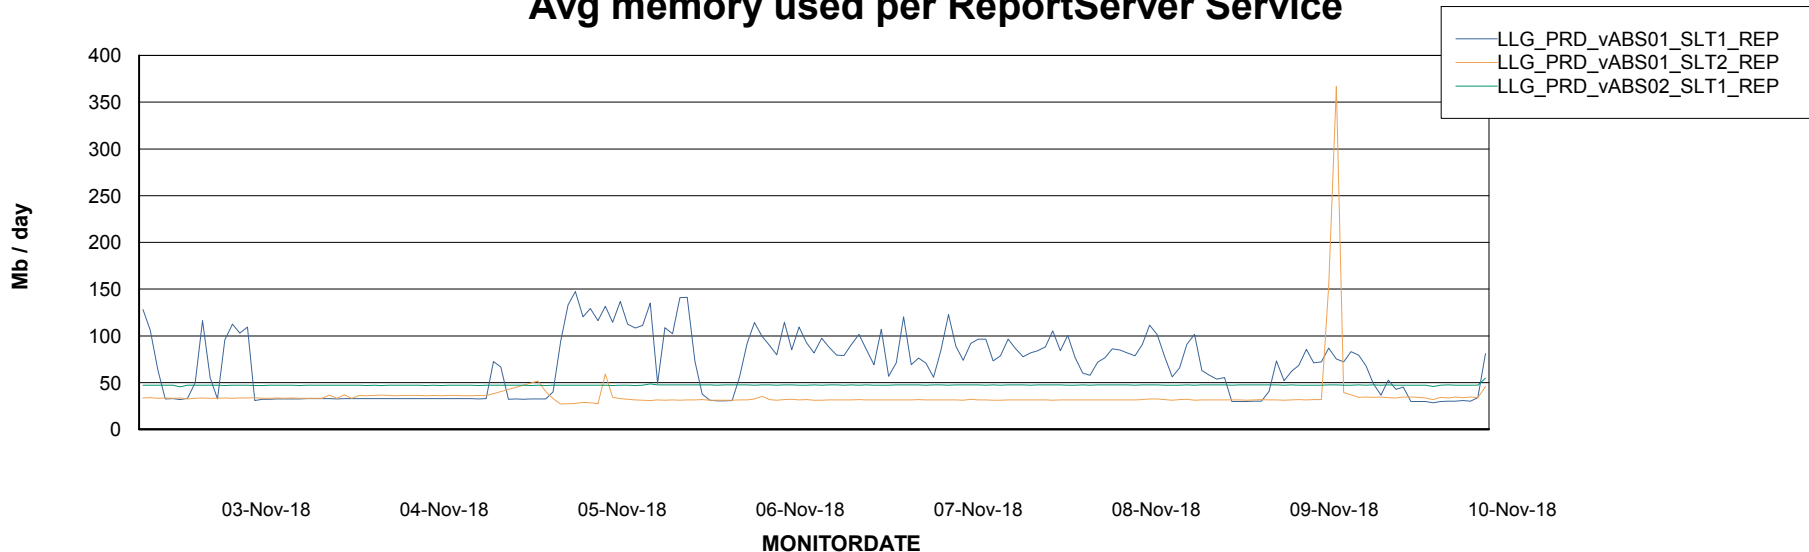

ABSSolute Application ReportServer Services

Avg memory used per ReportServer Service