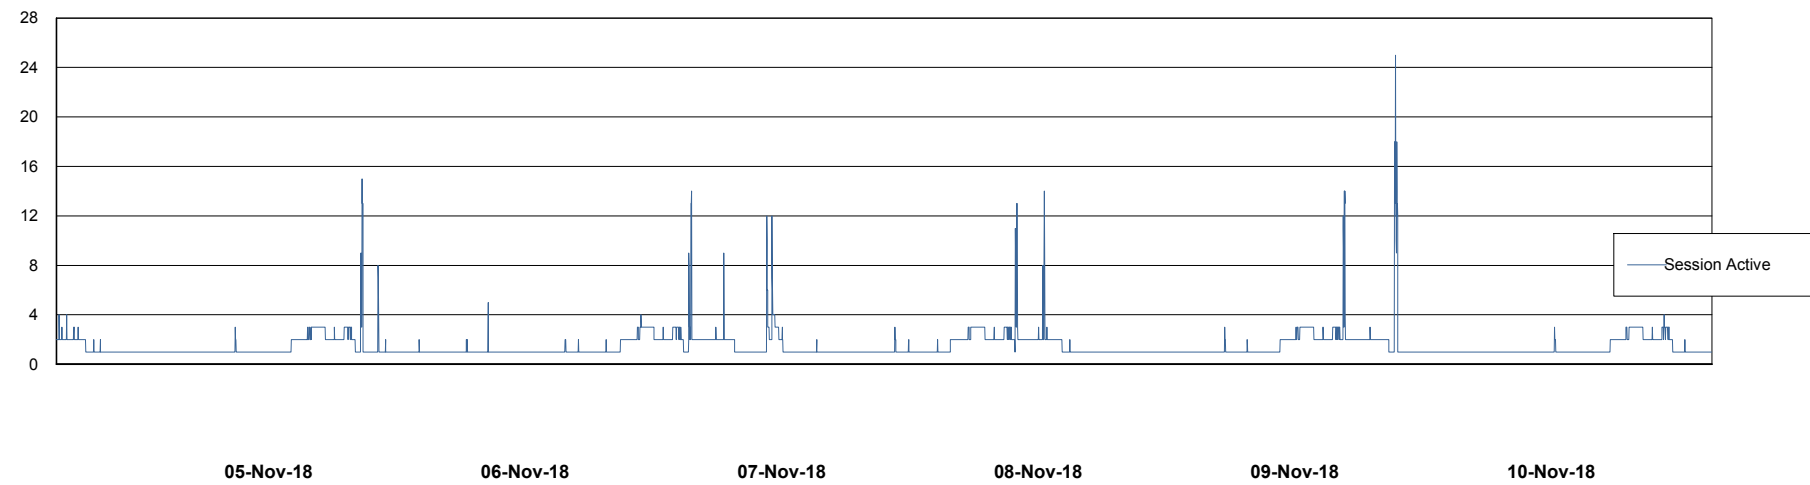

Database Performance LLGDB_Standby

DB Processes Max 520
DB Sessions Max 804

Weekly SLA Customer Report

Customer LLG_Production
Database ID 53

Database Performance LLGDBBI_Production

DB Processes Max 500
DB Sessions Max 780