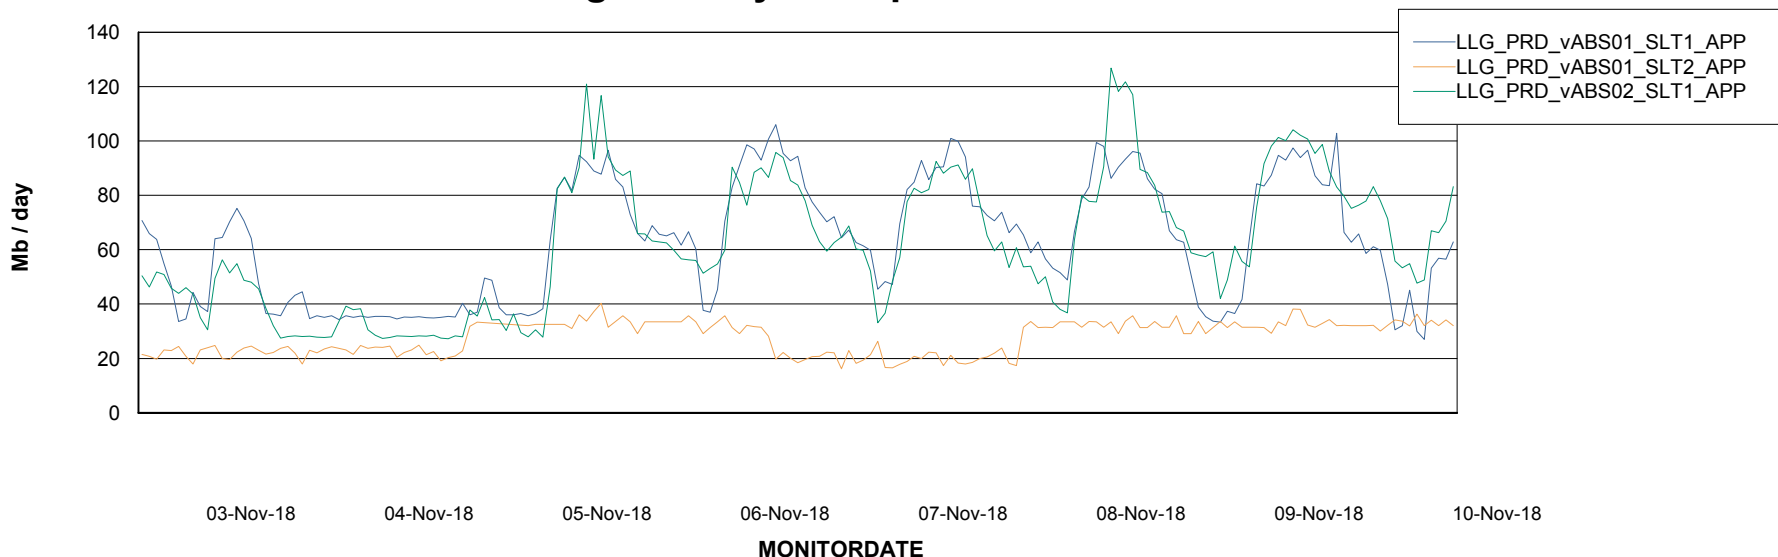

ABSSolute Application Server Services

Avg memory used per ABS Server Service