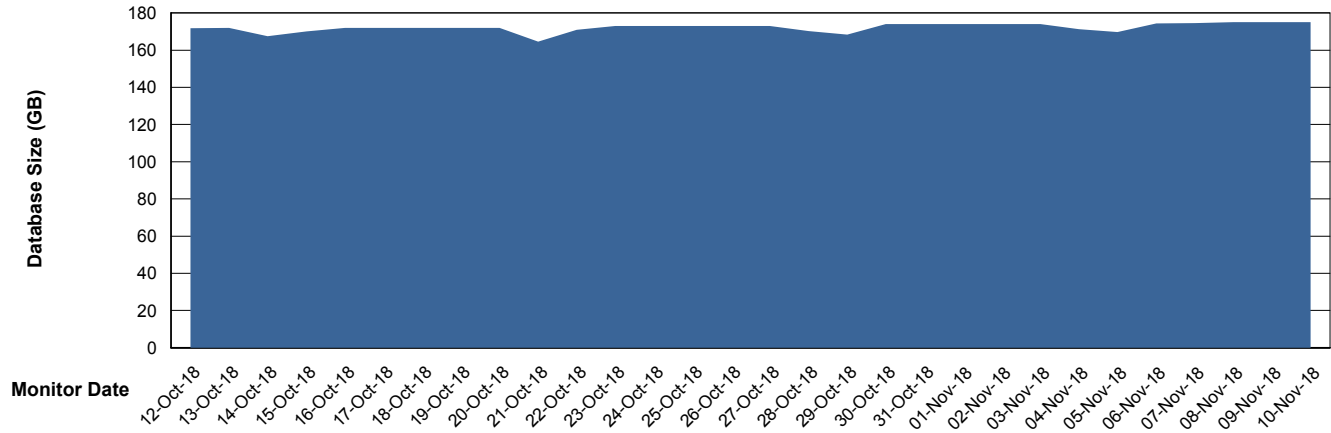

Database Performance LLGDB_Standby

DB Processes Max 520
DB Sessions Max 804

Weekly SLA Customer Report

Customer LLG_Production
Database ID 53

Database Performance LLGDBBI_Production

DB Processes Max 500
DB Sessions Max 780

Weekly SLA Customer Report

Customer LLG_Production
Database ID 53

DATABASE SIZE LLGDB_Production

Database growth over last month

DATABASE SIZE LLGDBBI_Production

Database growth over last month

Weekly SLA Customer Report