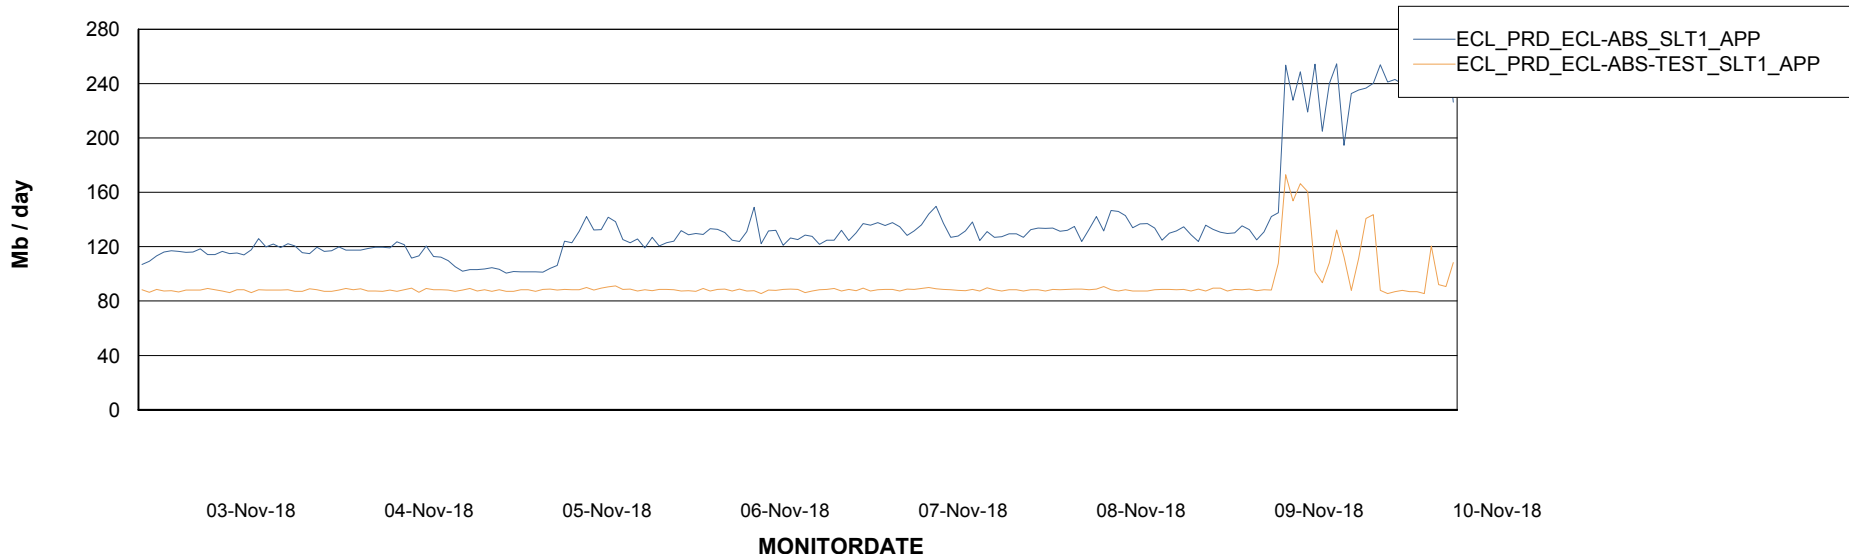

DATABASE SIZE ECLDB_Production

Database growth over last month

Database Tablespace ECLDB_Production

Date	Tablespace Name	Filesize (Gb)	Usedsize (Gb)	Percentage free
10-Nov-18	ABSDATA	29	24	17
	INDX	8	1	88
09-Nov-18	ABSDATA	29	24	17
	INDX	8	1	88
08-Nov-18	ABSDATA	29	24	17
	INDX	8	1	88
07-Nov-18	ABSDATA	29	24	17
	INDX	8	1	88
06-Nov-18	ABSDATA	29	24	17
	INDX	8	1	88
05-Nov-18	ABSDATA	28	24	14
	INDX	8	1	88
04-Nov-18	ABSDATA	28	24	14
	INDX	8	1	88

Weekly SLA Customer Report

Customer ECL Production
Database ID 77

ABSSolute Application Server Services

Avg memory used per ABS Server Service

Avg users per day per ABS server

Weekly SLA Customer Report

Customer ECL Production
Database ID 77