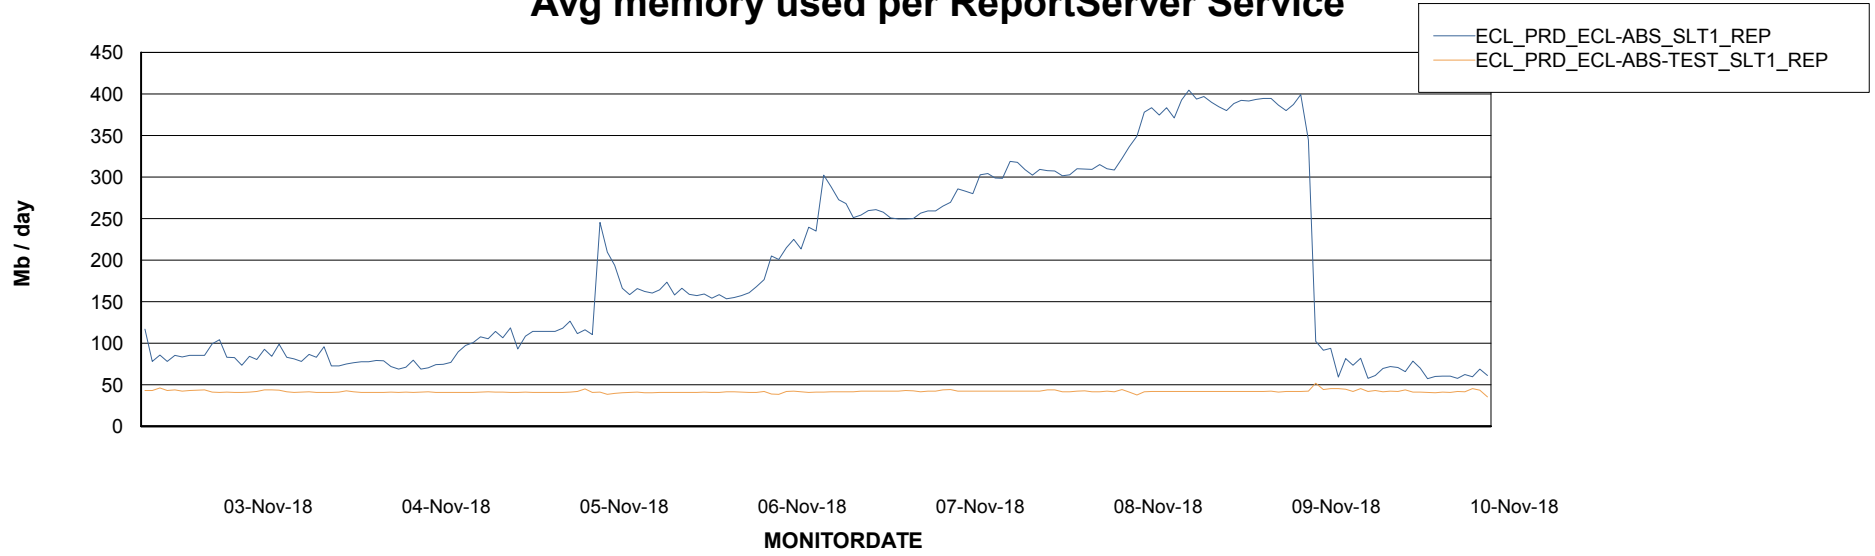

ABSSolute Application ReportServer Services

Avg memory used per ReportServer Service