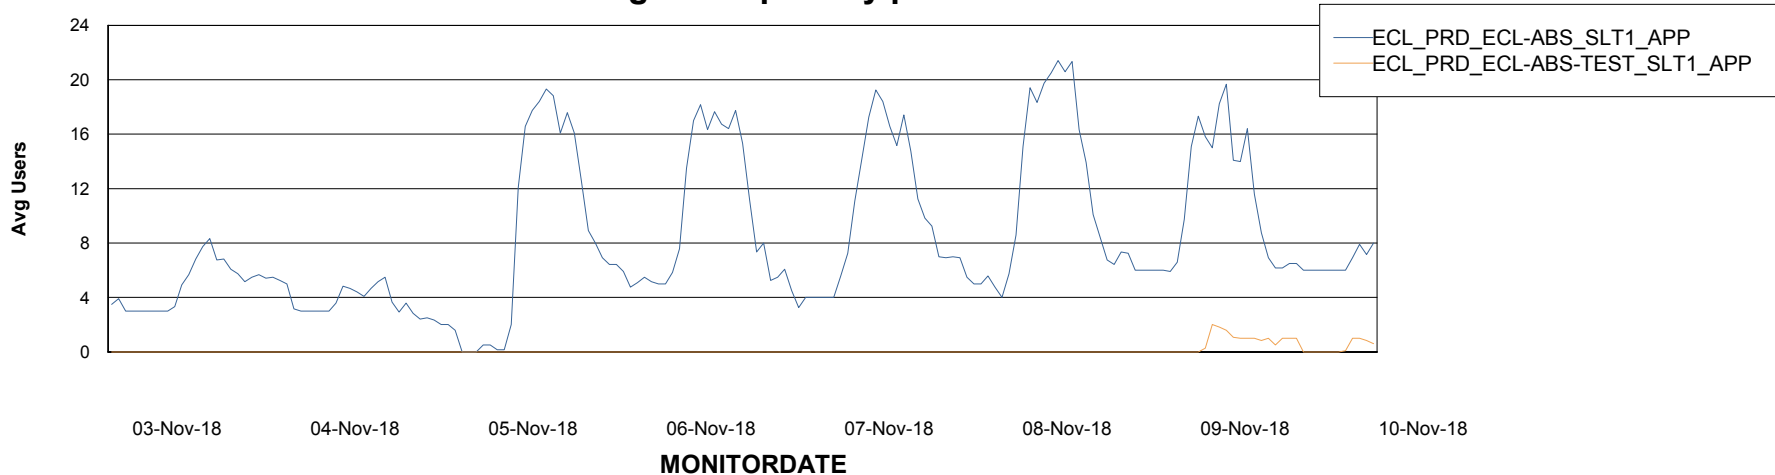

Weekly SLA Customer Report

Customer ECL Production
Database ID 77

ABSSolute Application Server Services

Avg memory used per ABS Server Service

Avg users per day per ABS server

Weekly SLA Customer Report

Customer ECL Production
Database ID 77