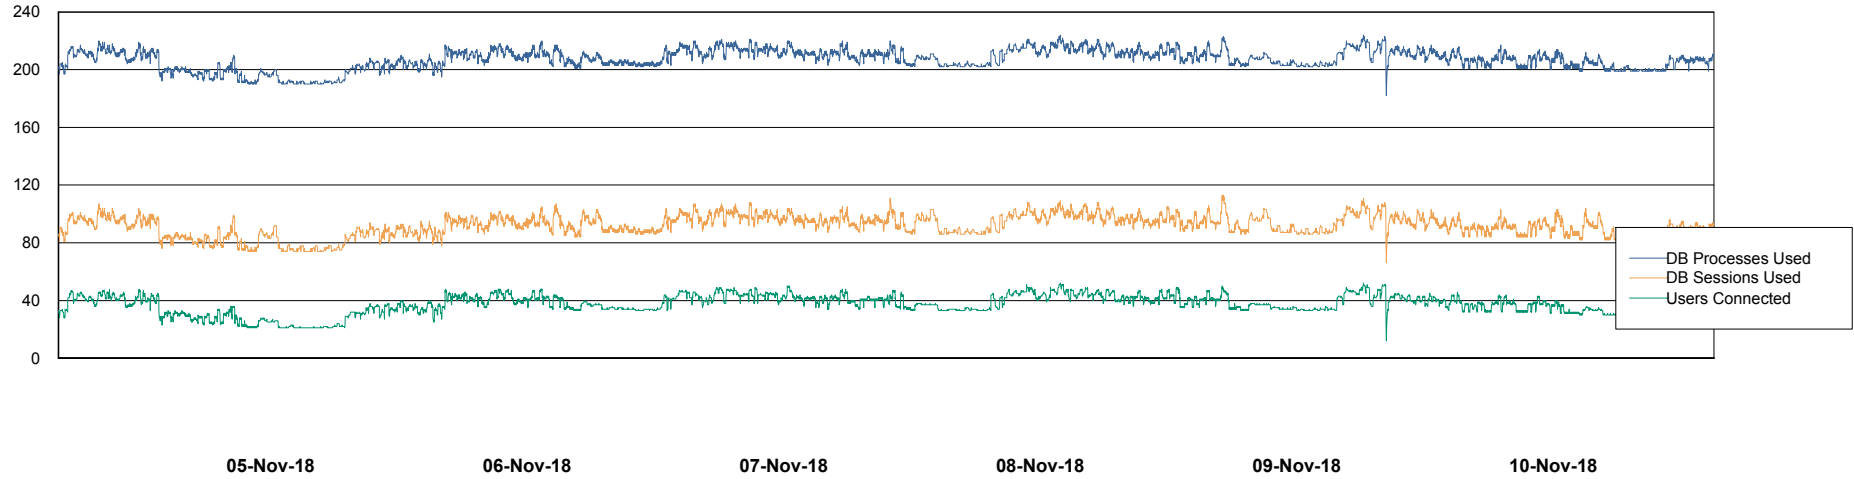

Database Performance ECLDB_Production

DB Processes Max 300
DB Sessions Max 480