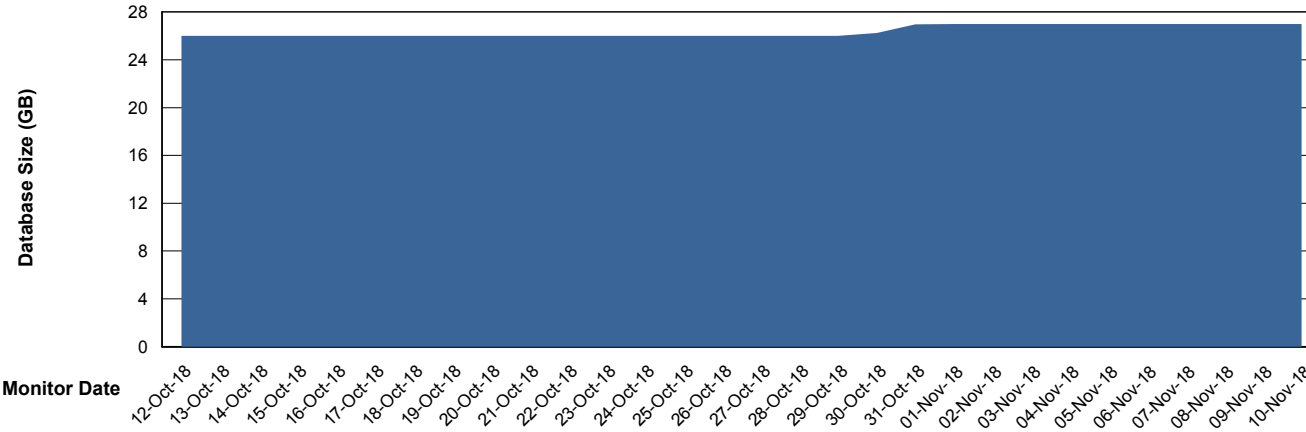

Weekly SLA Customer Report

Customer ECL Production
Database ID 77

Database Performance ECLDB_Production

DB Processes Max 300
DB Sessions Max 480

Weekly SLA Customer Report

Customer ECL Production
 Database ID 77

DATABASE SIZE ECLDB_Production

Database growth over last month

Database Tablespace ECLDB_Production

Date	Tablespace Name	Filesize (Gb)	Usedsize (Gb)	Percentage free
10-Nov-18	ABSDATA	29	24	17
	INDX	8	1	88
09-Nov-18	ABSDATA	29	24	17
	INDX	8	1	88
08-Nov-18	ABSDATA	29	24	17
	INDX	8	1	88
07-Nov-18	ABSDATA	29	24	17
	INDX	8	1	88
06-Nov-18	ABSDATA	29	24	17
	INDX	8	1	88
05-Nov-18	ABSDATA	28	24	14
	INDX	8	1	88
04-Nov-18	ABSDATA	28	24	14
	INDX	8	1	88