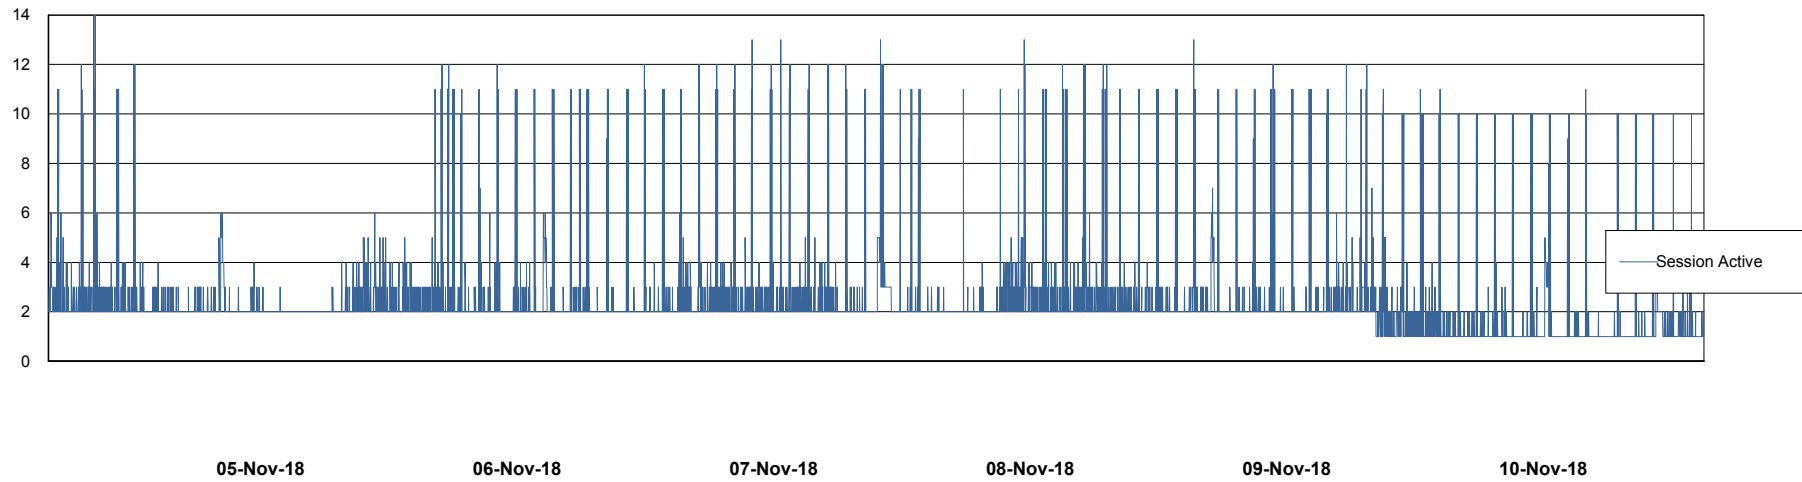

Weekly SLA Customer Report

Customer ECL Production
Database ID 77

Harddisk Usage ECL_PRD_ECL-ABS-WEB

	Free disk space on c: (%)	Total disk space on c: (Gb)
10-Nov-18	83	127
09-Nov-18	82	127
08-Nov-18	82	127
07-Nov-18	82	127
06-Nov-18	82	127
05-Nov-18	82	127
04-Nov-18	82	127

Weekly SLA Customer Report

Customer ECL Production
Database ID 77

Database Performance ECLDB_Production

DB Processes Max 300
DB Sessions Max 480

Weekly SLA Customer Report

Customer ECL Production
 Database ID 77