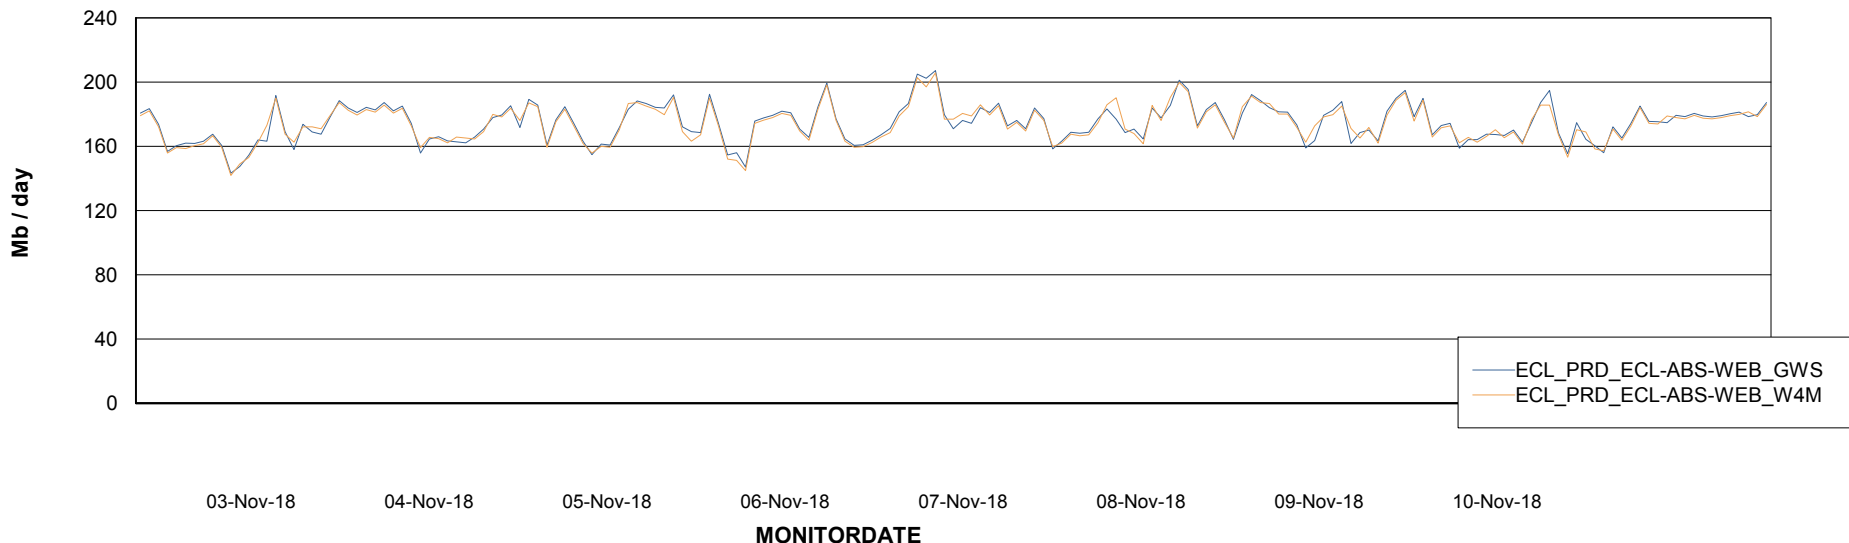

ABSSolute Application ReportServer Services

Avg memory used per ReportServer Service

Weekly SLA Customer Report

Customer ECL Production
Database ID 77

ABSSolute Web Component Services

Avg memory used per ABS Web component