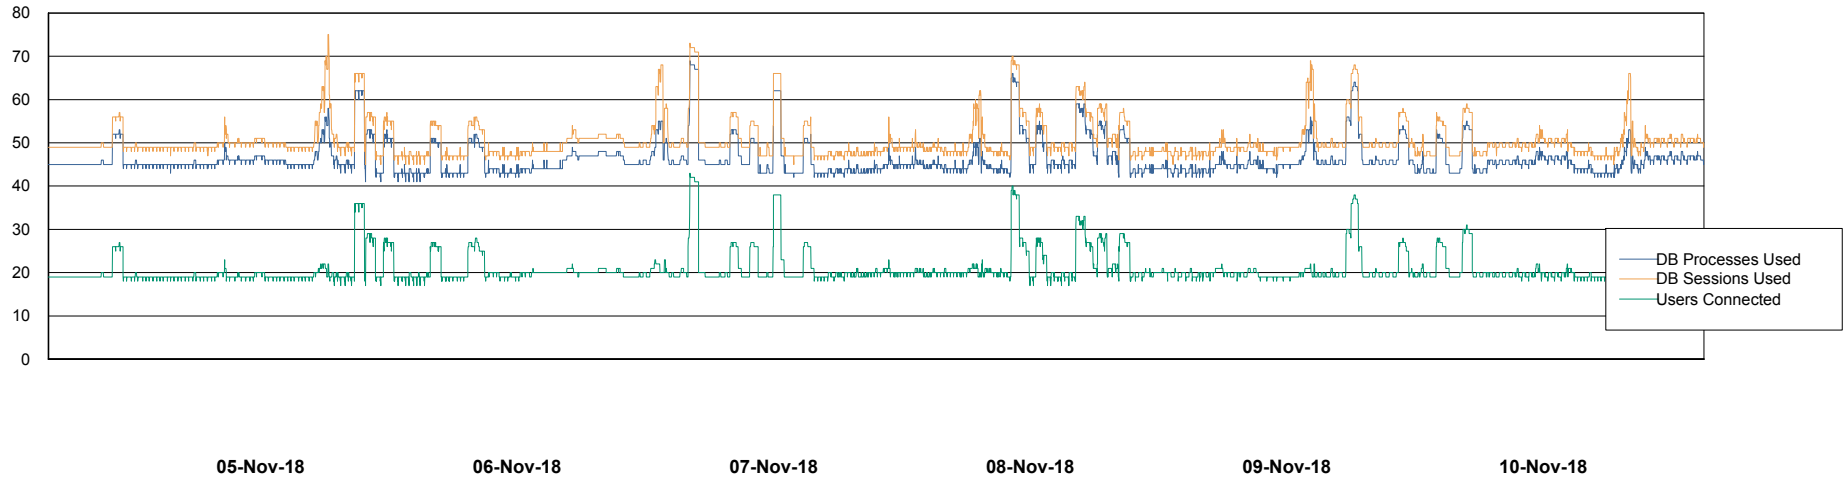

Database Performance DFDDDBBI_Production