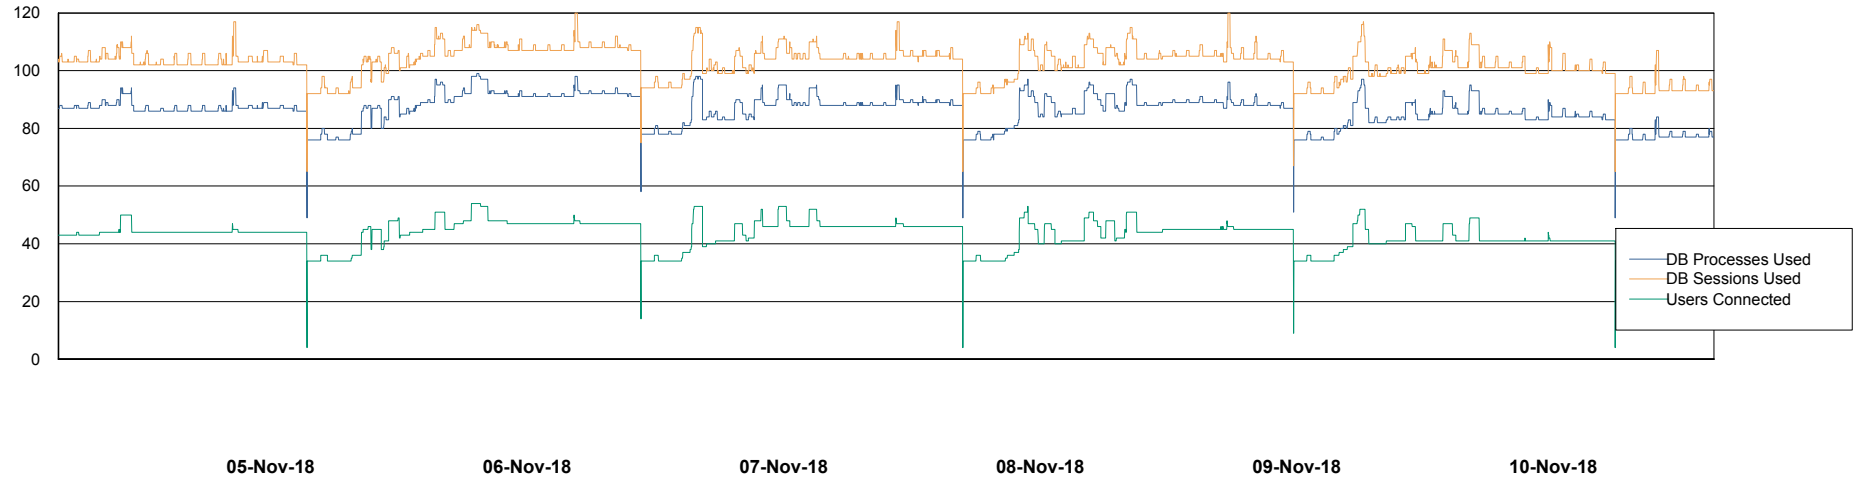

Weekly SLA Customer Report

Customer DFD Production
Database ID 39

Database Performance DFDDB_Production

Weekly SLA Customer Report

Customer DFD Production
Database ID 39

Database Performance DFDDDB_Standby