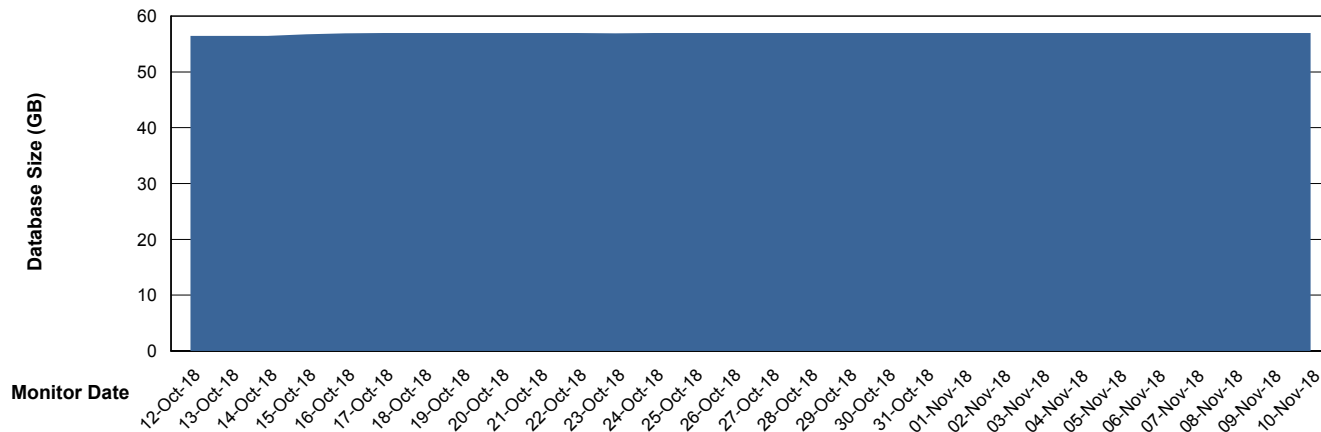

DATABASE SIZE DFDDDBI_Production

Database growth over last month