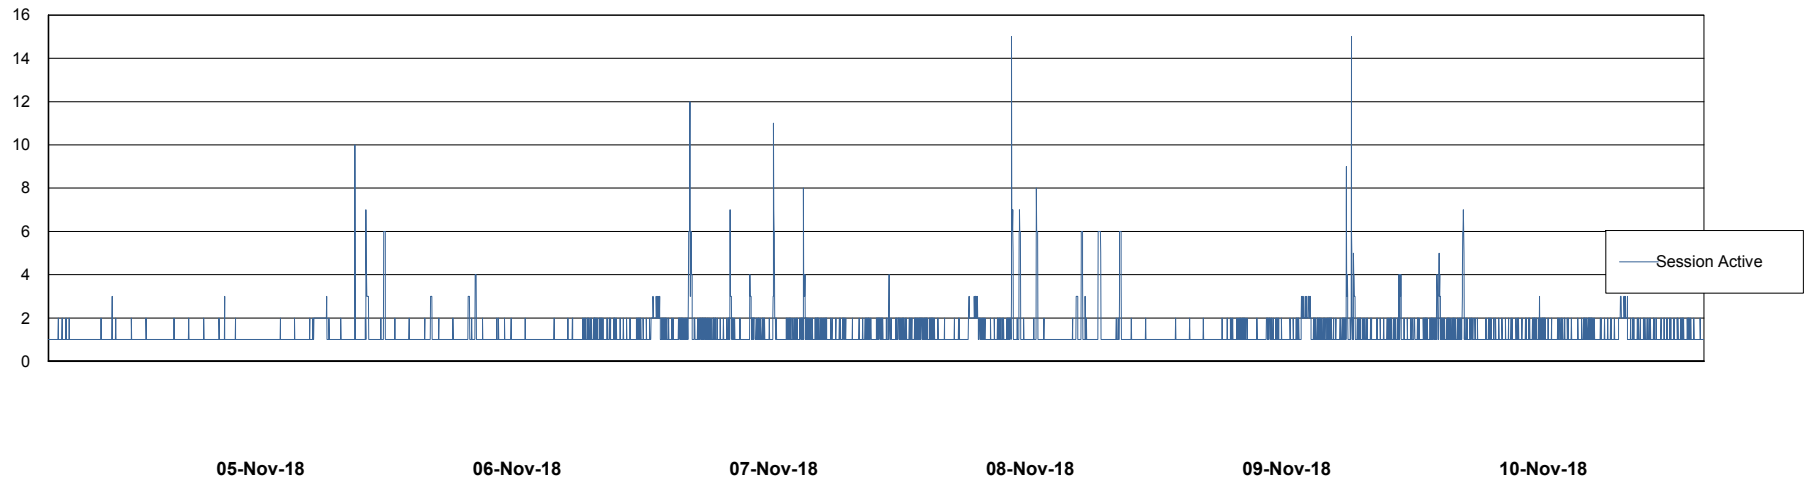

Weekly SLA Customer Report

Customer DFD Production
Database ID 39

Database Performance DFDDB_Production

Weekly SLA Customer Report

Customer DFD Production
Database ID 39

Database Performance DFDDDB_Standby

Weekly SLA Customer Report

Customer DFD Production
Database ID 39

Database Performance DFDDDBBI_Production

Weekly SLA Customer Report

Customer DFD Production
Database ID 39

DATABASE SIZE DFDDDB_Production

Database growth over last month