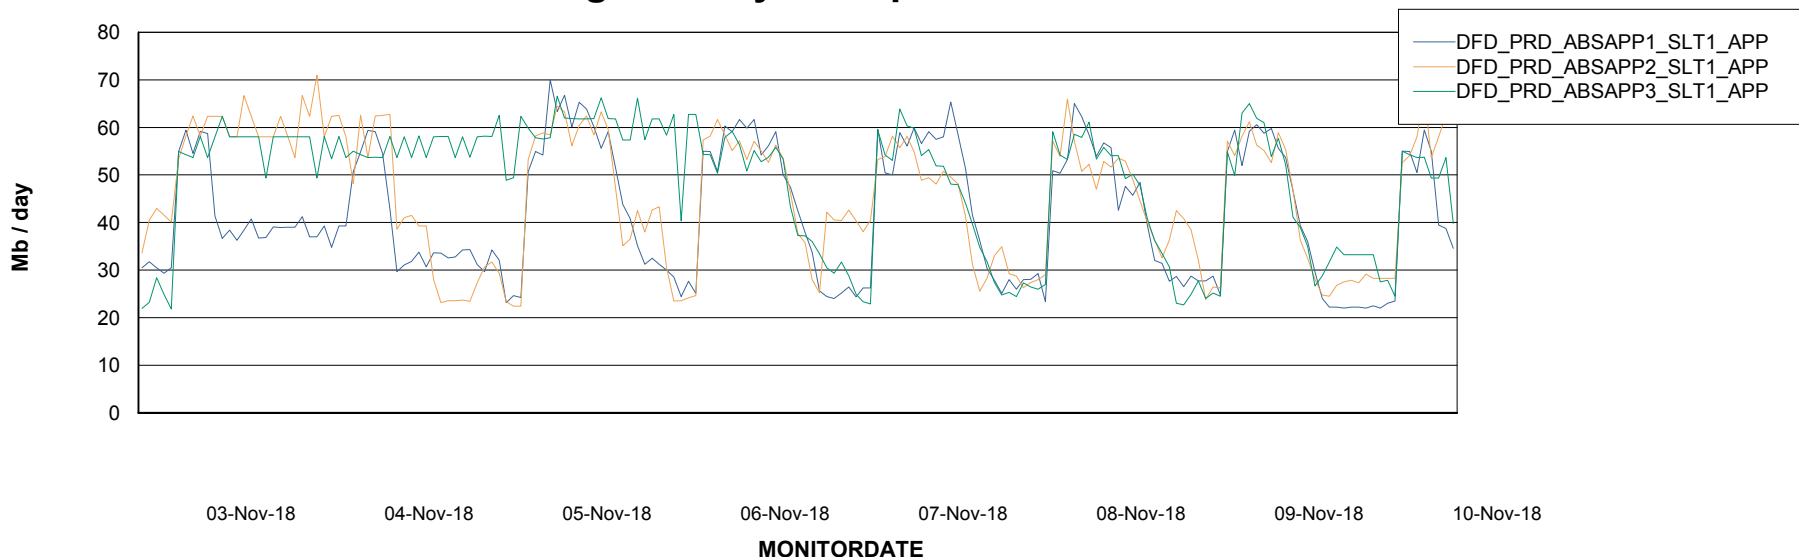

Standby Database Health DFD Production

Recovery lag for last 7 days

Weekly SLA Customer Report

Customer DFD Production
Database ID 39

ABSSolute Application Server Services

Avg memory used per ABS Server Service