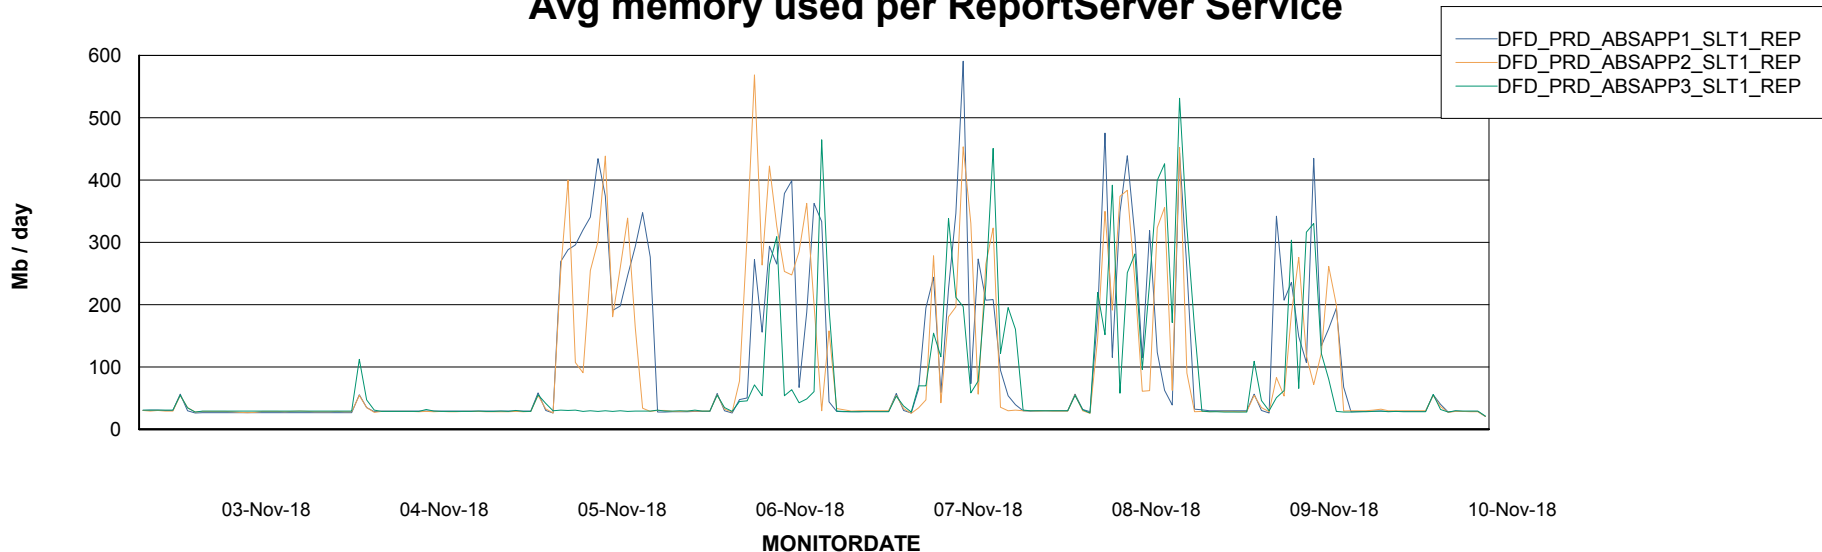

Avg users per day per ABS server

Weekly SLA Customer Report

Customer DFD Production
Database ID 39

ABSSolute Application ReportServer Services

Avg memory used per ReportServer Service

Disaster per ABS component