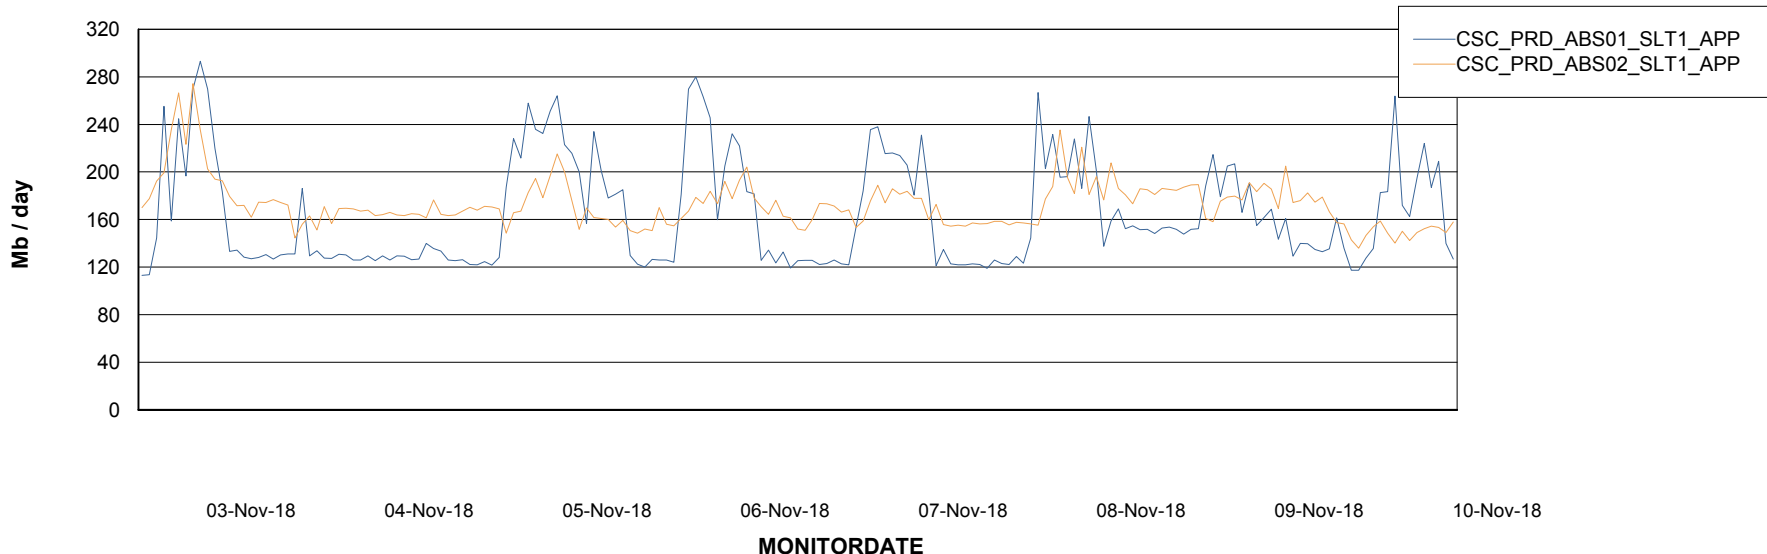

ABSSolute Application Server Services

Avg memory used per ABS Server Service