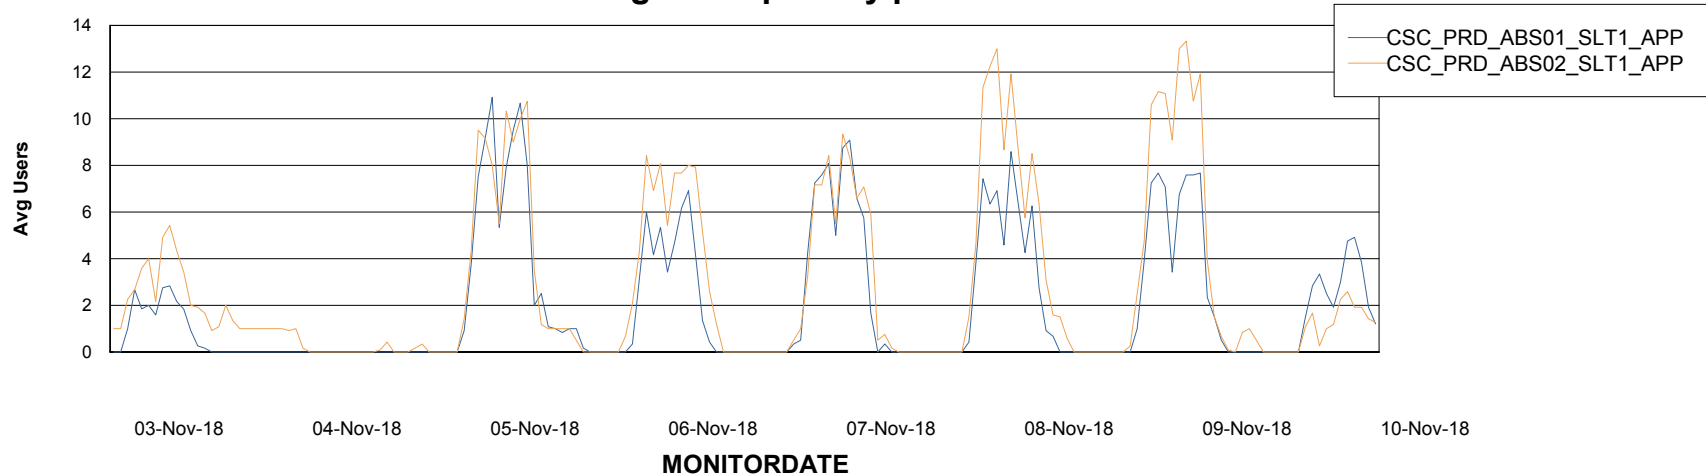

Date	Tablespace Name	Filesize (Gb)	Usedsize (Gb)	Percentage free
10-Nov-18	ABSDATA	131	99	24
	INDX	219	176	20
09-Nov-18	ABSDATA	131	99	24
	INDX	219	176	20
08-Nov-18	ABSDATA	131	99	24
	INDX	219	176	20
07-Nov-18	ABSDATA	131	99	24
	INDX	219	176	20
06-Nov-18	ABSDATA	131	99	24
	INDX	219	176	20
05-Nov-18	ABSDATA	131	99	24
	INDX	219	176	20
04-Nov-18	ABSDATA	131	99	24
	INDX	219	176	20

Weekly SLA Customer Report

Customer CSC_Production
Database ID 50

ABSSolute Application Server Services

Avg memory used per ABS Server Service

Avg users per day per ABS server

Weekly SLA Customer Report

Customer CSC_Production
Database ID 50