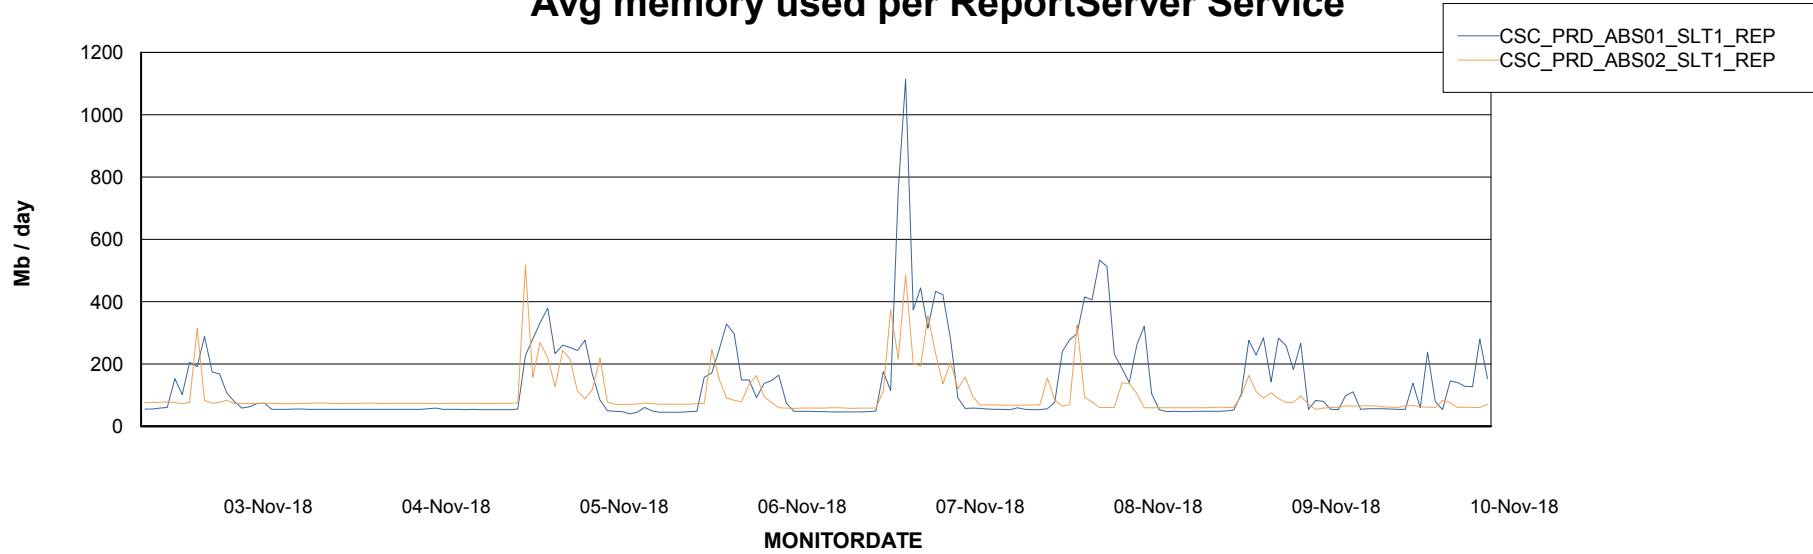

ABSSolute Application ReportServer Services

Avg memory used per ReportServer Service