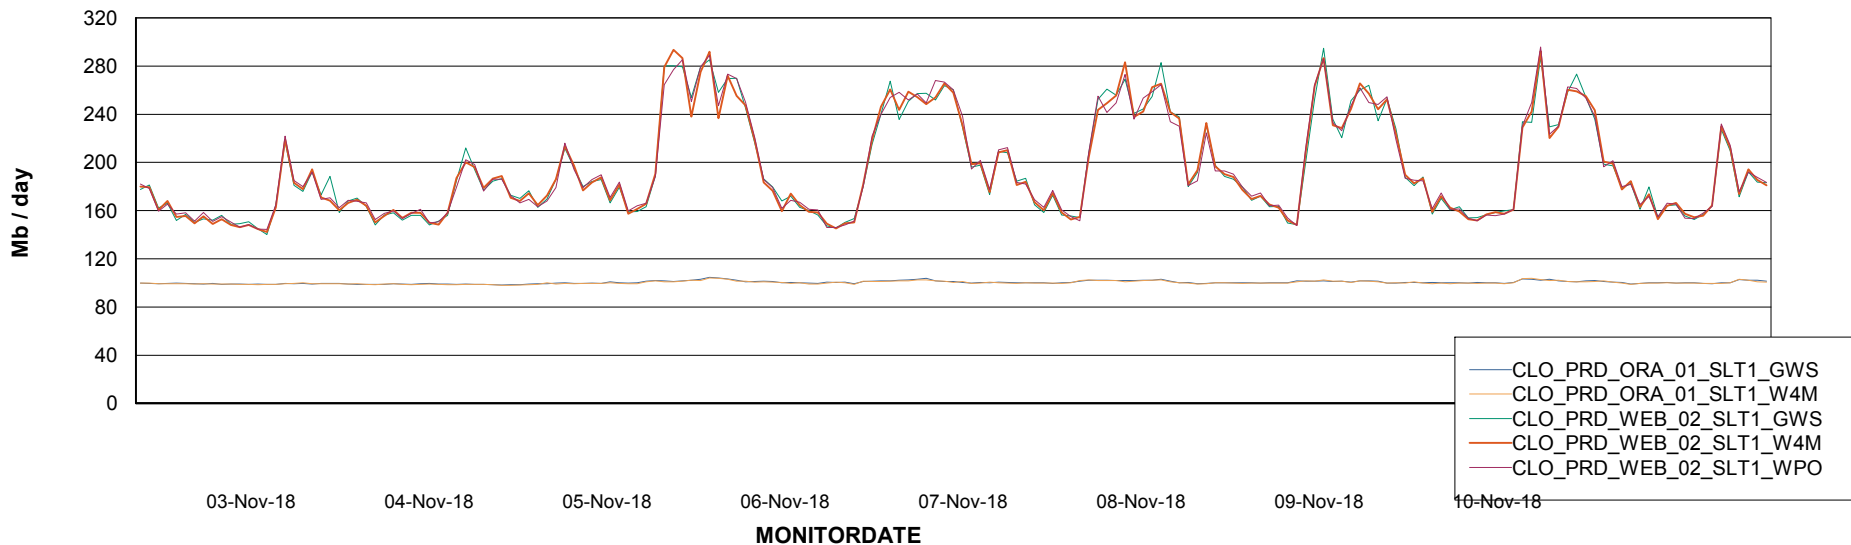

ABSSolute Web Component Services

Avg memory used per ABS Web component