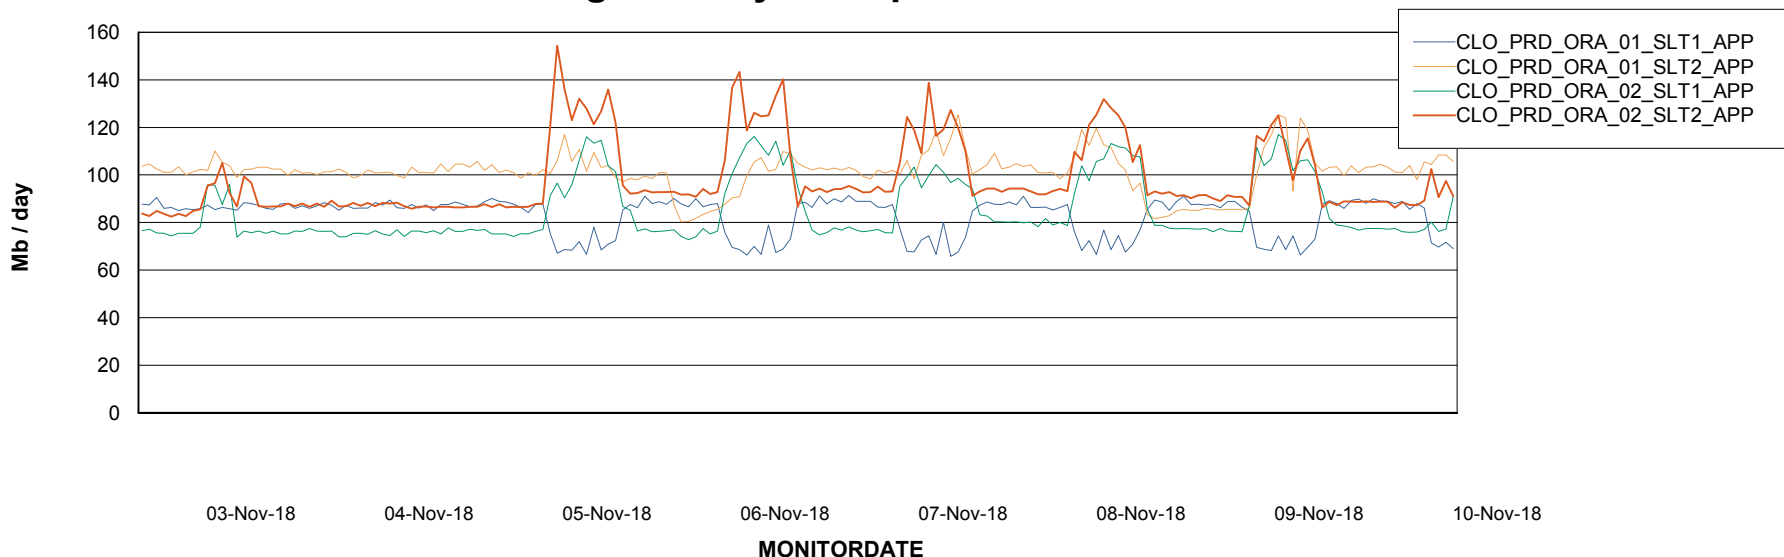

ABSSolute Application Server Services

Avg memory used per ABS Server Service