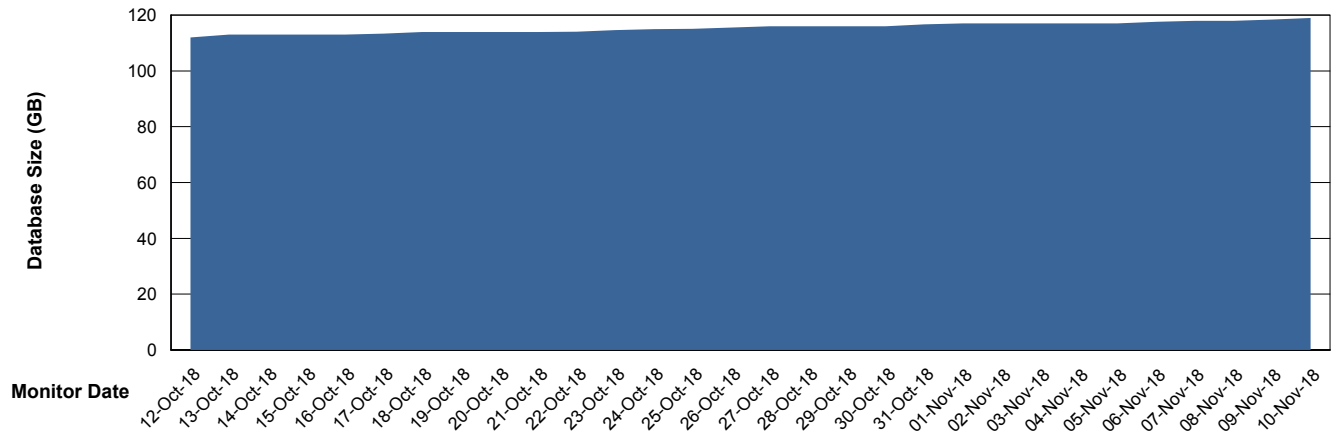

Weekly SLA Customer Report

Customer CLO Production
Database ID 38

DATABASE SIZE CLODB_FUT_BI

Database growth over last month

DATABASE SIZE CLODB_PRD_Production

Database growth over last month

Weekly SLA Customer Report