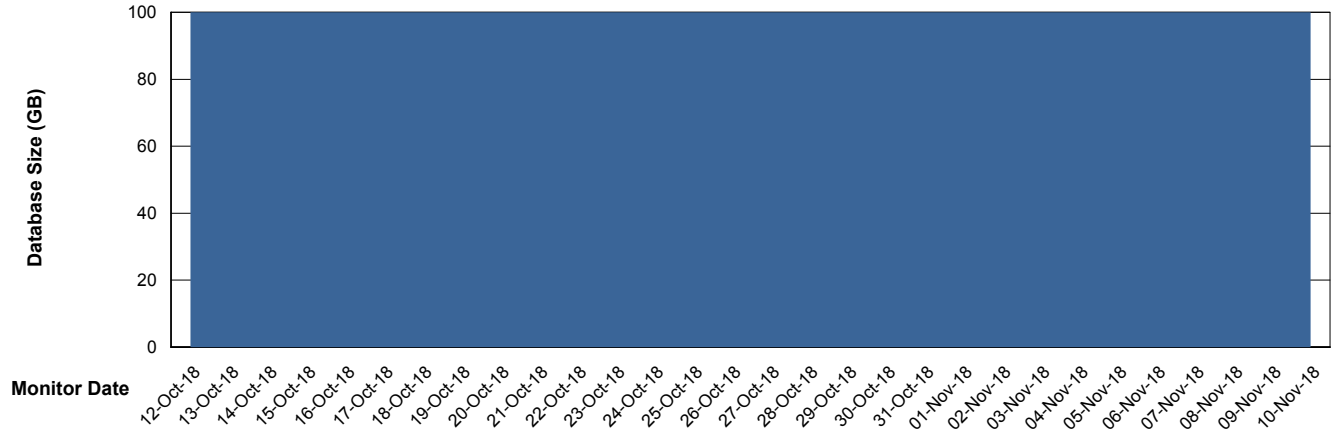

DATABASE SIZE CLODB_FUT_BI

Database growth over last month