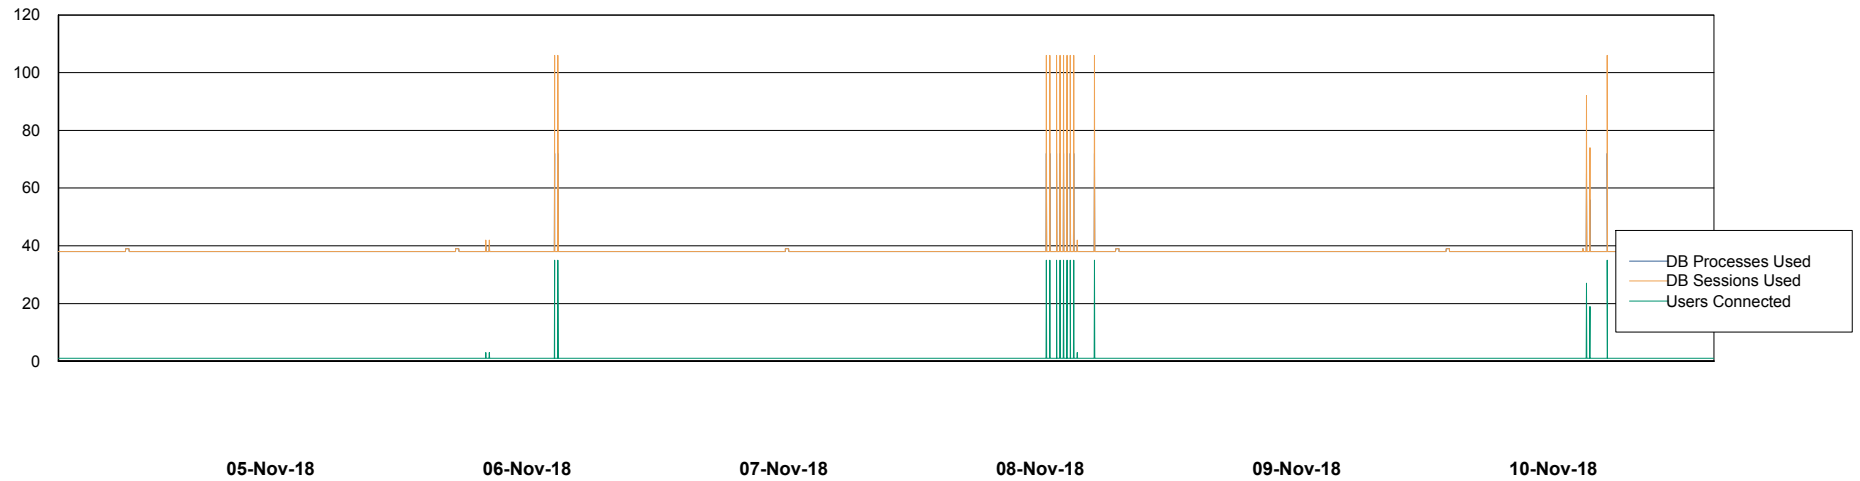

Database Performance CLODB_PRD_Standby