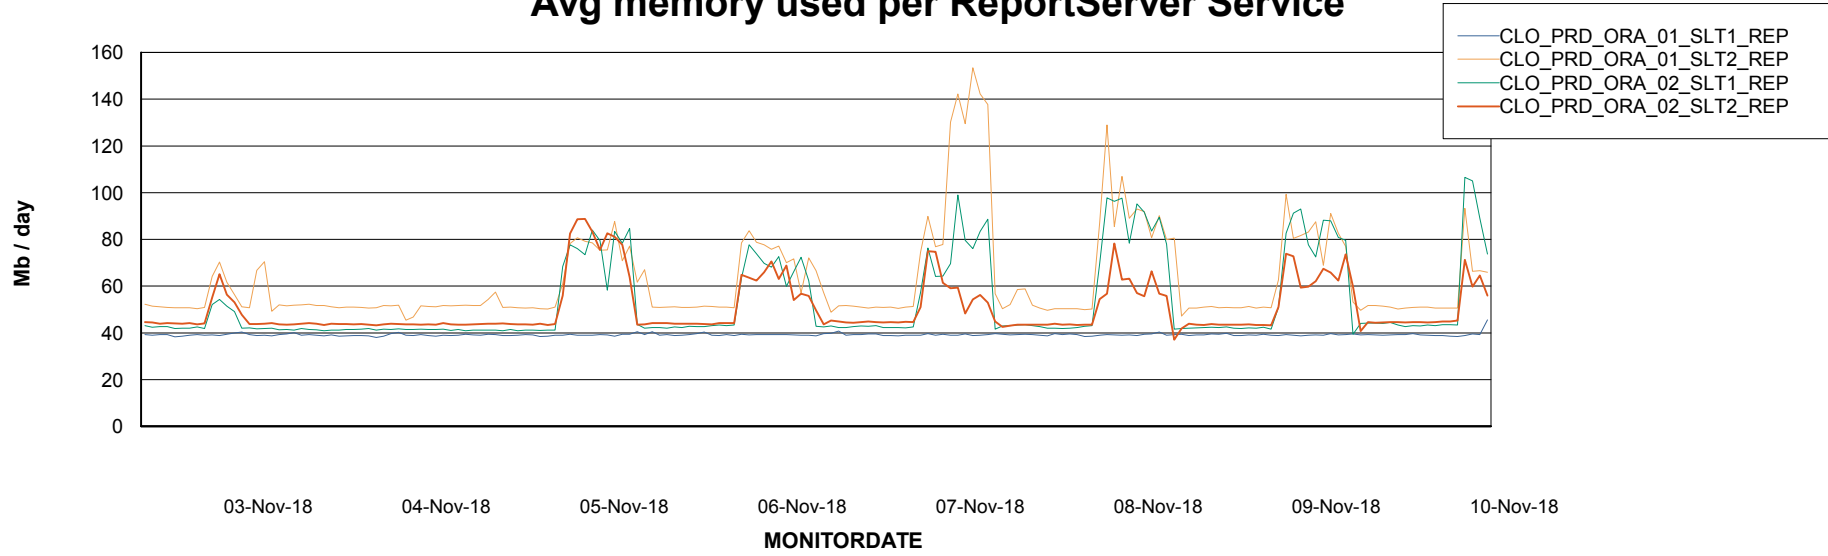

Avg memory used per ABS Server Service

Avg users per day per ABS server

Weekly SLA Customer Report

Customer CLO Production
Database ID 38

ABSSolute Application ReportServer Services

Avg memory used per ReportServer Service