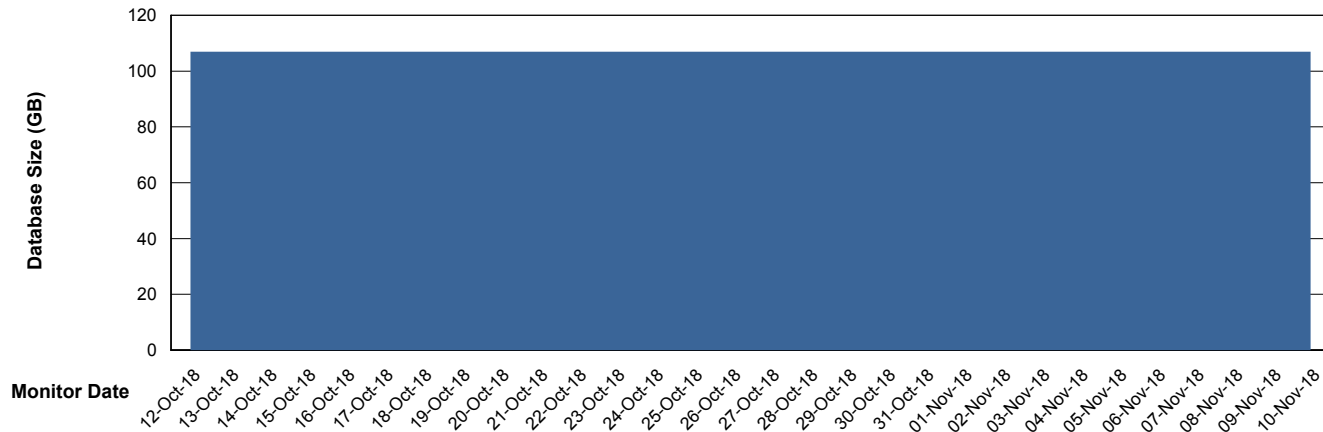

DATABASE SIZE CLODB_PRD_Test

Database growth over last month