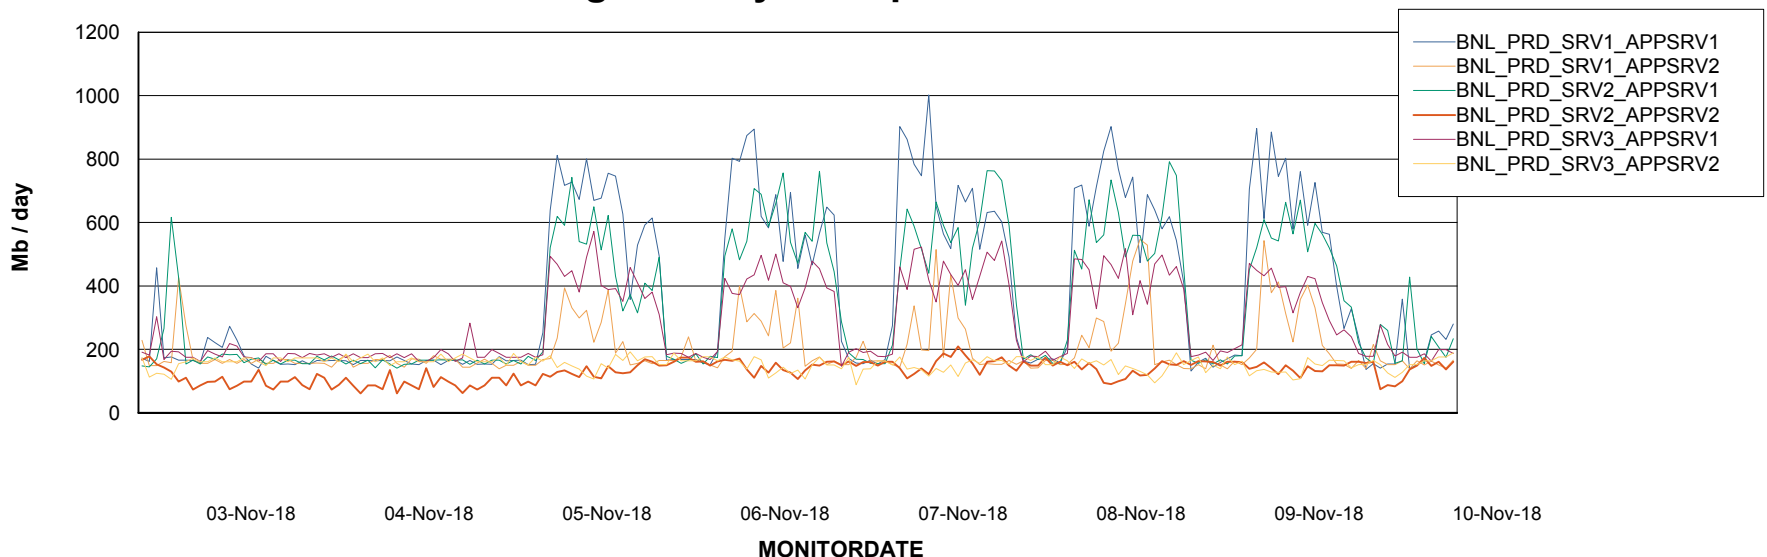

Weekly SLA Customer Report

Customer BNL_Production
Database ID 83

Database Performance BNLDB_Production

DB Processes Max 700
DB Sessions Max 1,072

Weekly SLA Customer Report

Customer BNL_Production
 Database ID 83

DATABASE SIZE BNLDB_Production

Database growth over last month

Database Tablespace BNLDB_Production

Date	Tablespace Name	Filesize (Gb)	Usedsize (Gb)	Percentage free
10-Nov-18	ABSDATA	106	68	36
	INDX	270	222	18
09-Nov-18	ABSDATA	106	68	36
	INDX	270	222	18
08-Nov-18	ABSDATA	106	68	36
	INDX	270	222	18
07-Nov-18	ABSDATA	106	68	36
	INDX	270	222	18
06-Nov-18	ABSDATA	106	68	36
	INDX	270	221	18
05-Nov-18	ABSDATA	106	68	36
	INDX	252	221	12
04-Nov-18	ABSDATA	106	68	36
	INDX	252	220	13

Weekly SLA Customer Report

Customer BNL_Production
Database ID 83

ABSSolute Application Server Services

Avg memory used per ABS Server Service

Avg users per day per ABS server

Weekly SLA Customer Report

Customer BNL_Production
Database ID 83