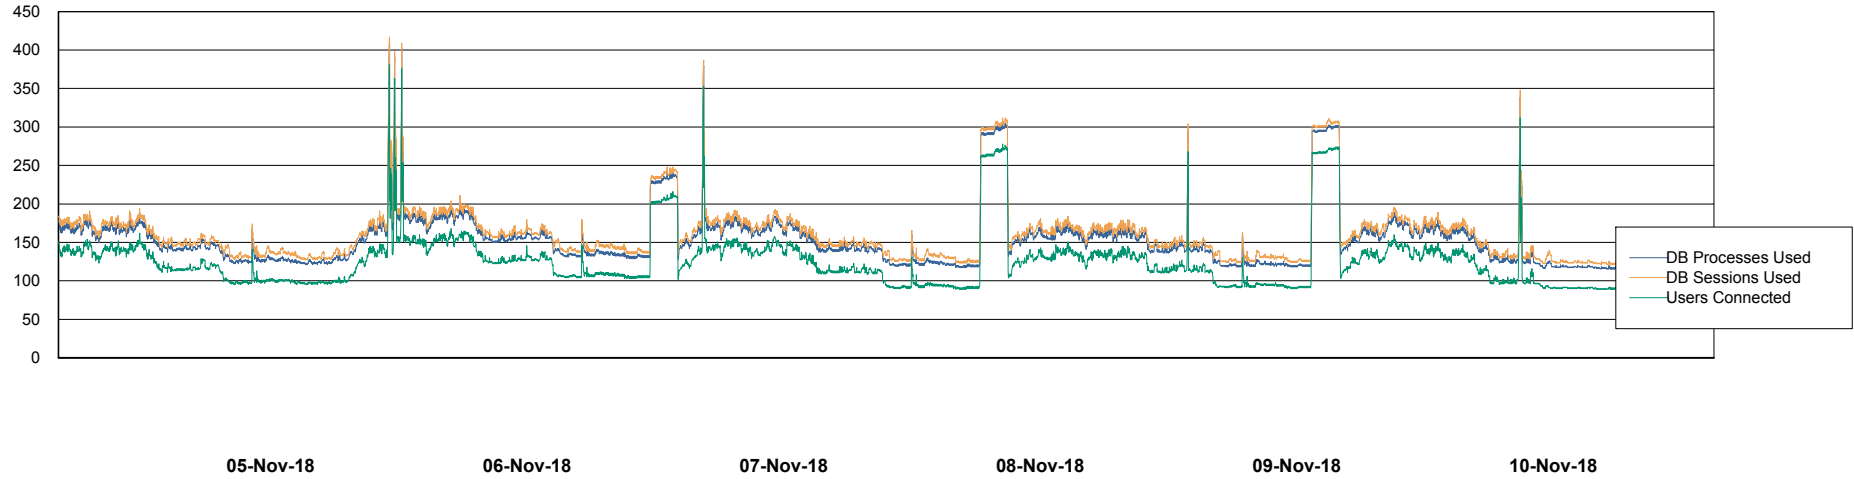

Database Performance BNLDB_Production

DB Processes Max 700
DB Sessions Max 1,072