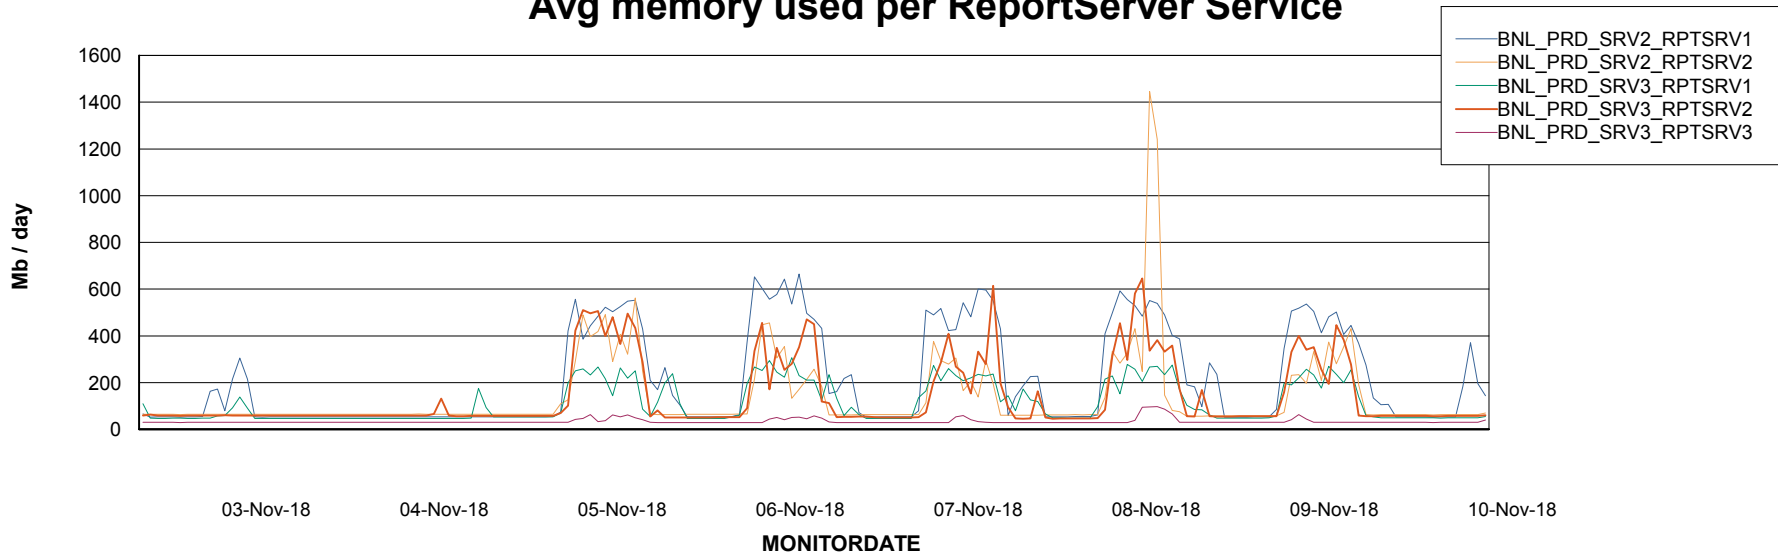

ABSSolute Web Component Services

Avg memory used per ReportServer Service