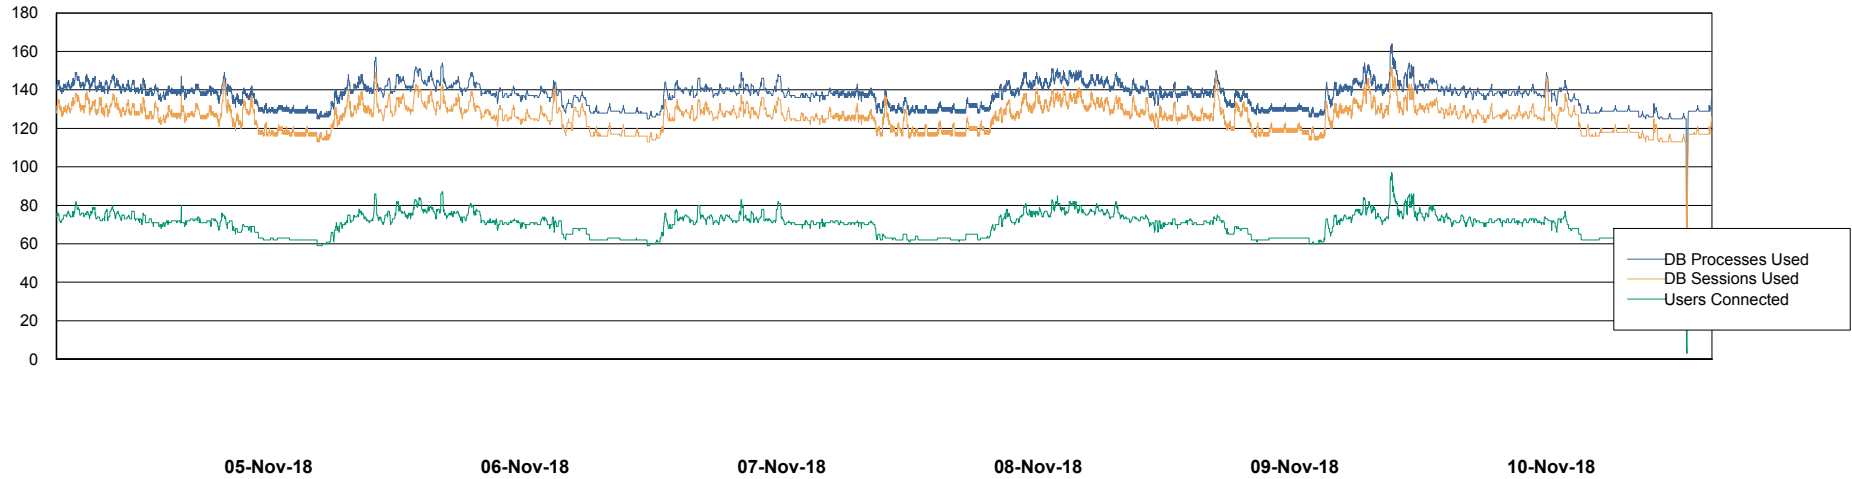

Weekly SLA Customer Report

Customer BGG_Production
Database ID 58

Database Performance BGGDB_BI

Weekly SLA Customer Report

Customer BGG_Production
Database ID 58

Database Performance BGGDB_Production

Weekly SLA Customer Report