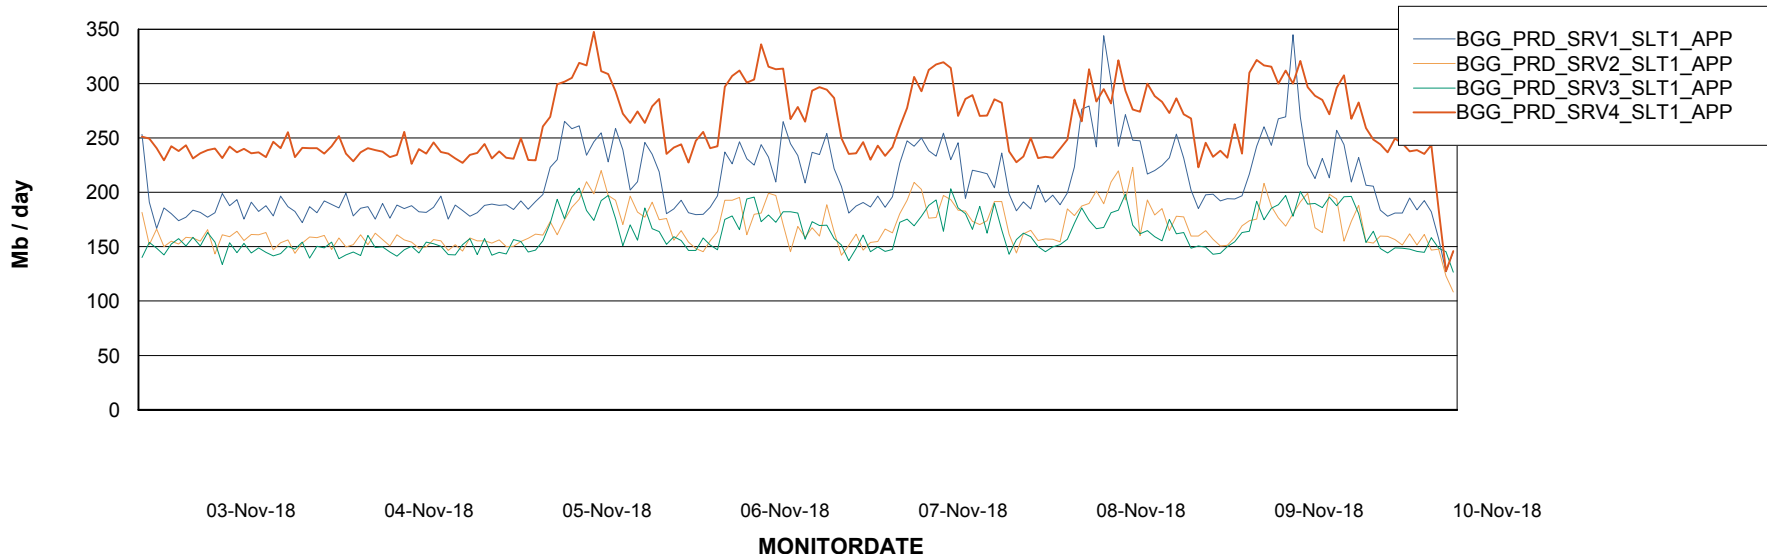

ABSSolute Application Server Services

Avg memory used per ABS Server Service