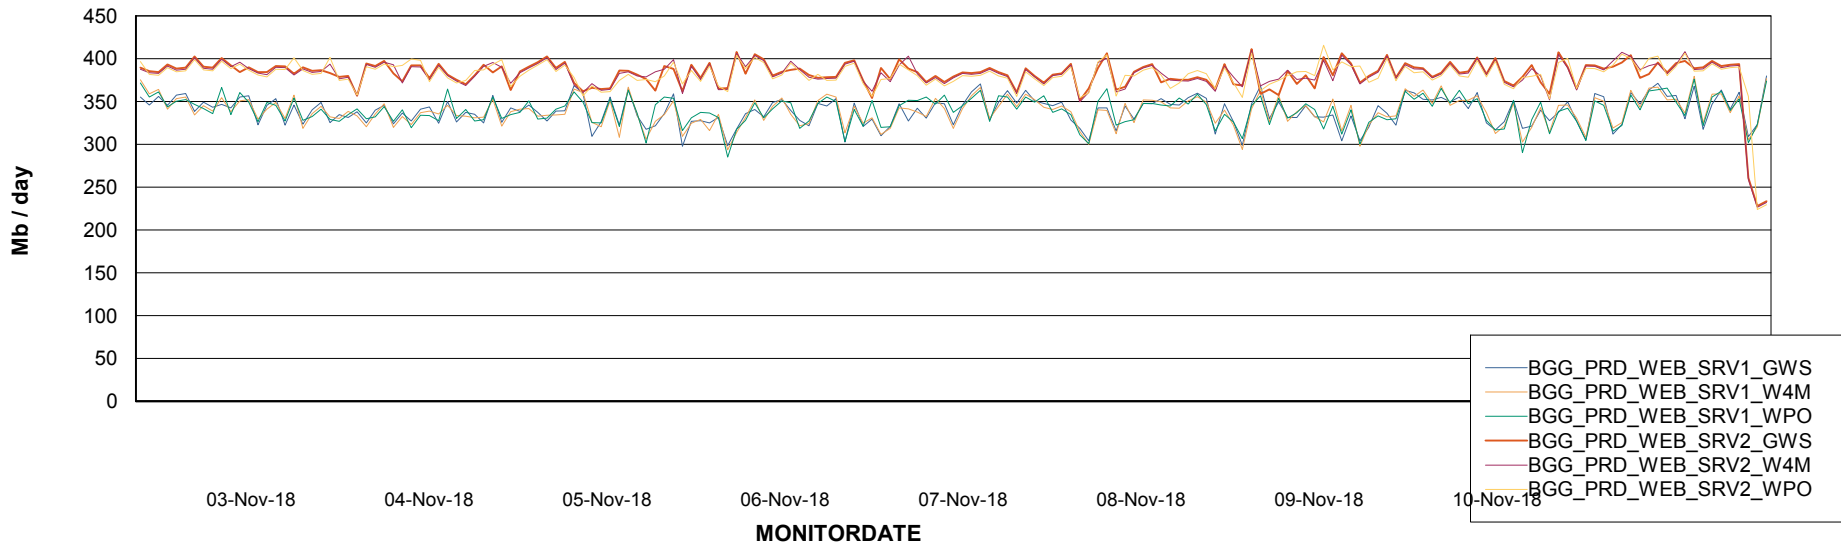

ABSolute Web Component Services

Avg memory used per ABS Web component