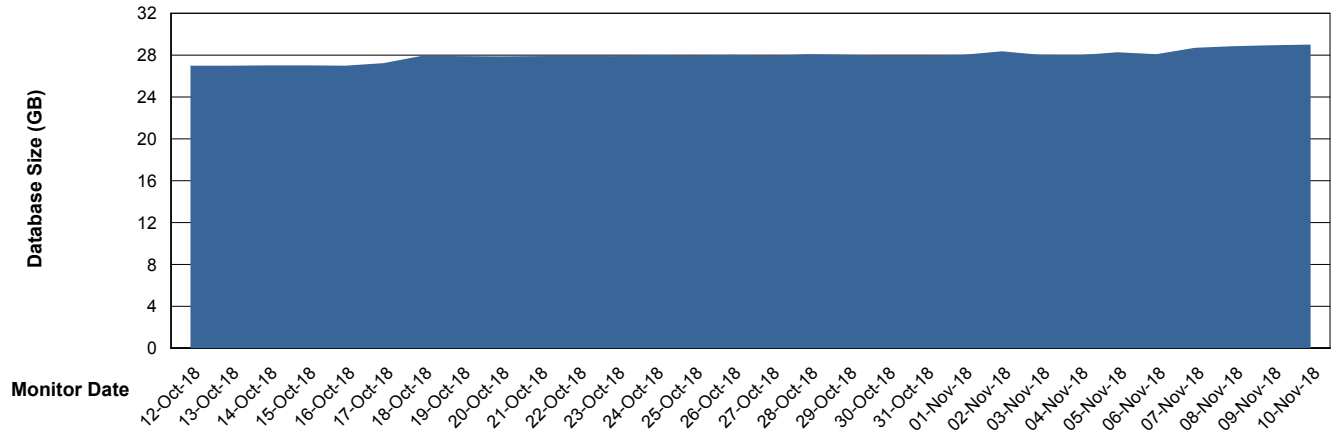

Customer BGG_Production
Database ID 58

Database Performance BGGDB_Standby

Weekly SLA Customer Report

Customer BGG_Production
Database ID 58

DATABASE SIZE BGGDB_BI

Database growth over last month

DATABASE SIZE BGGDB_Production

Database growth over last month

Weekly SLA Customer Report

Customer BGG_Production
 Database ID 58

Database Tablespace BGGDB_BI

Date	Tablespace Name	Filesize (Gb)	Usedsize (Gb)	Percentage free
10-Nov-18	ABSDATA	16	13	19
	INDX	17	14	18
09-Nov-18	ABSDATA	16	13	19
	INDX	17	14	18
08-Nov-18	ABSDATA	16	13	19
	INDX	17	14	18
07-Nov-18	ABSDATA	16	13	19
	INDX	17	14	18
06-Nov-18	ABSDATA	16	13	19
	INDX	17	14	18
05-Nov-18	ABSDATA	16	13	19
	INDX	17	14	18
04-Nov-18	ABSDATA	16	13	19
	INDX	17	14	18