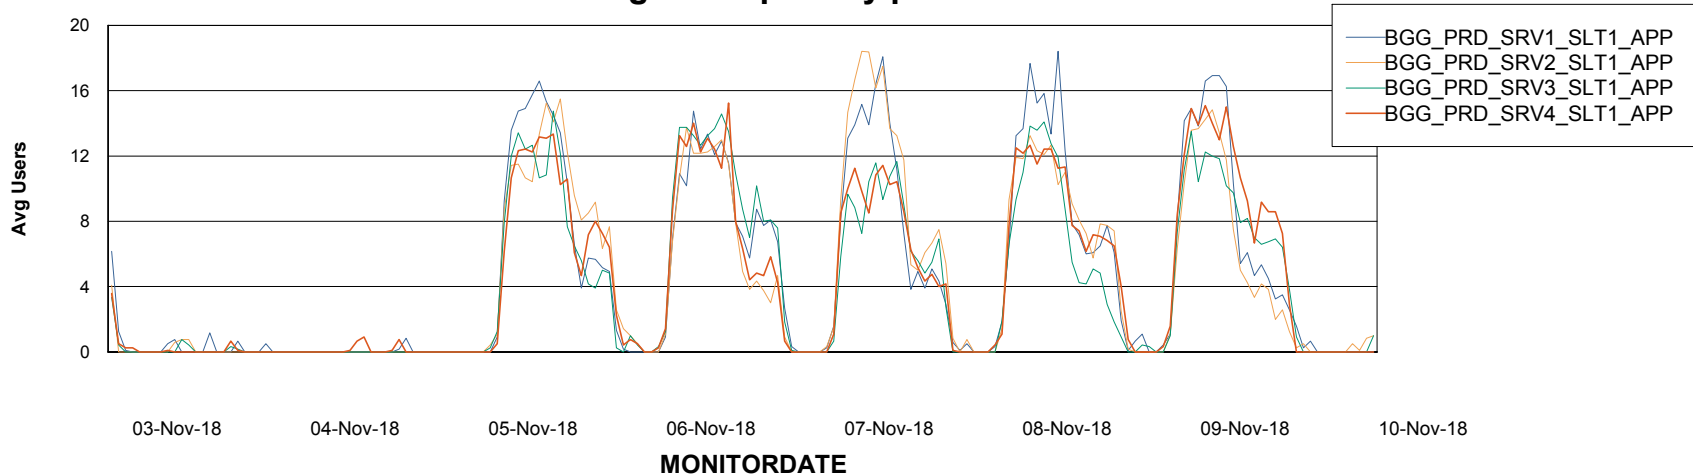

Avg users per day per ABS server