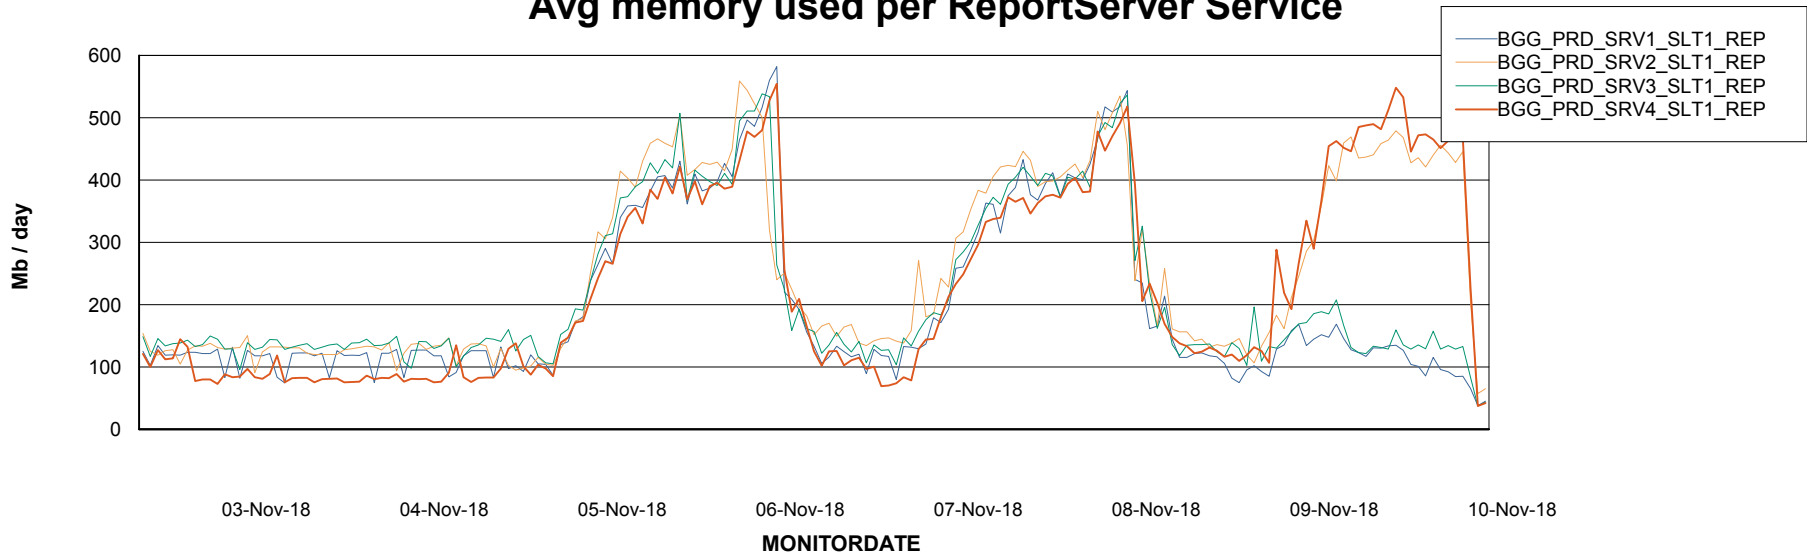

Avg memory used per ABS Server Service

Avg users per day per ABS server

Weekly SLA Customer Report

Customer BGG_Production
Database ID 58

ABSSolute Application ReportServer Services

Avg memory used per ReportServer Service