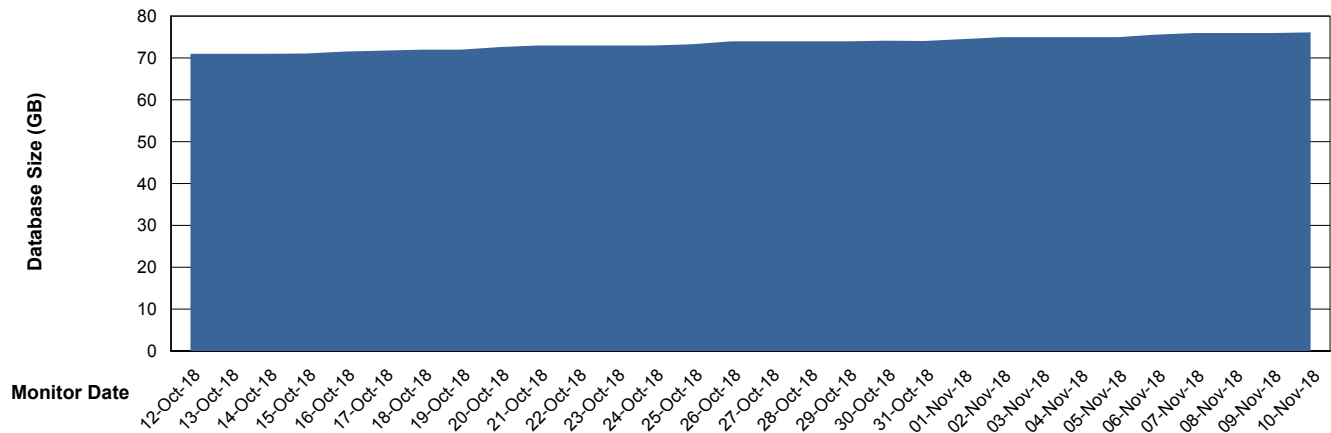

DATABASE SIZE BGGDB_Production

Database growth over last month