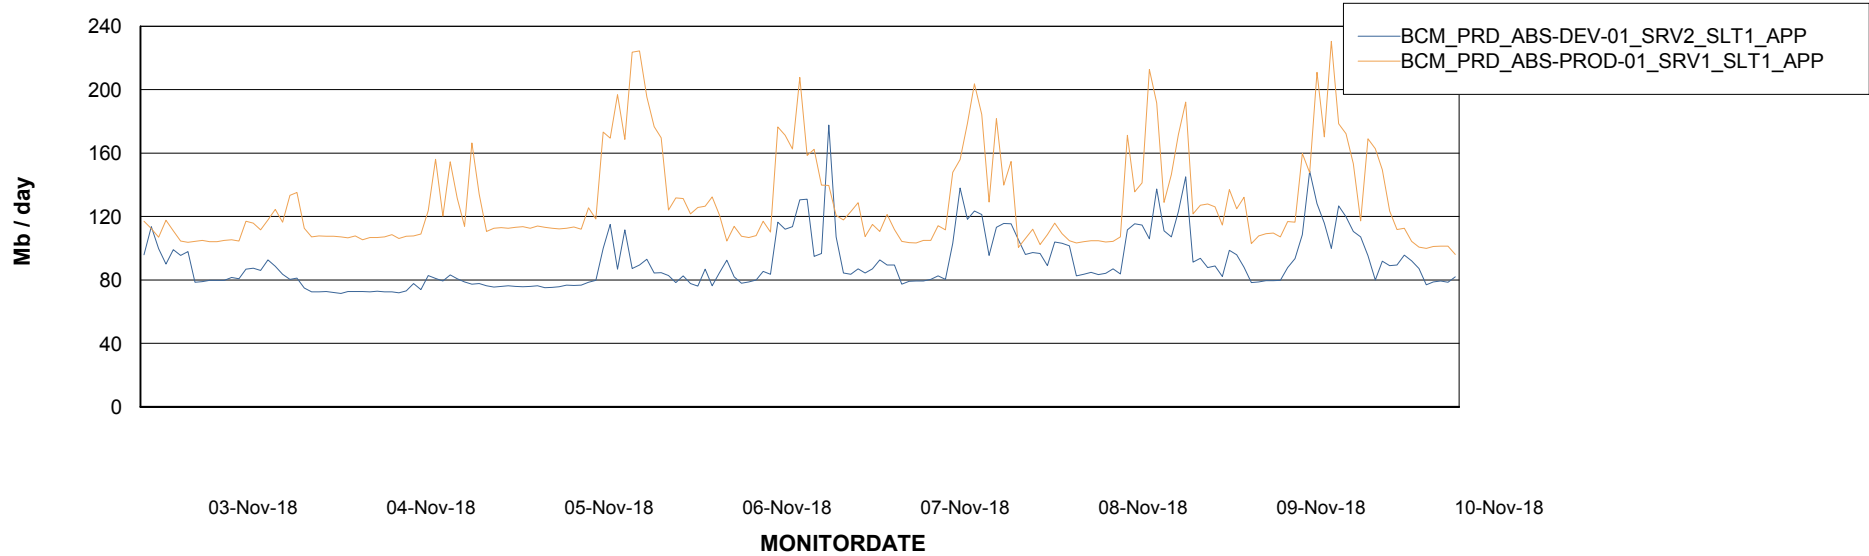

ABSolute Application Server Services

Avg memory used per ABS Server Service