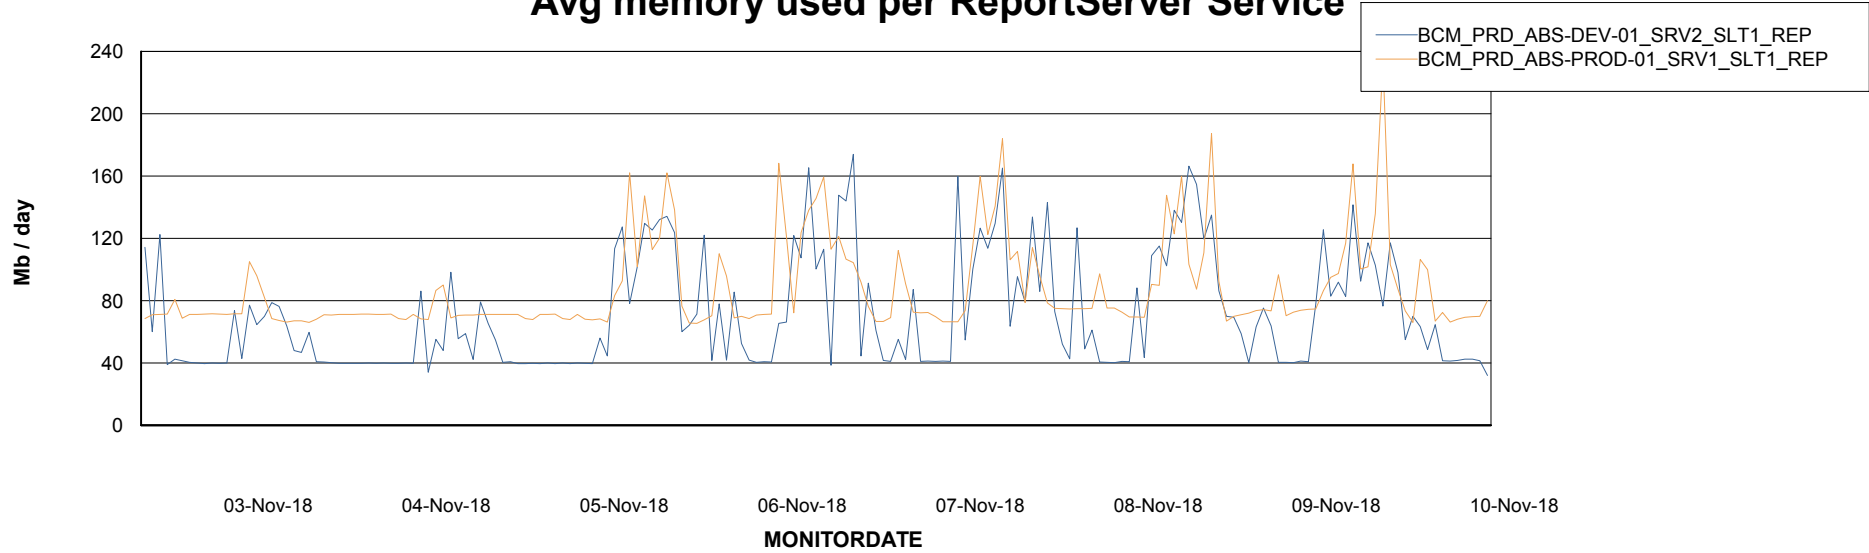

Avg memory used per ABS Server Service

Avg users per day per ABS server

Weekly SLA Customer Report

Customer BCM_Production
Database ID 81

ABSSolute Application ReportServer Services

Avg memory used per ReportServer Service