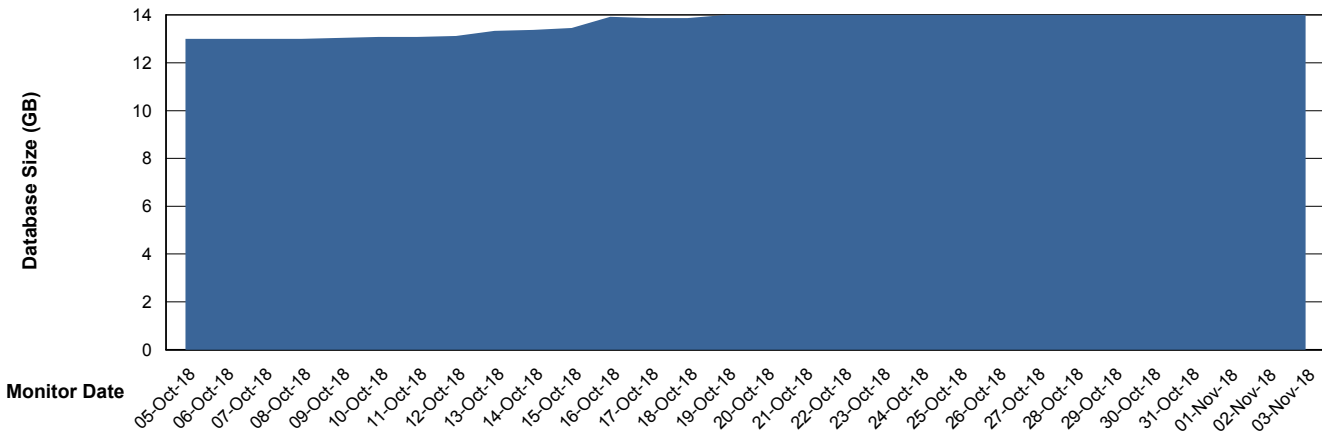

Database Performance WBLDB_Standby

DB Processes Max 500
DB Sessions Max 772

Weekly SLA Customer Report

Customer WBL_Production
 Database ID 40

DATABASE SIZE WBLDB_Production

Database growth over last month

Database Tablespace WBLDB_Production

Date	Tablespace Name	Filesize (Gb)	Usedsize (Gb)	Percentage free
03-Nov-18	ABSDATA	6	5	17
	INDX	9	7	22
02-Nov-18	ABSDATA	6	5	17
	INDX	9	7	22
01-Nov-18	ABSDATA	6	5	17
	INDX	9	7	22
31-Oct-18	ABSDATA	6	5	17
	INDX	9	7	22
30-Oct-18	ABSDATA	6	5	17
	INDX	8	7	13
29-Oct-18	ABSDATA	6	5	17
	INDX	8	7	13
28-Oct-18	ABSDATA	6	5	17
	INDX	8	7	13