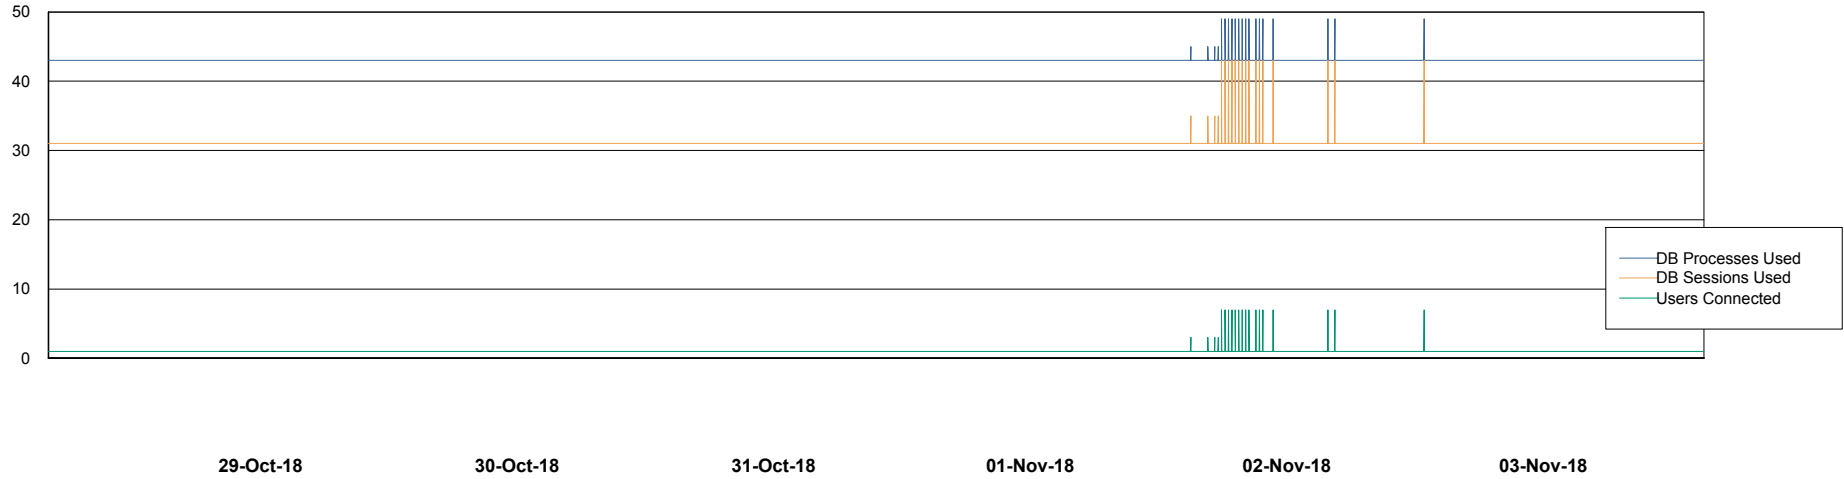

Weekly SLA Customer Report

Customer WBL_Production
Database ID 40

Database Performance WBLDB_Production

DB Processes Max 500
DB Sessions Max 772

Weekly SLA Customer Report

Customer WBL_Production
Database ID 40

Database Performance WBLDB_Standby

DB Processes Max 500
DB Sessions Max 772

Weekly SLA Customer Report

Customer WBL_Production
 Database ID 40

DATABASE SIZE WBLDB_Production

Database growth over last month