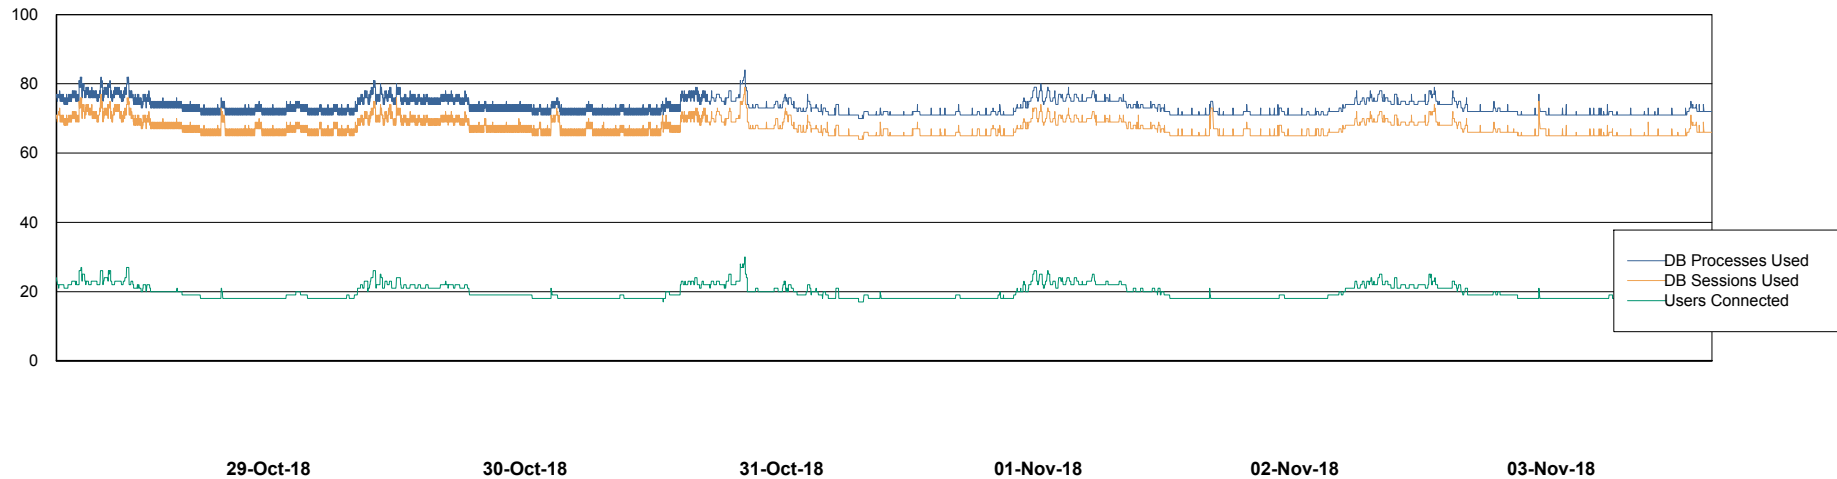

Harddisk Usage WBL_PRD_ORACLE2

	Free disk space on c: (%)	Total disk space on c: (Gb)	Free disk space on d: (%)	Total disk space on d: (Gb)	Free disk space on e: (%)	Total disk space on e: (Gb)	Free disk space on f: (%)	Total disk space on f: (Gb)
03-Nov-18	74	120	90	200	89	200	96	200
02-Nov-18	74	120	90	200	89	200	96	200
01-Nov-18	74	120	90	200	89	200	96	200
31-Oct-18	74	120	90	200	89	200	96	200
30-Oct-18	74	120	90	200	89	200	97	200
29-Oct-18	74	120	90	200	89	200	97	200
28-Oct-18	74	120	90	200	89	200	97	200

Weekly SLA Customer Report

Customer WBL_Production
Database ID 40

Database Performance WBLDB_Production

DB Processes Max 500
DB Sessions Max 772

Weekly SLA Customer Report

Customer WBL_Production
Database ID 40