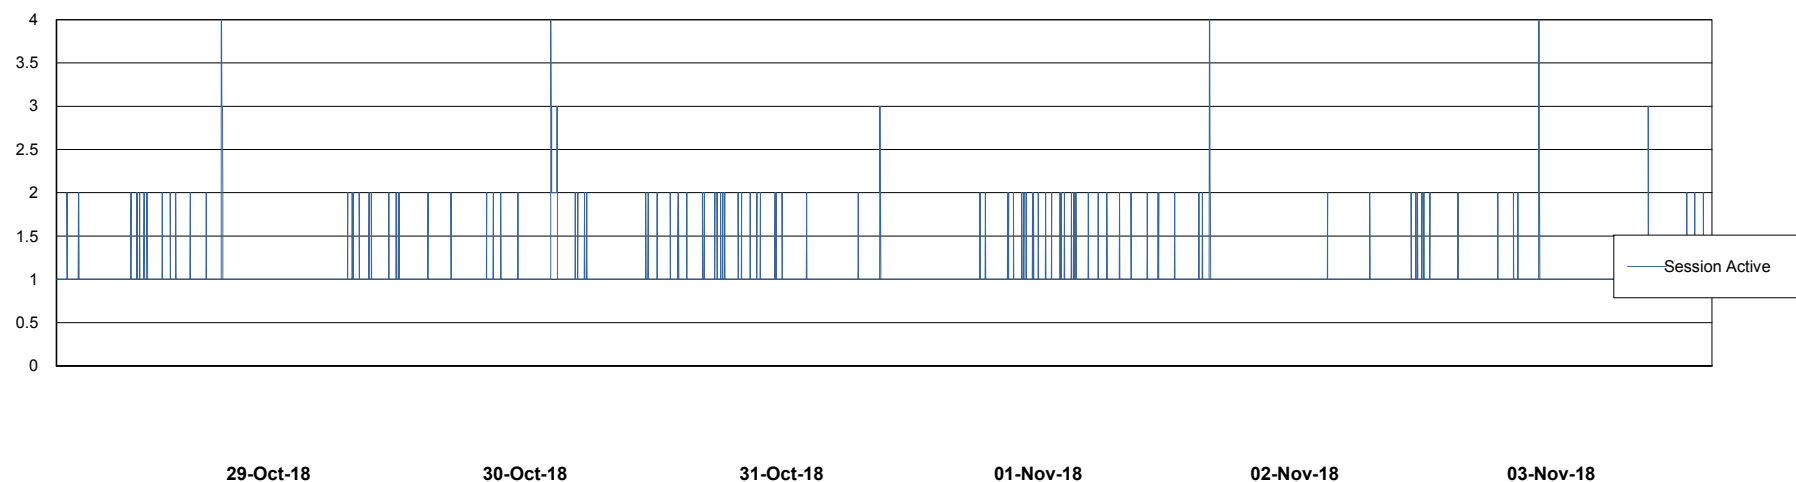

Weekly SLA Customer Report

Customer WBL_Production
Database ID 40

Harddisk Usage WBL_PRD_ORACLE1

	Free disk space on c: (%)	Total disk space on c: (Gb)	Free disk space on d: (%)	Total disk space on d: (Gb)	Free disk space on e: (%)	Total disk space on e: (Gb)	Free disk space on f: (%)	Total disk space on f: (Gb)
03-Nov-18	72	120	79	200	93	200	92	100
02-Nov-18	72	120	79	200	93	200	93	100
01-Nov-18	72	120	79	200	93	200	93	100
31-Oct-18	72	120	79	200	93	200	94	100
30-Oct-18	72	120	79	200	93	200	94	100
29-Oct-18	72	120	79	200	93	200	94	100
28-Oct-18	72	120	79	200	93	200	95	100

Harddisk Usage WBL_PRD_ORACLE2

	Free disk space on c: (%)	Total disk space on c: (Gb)	Free disk space on d: (%)	Total disk space on d: (Gb)	Free disk space on e: (%)	Total disk space on e: (Gb)	Free disk space on f: (%)	Total disk space on f: (Gb)
03-Nov-18	74	120	90	200	89	200	96	200
02-Nov-18	74	120	90	200	89	200	96	200
01-Nov-18	74	120	90	200	89	200	96	200
31-Oct-18	74	120	90	200	89	200	96	200
30-Oct-18	74	120	90	200	89	200	97	200
29-Oct-18	74	120	90	200	89	200	97	200
28-Oct-18	74	120	90	200	89	200	97	200

Weekly SLA Customer Report

Customer WBL_Production
Database ID 40

Database Performance WBLDB_Production

DB Processes Max 500
DB Sessions Max 772

Weekly SLA Customer Report

Customer WBL_Production
Database ID 40