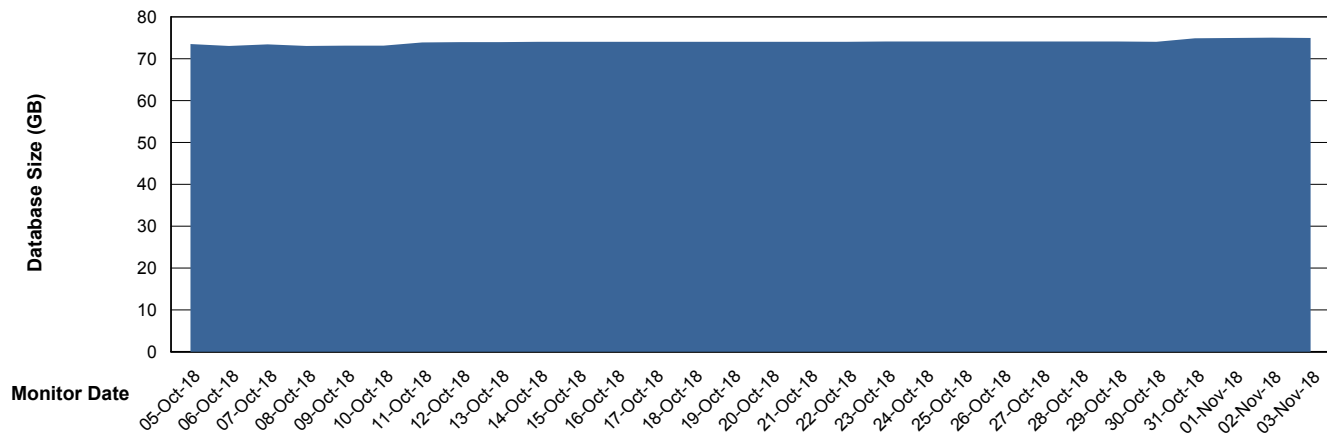

DATABASE SIZE VOSBIDB_Production

Database growth over last month