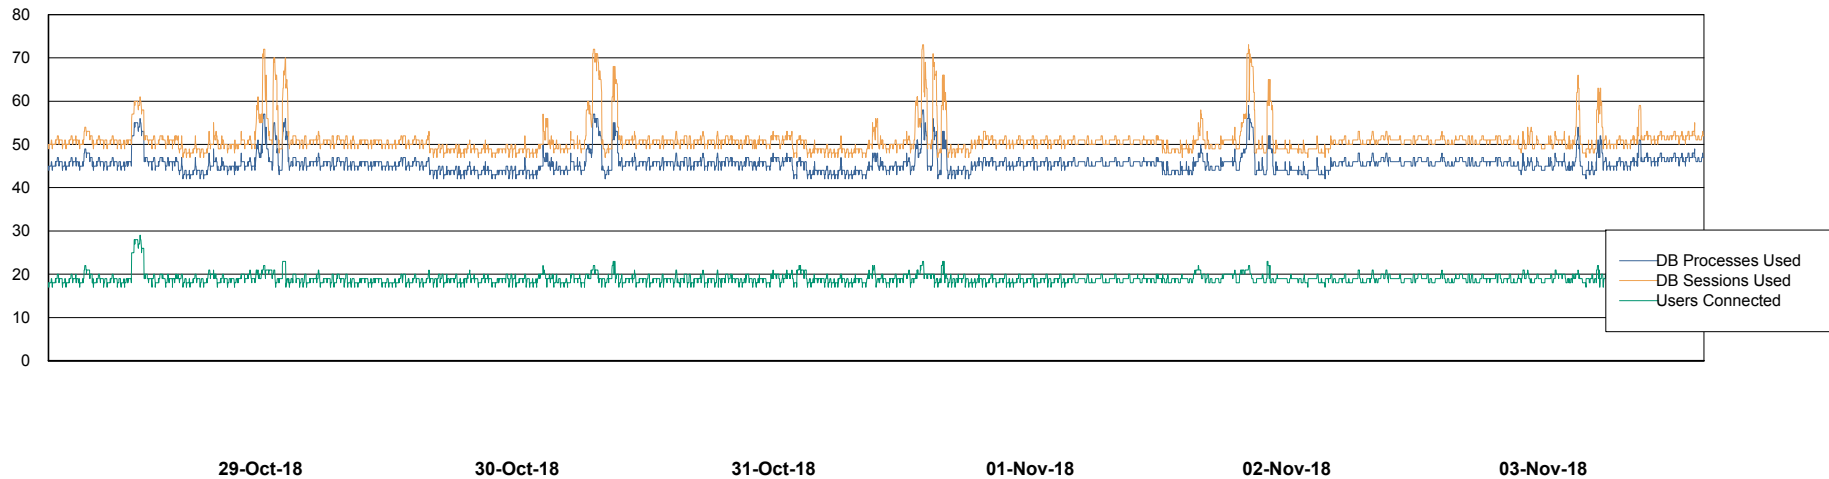

Database Performance VOSBIDB_Production

DB Processes Max 500
DB Sessions Max 772