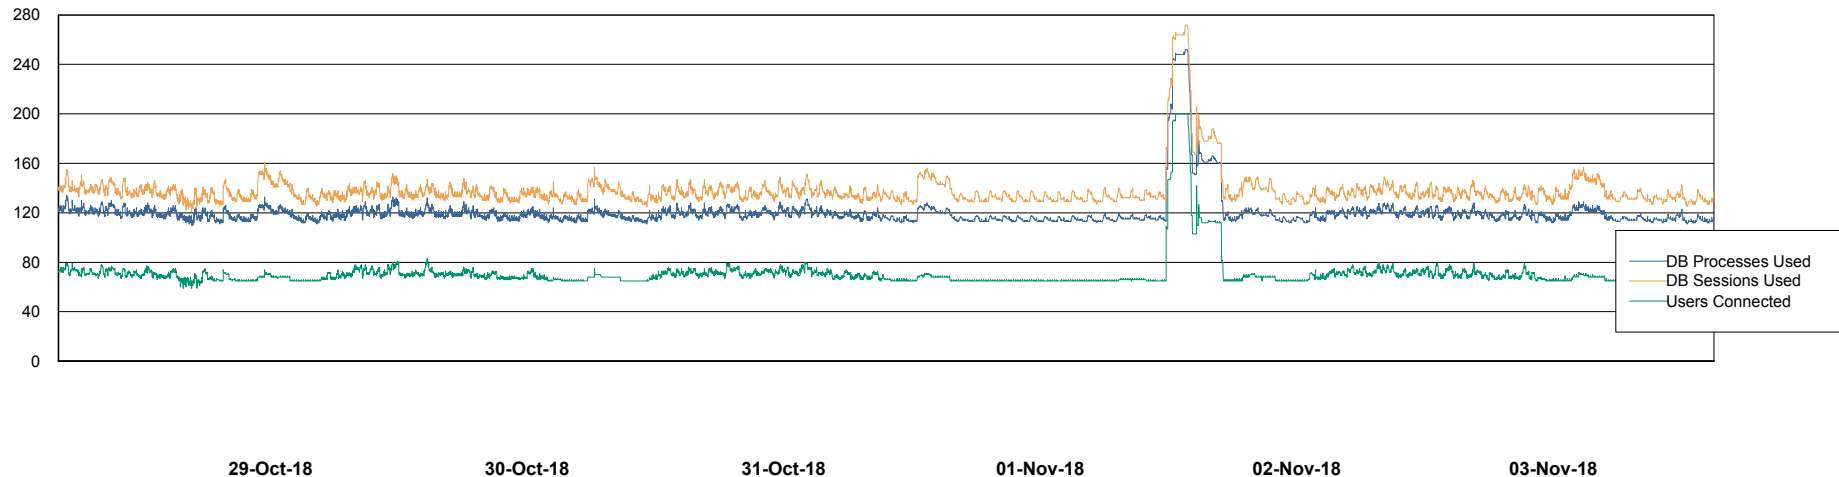

Database Performance VOSDB_Production

DB Processes Max 300
DB Sessions Max 472