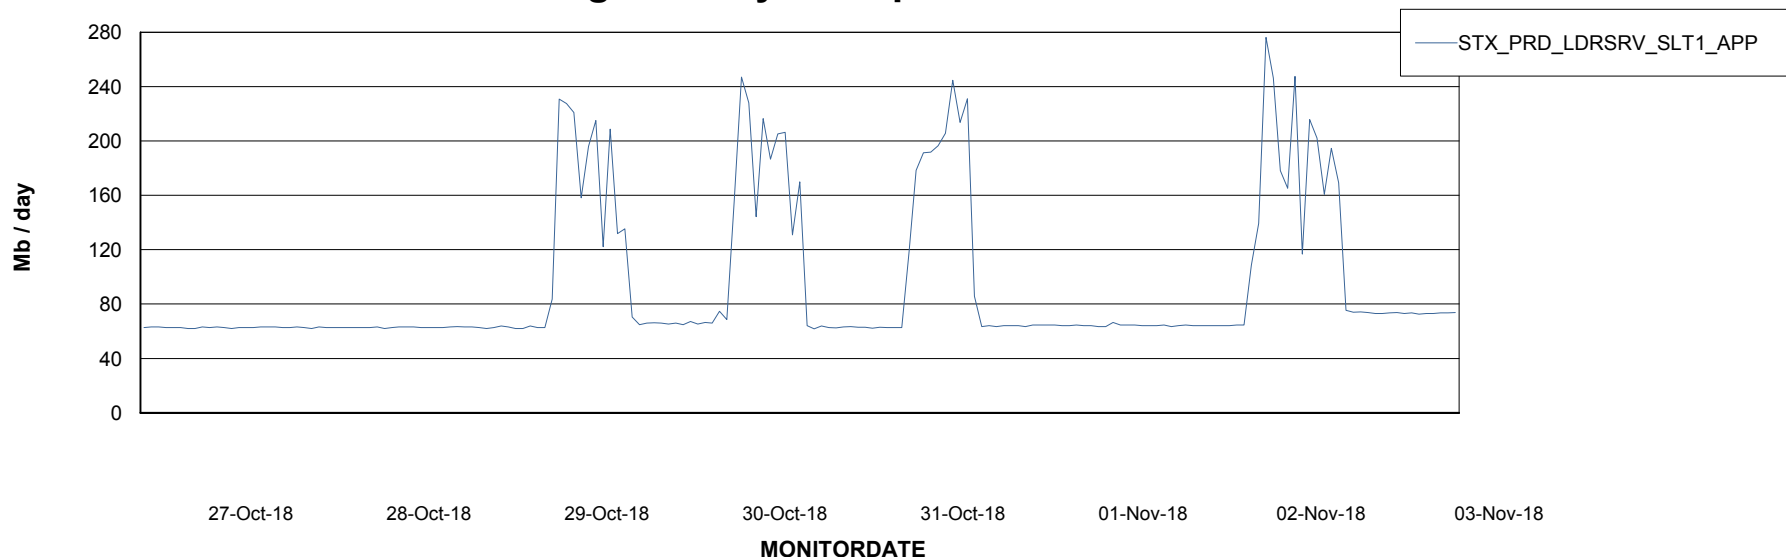

ABSSolute Application Server Services

Avg memory used per ABS Server Service