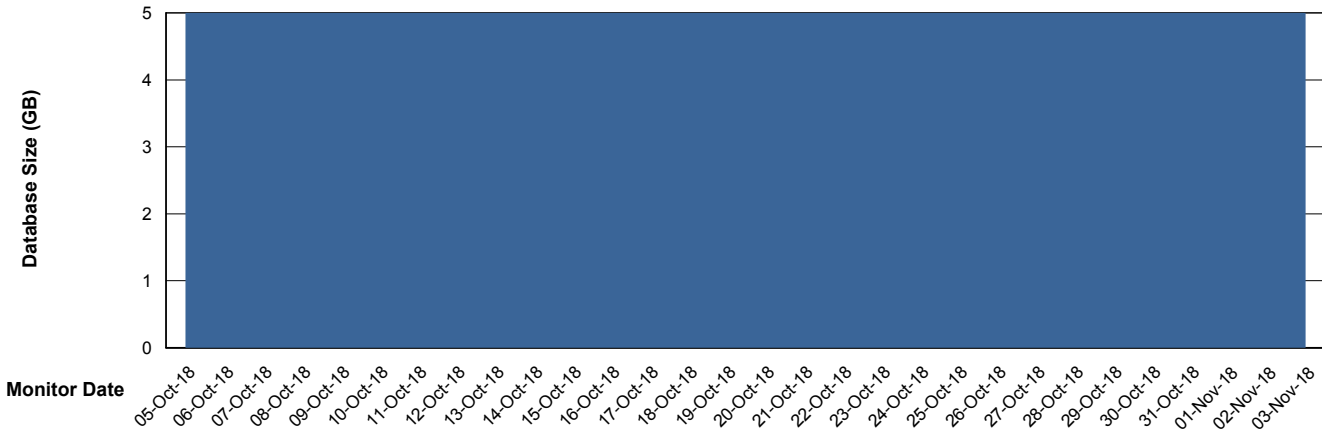

Weekly SLA Customer Report

Customer STX_Production
Database ID 71

Database Performance STXDB_Production

DB Processes Max 150
DB Sessions Max 248

Weekly SLA Customer Report

Customer STX_Production
 Database ID 71

DATABASE SIZE STXDB_Production

Database growth over last month

Database Tablespace STXDB_Production

| Date | Tablespace Name | Filesize (Gb) | Usedsize (Gb) | Percentage free |
|-----------|-----------------|---------------|---------------|-----------------|
| 03-Nov-18 | ABSDATA | 5 | 4 | 20 |
| | INDX | 1 | 0 | 100 |
| 02-Nov-18 | ABSDATA | 5 | 4 | 20 |
| | INDX | 1 | 0 | 100 |
| 01-Nov-18 | ABSDATA | 5 | 4 | 20 |
| | INDX | 1 | 0 | 100 |
| 31-Oct-18 | ABSDATA | 5 | 4 | 20 |
| | INDX | 1 | 0 | 100 |
| 30-Oct-18 | ABSDATA | 5 | 4 | 20 |
| | INDX | 1 | 0 | 100 |
| 29-Oct-18 | ABSDATA | 5 | 4 | 20 |
| | INDX | 1 | 0 | 100 |
| 28-Oct-18 | ABSDATA | 5 | 4 | 20 |
| | INDX | 1 | 0 | 100 |