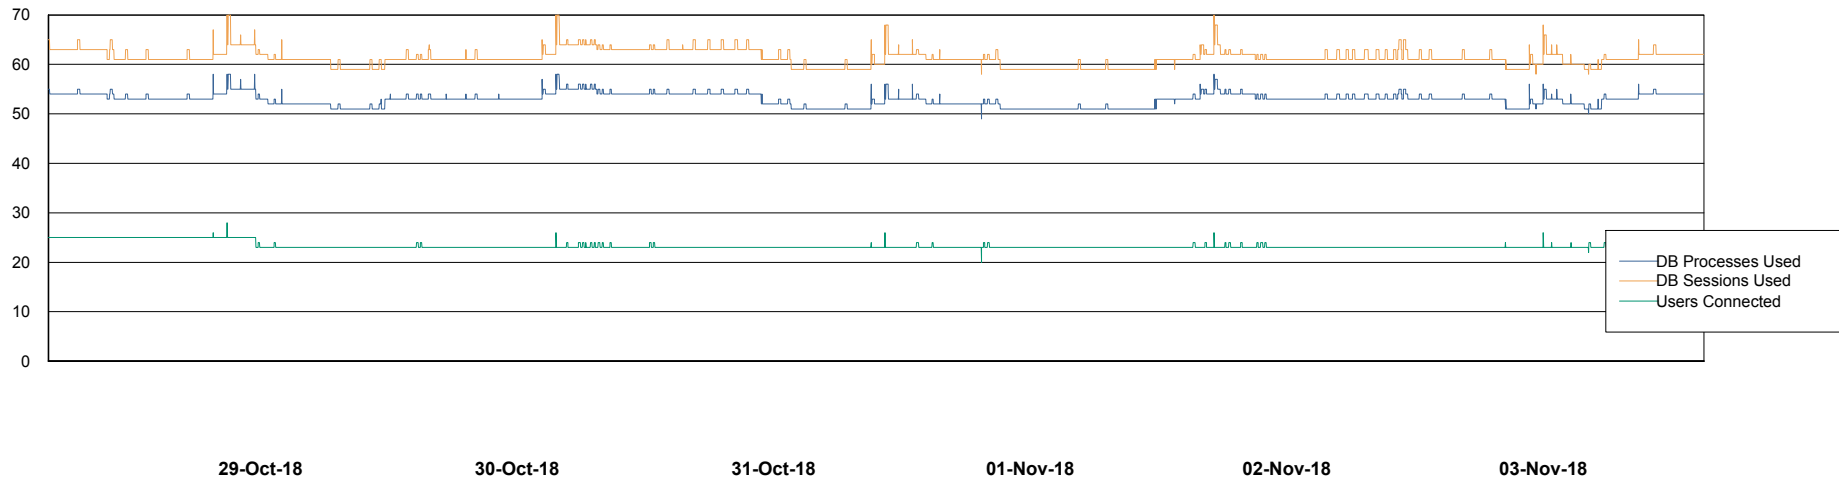

Weekly SLA Customer Report

Customer STX_Production
Database ID 71

Harddisk Usage STX_PRD_LDRSRV

| | Free disk space on c: (%) | Total disk space on c: (Gb) | Free disk space on d: (%) | Total disk space on d: (Gb) |
|-----------|---------------------------|-----------------------------|---------------------------|-----------------------------|
| 03-Nov-18 | 41 | 100 | 40 | 400 |
| 02-Nov-18 | 41 | 100 | 40 | 400 |
| 01-Nov-18 | 41 | 100 | 40 | 400 |
| 31-Oct-18 | 41 | 100 | 40 | 400 |
| 30-Oct-18 | 41 | 100 | 40 | 400 |
| 29-Oct-18 | 41 | 100 | 40 | 400 |
| 28-Oct-18 | 41 | 100 | 40 | 400 |

Weekly SLA Customer Report

Customer STX_Production
Database ID 71

Database Performance STXDB_Production

DB Processes Max 150
DB Sessions Max 248

Weekly SLA Customer Report

Customer STX_Production
 Database ID 71