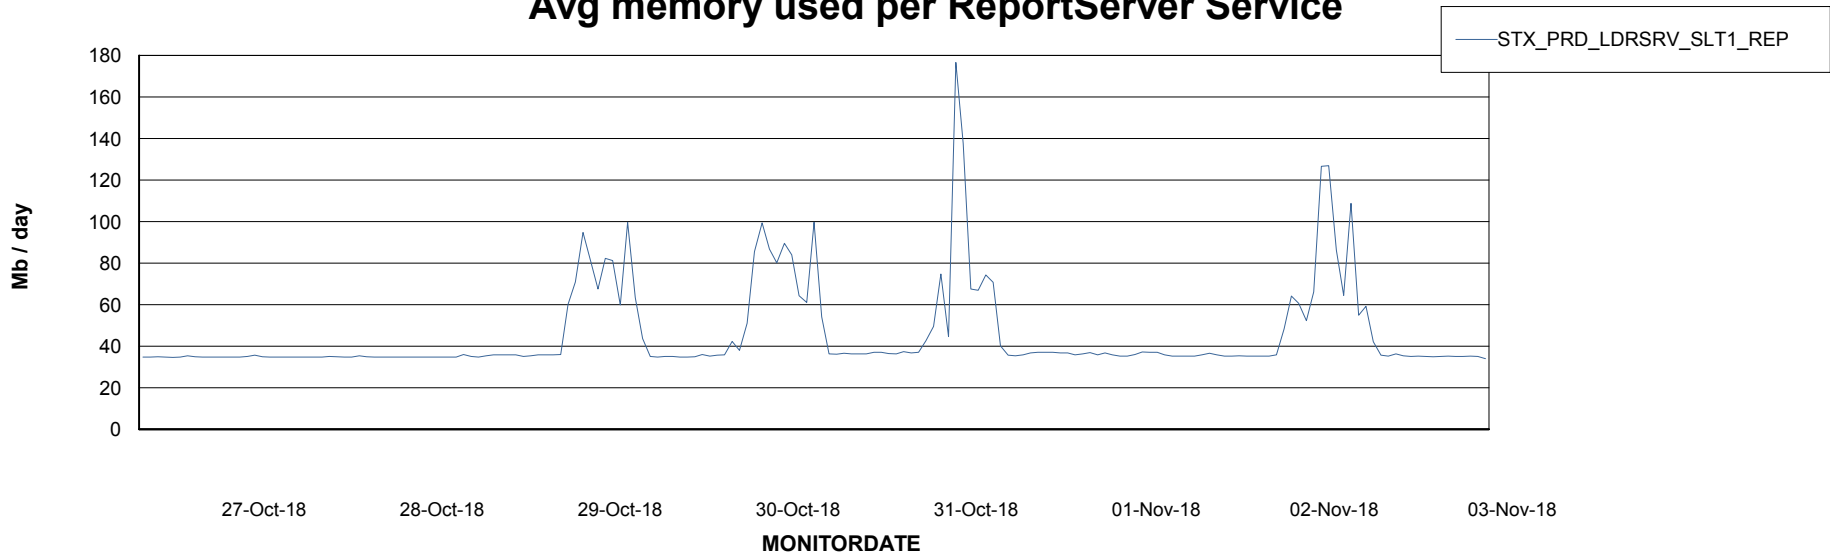

ABSSolute Application ReportServer Services

Avg memory used per ReportServer Service