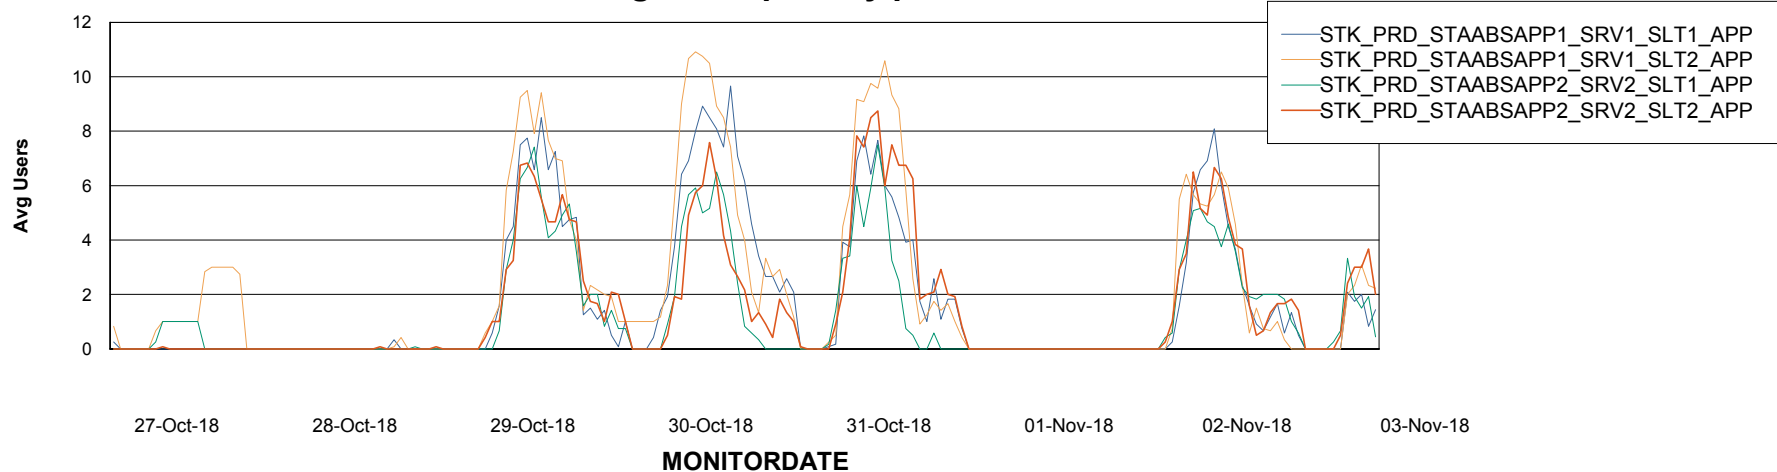

Avg users per day per ABS server