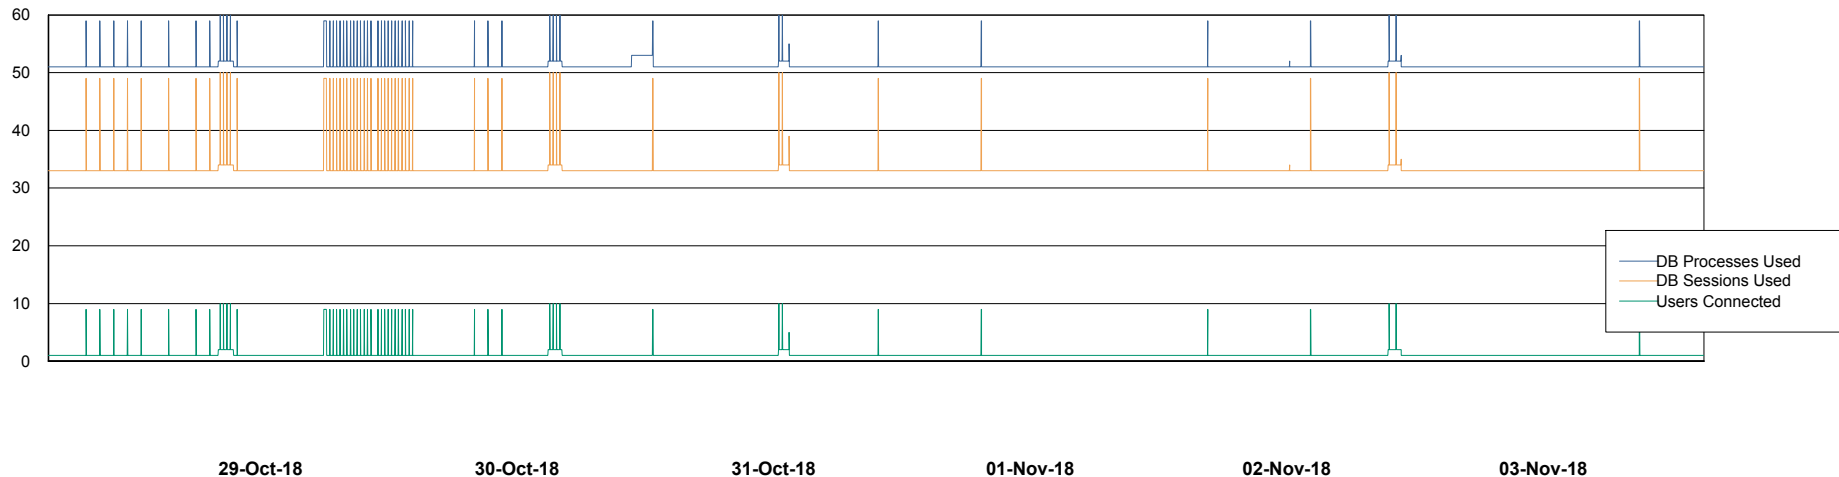

Database Performance STKDB_ABS1SB Standby Database

DB Processes Max 500
DB Sessions Max 774