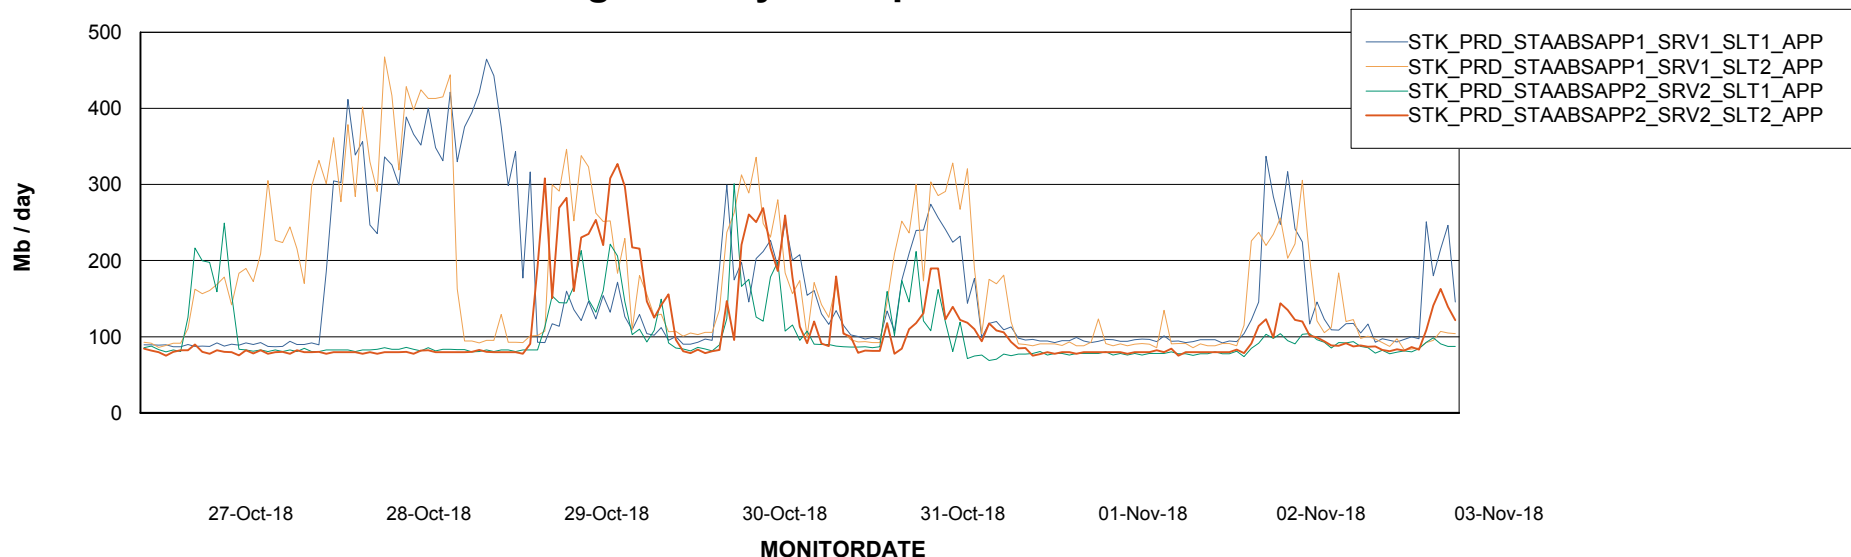

ABSolute Application Server Services

Avg memory used per ABS Server Service