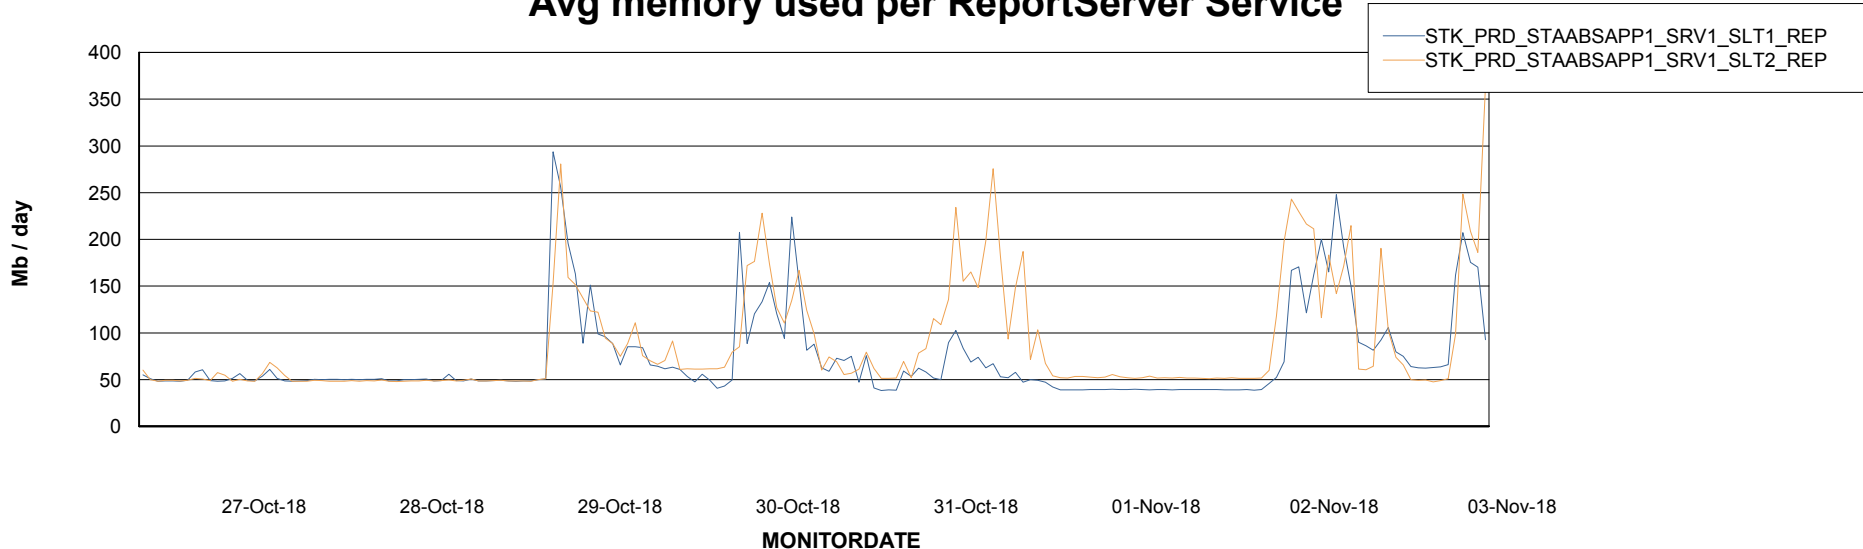

ABSSolute Application ReportServer Services

Avg memory used per ReportServer Service