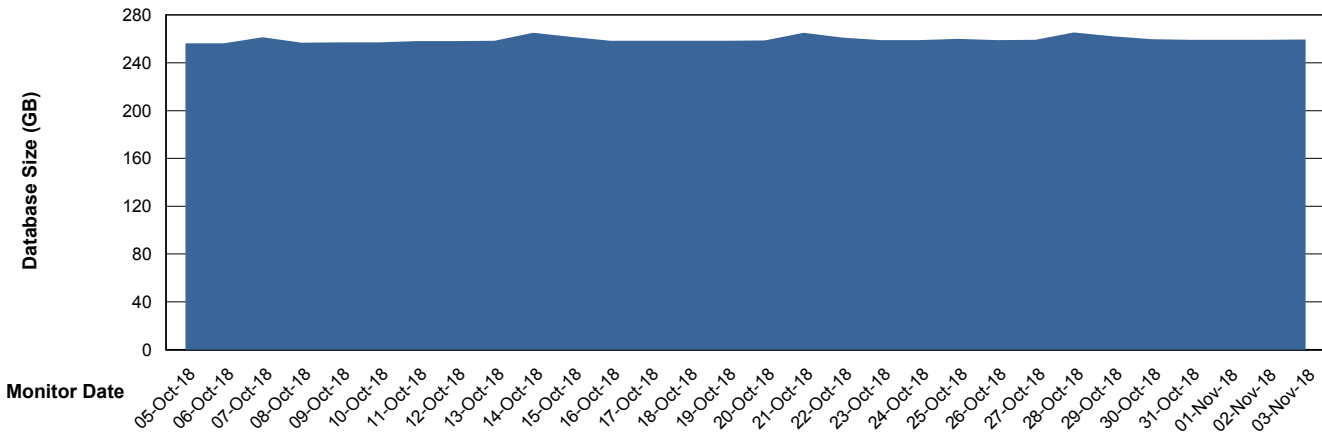

DATABASE SIZE STKDB_ABS1 Production Database

Database growth over last month

Database Tablespace STKDB_ABS1 Production Database

Date	Tablespace Name	Filesize (Gb)	Usedsize (Gb)	Percentage free
03-Nov-18	ABSDATA	179	133	26
	INDX	148	122	18
02-Nov-18	ABSDATA	179	133	26
	INDX	148	122	18
01-Nov-18	ABSDATA	179	134	25
	INDX	148	122	18
31-Oct-18	ABSDATA	179	134	25
	INDX	148	122	18
30-Oct-18	ABSDATA	179	133	26
	INDX	148	122	18
29-Oct-18	ABSDATA	179	133	26
	INDX	148	122	18
28-Oct-18	ABSDATA	179	133	26
	INDX	148	122	18