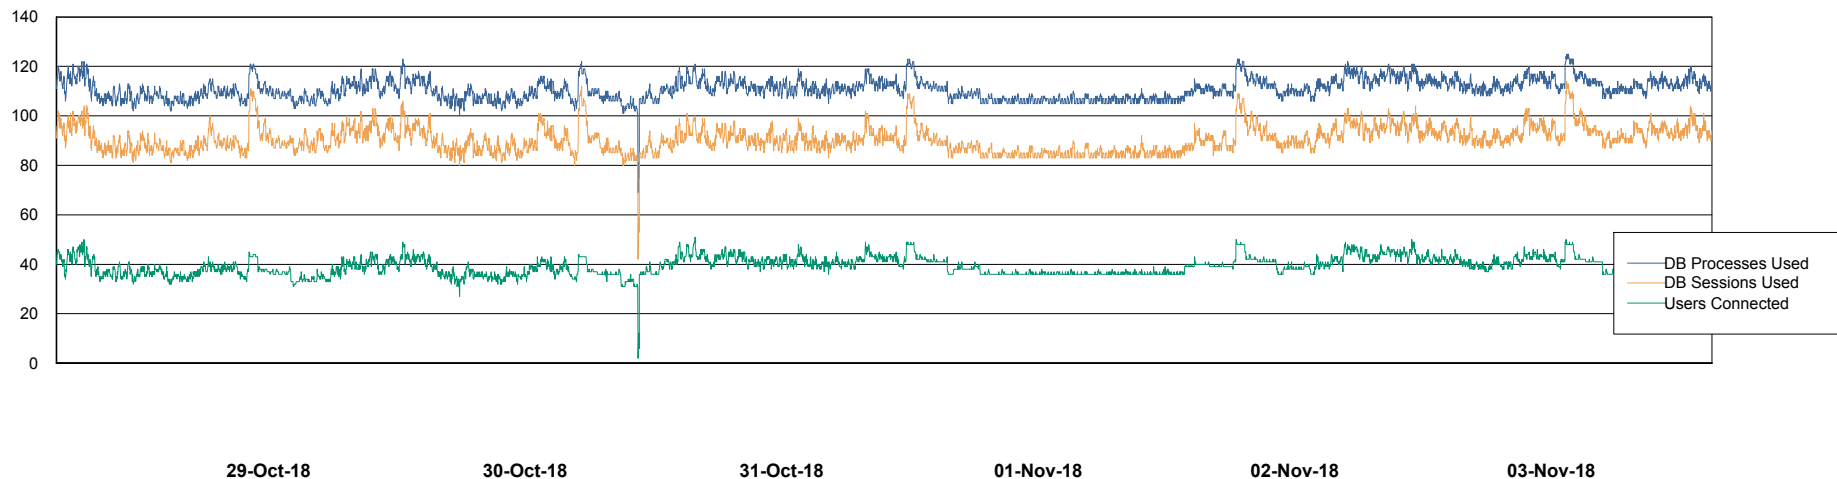

Database Performance STKDB_ABS1 Production Database

DB Processes Max 500
DB Sessions Max 776