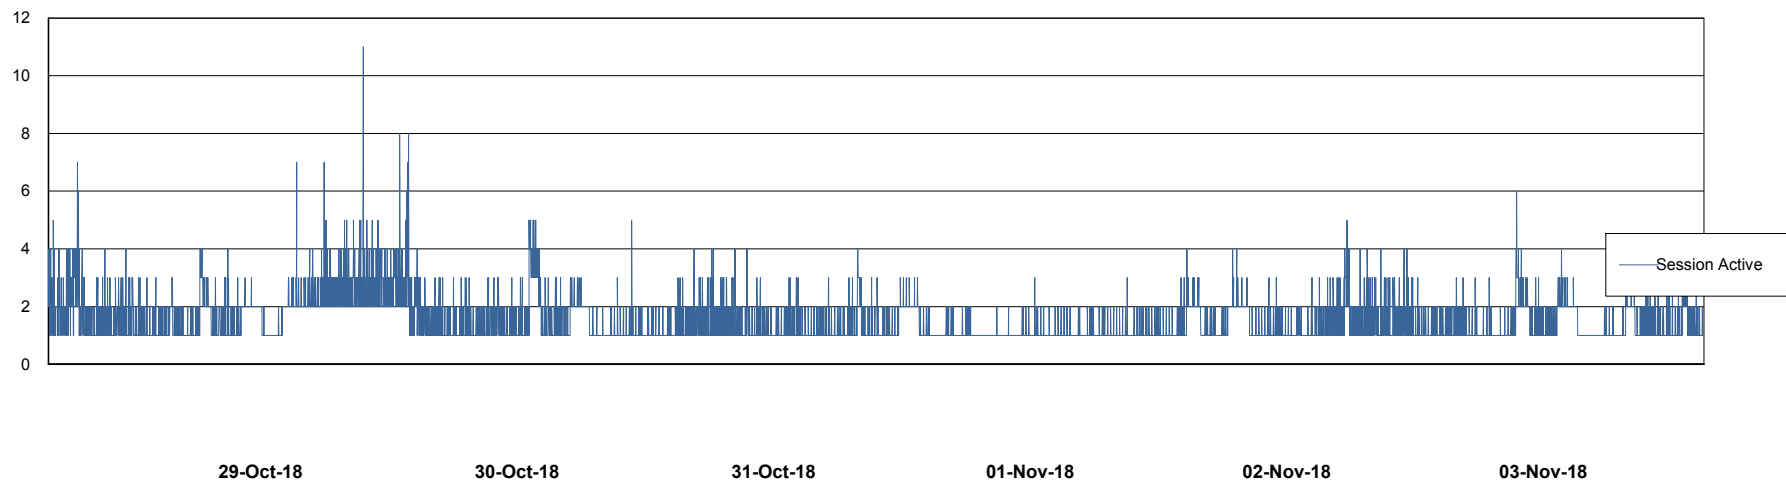

Database Performance STKDB_ABS1 Production Database

DB Processes Max 500
DB Sessions Max 776