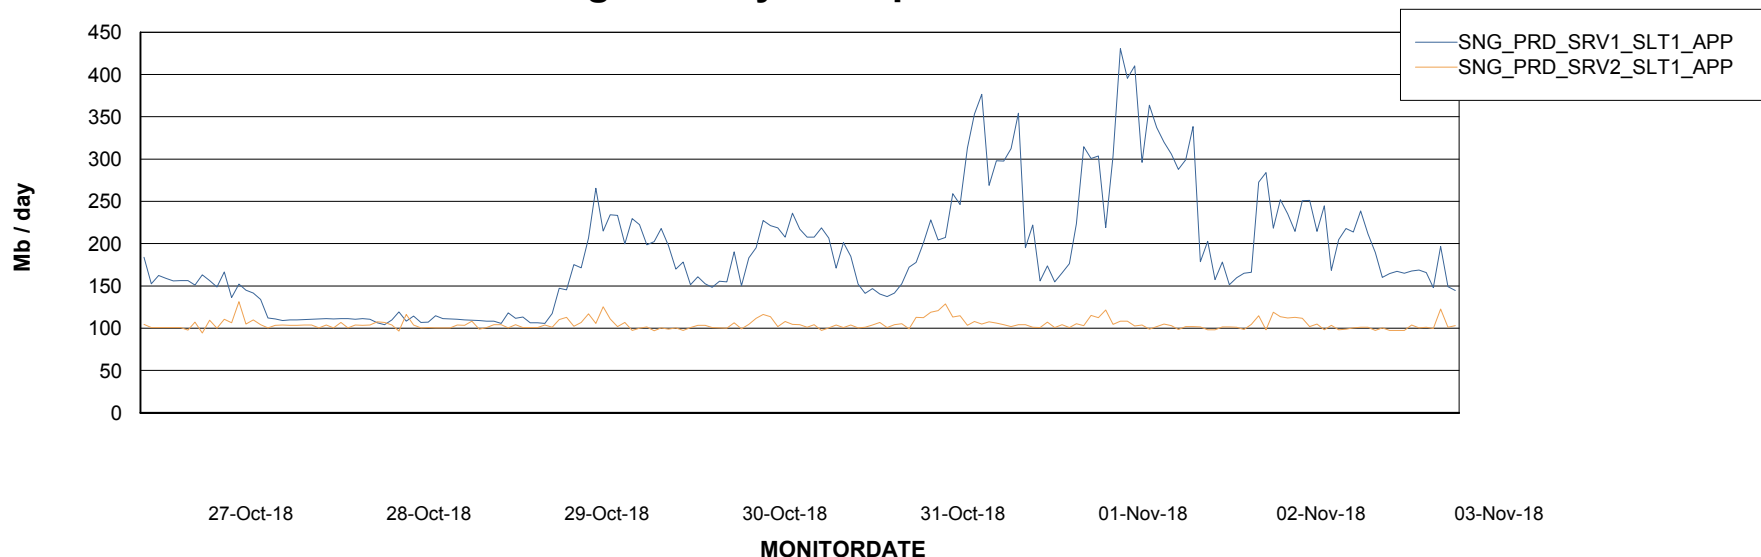

ABSSolute Application Server Services

Avg memory used per ABS Server Service