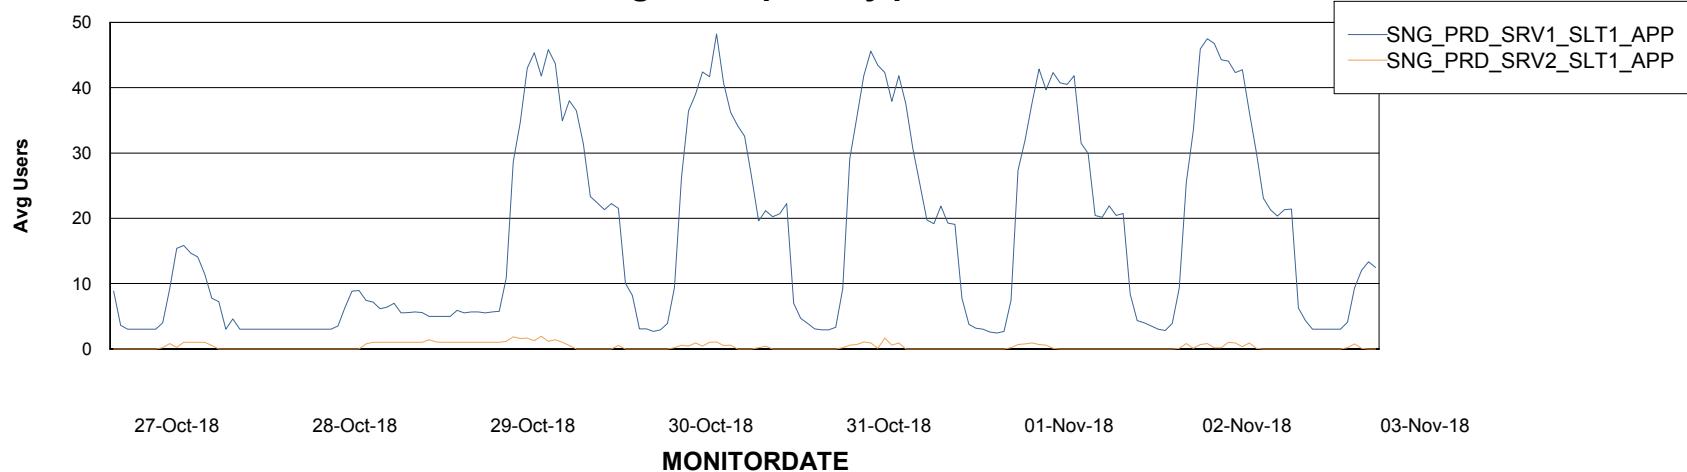

Avg users per day per ABS server