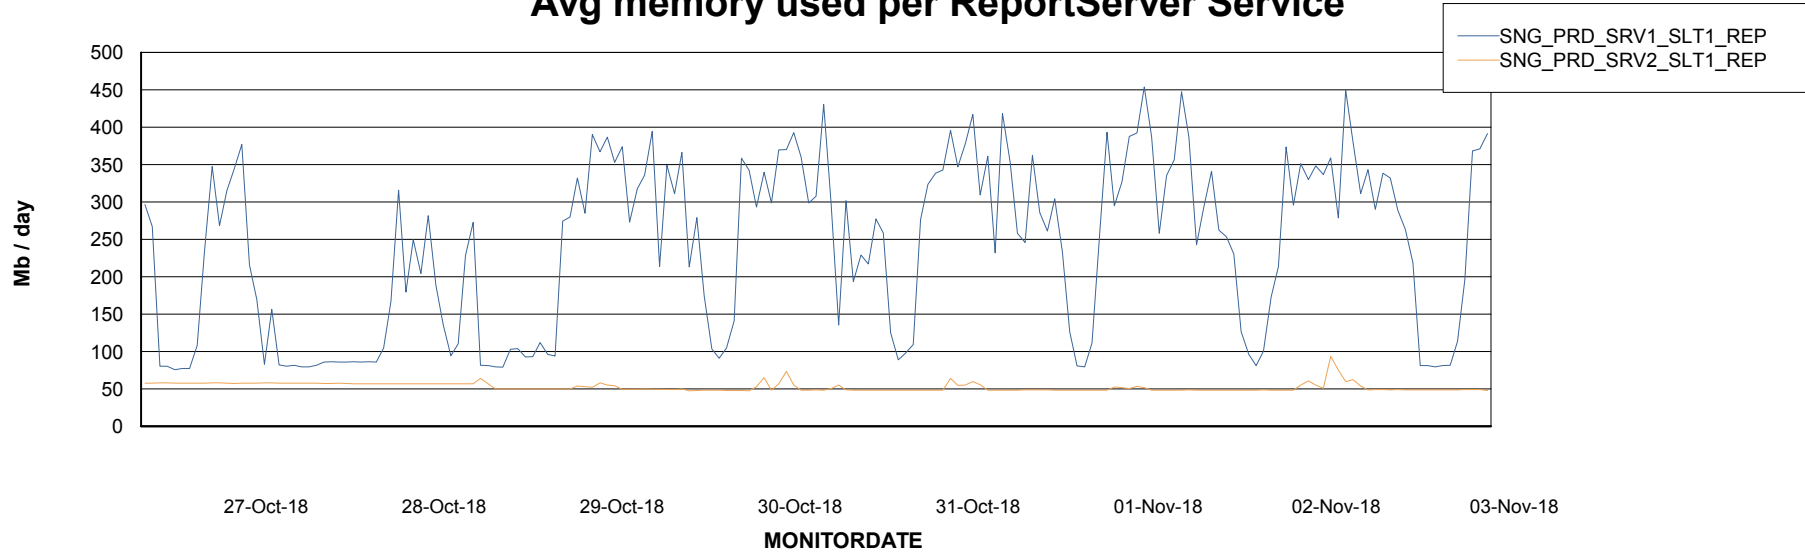

ABSSolute Application ReportServer Services

Avg memory used per ReportServer Service