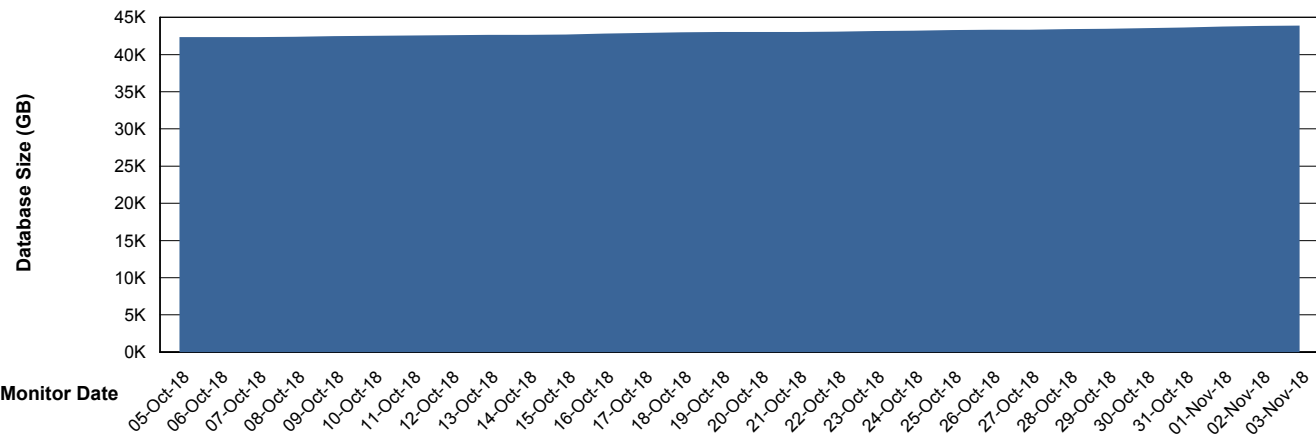

DATABASE SIZE RSSDB_Production

Database growth over last month