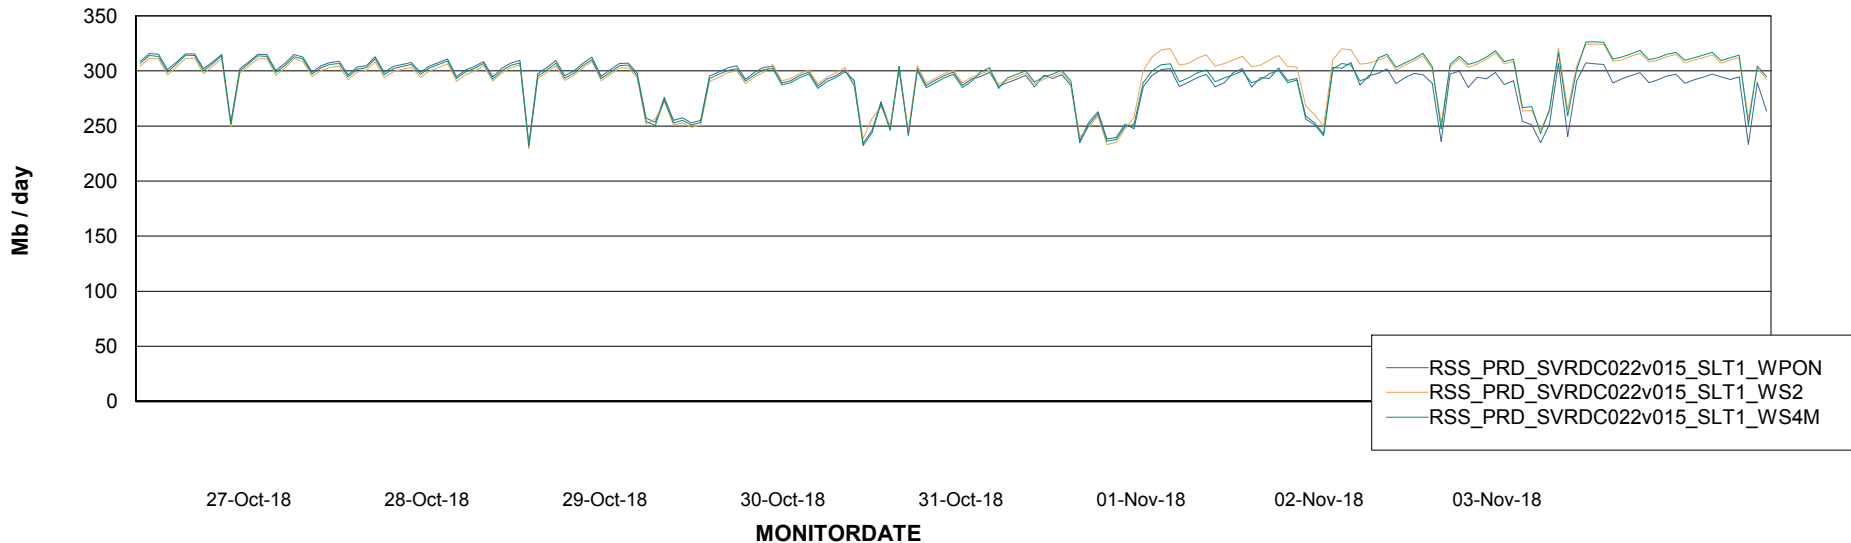

ABSSolute Application ReportServer Services

Avg memory used per ReportServer Service

Weekly SLA Customer Report

Customer RSS Production
Database ID 52

ABSolute Web Component Services

Avg memory used per ABS Web component