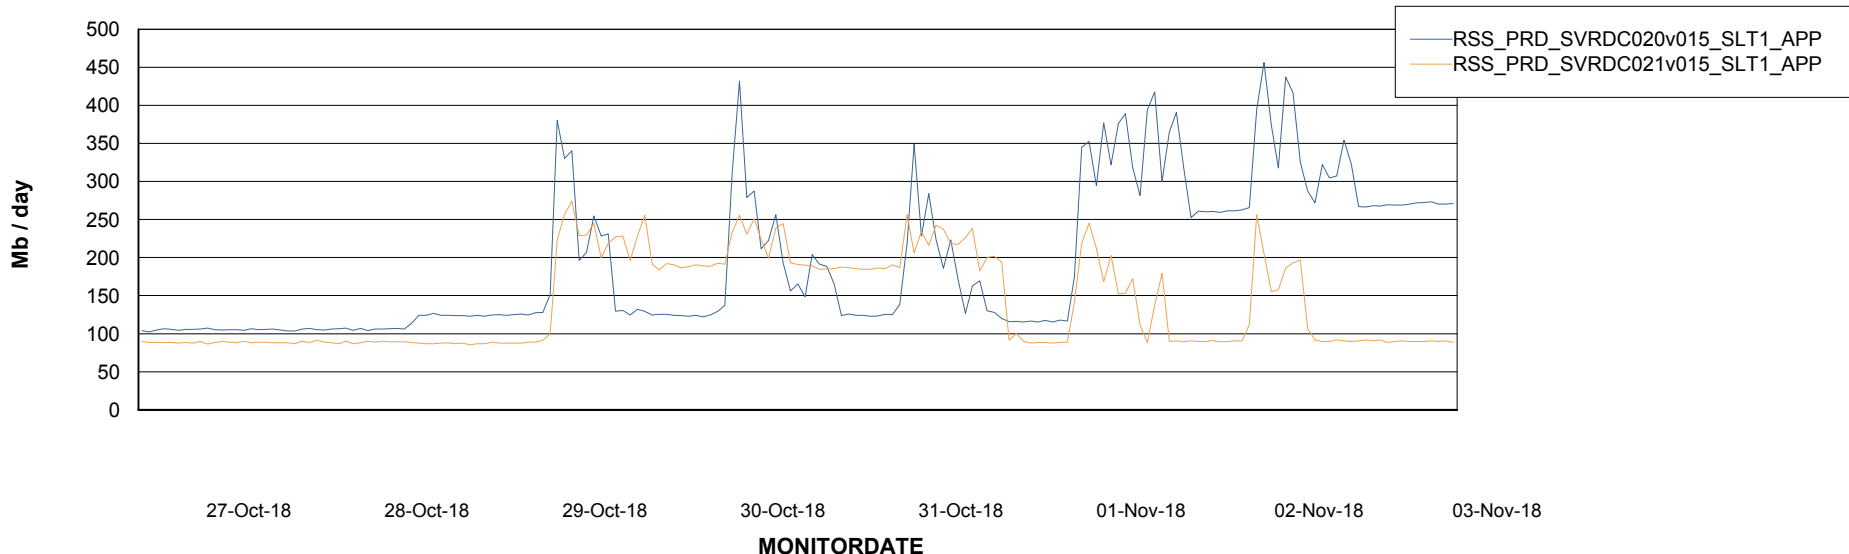

ABSSolute Application Server Services

Avg memory used per ABS Server Service