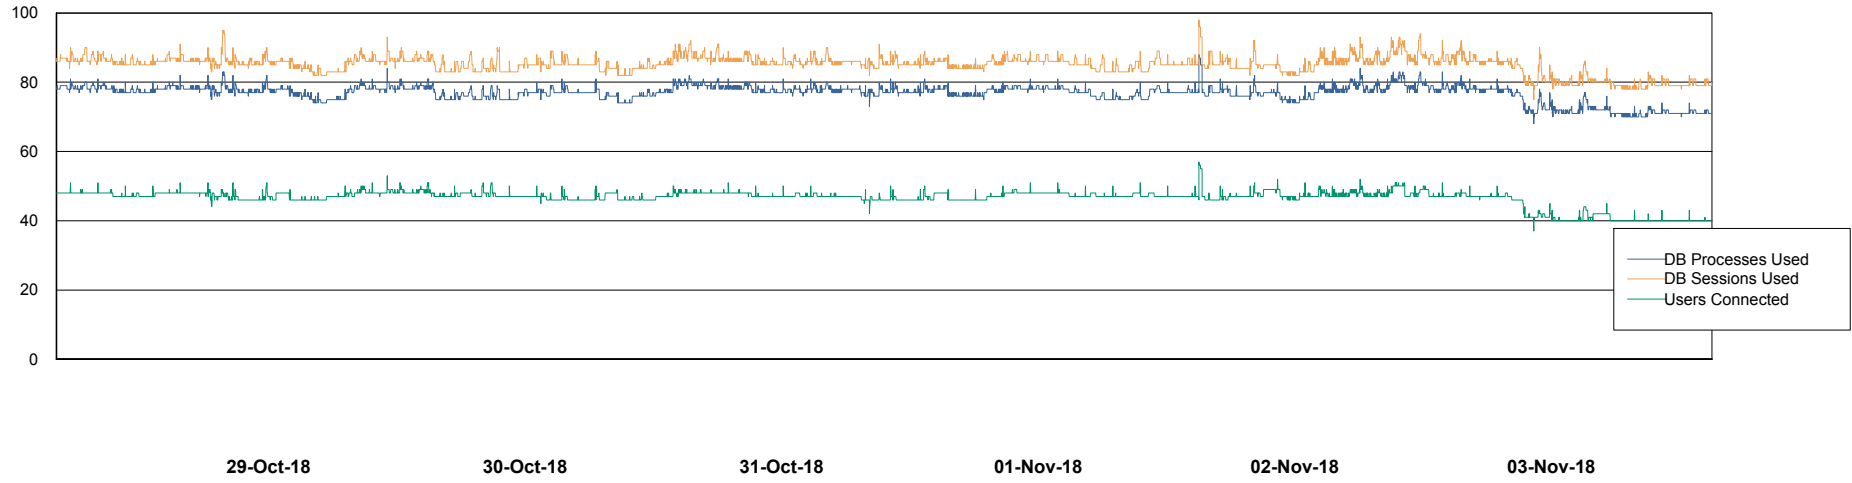

Database Performance RSSDB_Production