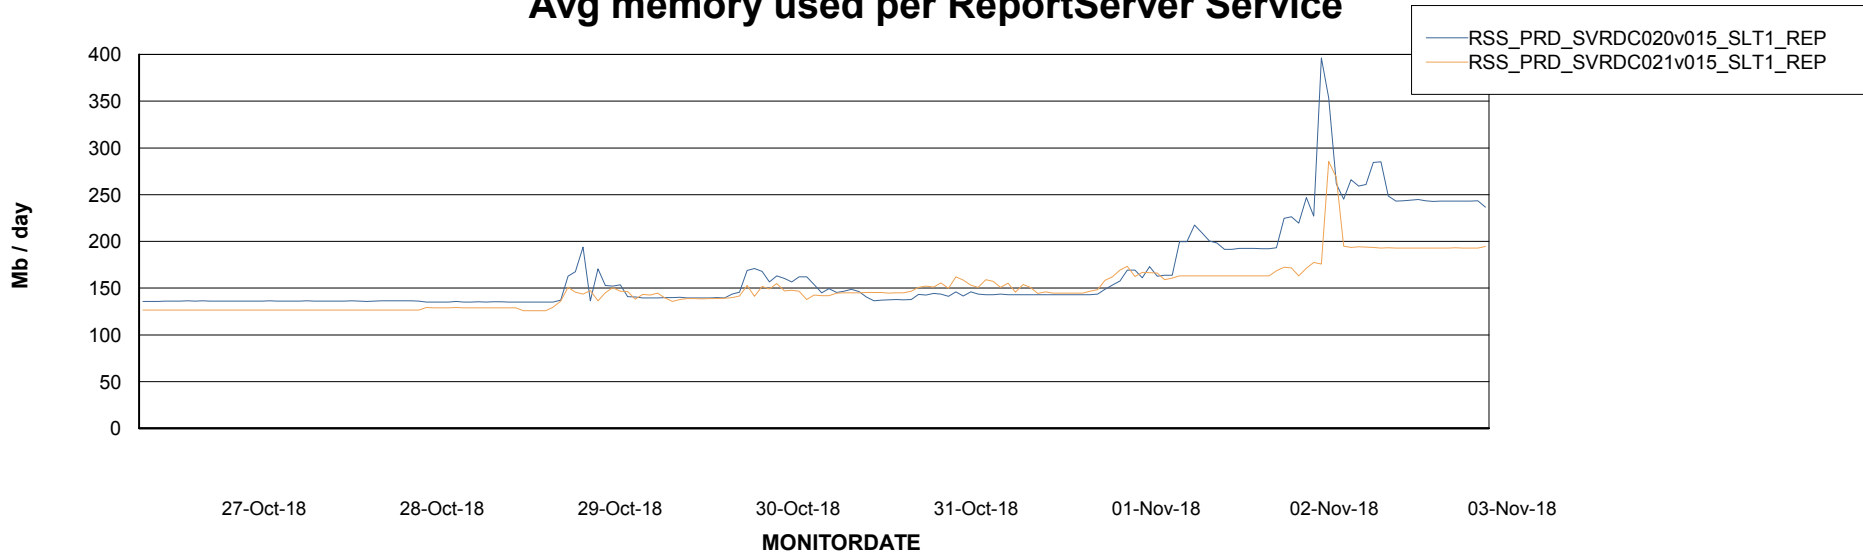

ABSSolute Application ReportServer Services

Avg memory used per ReportServer Service