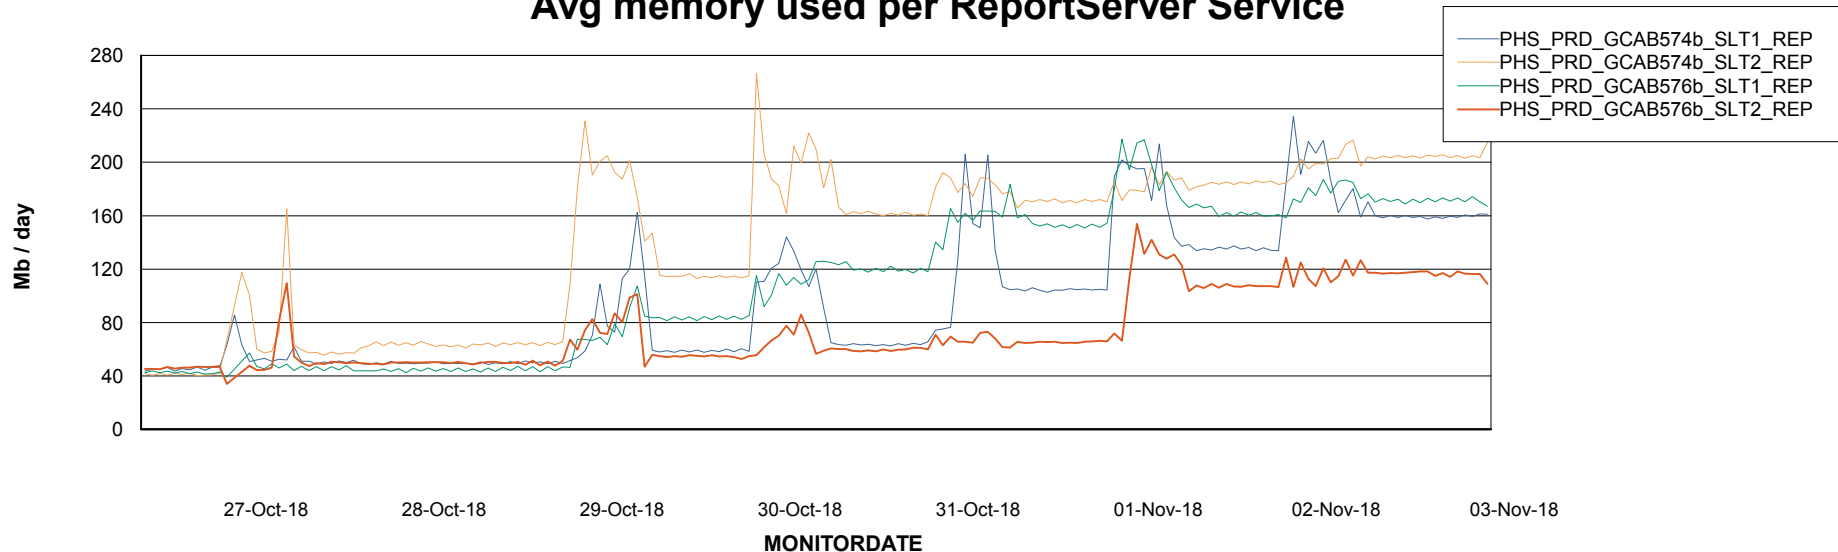

Avg memory used per ABS Server Service

Avg users per day per ABS server

Weekly SLA Customer Report

Customer PHS_Production
Database ID 47

ABSSolute Application ReportServer Services

Avg memory used per ReportServer Service