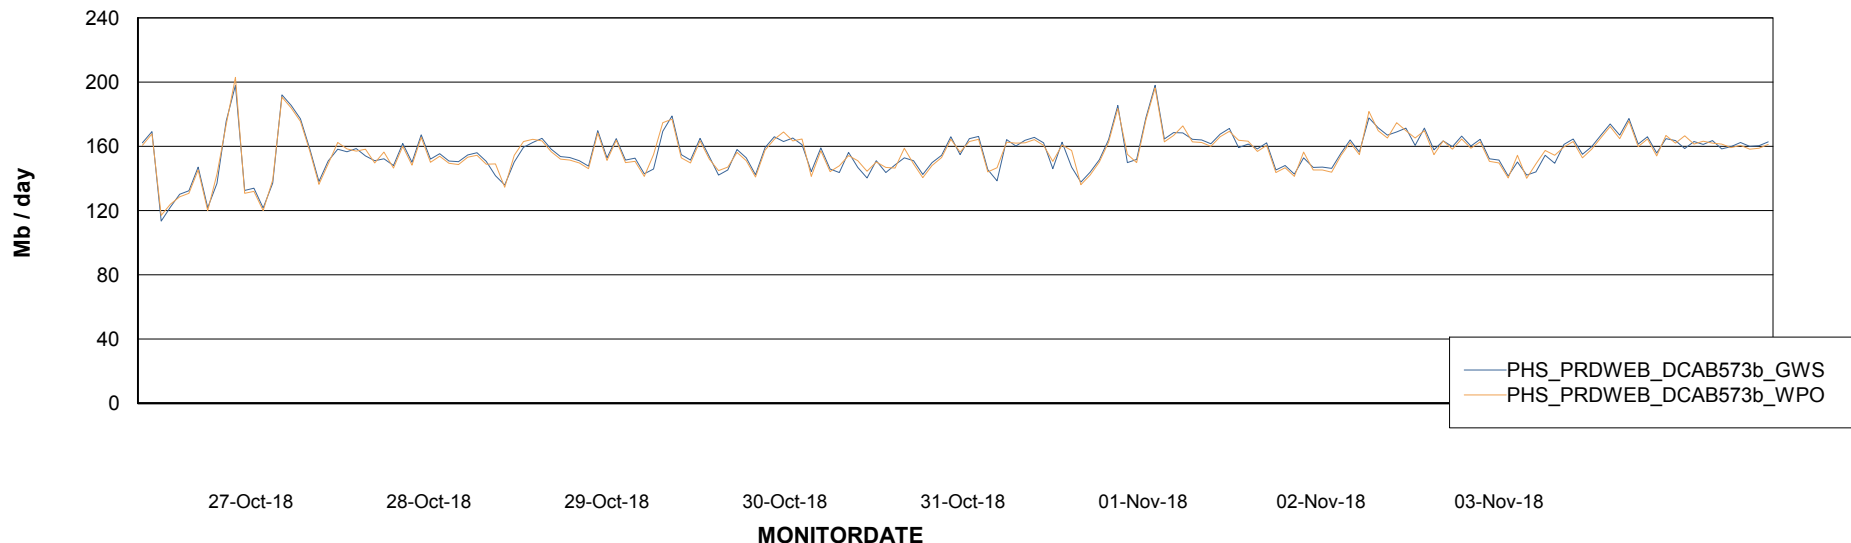

ABSSolute Web Component Services

Avg memory used per ABS Web component