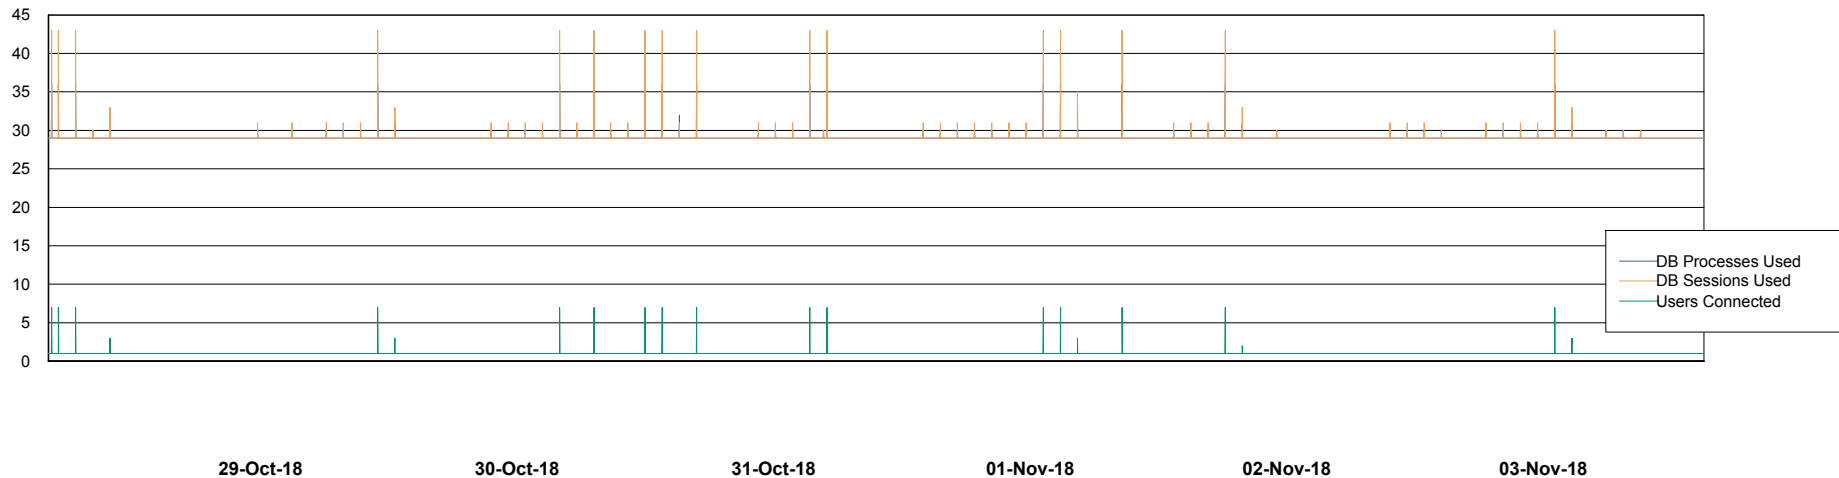

Database Performance PHSDB_Standby

DB Processes Max 500
DB Sessions Max 772