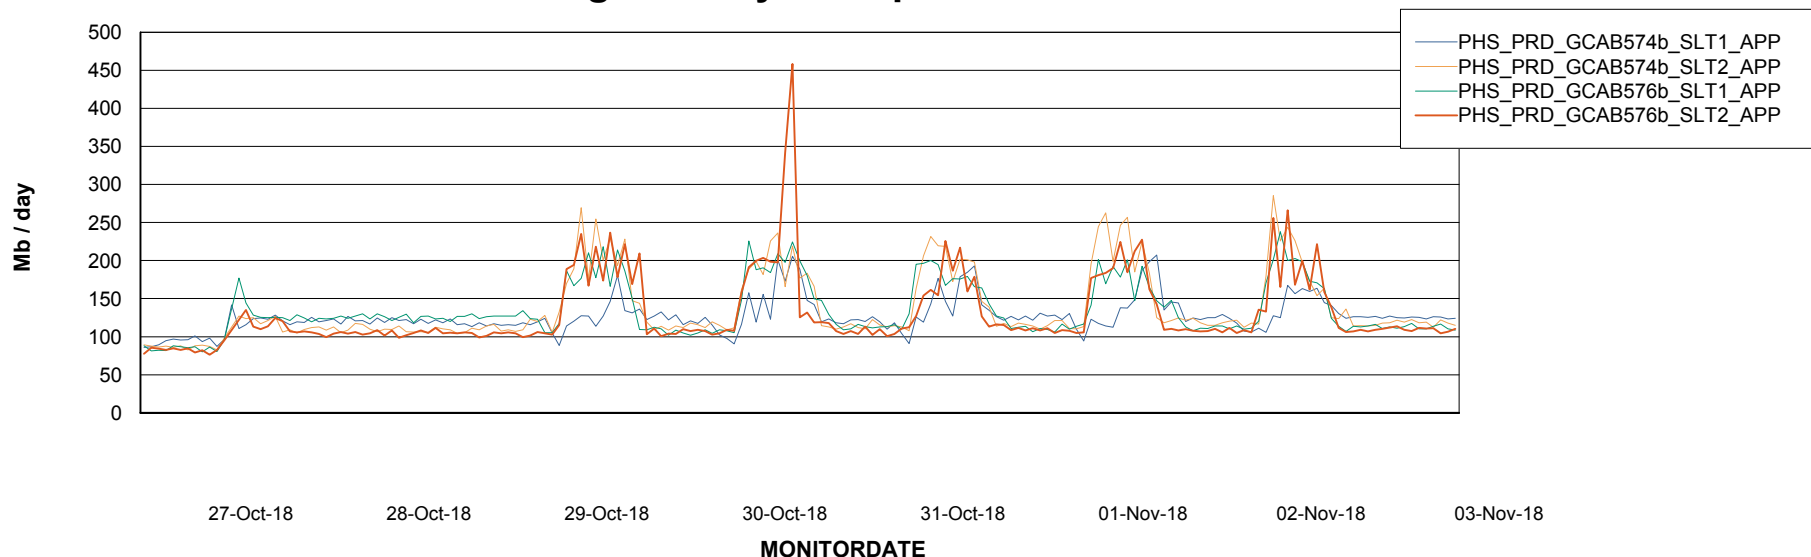

ABSSolute Application Server Services

Avg memory used per ABS Server Service