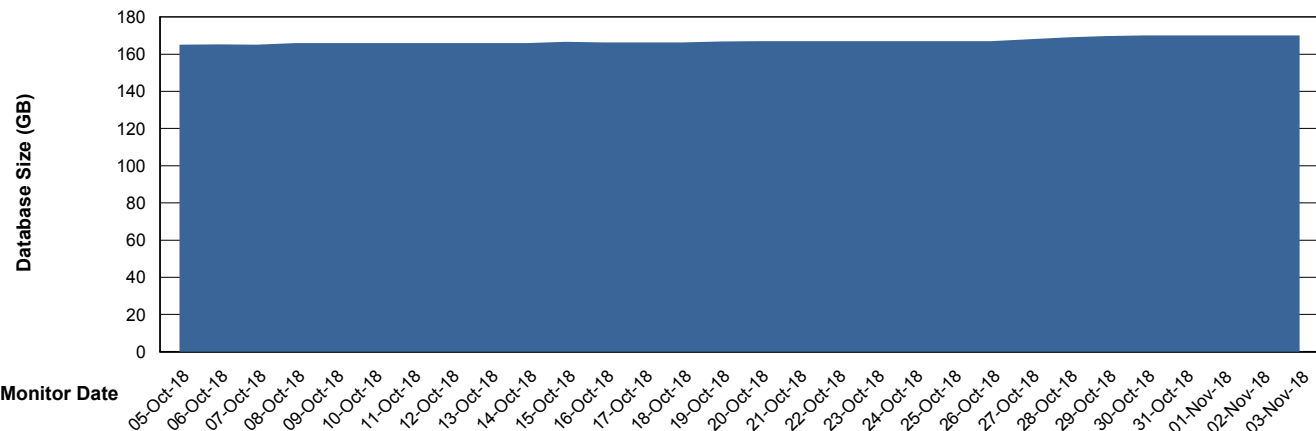

Database Performance PHSDB_Standby

DB Processes Max 500
DB Sessions Max 772

Weekly SLA Customer Report

Customer PHS_Production
 Database ID 47

DATABASE SIZE PHSDB_Production

Database growth over last month