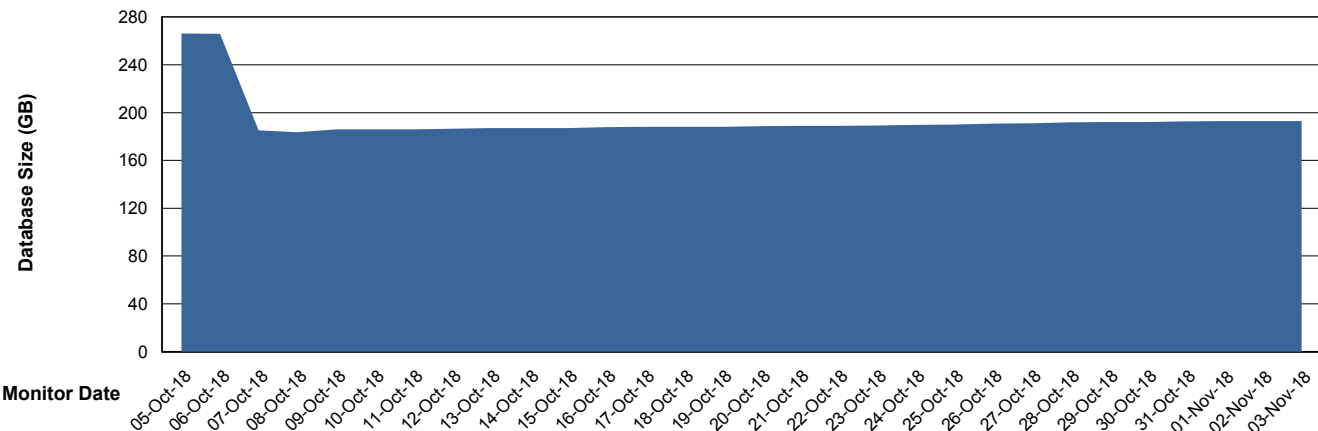

Database Performance PCODB_Standby

DB Processes Max 350
DB Sessions Max 552

Weekly SLA Customer Report

Customer PCO Production
 Database ID 44

DATABASE SIZE PCODB_Production

Database growth over last month