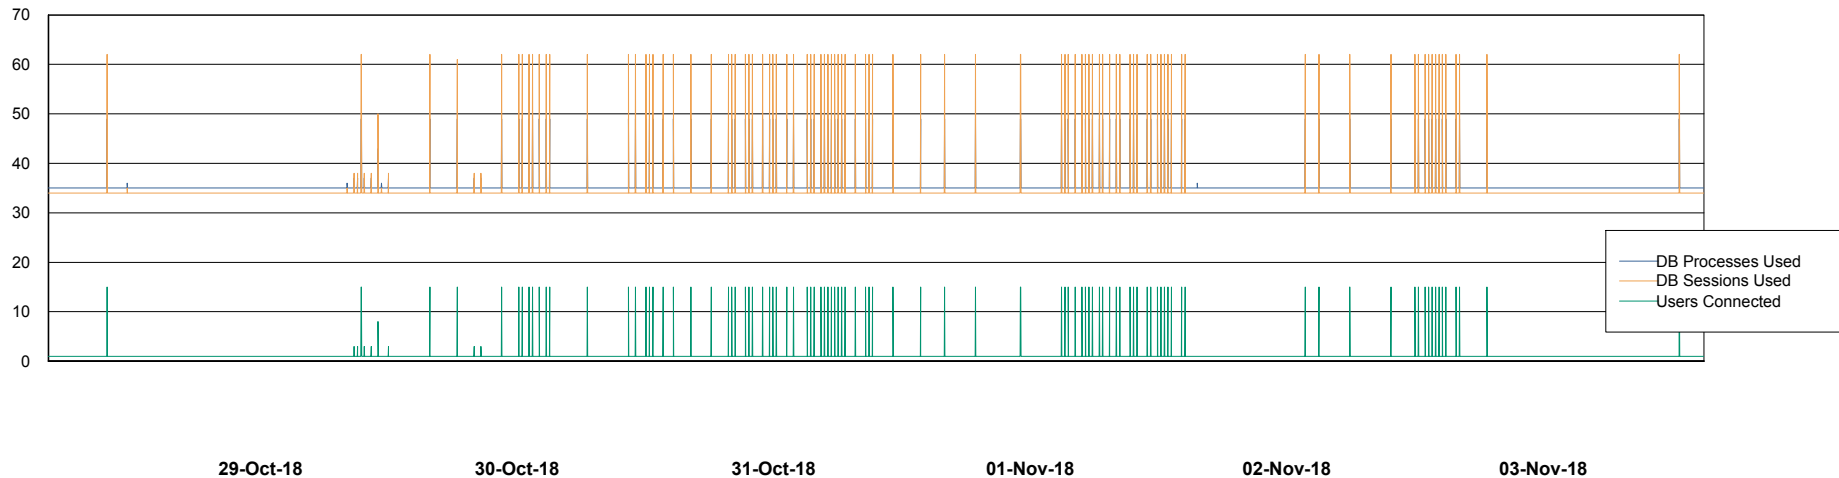

Database Performance PCODB_Standby

DB Processes Max 350
DB Sessions Max 552