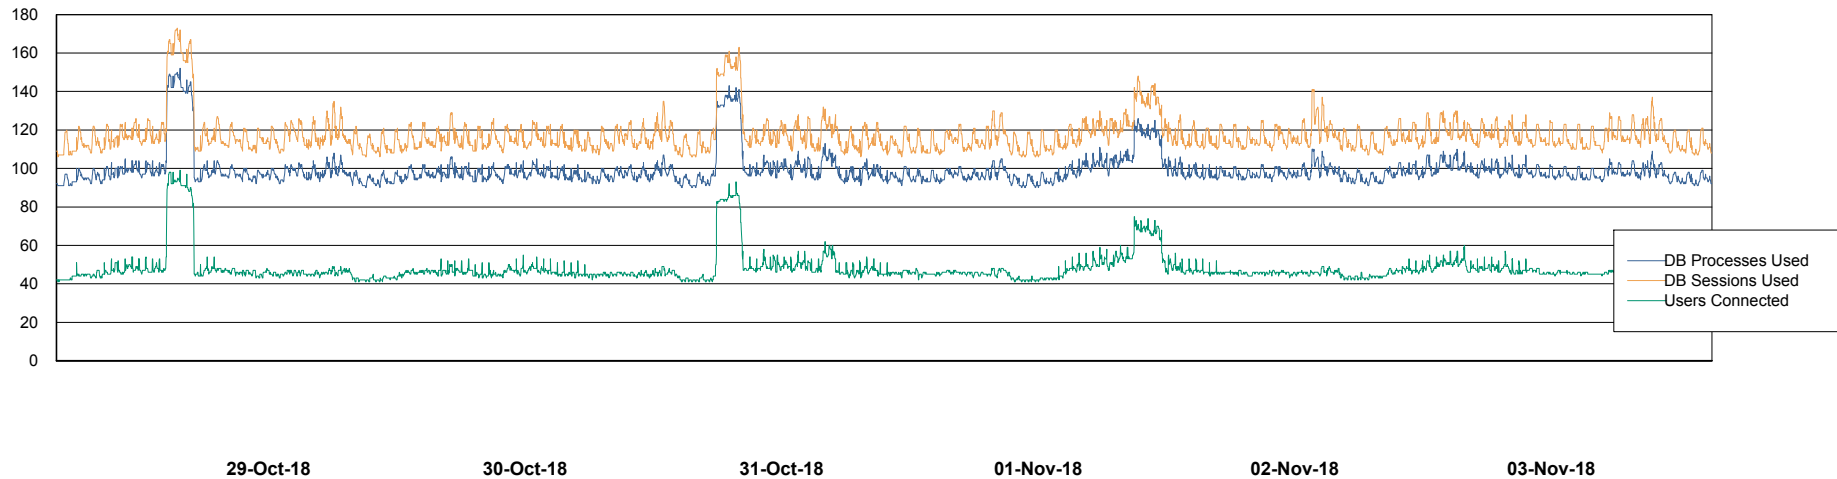

Harddisk Usage PCO_PRD_ORACLE2

	Free disk space on c: (%)	Total disk space on c: (Gb)	Free disk space on d: (%)	Total disk space on d: (Gb)
03-Nov-18	72	279	51	838
02-Nov-18	72	279	51	838
01-Nov-18	72	279	51	838
31-Oct-18	72	279	51	838
30-Oct-18	72	279	51	838
29-Oct-18	72	279	51	838
28-Oct-18	72	279	51	838

Weekly SLA Customer Report

Customer PCO Production
Database ID 44

Database Performance PCODB_Production

DB Processes Max 350
DB Sessions Max 560

Weekly SLA Customer Report

Customer PCO Production
Database ID 44