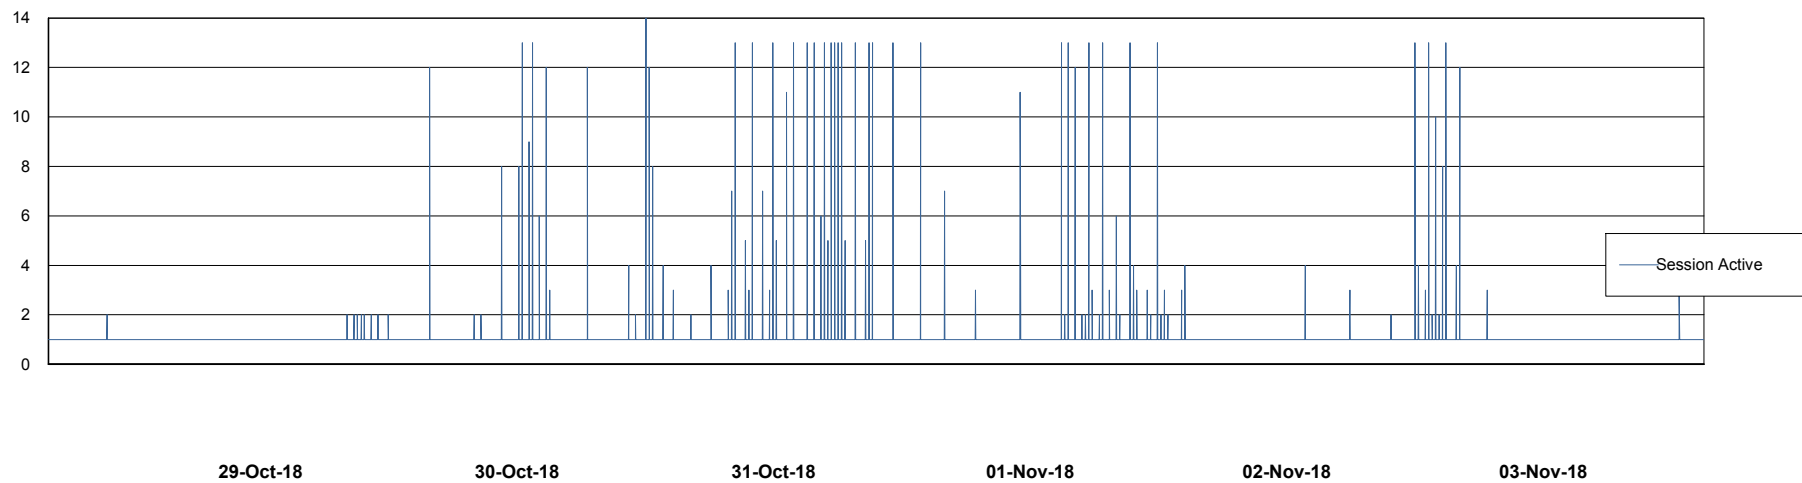

Database Performance PCODB_Standby

DB Processes Max 350
DB Sessions Max 552