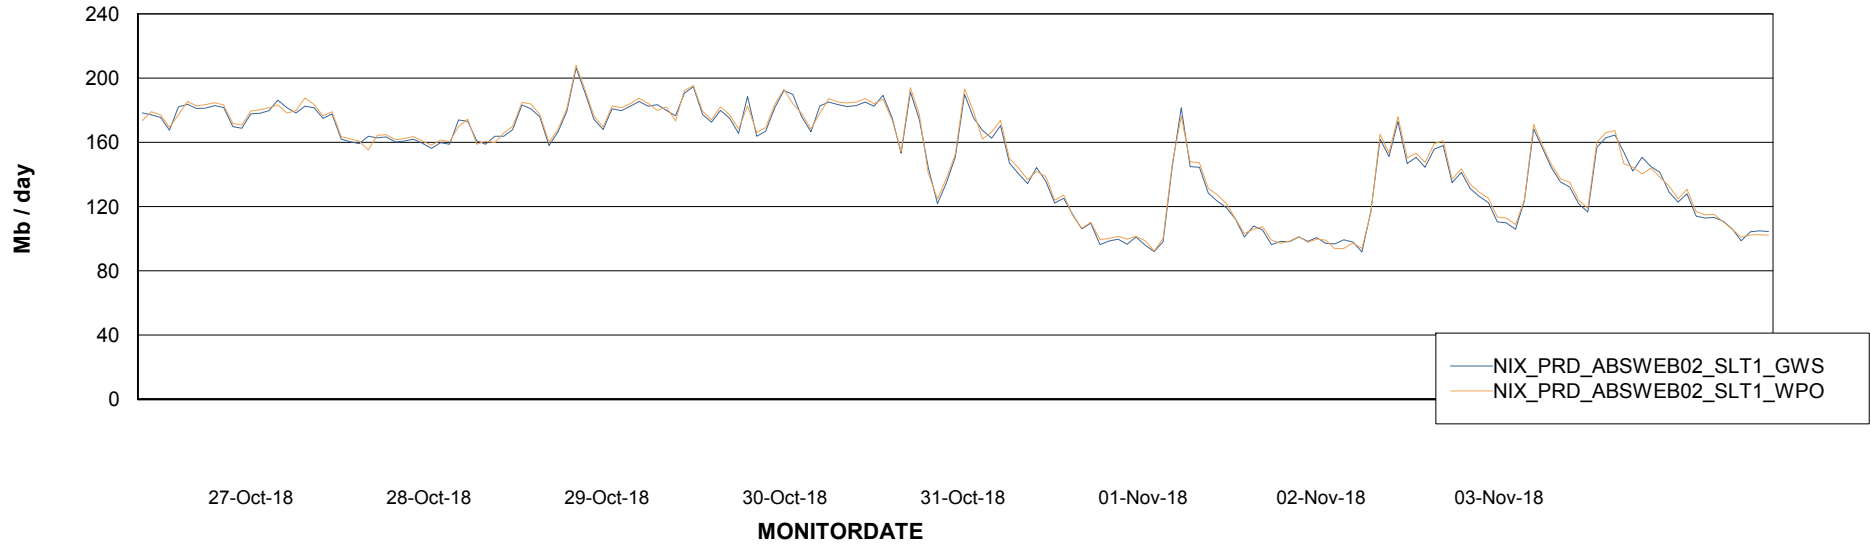

ABSSolute Web Component Services

Avg memory used per ABS Web component