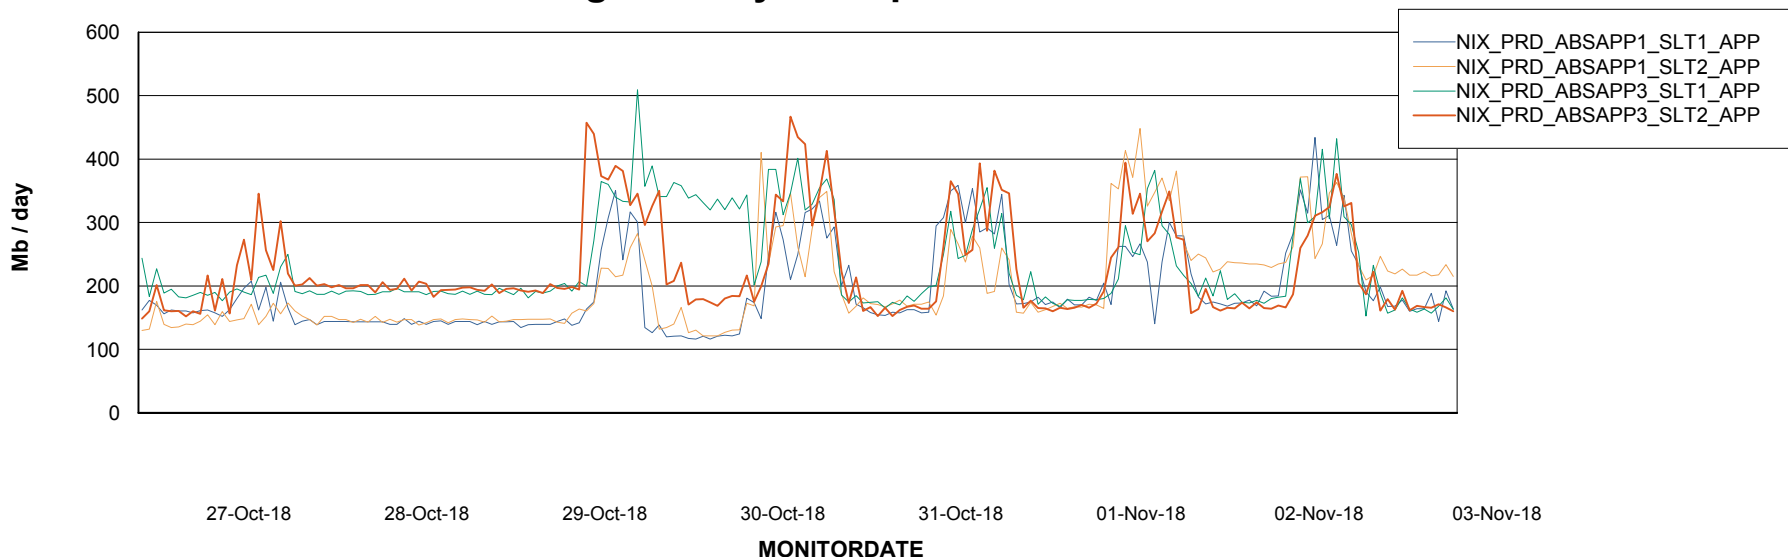

Standby Database Health NIX_Production

Recovery lag for last 7 days

Weekly SLA Customer Report

Customer NIX_Production
Database ID 51

ABSSolute Application Server Services

Avg memory used per ABS Server Service