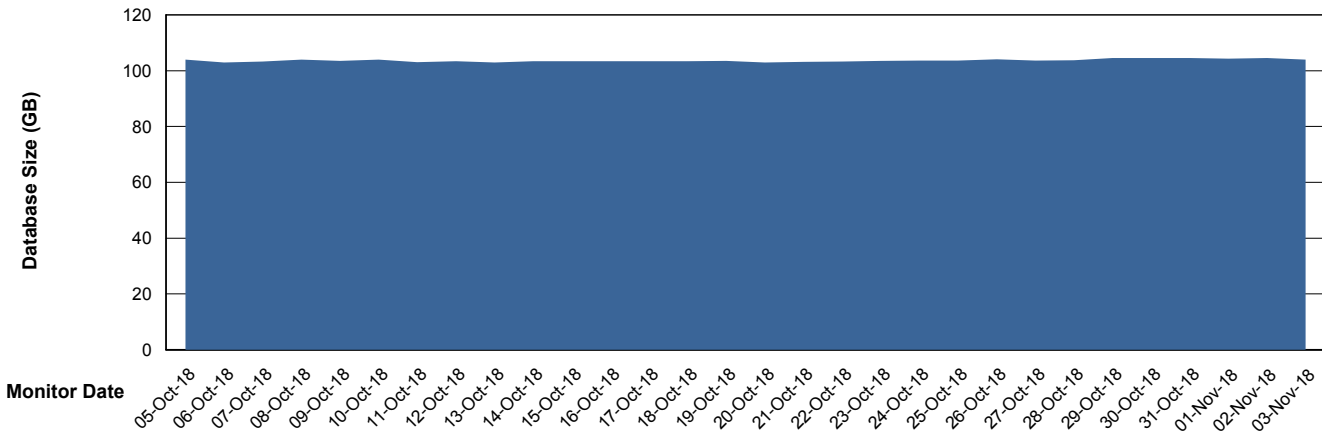

DB Processes Max 1,500
DB Sessions Max 2,272

Weekly SLA Customer Report

Customer NIX_Production
Database ID 51

Database Performance NIXDB_Standby

DB Processes Max 300
DB Sessions Max 480

Weekly SLA Customer Report

Customer NIX_Production
Database ID 51

DATABASE SIZE NIXDB_BI

Database growth over last month

DATABASE SIZE NIXDB_Production

Database growth over last month

Weekly SLA Customer Report

Customer NIX_Production
Database ID 51