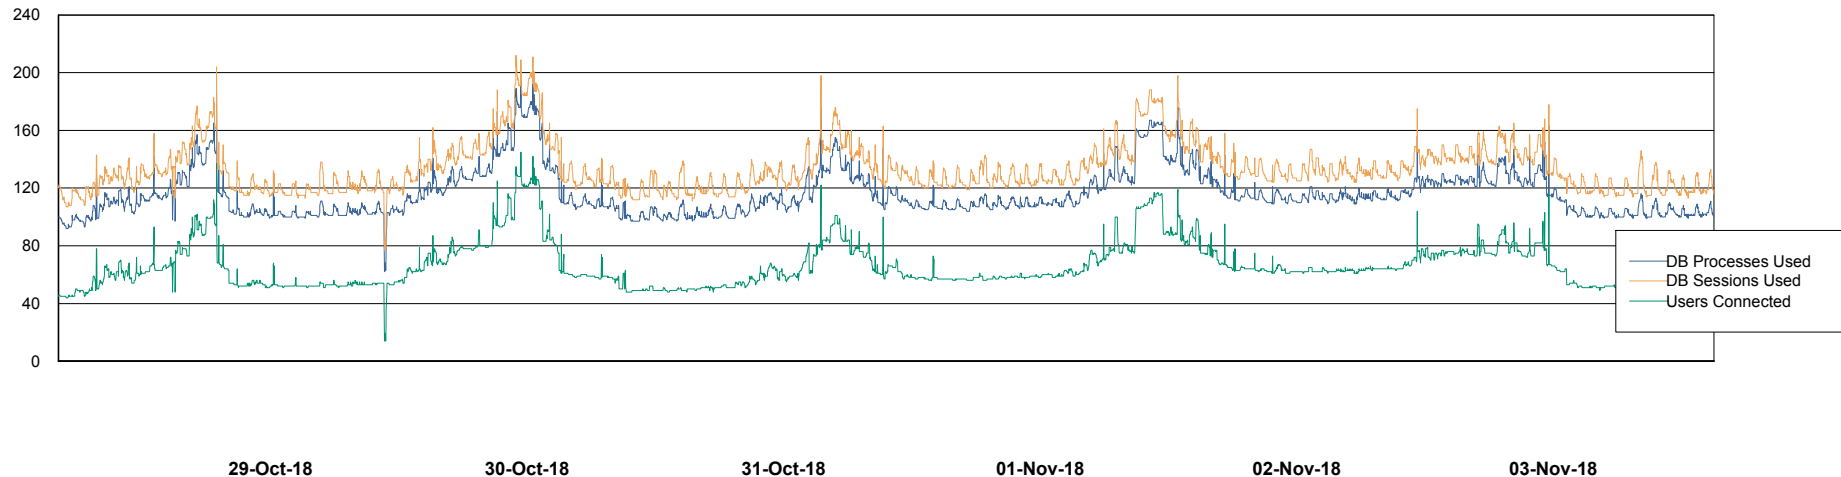

Database Performance NIXDB_Production

DB Processes Max 1,500
DB Sessions Max 2,272