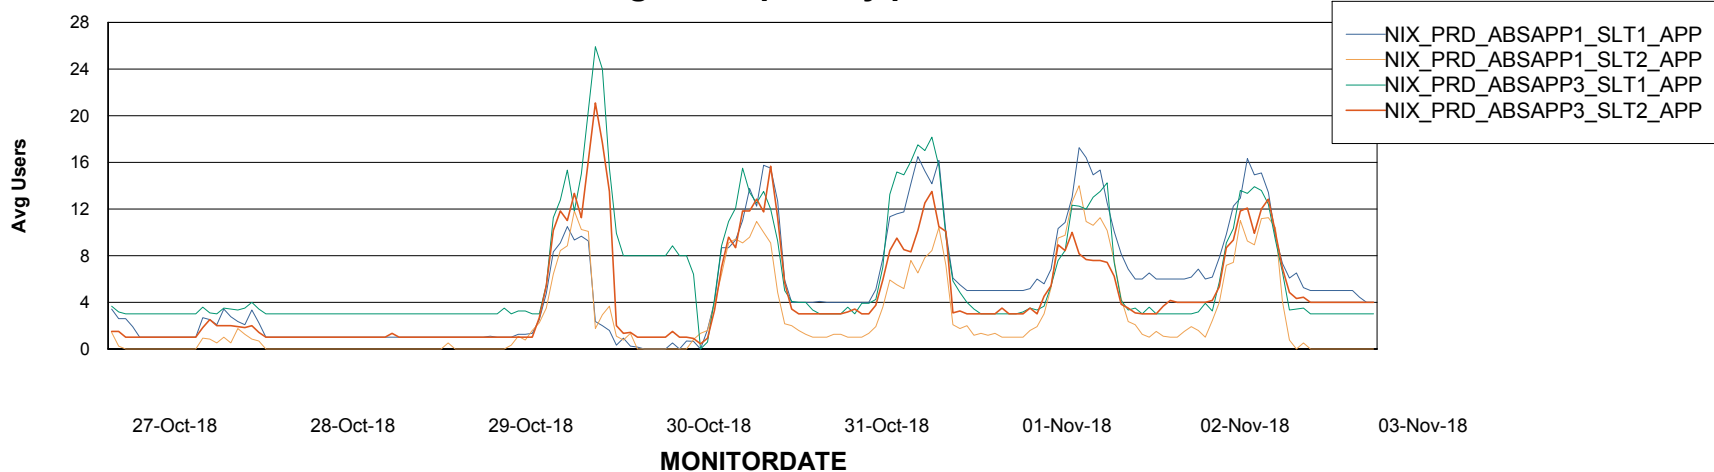

Avg users per day per ABS server