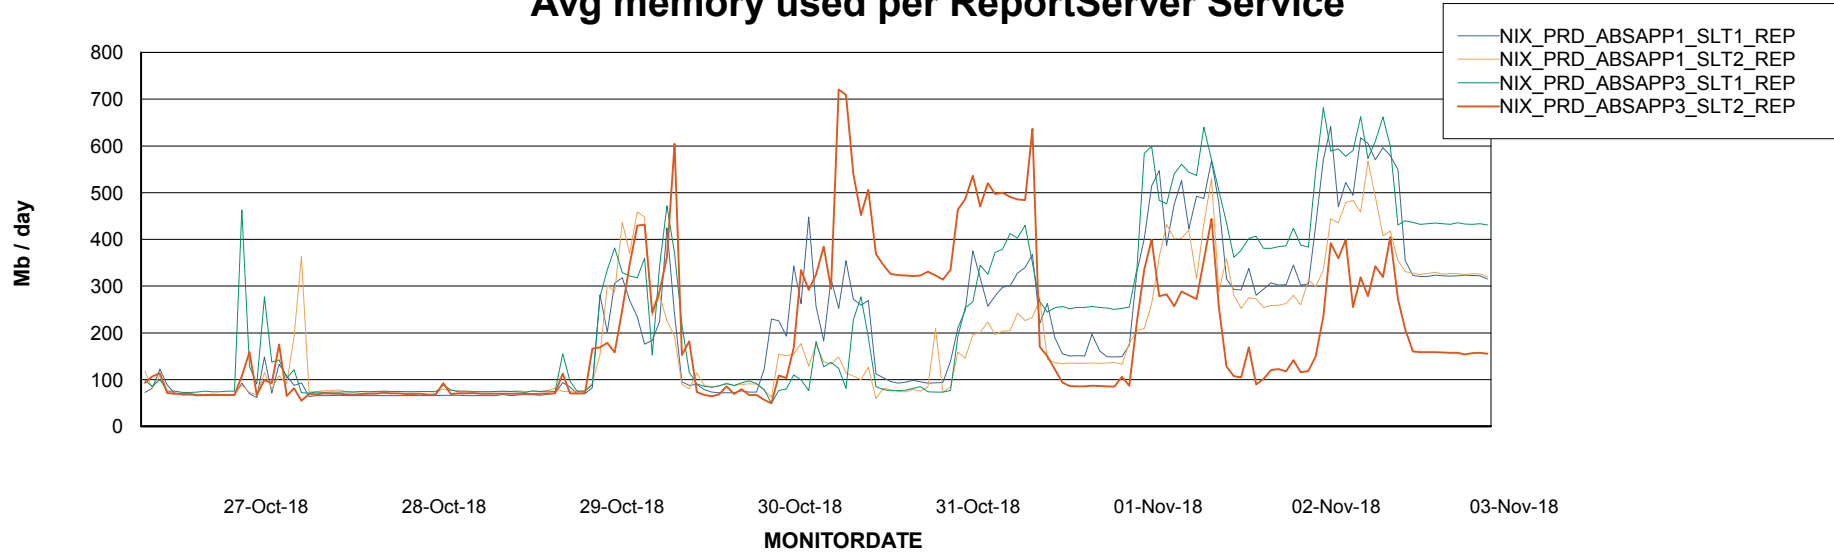

Avg users per day per ABS server

Weekly SLA Customer Report

Customer NIX_Production
Database ID 51

ABSSolute Application ReportServer Services

Avg memory used per ReportServer Service

Weekly SLA Customer Report