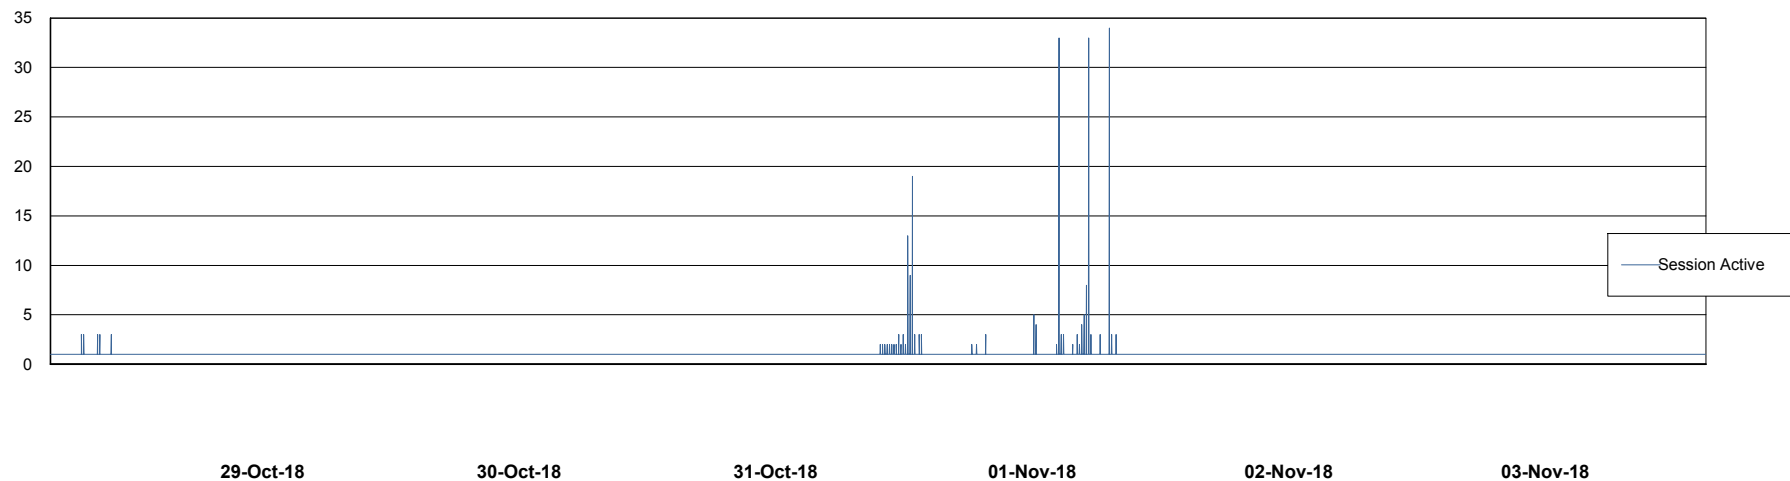

DB Processes Max 1,500
DB Sessions Max 2,272

Weekly SLA Customer Report

Customer NIX_Production
Database ID 51

Database Performance NIXDB_Standby

DB Processes Max 300
DB Sessions Max 480

Weekly SLA Customer Report