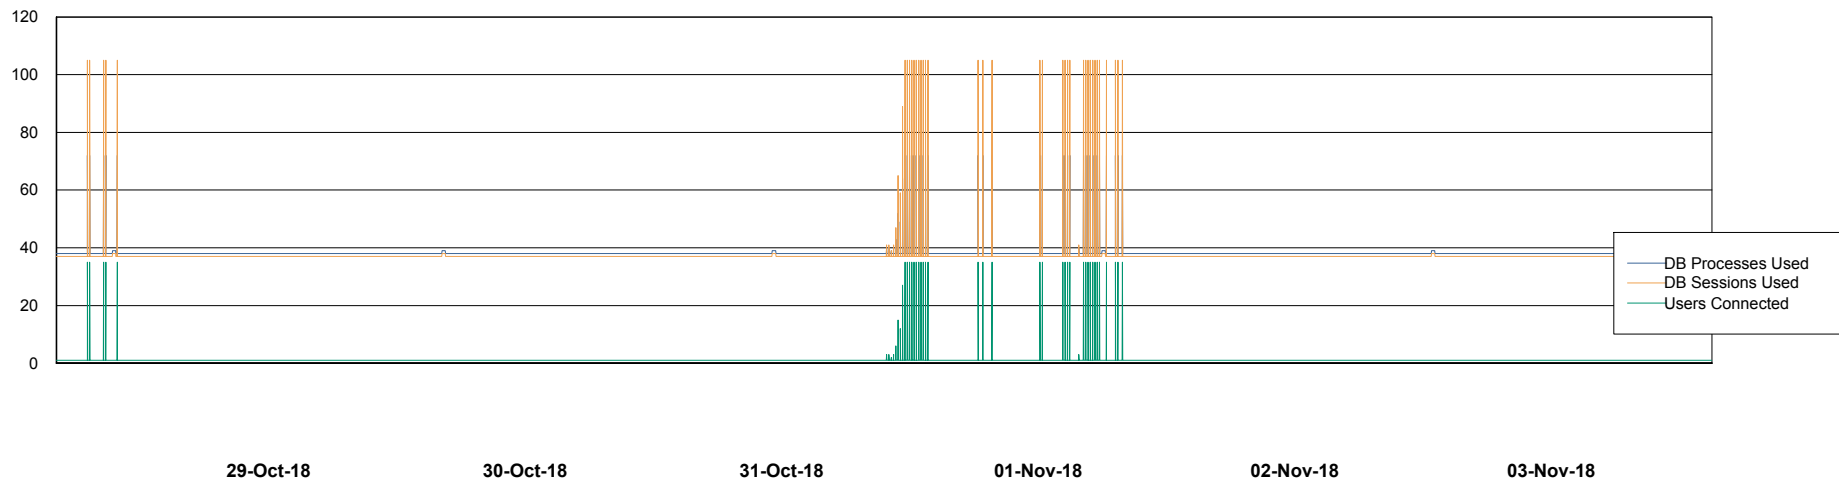

DB Processes Max 1,500
DB Sessions Max 2,272

Weekly SLA Customer Report

Customer NIX_Production
Database ID 51

Database Performance NIXDB_Standby

DB Processes Max 300
DB Sessions Max 480

Weekly SLA Customer Report