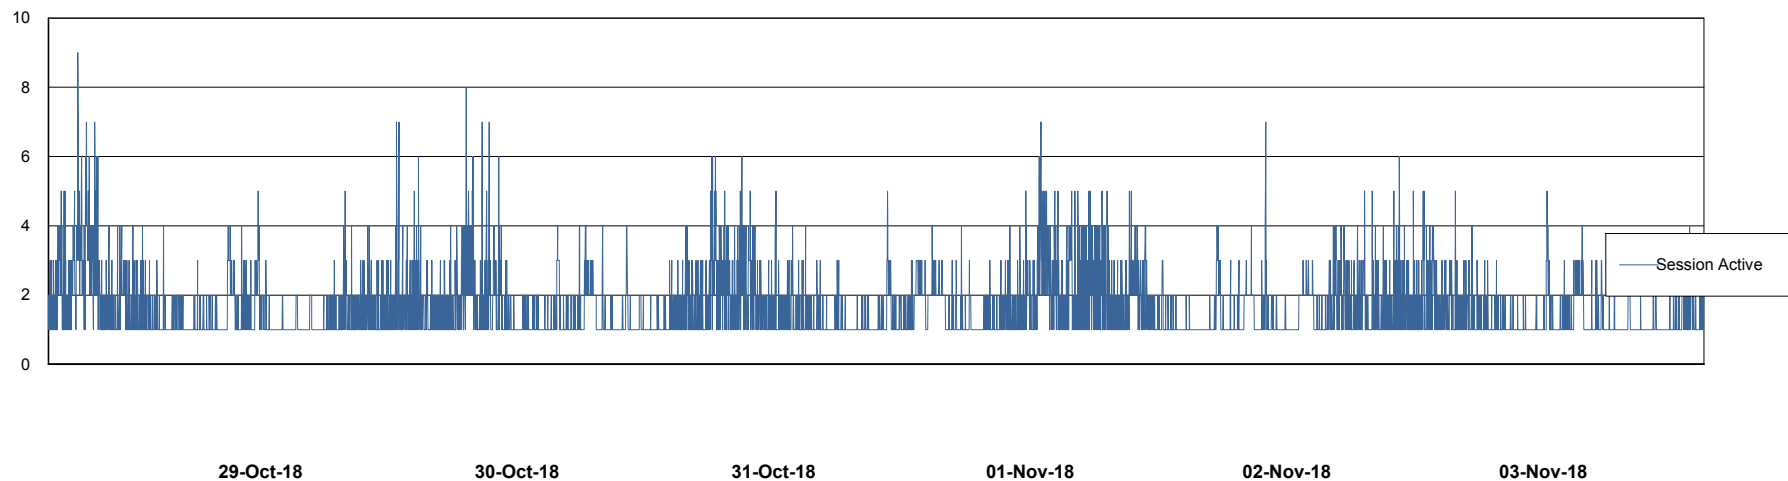

Database Performance LLGDB_Production

DB Processes Max 520
DB Sessions Max 804