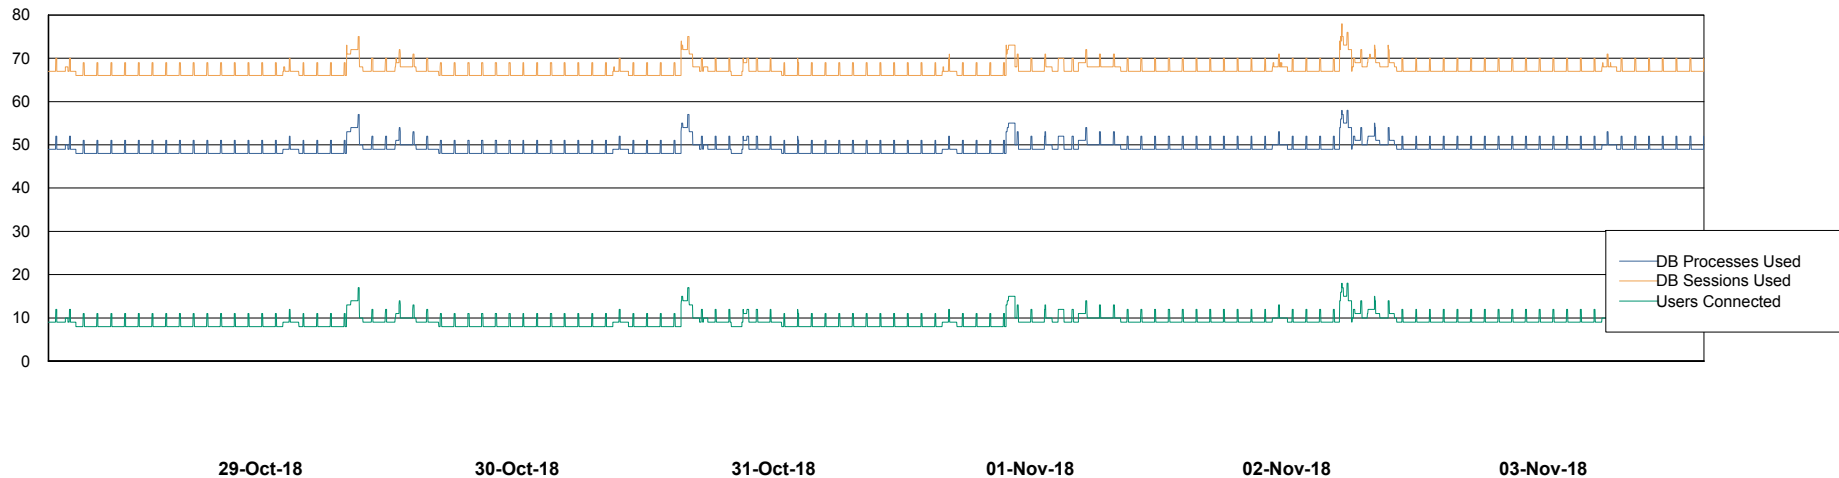

Database Performance LLGDB_Standby

DB Processes Max 520
DB Sessions Max 804