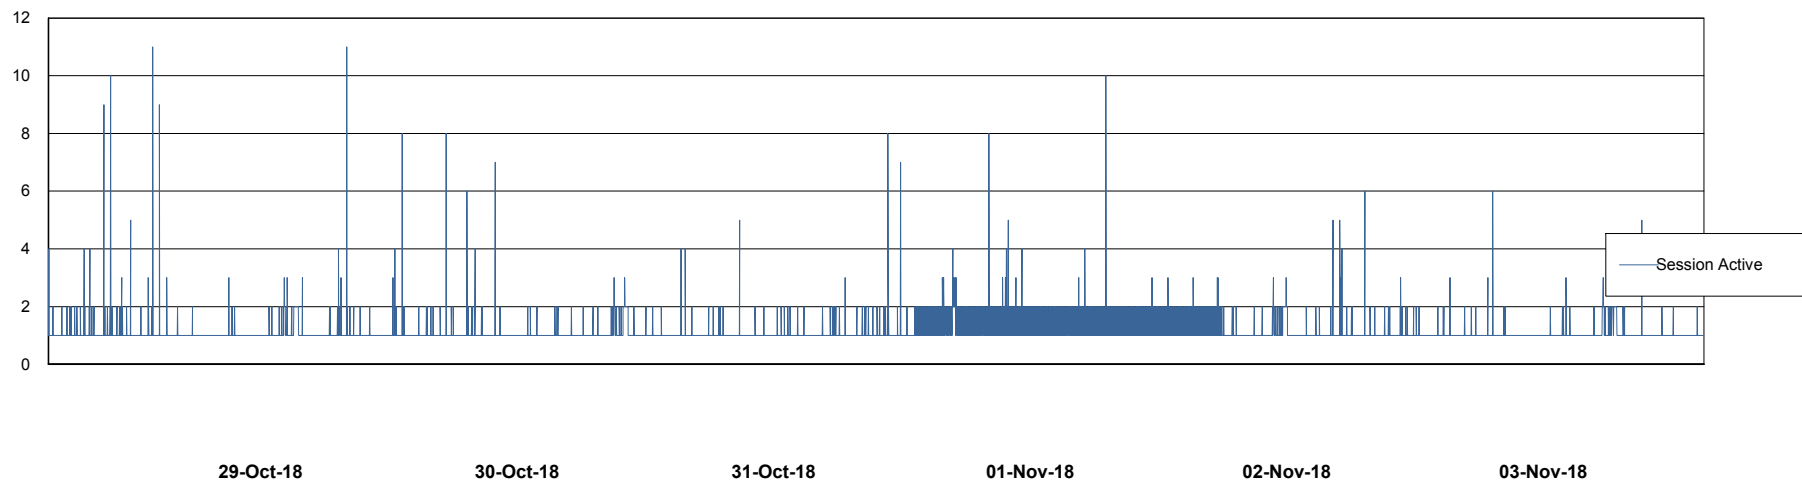

Database Performance LLGDB_Standby

DB Processes Max 520
DB Sessions Max 804