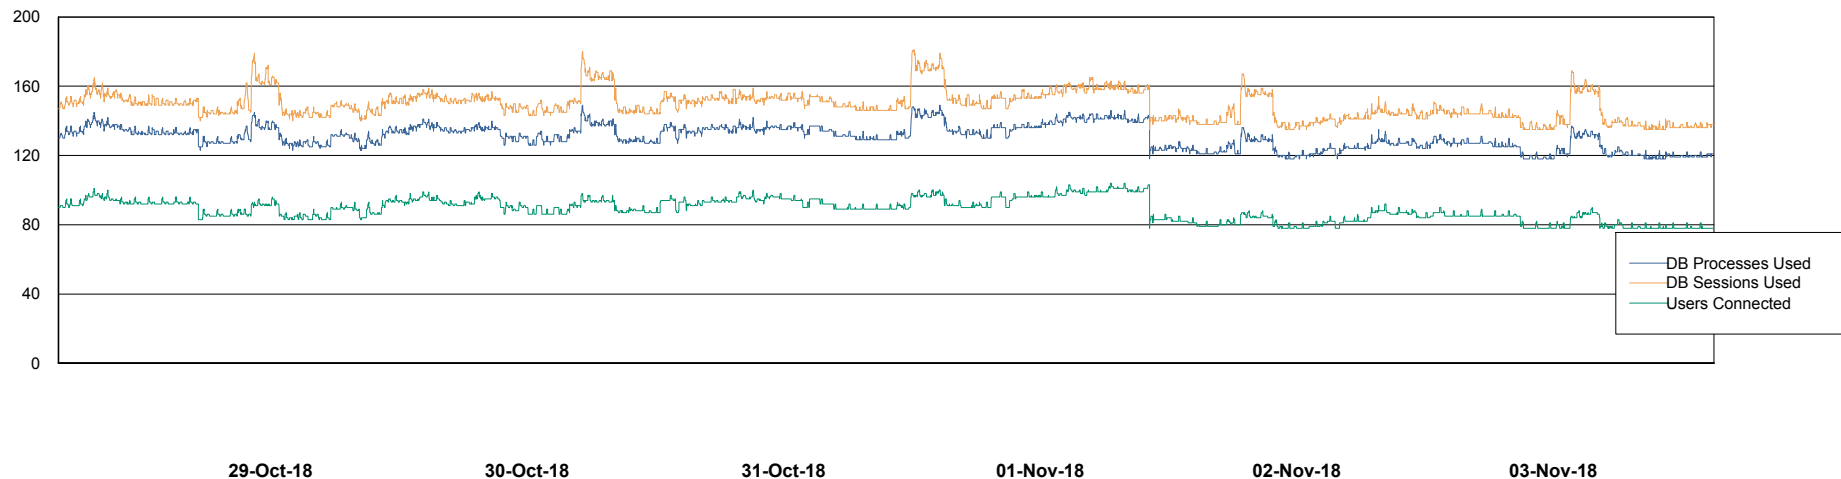

Database Performance LLGDB_Production

DB Processes Max 520
DB Sessions Max 804