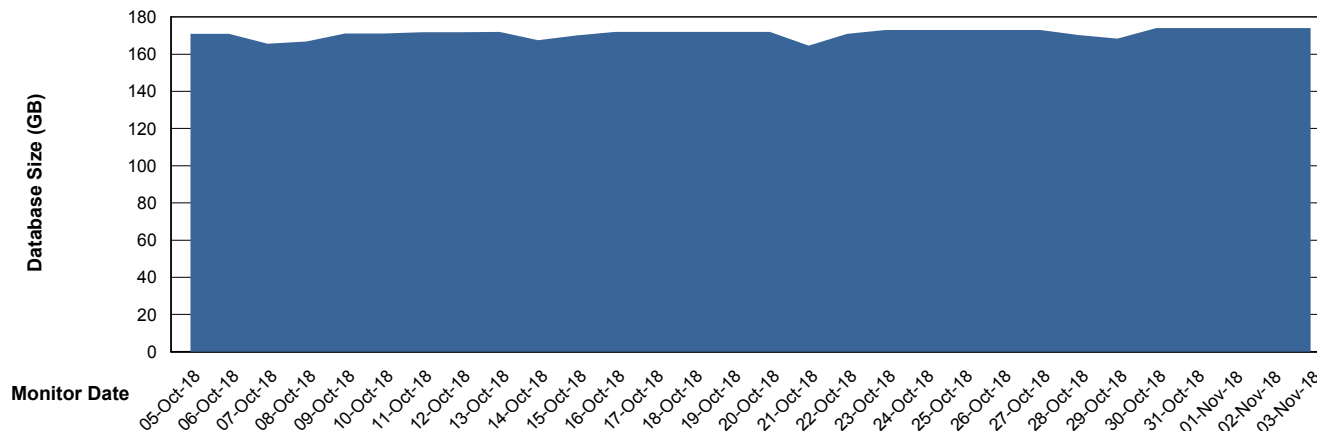

DATABASE SIZE LLGDB_Production

Database growth over last month