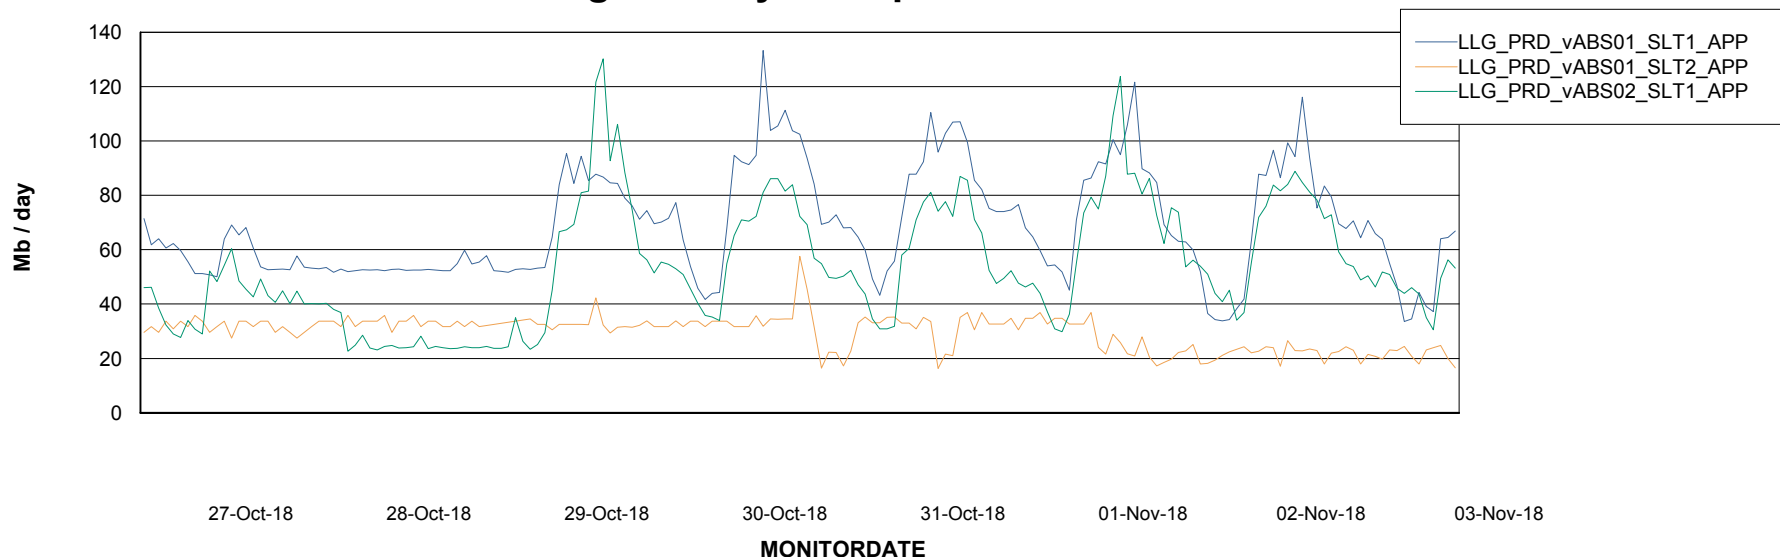

ABSolute Application Server Services

Avg memory used per ABS Server Service