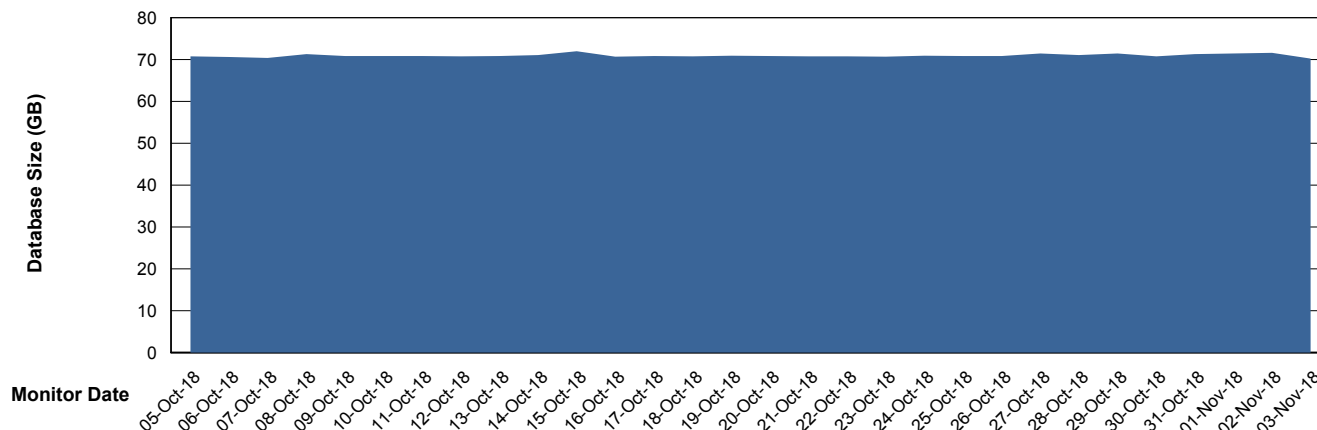

DATABASE SIZE LLGDBBI_Production

Database growth over last month