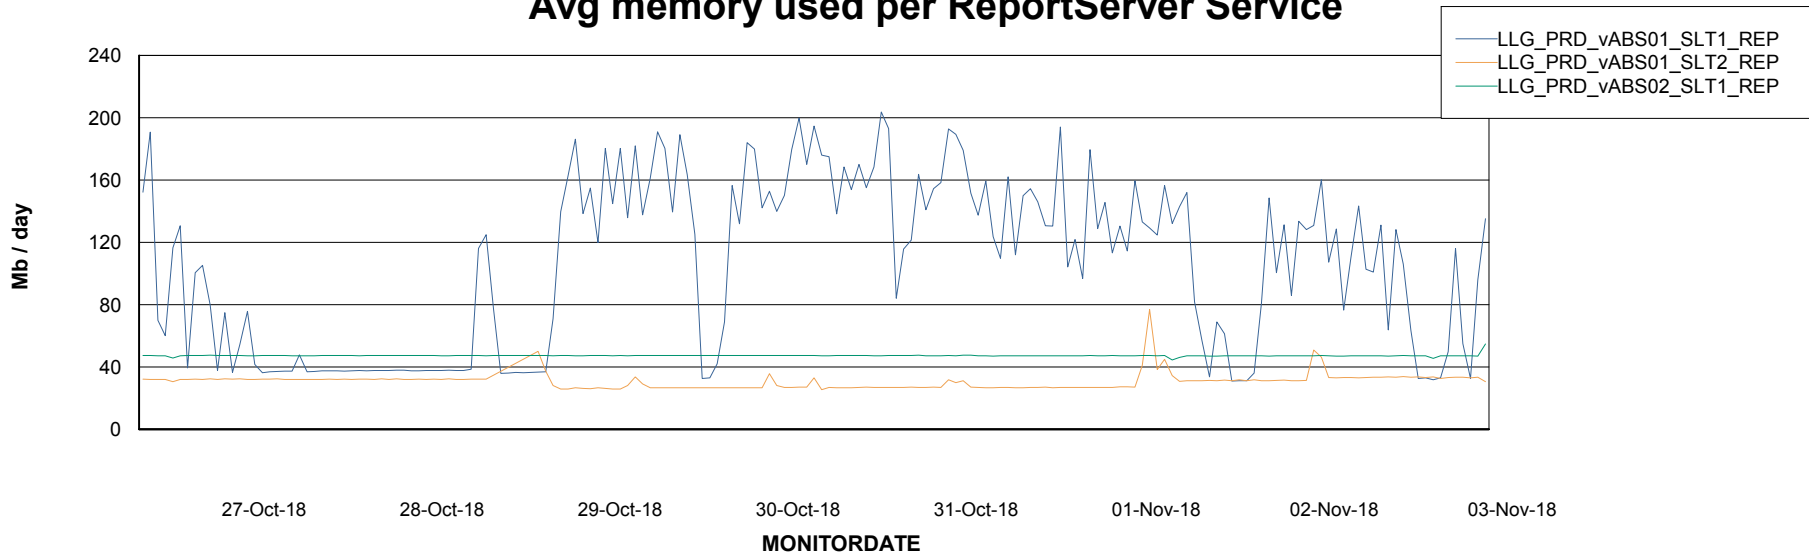

ABSSolute Application ReportServer Services

Avg memory used per ReportServer Service