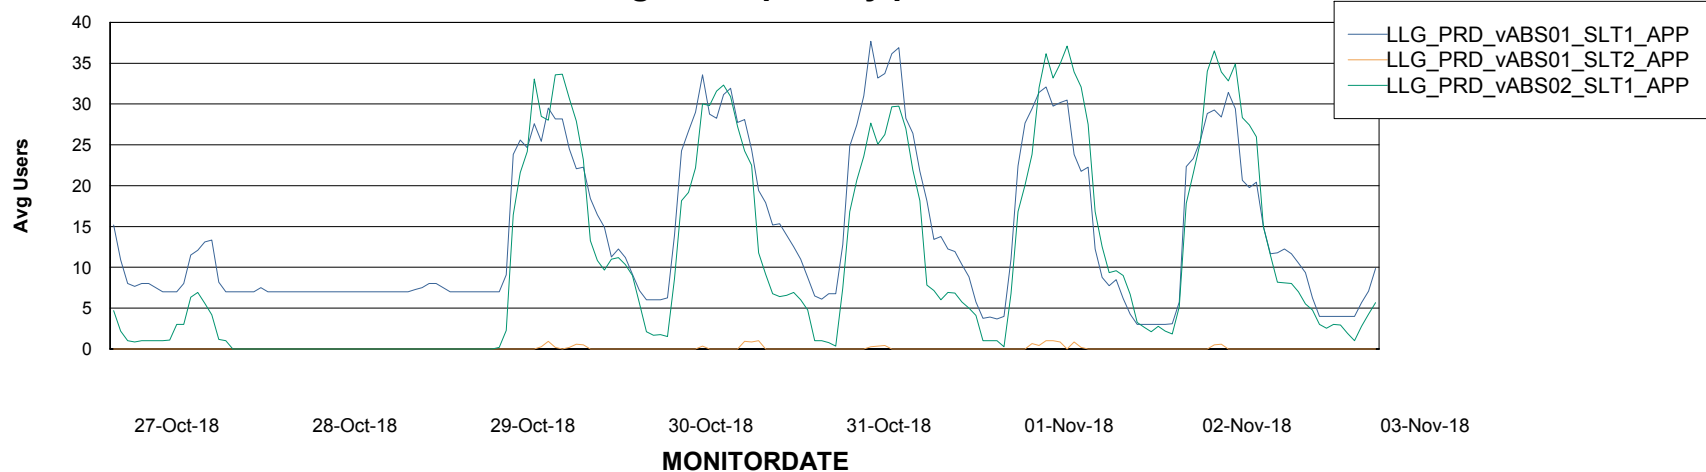

Avg users per day per ABS server