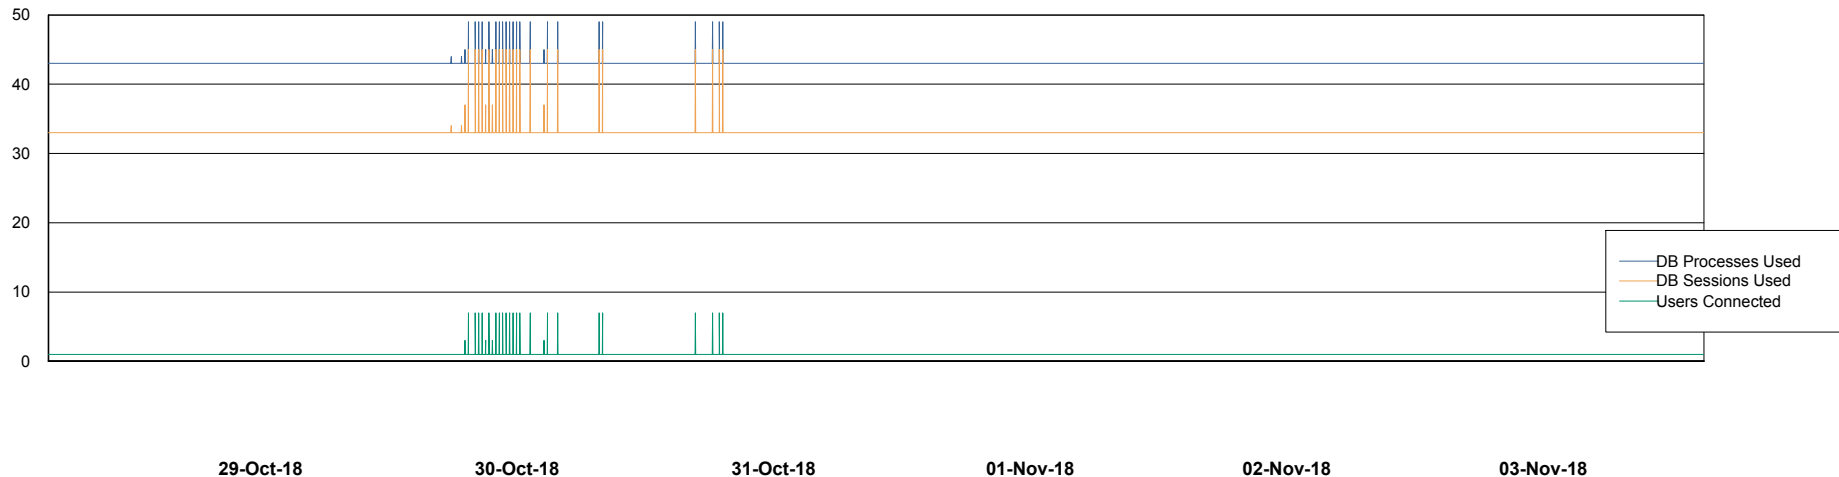

Database Performance KLADB_Standby

DB Processes Max 500
DB Sessions Max 772