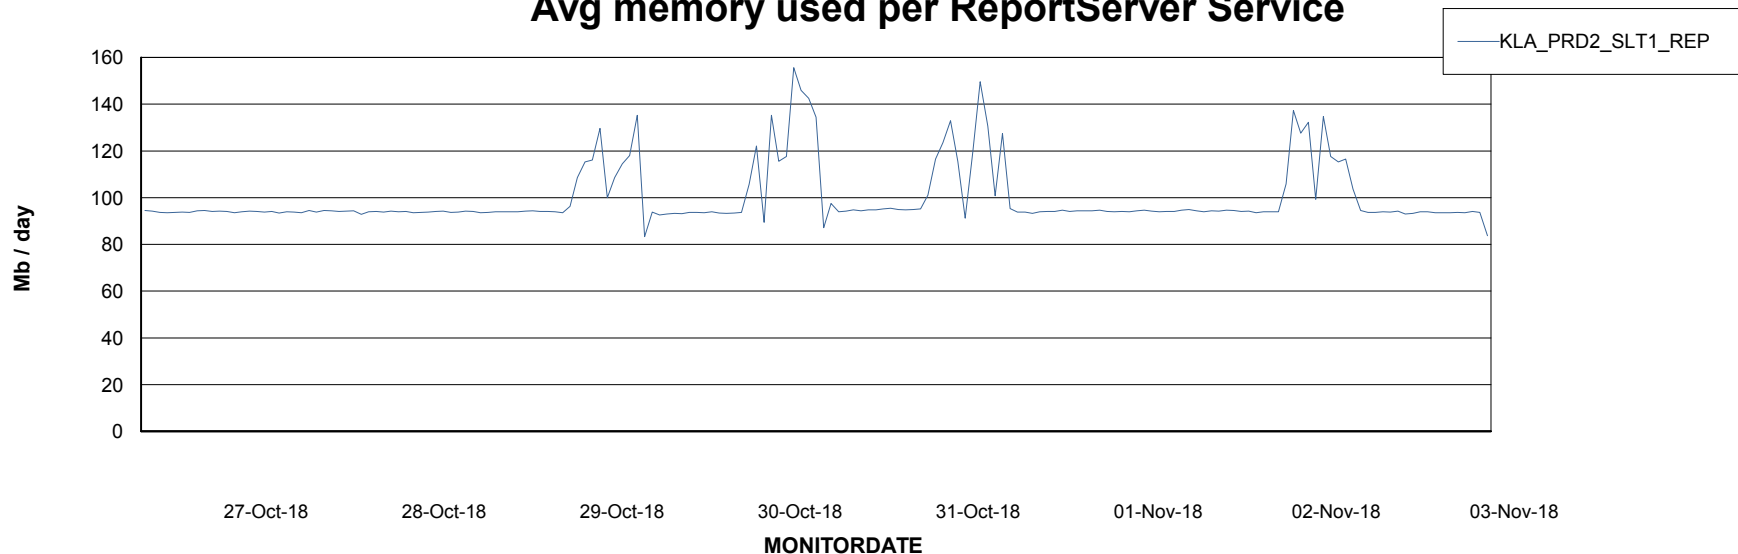

ABSSolute Application ReportServer Services

Avg memory used per ReportServer Service