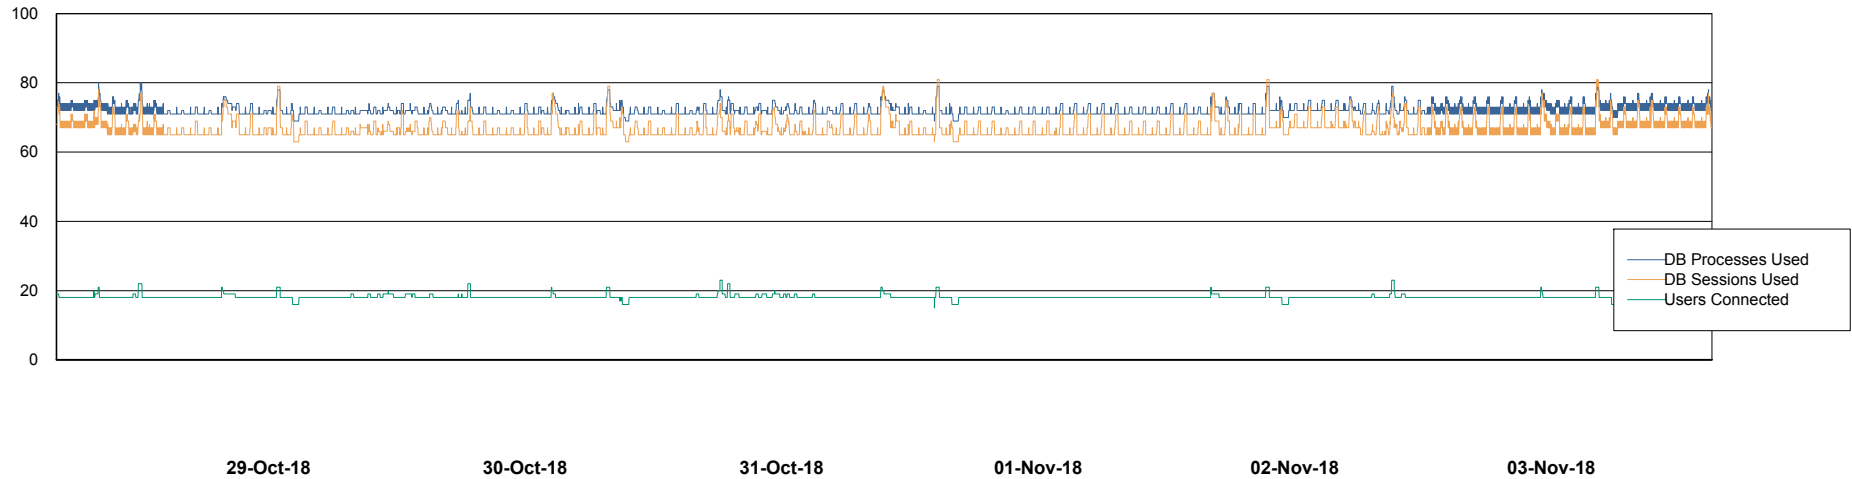

Database Performance KLADB_Production

DB Processes Max 500
DB Sessions Max 772