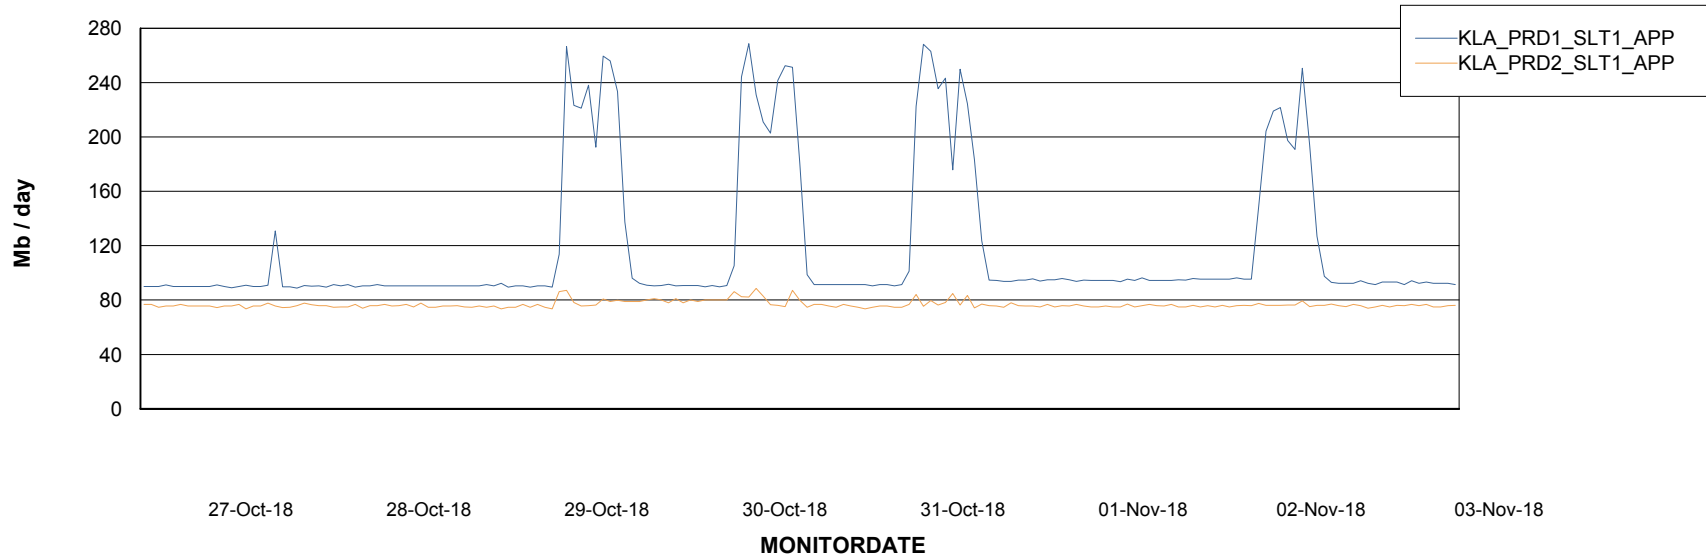

ABSSolute Application Server Services

Avg memory used per ABS Server Service