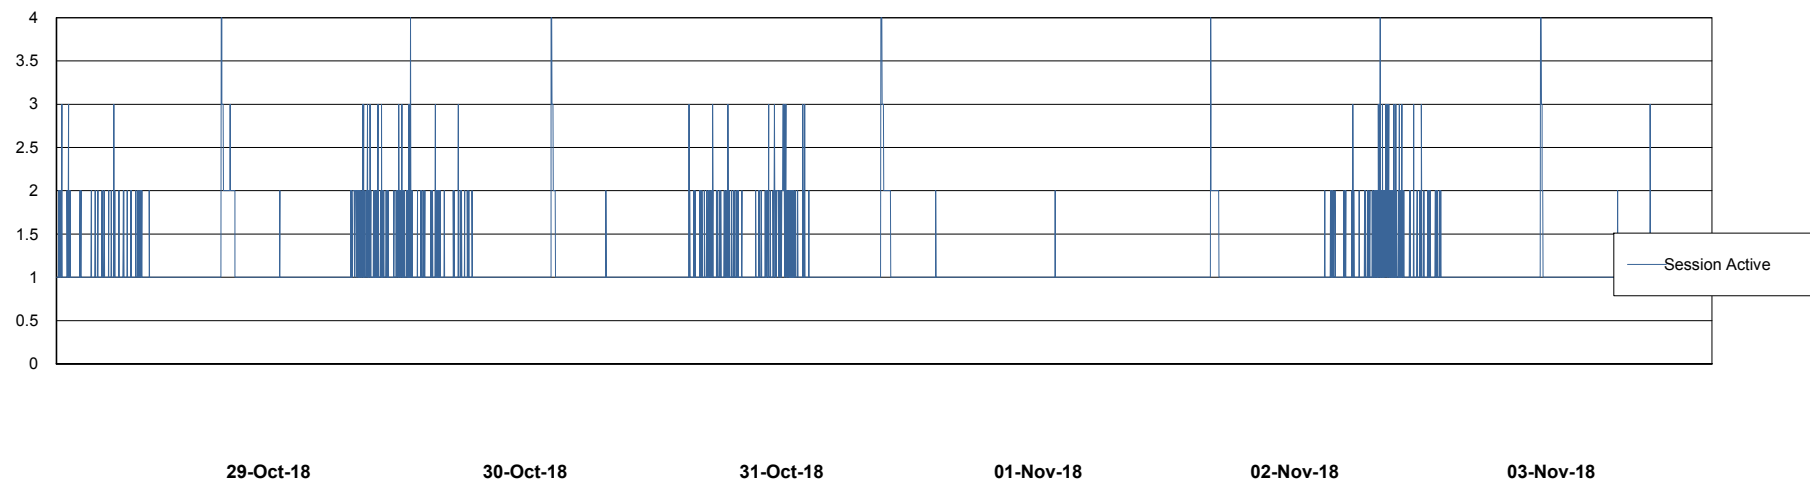

Database Performance KLADB_Production

DB Processes Max 500
DB Sessions Max 772