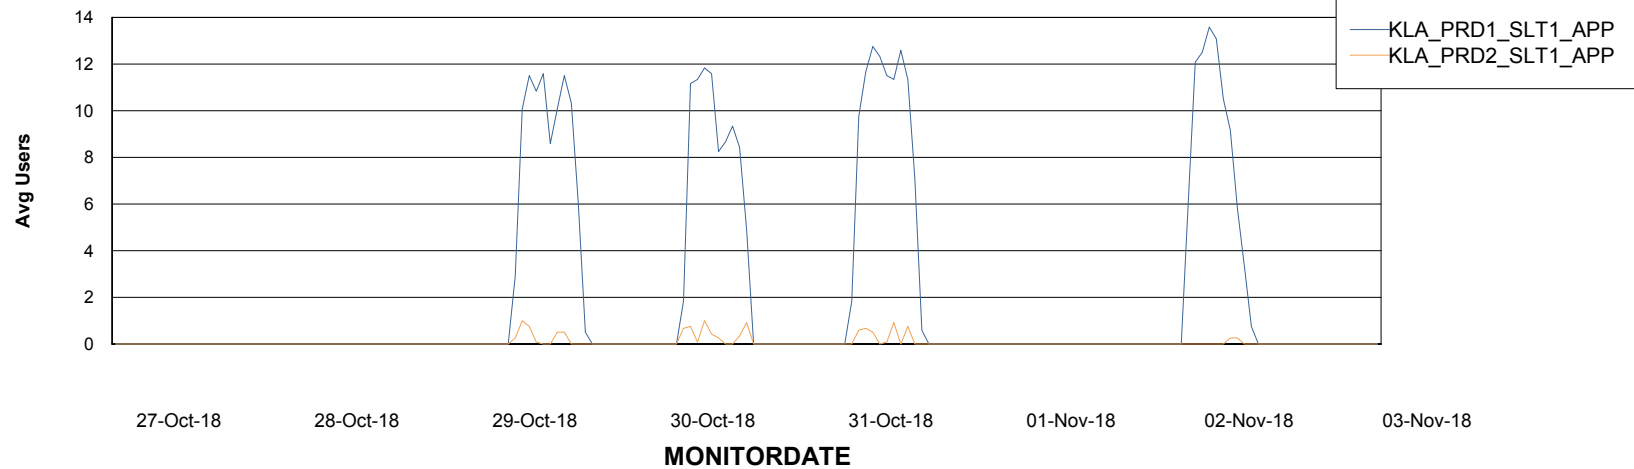

Avg users per day per ABS server