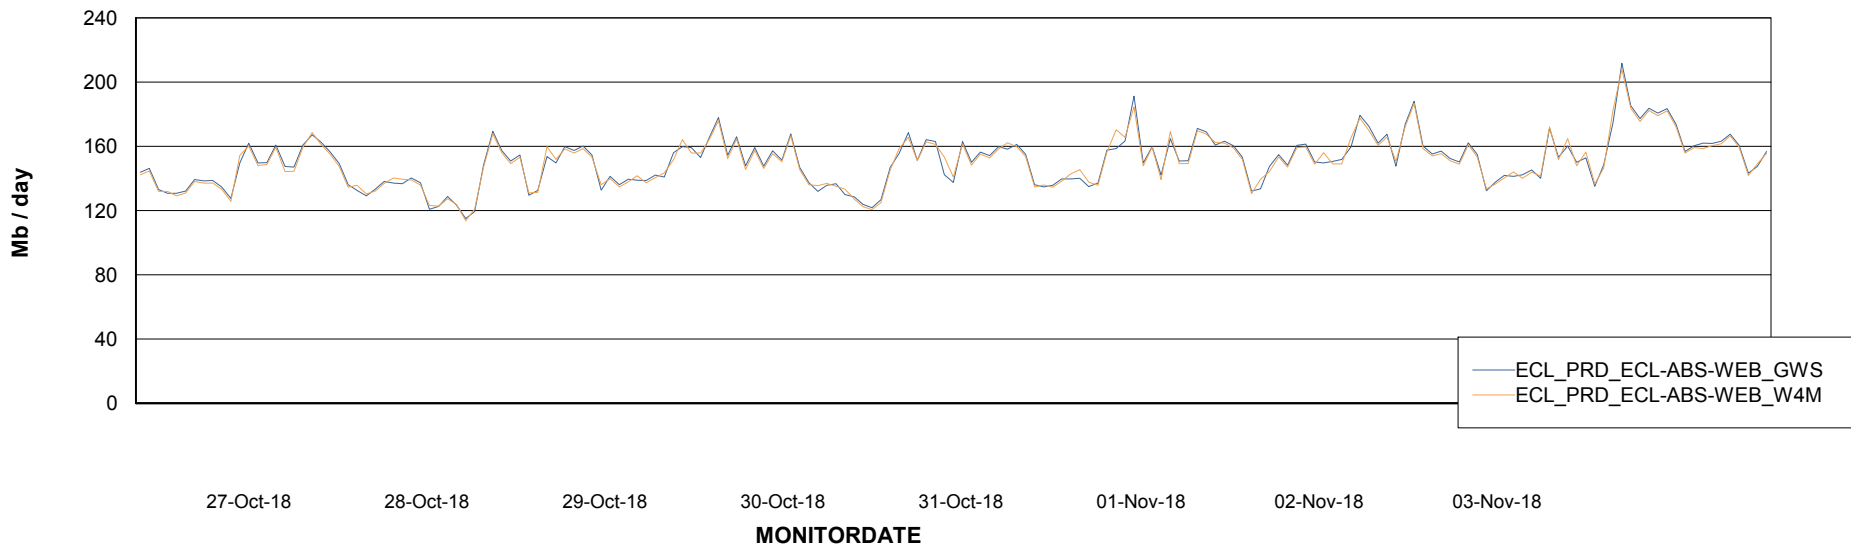

ABSSolute Web Component Services

Avg memory used per ABS Web component