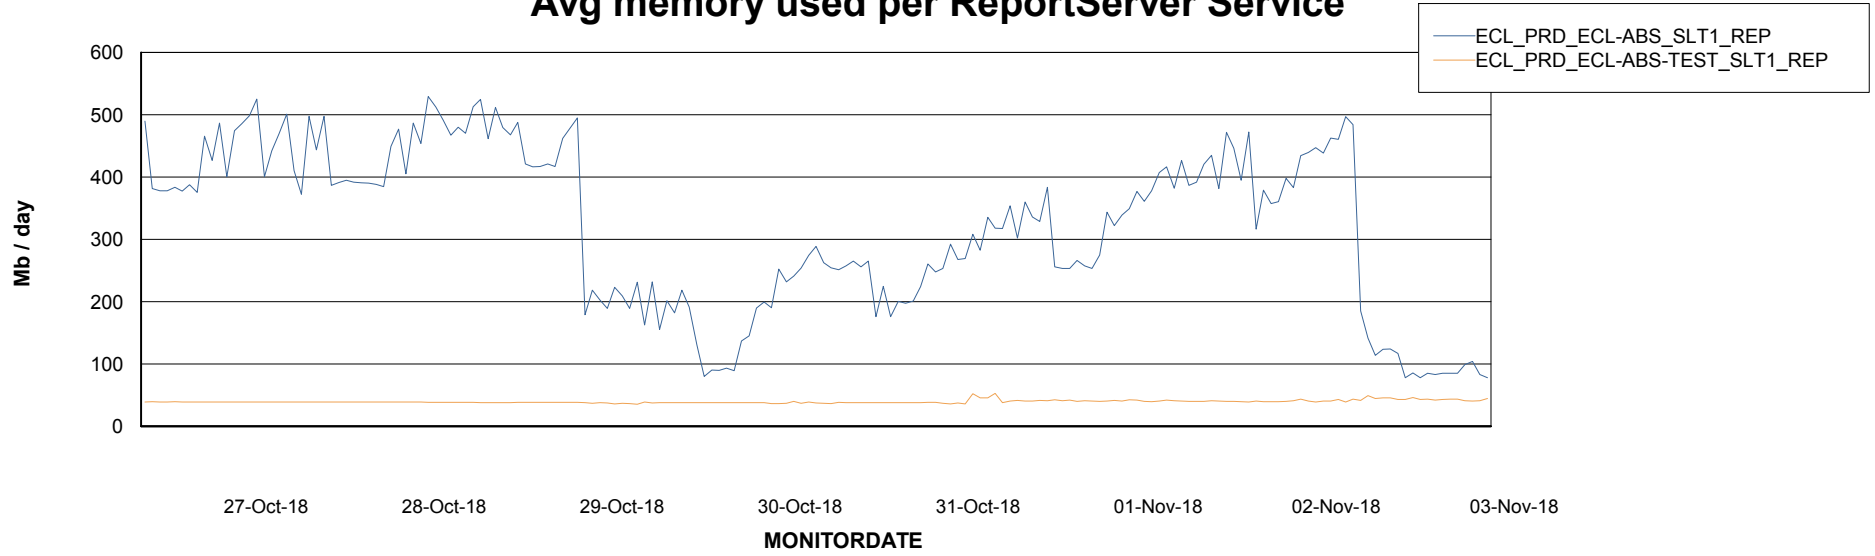

ABSSolute Application ReportServer Services

Avg memory used per ReportServer Service