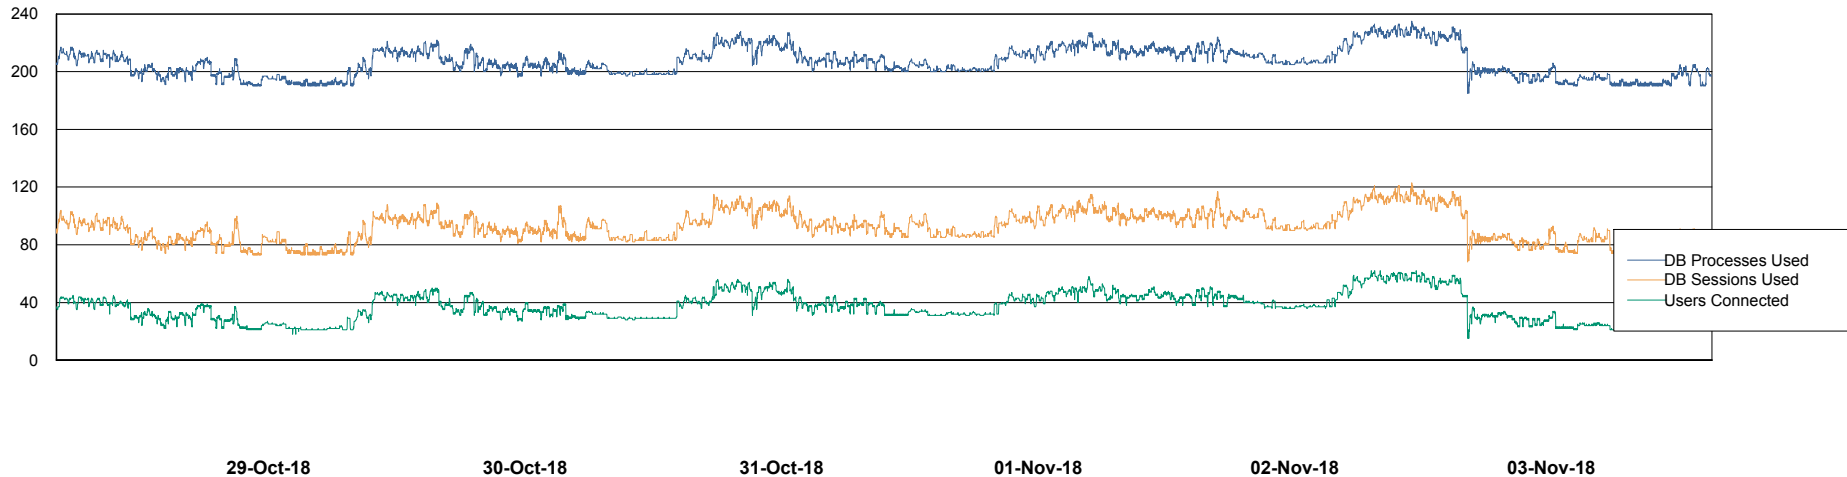

Database Performance ECLDB_Production

DB Processes Max 300
DB Sessions Max 480