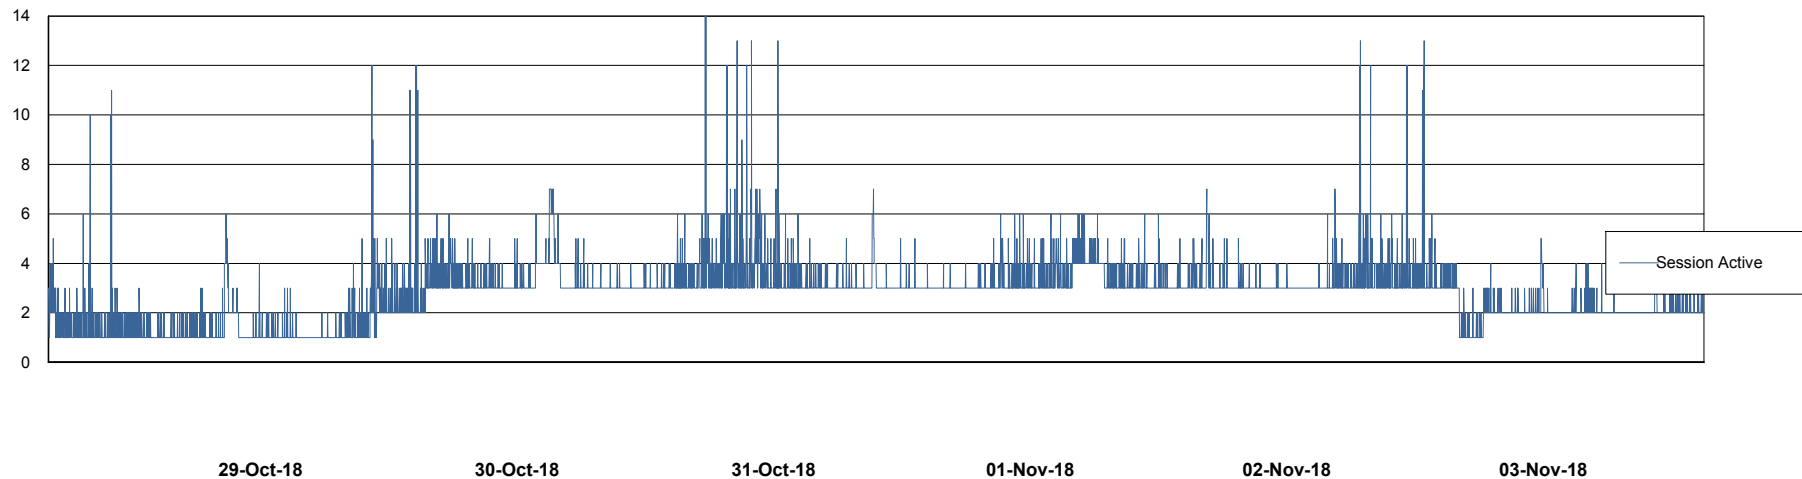

Database Performance ECLDB_Production

DB Processes Max 300
DB Sessions Max 480