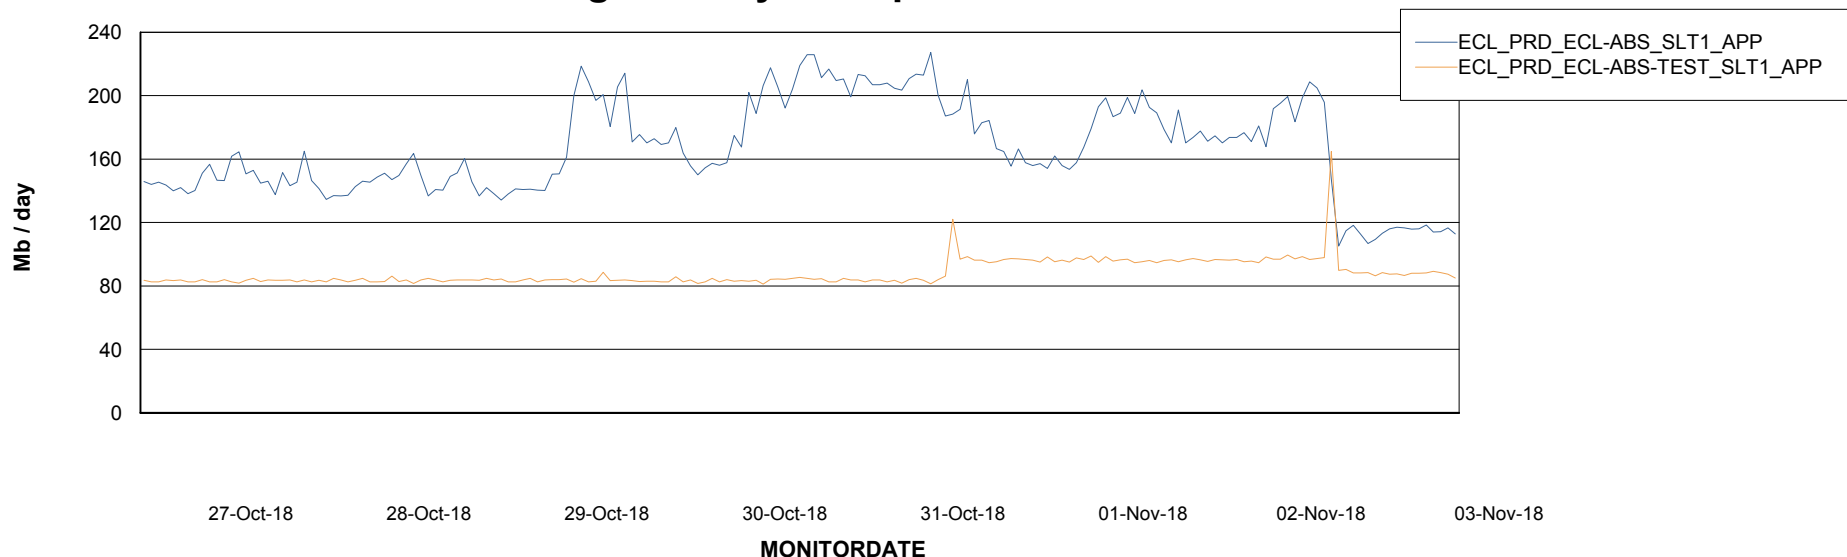

ABSSolute Application Server Services

Avg memory used per ABS Server Service