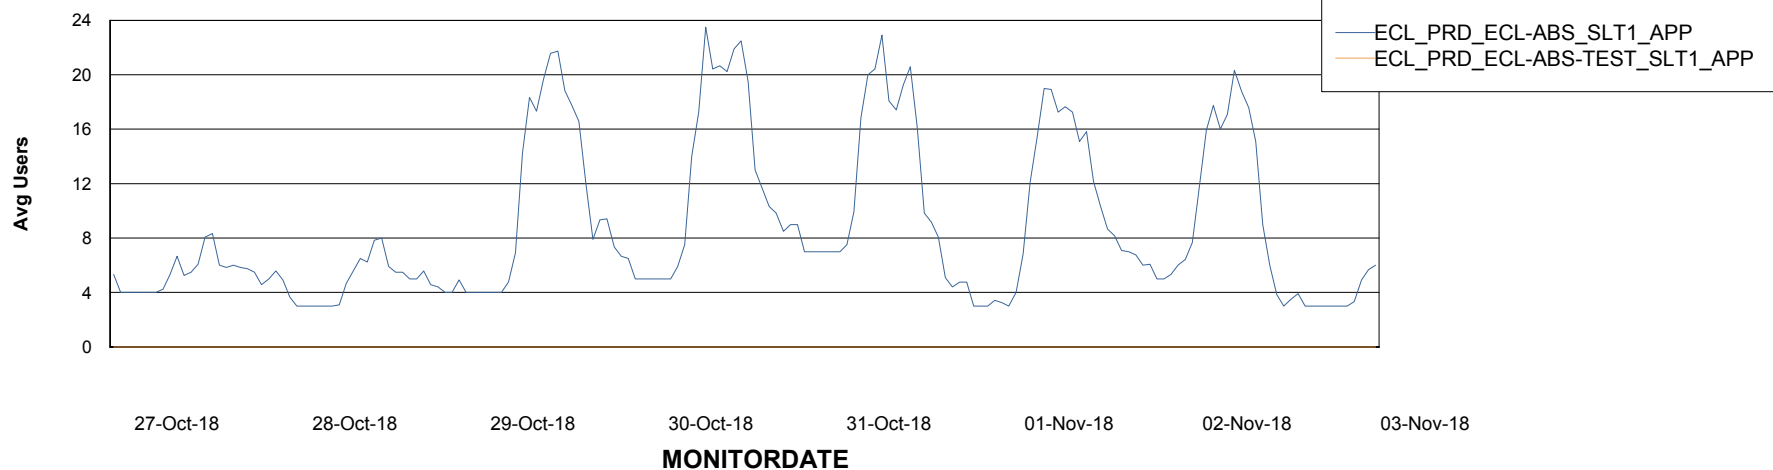

Avg users per day per ABS server