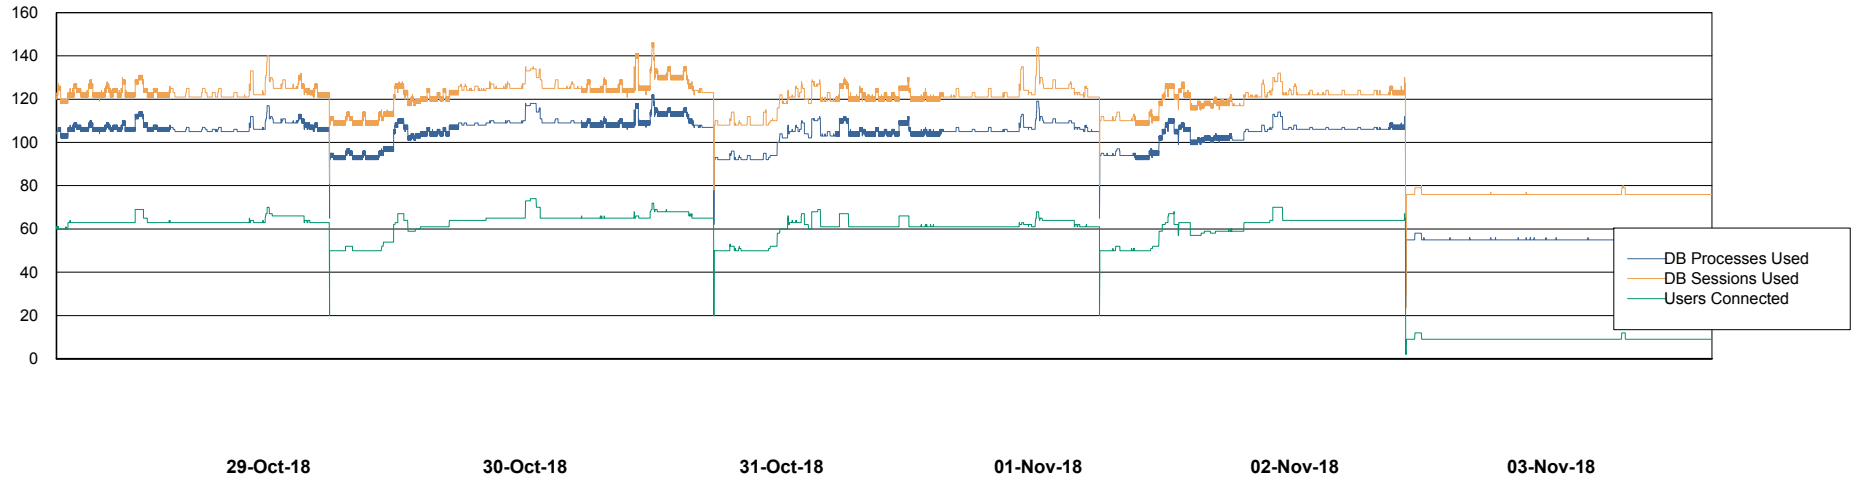

Harddisk Usage DFD_PRD_ORACLE2

	Free disk space on c: (%)	Total disk space on c: (Gb)	Free disk space on d: (%)	Total disk space on d: (Gb)	Free disk space on e: (%)	Total disk space on e: (Gb)	Free disk space on f: (%)	Total disk space on f: (Gb)
03-Nov-18	53	78	71	479	29	800	61	800
02-Nov-18	53	78	71	479	29	800	61	800
01-Nov-18	53	78	71	479	29	800	61	800
31-Oct-18	53	78	71	479	30	800	61	800
30-Oct-18	53	78	71	479	30	800	61	800
29-Oct-18	53	78	71	479	30	800	61	800
28-Oct-18	53	78	71	479	30	800	61	800

Weekly SLA Customer Report

Customer DFD Production
Database ID 39

Database Performance DFDDB_Production

Weekly SLA Customer Report

Customer DFD Production
Database ID 39

Database Performance DFDDB_Standby

Weekly SLA Customer Report