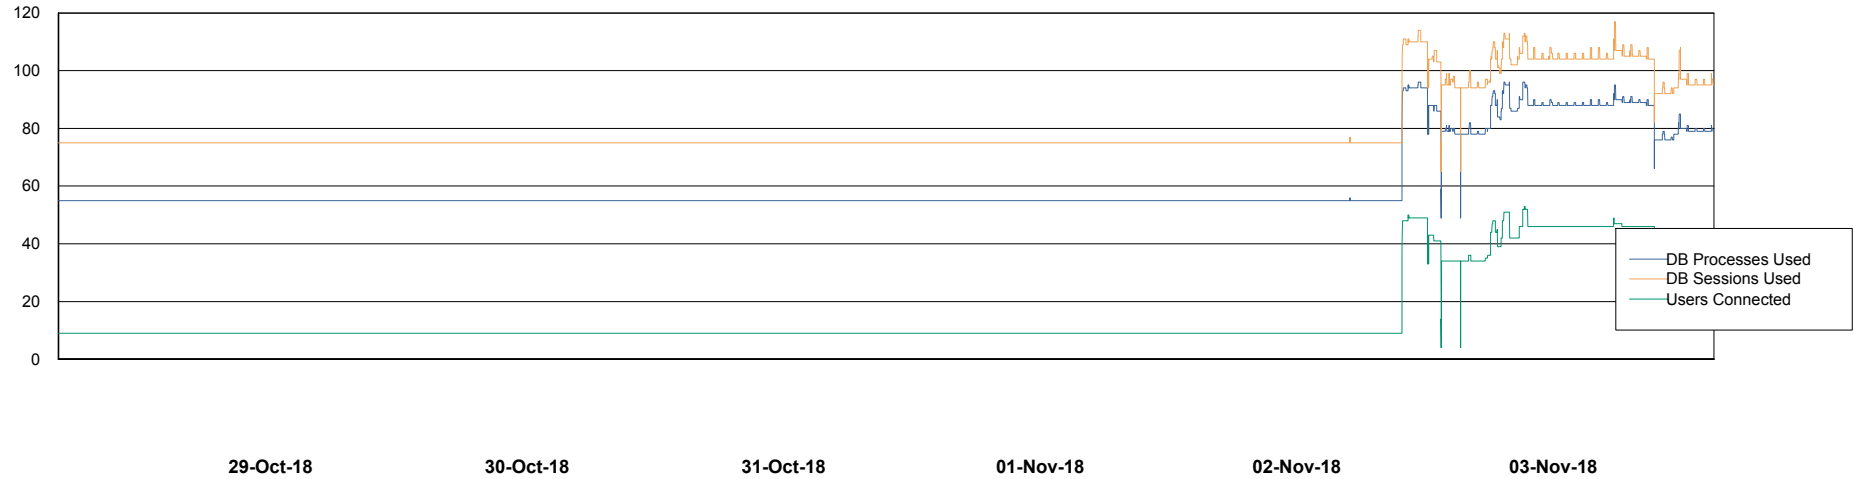

Weekly SLA Customer Report

Customer DFD Production
Database ID 39

Database Performance DFDDB_Production

Weekly SLA Customer Report

Customer DFD Production
Database ID 39

Database Performance DFDDB_Standby

Weekly SLA Customer Report