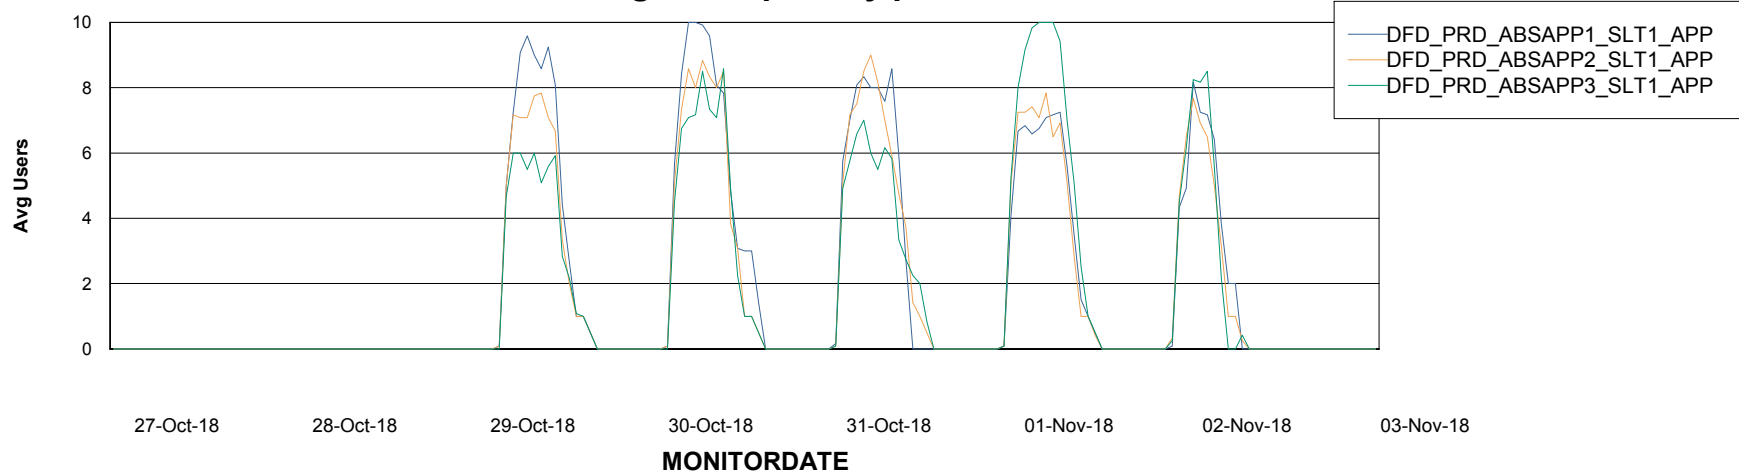

Avg users per day per ABS server