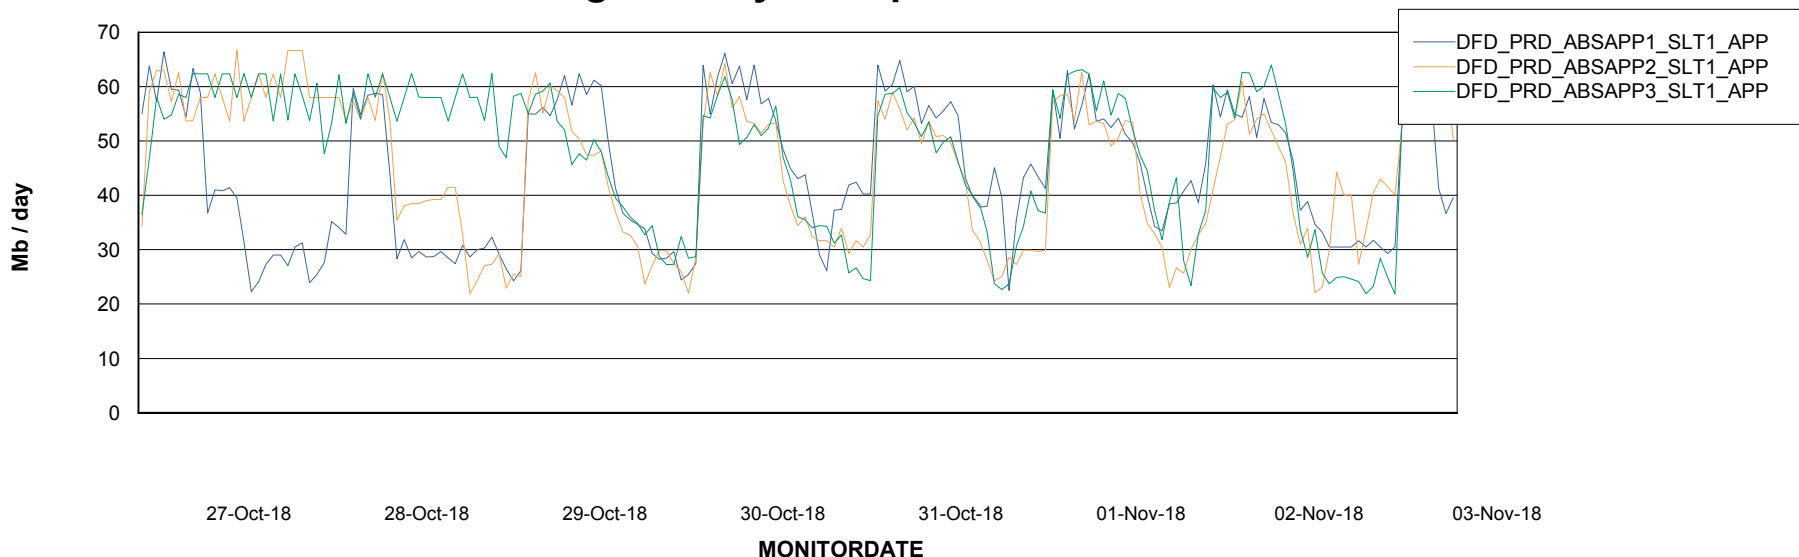

Standby Database Health DFD Production

Recovery lag for last 7 days

Weekly SLA Customer Report

Customer DFD Production
Database ID 39

ABSSolute Application Server Services

Avg memory used per ABS Server Service