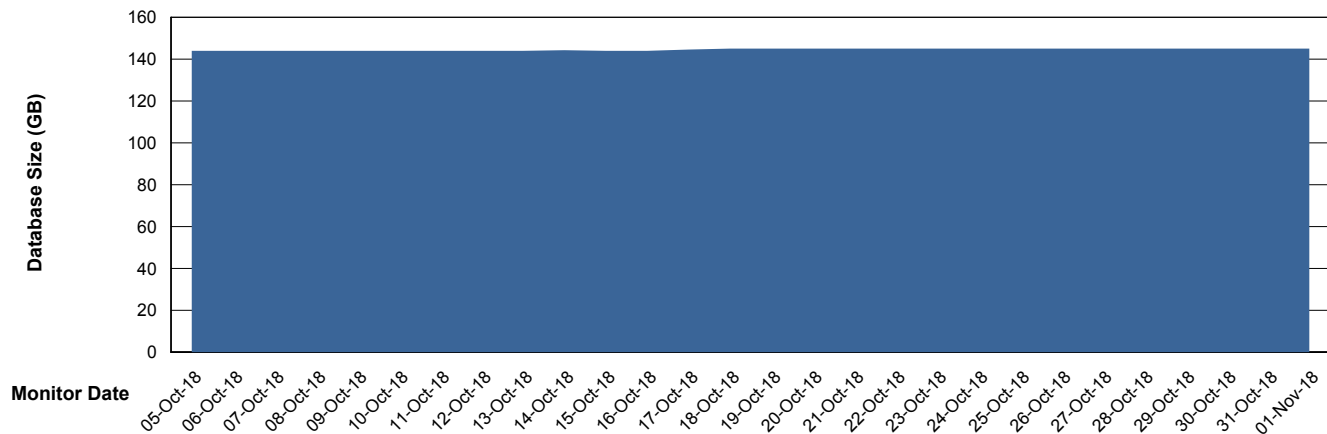

Customer DFD Production
Database ID 39

Database Performance DFDDDBBI_Production

Weekly SLA Customer Report

Customer DFD Production
 Database ID 39

DATABASE SIZE DFDDDB_Production

Database growth over last month