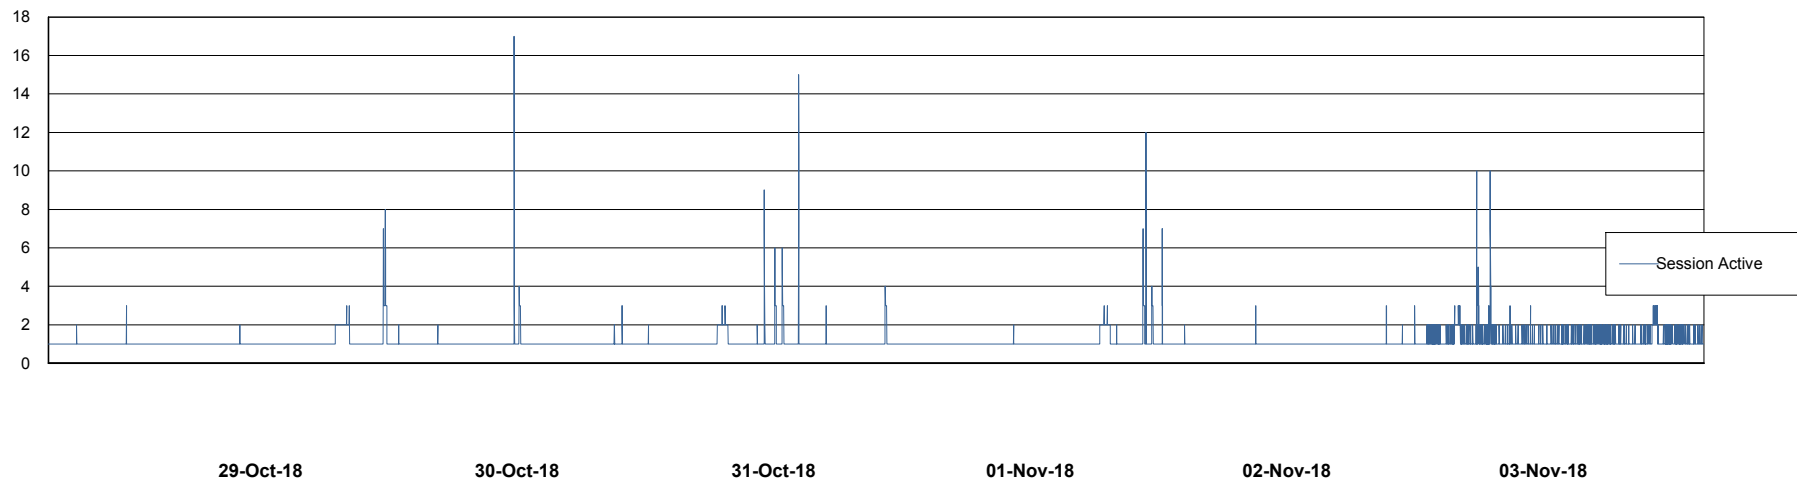

Database Performance DFDDDBBI_Production