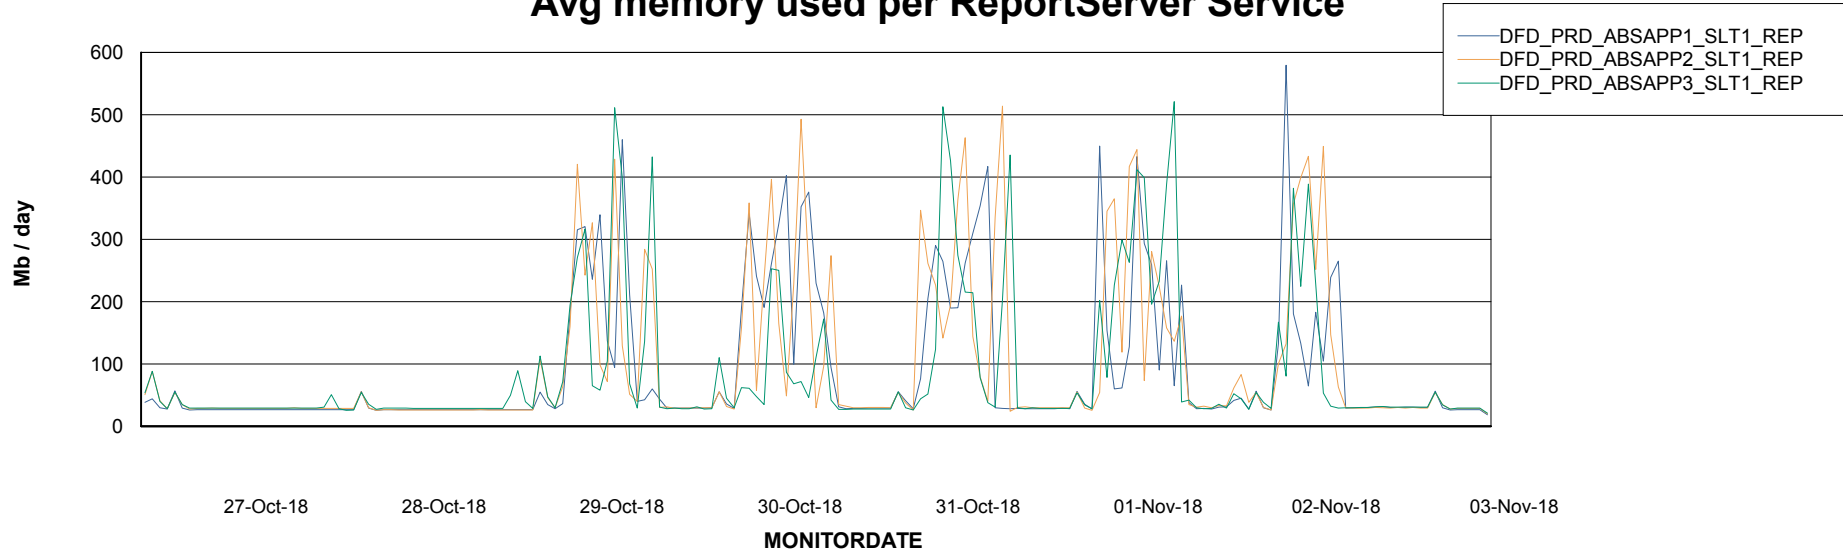

Avg users per day per ABS server

Weekly SLA Customer Report

Customer DFD Production
Database ID 39

ABSSolute Application ReportServer Services

Avg memory used per ReportServer Service

Disaster per ABS component