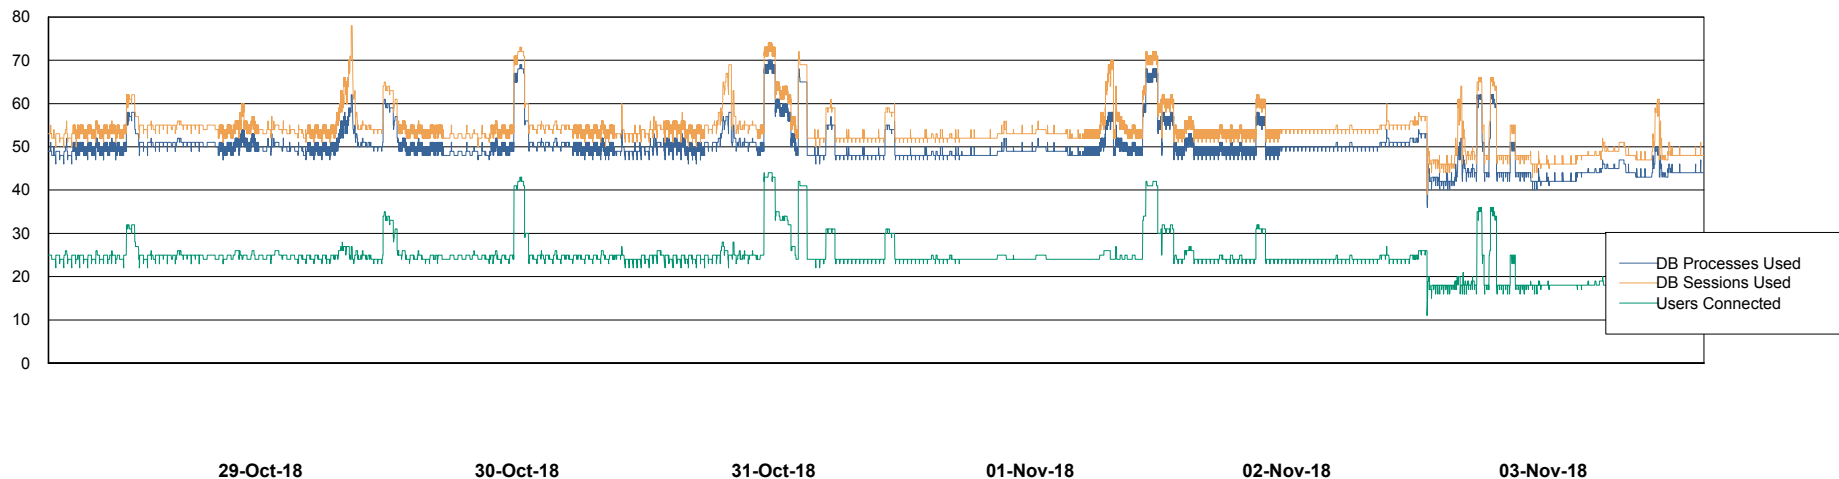

Database Performance DFDDDBBI_Production