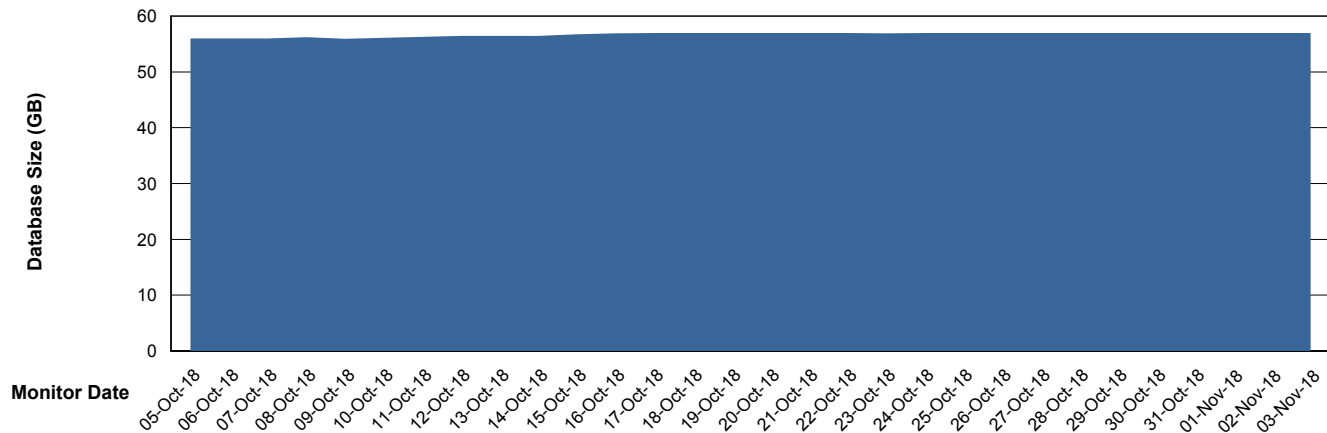

DATABASE SIZE DFDDDBI_Production

Database growth over last month