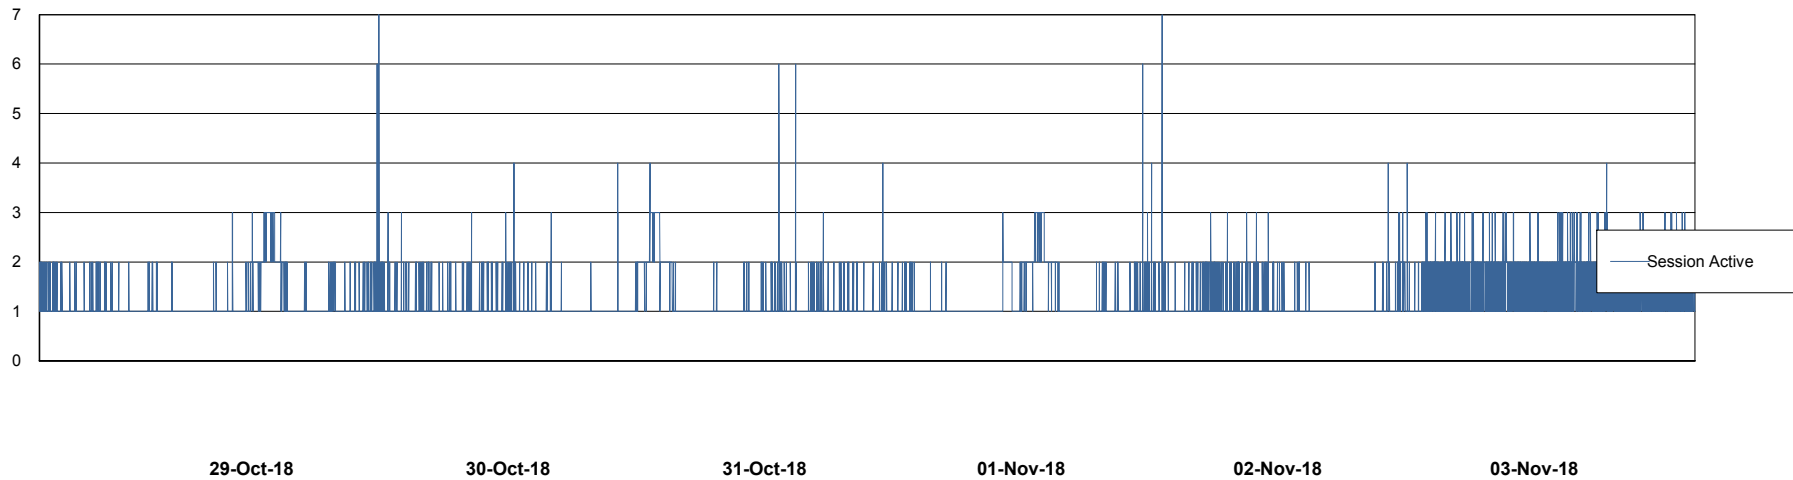

Database Performance DFDDB_Production