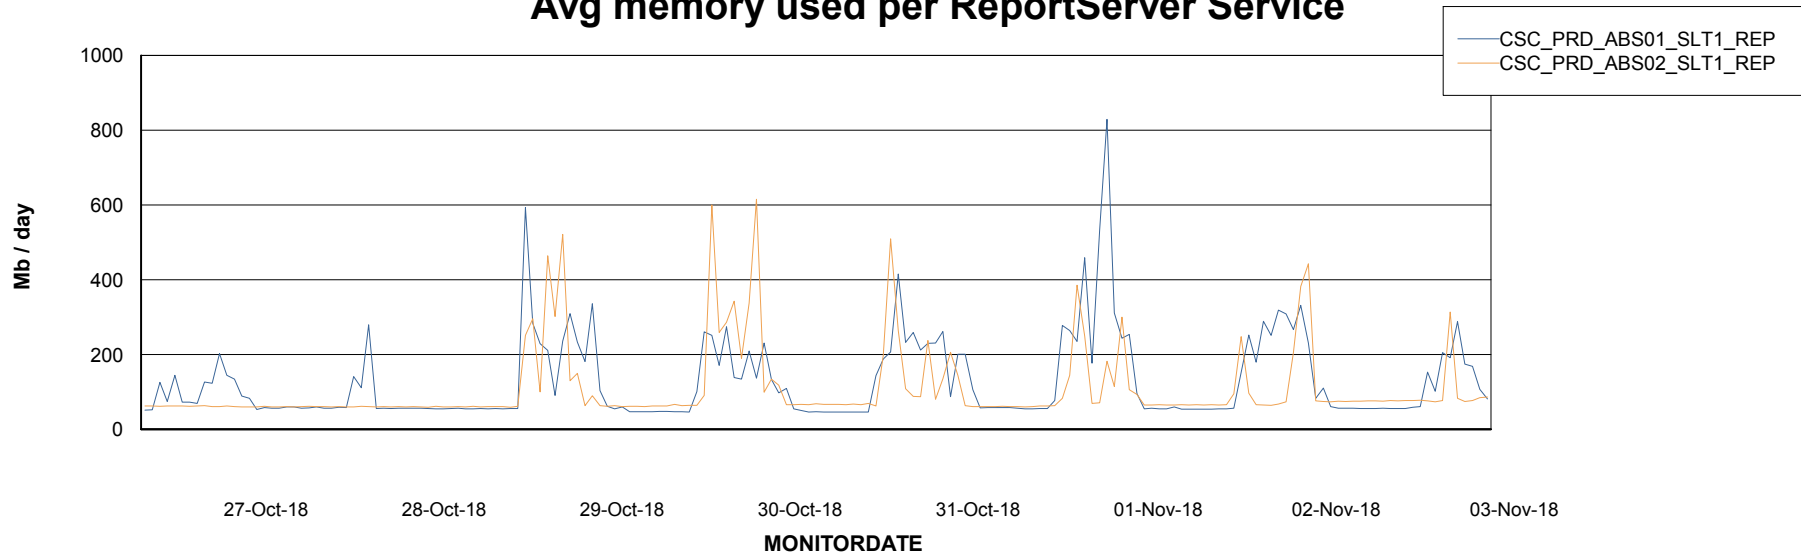

ABSSolute Application ReportServer Services

Avg memory used per ReportServer Service