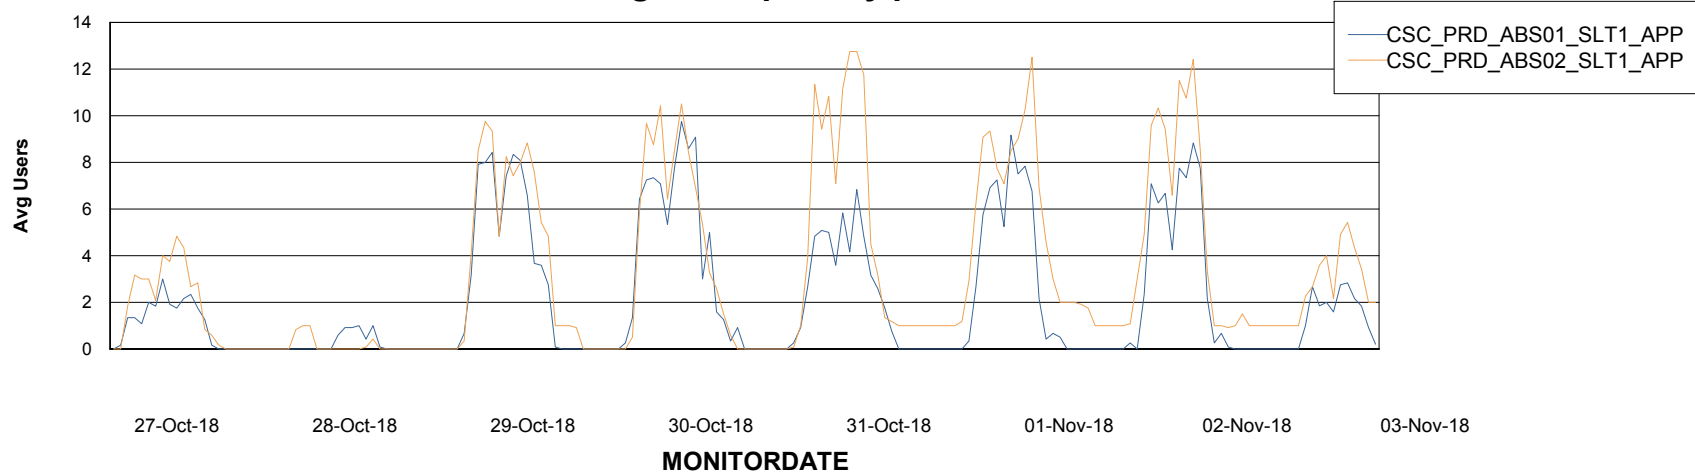

Weekly SLA Customer Report

Customer CSC_Production
Database ID 50

ABSSolute Application Server Services

Avg memory used per ABS Server Service

Avg users per day per ABS server

Weekly SLA Customer Report

Customer CSC_Production
Database ID 50