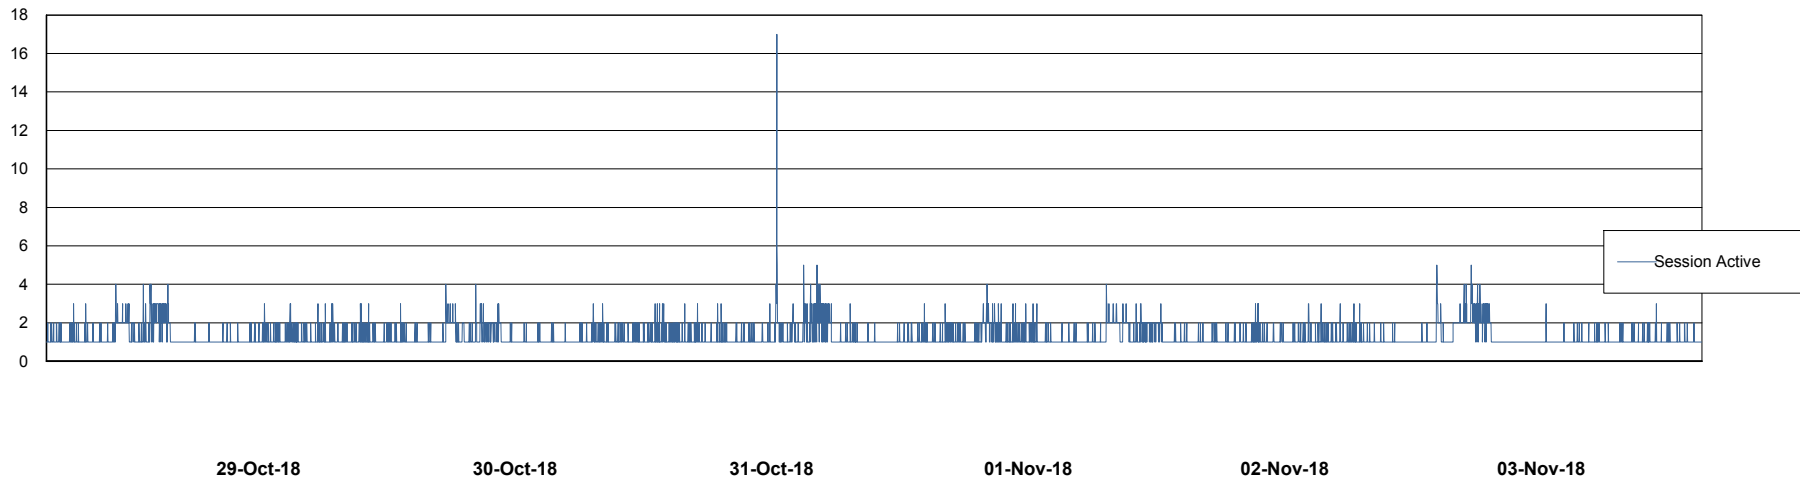

Database Performance CSCDB_Primary

DB Processes Max 500
DB Sessions Max 800