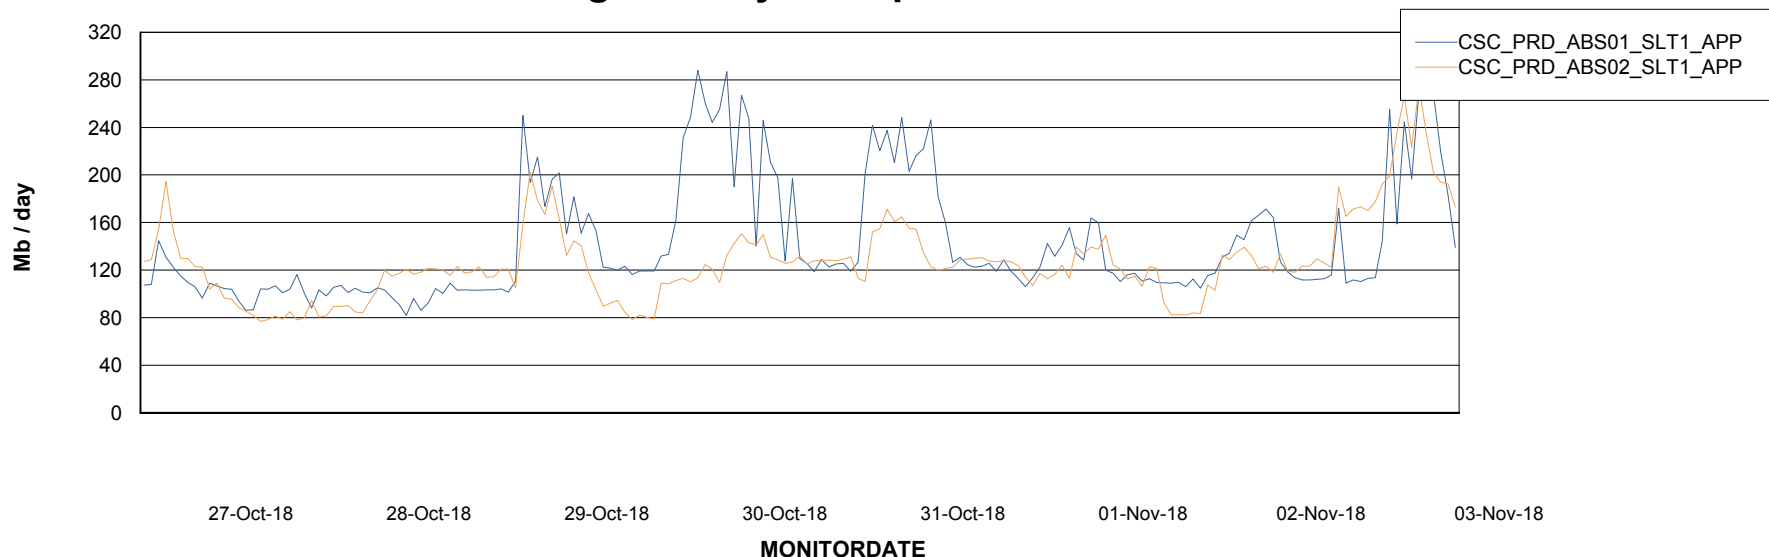

ABSSolute Application Server Services

Avg memory used per ABS Server Service