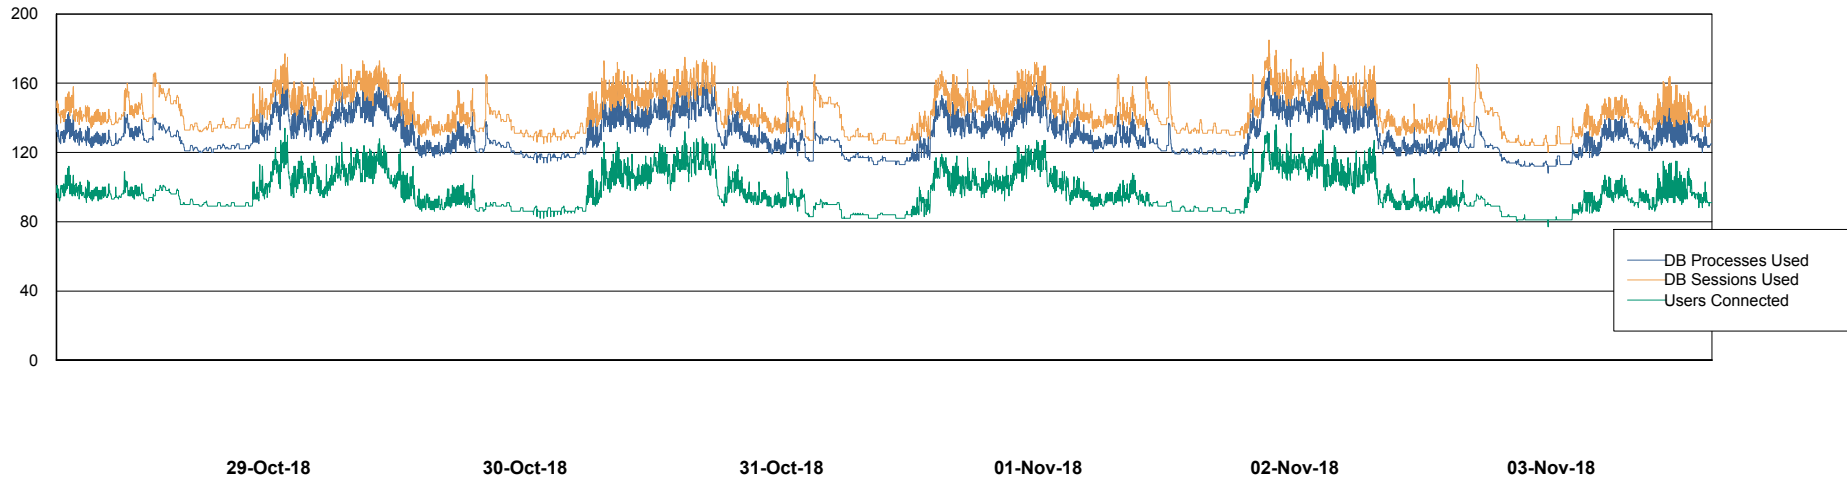

Database Performance CSCDB_Primary

DB Processes Max 500
DB Sessions Max 800