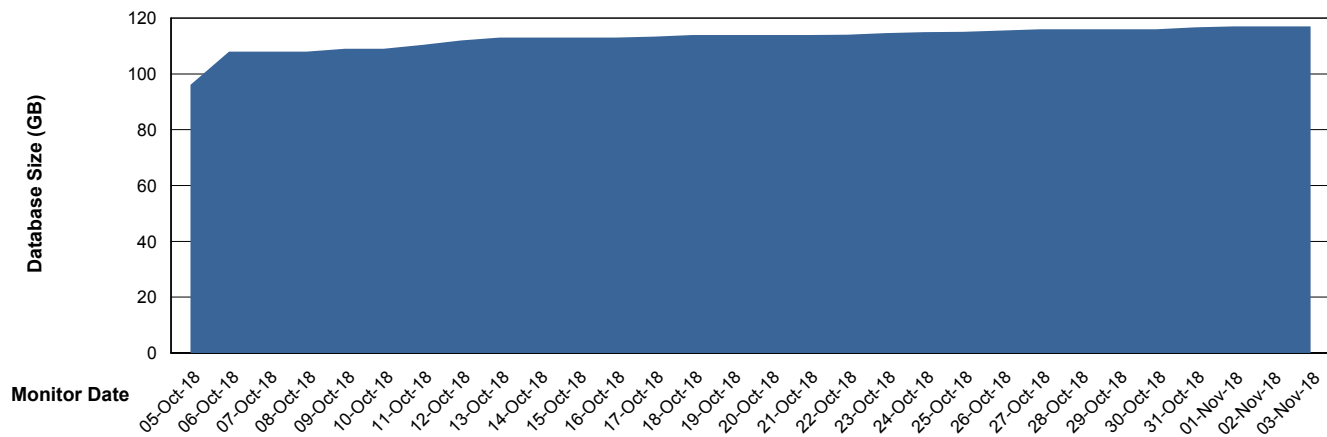

Weekly SLA Customer Report

Customer CLO Production
 Database ID 38

DATABASE SIZE CLODB_FUT_BI

Database growth over last month

DATABASE SIZE CLODB_PRD_Production

Database growth over last month

Weekly SLA Customer Report