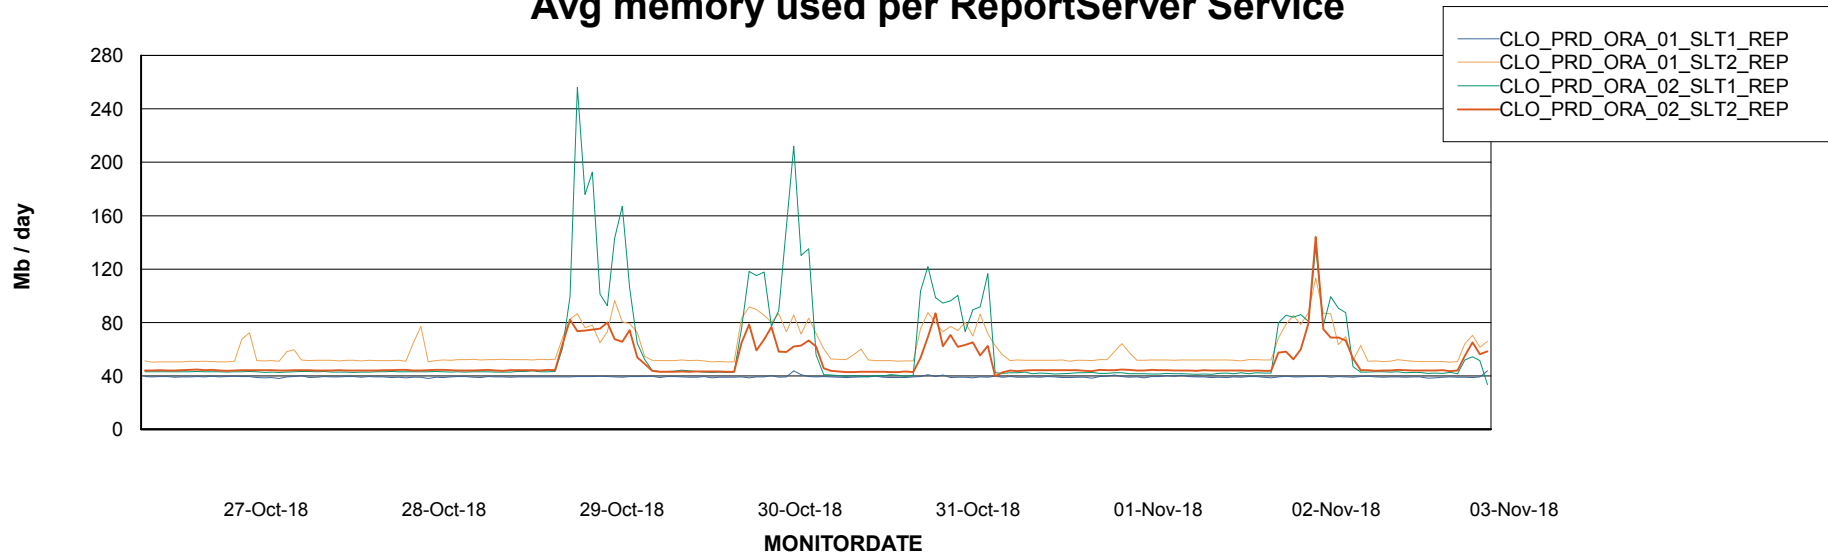

Avg memory used per ABS Server Service

Avg users per day per ABS server

Weekly SLA Customer Report

Customer CLO Production
Database ID 38

ABSSolute Application ReportServer Services

Avg memory used per ReportServer Service