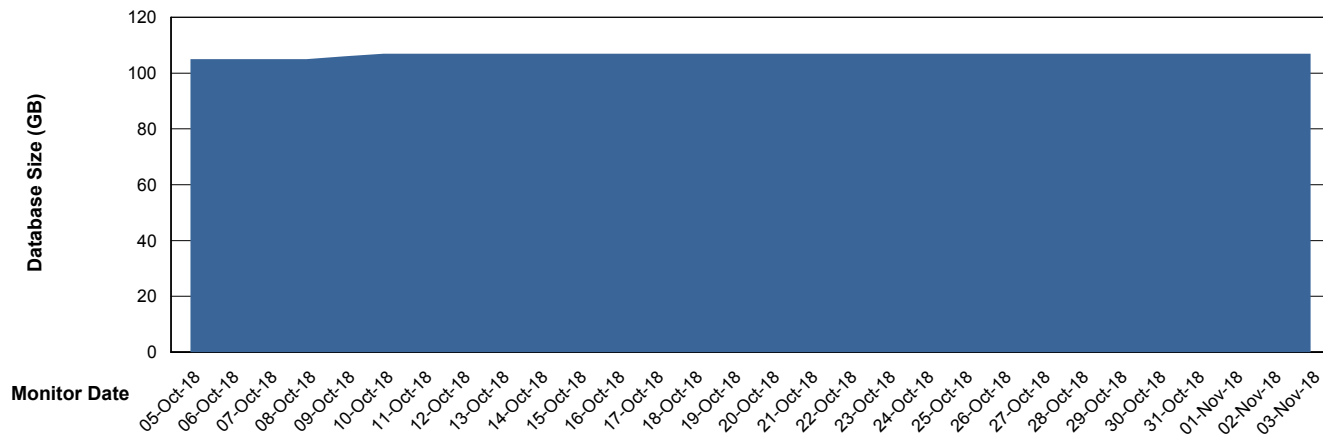

DATABASE SIZE CLODB_PRD_Test

Database growth over last month