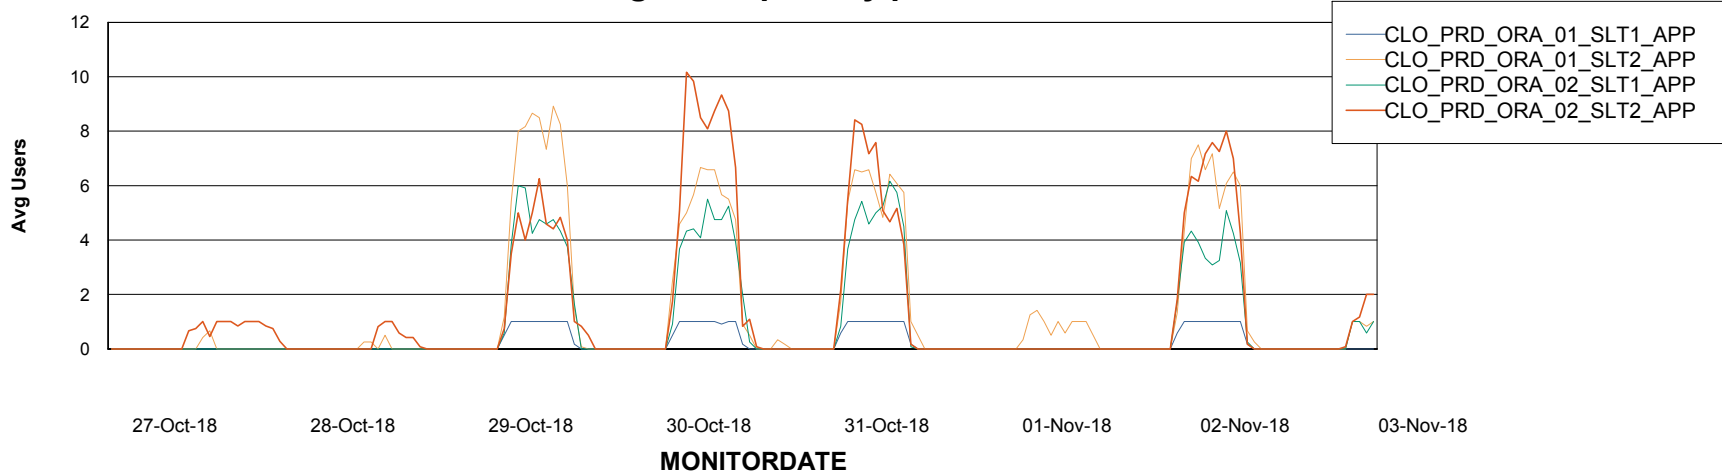

Avg users per day per ABS server