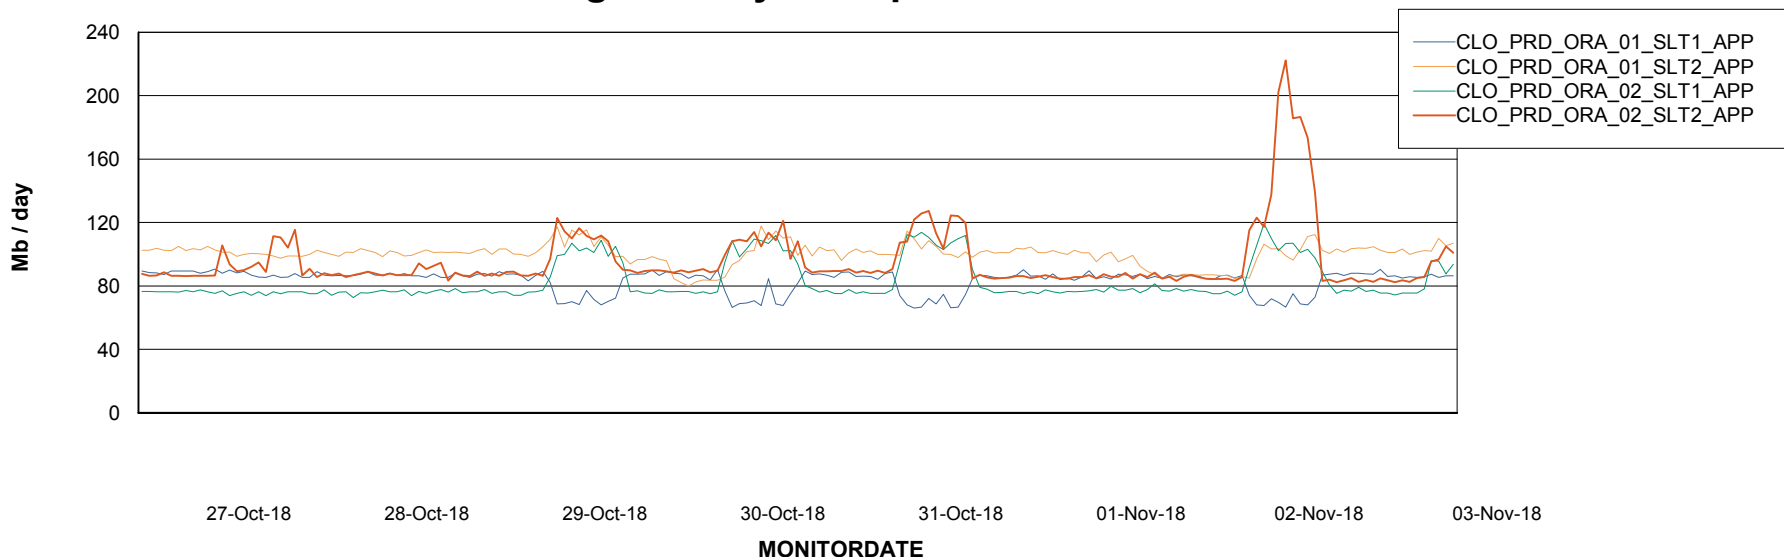

ABSSolute Application Server Services

Avg memory used per ABS Server Service