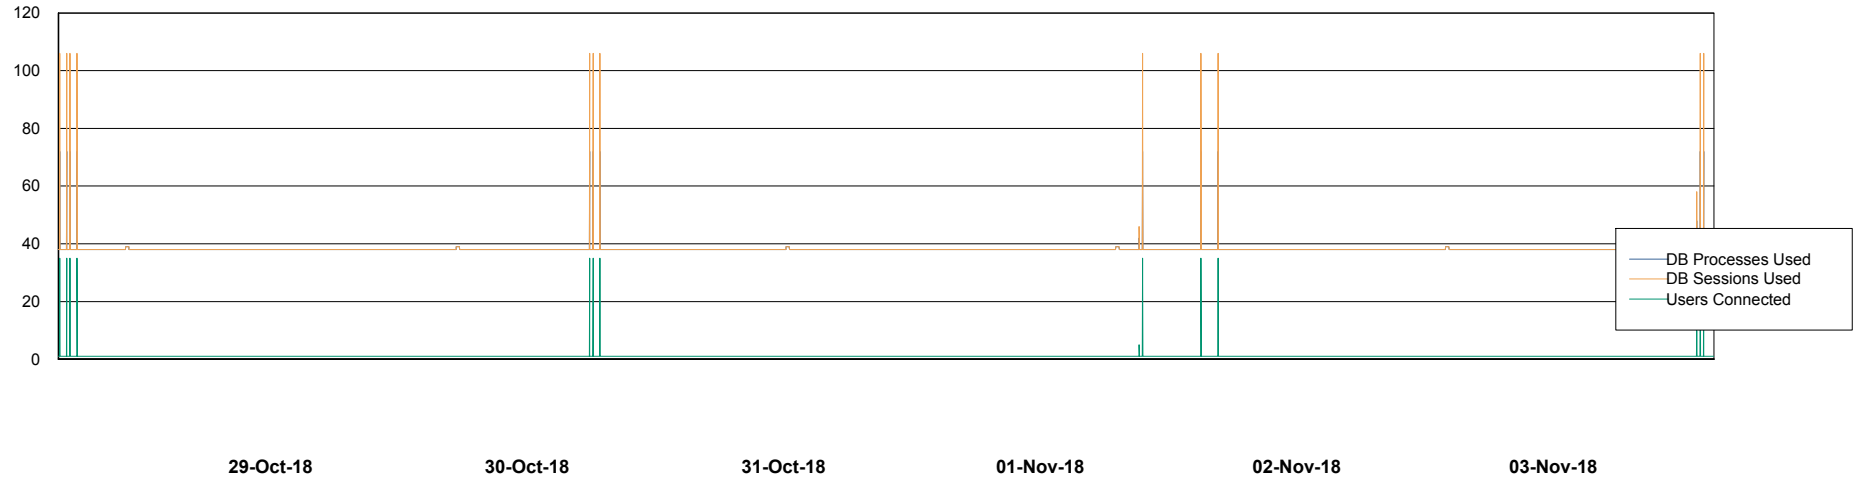

Database Performance CLODB_PRD_Standby