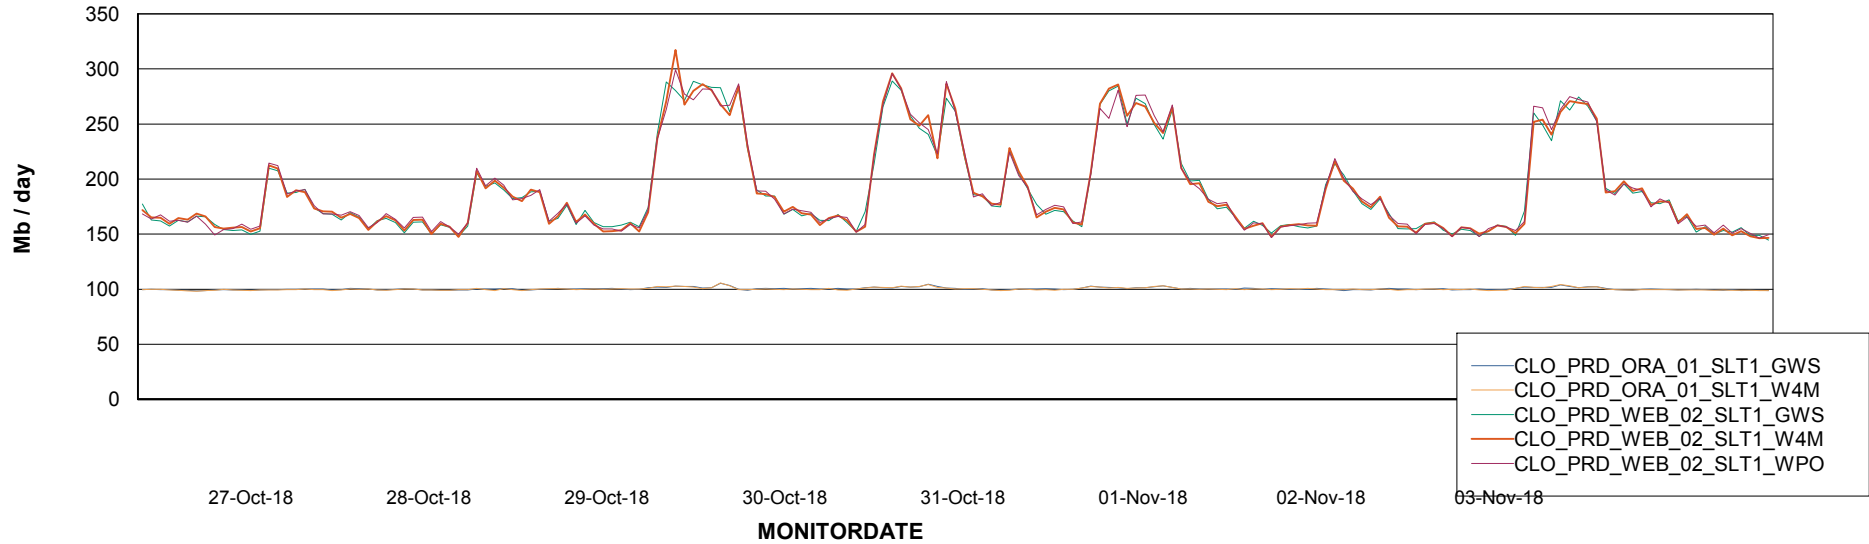

ABSSolute Web Component Services

Avg memory used per ABS Web component