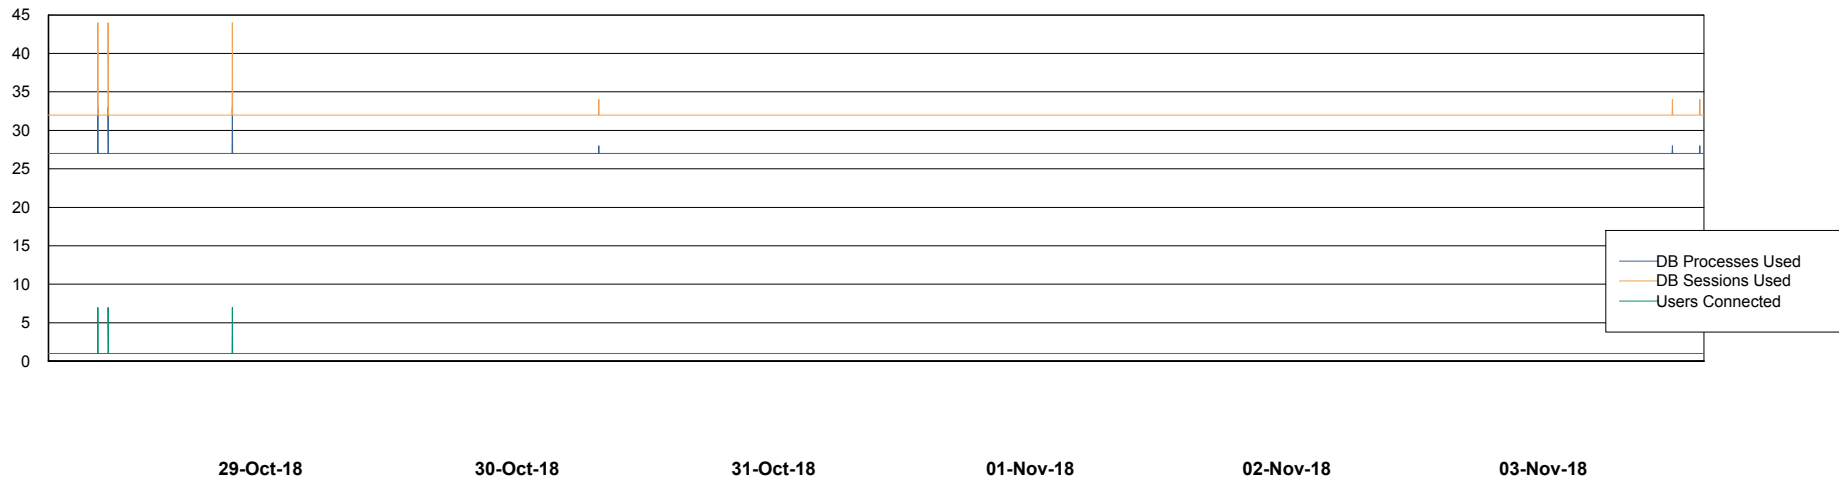

Weekly SLA Customer Report

Customer CIW Production
Database ID 45

Database Performance CIWDB_Production

DB Processes Max 300
DB Sessions Max 472

Weekly SLA Customer Report

Customer CIW Production
Database ID 45

Database Performance CIWDB_Standby

DB Processes Max 300
DB Sessions Max 472

Weekly SLA Customer Report

Customer CIW Production
 Database ID 45

DATABASE SIZE CIWDB_Production

Database growth over last month

Database Tablespace CIWDB_Production

Date	Tablespace Name	Filesize (Gb)	Usedsize (Gb)	Percentage free
03-Nov-18	ABSDATA	36	30	17
	INDX	5	3	40
02-Nov-18	ABSDATA	36	30	17
	INDX	5	3	40
01-Nov-18	ABSDATA	36	30	17
	INDX	5	3	40
31-Oct-18	ABSDATA	36	30	17
	INDX	5	3	40
30-Oct-18	ABSDATA	36	30	17
	INDX	5	3	40
29-Oct-18	ABSDATA	36	30	17
	INDX	5	3	40
28-Oct-18	ABSDATA	36	30	17
	INDX	5	3	40