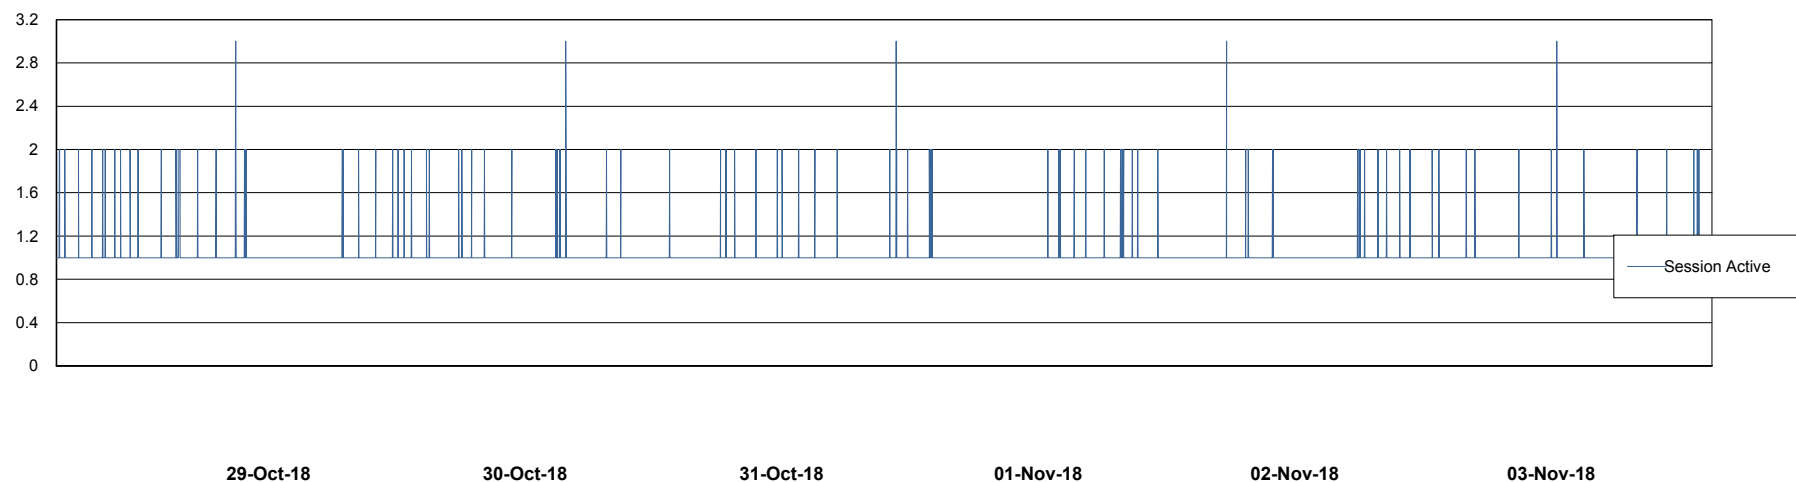

Database Performance CIWDB_Production

DB Processes Max 300
DB Sessions Max 472