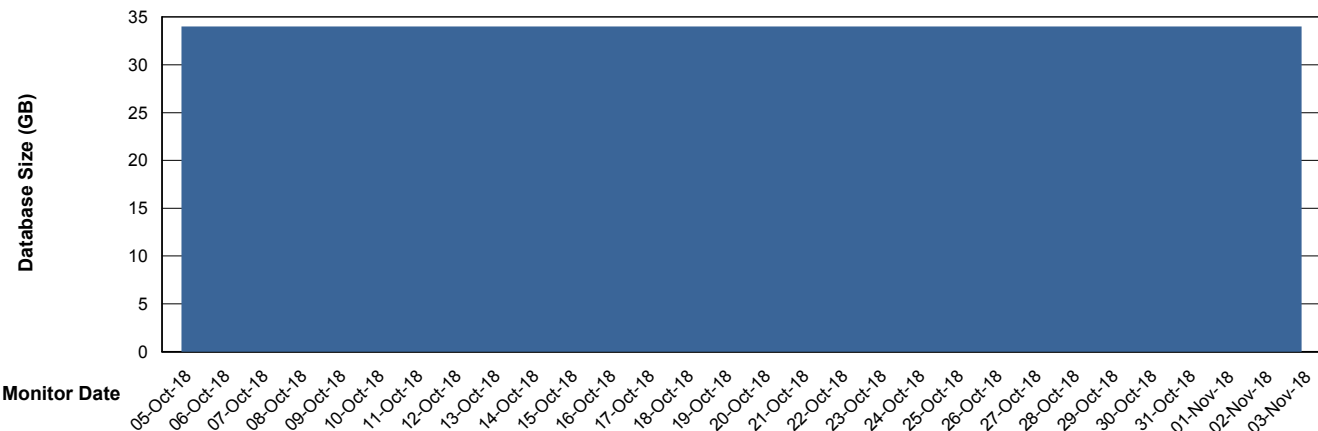

Database Performance CIWDB_Standby

DB Processes Max 300
DB Sessions Max 472

Weekly SLA Customer Report

Customer CIW Production
 Database ID 45

DATABASE SIZE CIWDB_Production

Database growth over last month

Database Tablespace CIWDB_Production

Date	Tablespace Name	Filesize (Gb)	Usedsize (Gb)	Percentage free
03-Nov-18	ABSDATA	36	30	17
	INDX	5	3	40
02-Nov-18	ABSDATA	36	30	17
	INDX	5	3	40
01-Nov-18	ABSDATA	36	30	17
	INDX	5	3	40
31-Oct-18	ABSDATA	36	30	17
	INDX	5	3	40
30-Oct-18	ABSDATA	36	30	17
	INDX	5	3	40
29-Oct-18	ABSDATA	36	30	17
	INDX	5	3	40
28-Oct-18	ABSDATA	36	30	17
	INDX	5	3	40