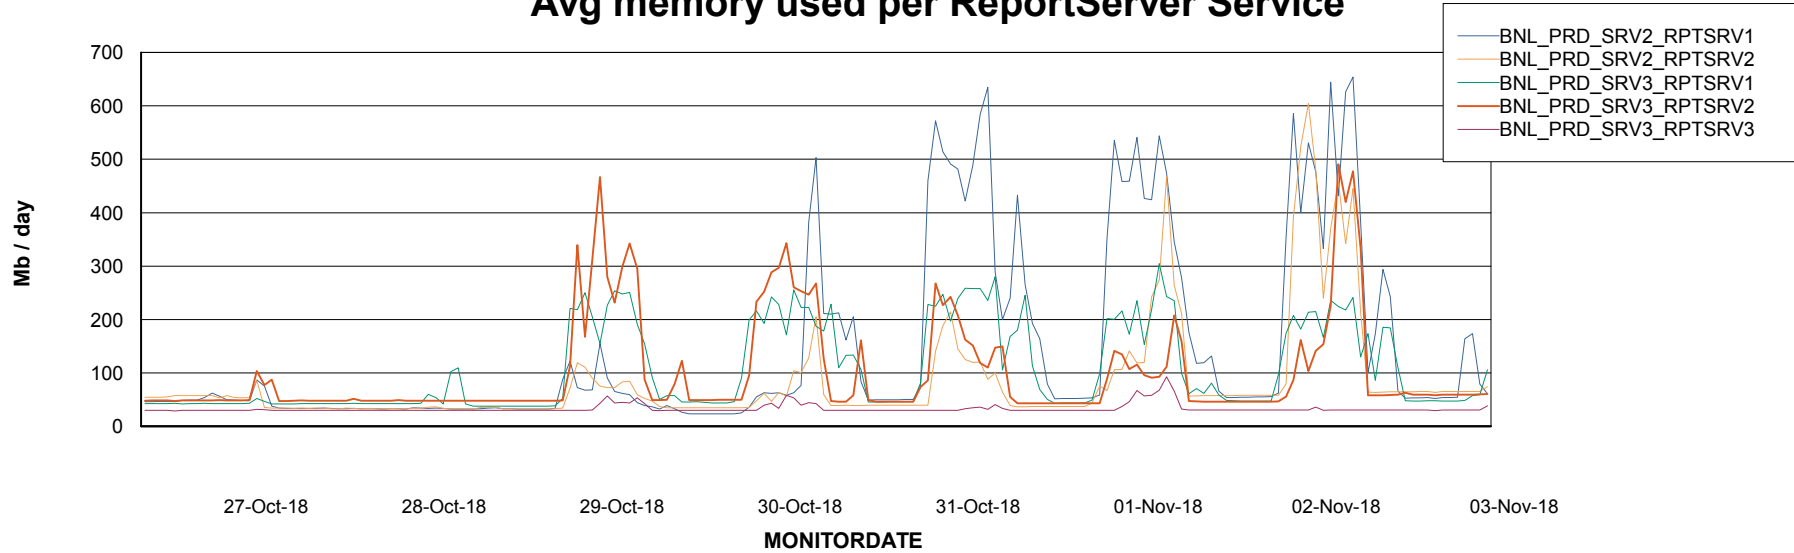

ABSSolute Web Component Services

Avg memory used per ReportServer Service