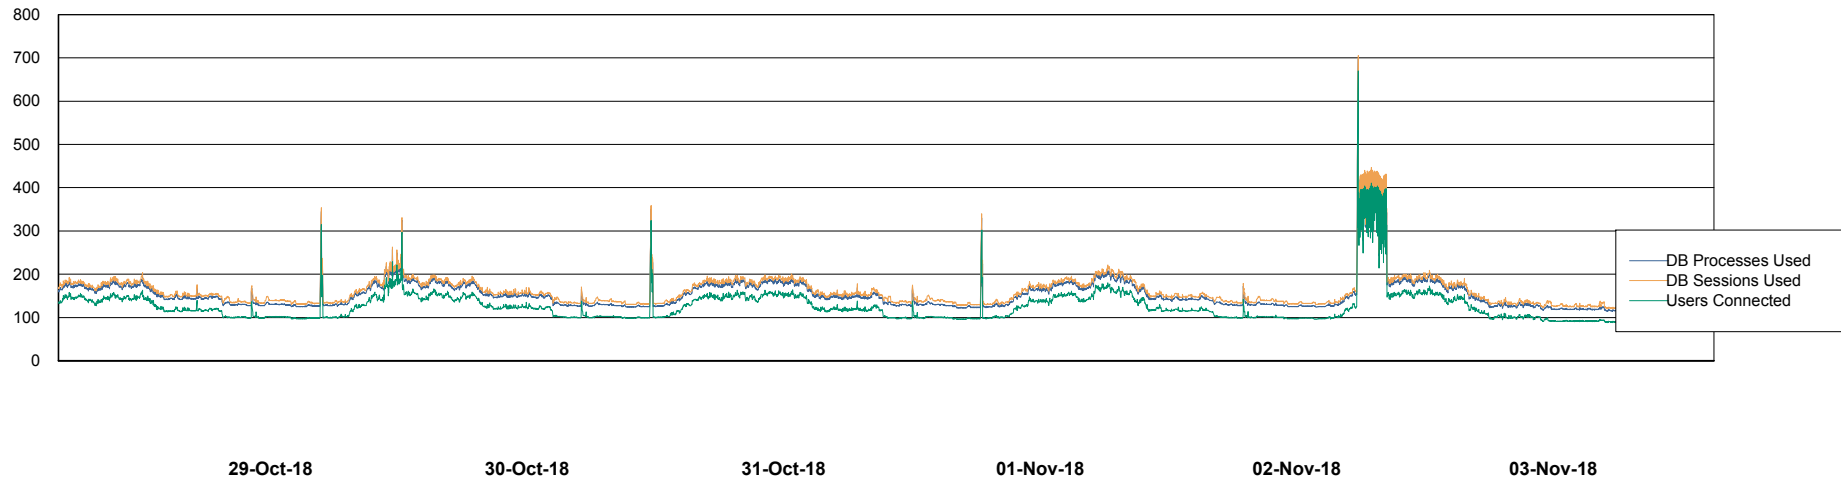

Harddisk Usage BNL_PRD_vm-absa03

	Free disk space on c: (%)	Total disk space on c: (Gb)	Free disk space on d: (%)	Total disk space on d: (Gb)	Free disk space on f: (%)	Total disk space on f: (Gb)
03-Nov-18	80	127	78	127	92	64
02-Nov-18	80	127	78	127	92	64
01-Nov-18	80	127	78	127	92	64
31-Oct-18	80	127	78	127	92	64
30-Oct-18	80	127	78	127	92	64
29-Oct-18	80	127	78	127	92	64
28-Oct-18	80	127	78	127	92	64

Weekly SLA Customer Report

Customer BNL_Production
Database ID 83

Database Performance BNLDB_Production

DB Processes Max 700
DB Sessions Max 1,072

Weekly SLA Customer Report

Customer BNL_Production
 Database ID 83