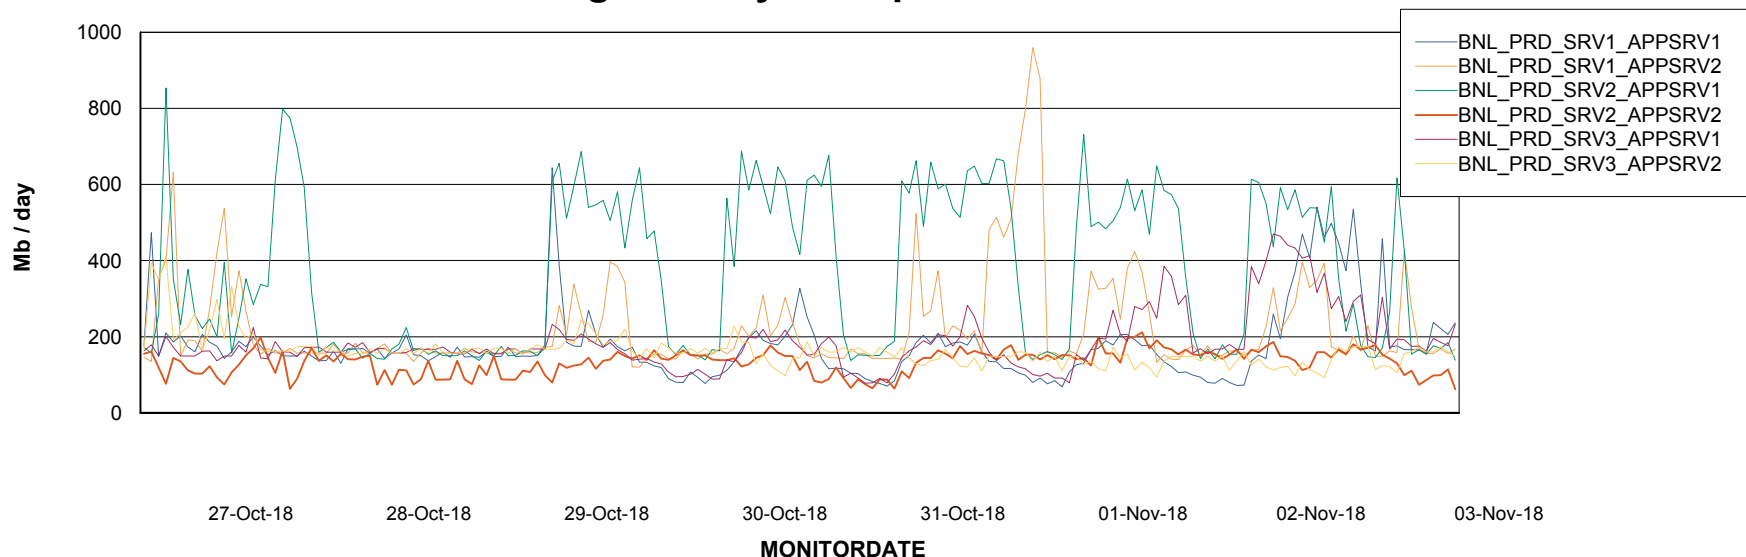

DATABASE SIZE BNLDB_Production

Database growth over last month

Database Tablespace BNLDB_Production

Date	Tablespace Name	Filesize (Gb)	Usedsize (Gb)	Percentage free
03-Nov-18	ABSDATA	106	68	36
	INDX	252	220	13
02-Nov-18	ABSDATA	106	68	36
	INDX	252	220	13
01-Nov-18	ABSDATA	106	68	36
	INDX	252	219	13
31-Oct-18	ABSDATA	106	67	37
	INDX	252	219	13
30-Oct-18	ABSDATA	106	66	38
	INDX	252	219	13
29-Oct-18	ABSDATA	106	66	38
	INDX	252	218	13
28-Oct-18	ABSDATA	106	66	38
	INDX	252	218	13

Weekly SLA Customer Report

Customer BNL_Production
Database ID 83

ABSolute Application Server Services

Avg memory used per ABS Server Service

Avg users per day per ABS server

Weekly SLA Customer Report

Customer BNL_Production
Database ID 83