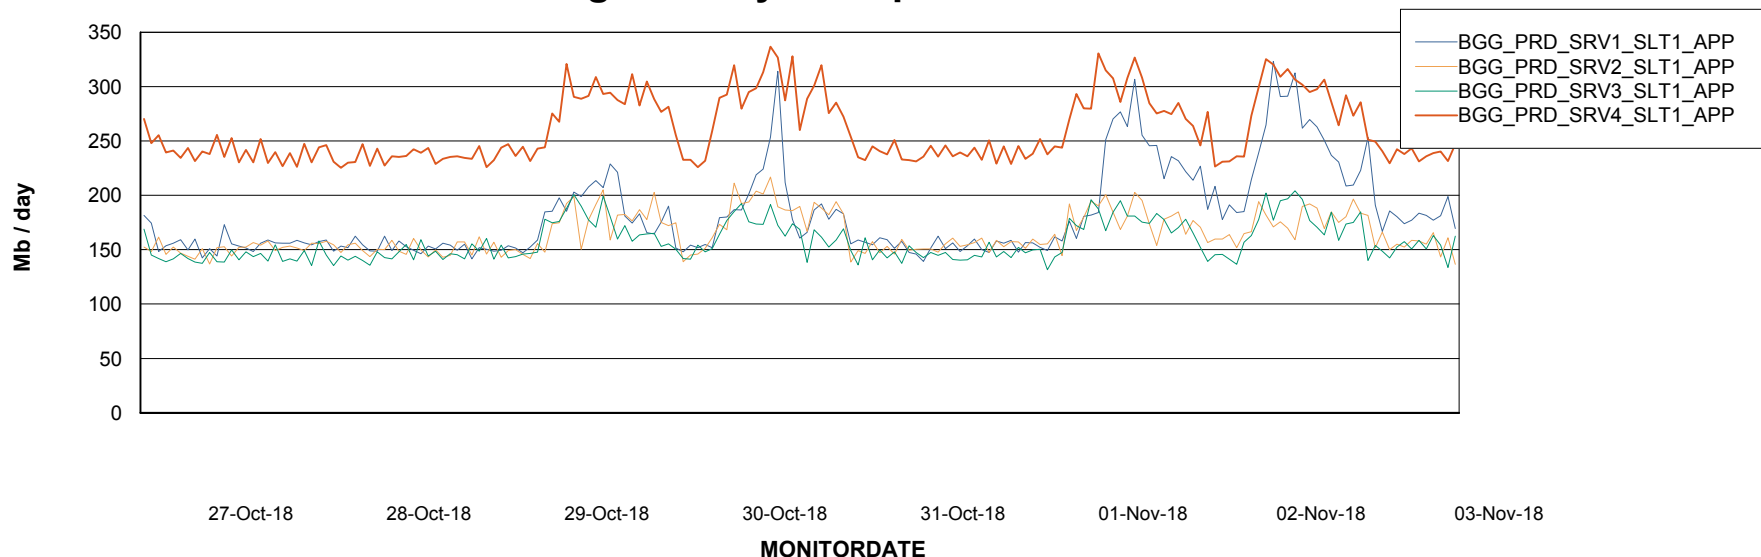

ABSSolute Application Server Services

Avg memory used per ABS Server Service