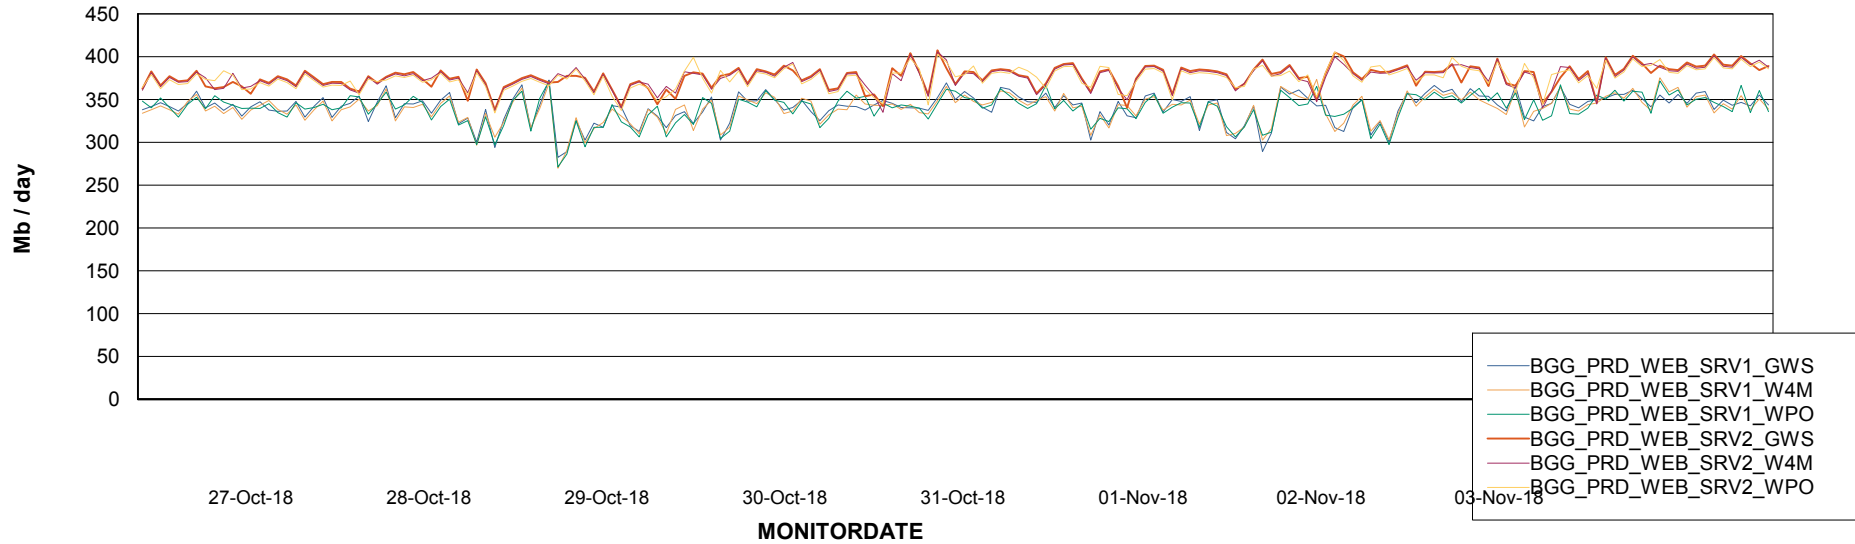

ABSolute Web Component Services

Avg memory used per ABS Web component