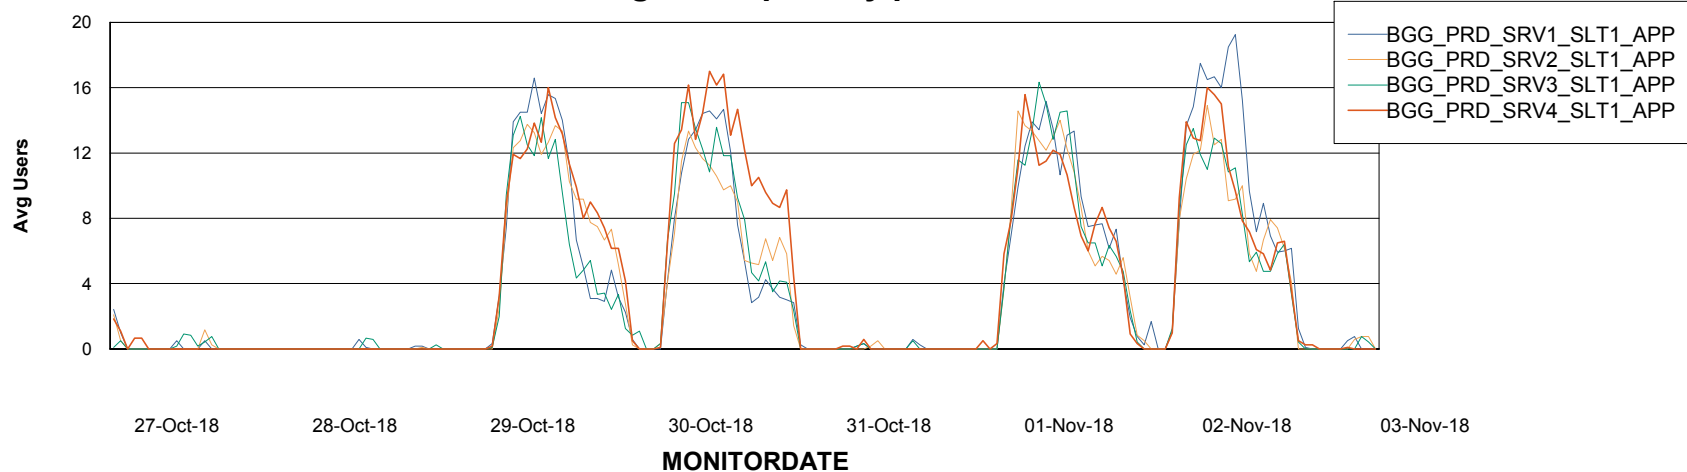

Avg users per day per ABS server