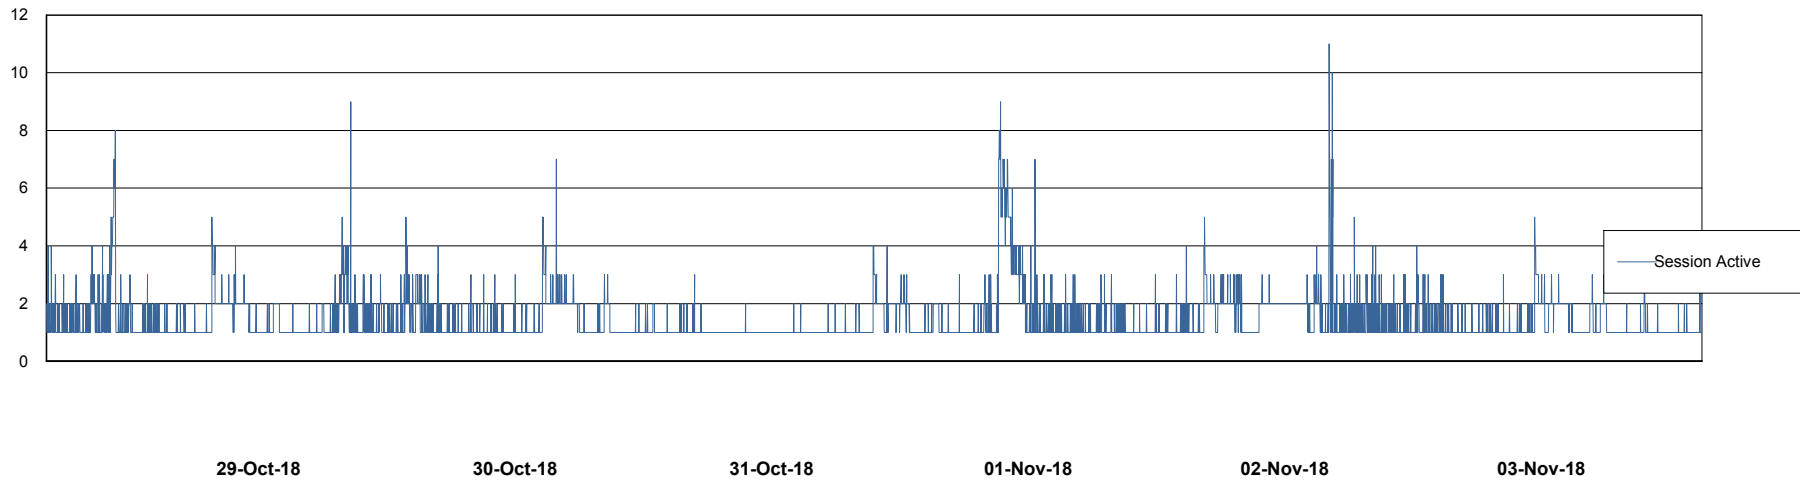

Weekly SLA Customer Report

Customer BGG_Production
Database ID 58

Database Performance BGGDB_BI

Weekly SLA Customer Report

Customer BGG_Production
Database ID 58

Database Performance BGGDB_Production

Weekly SLA Customer Report