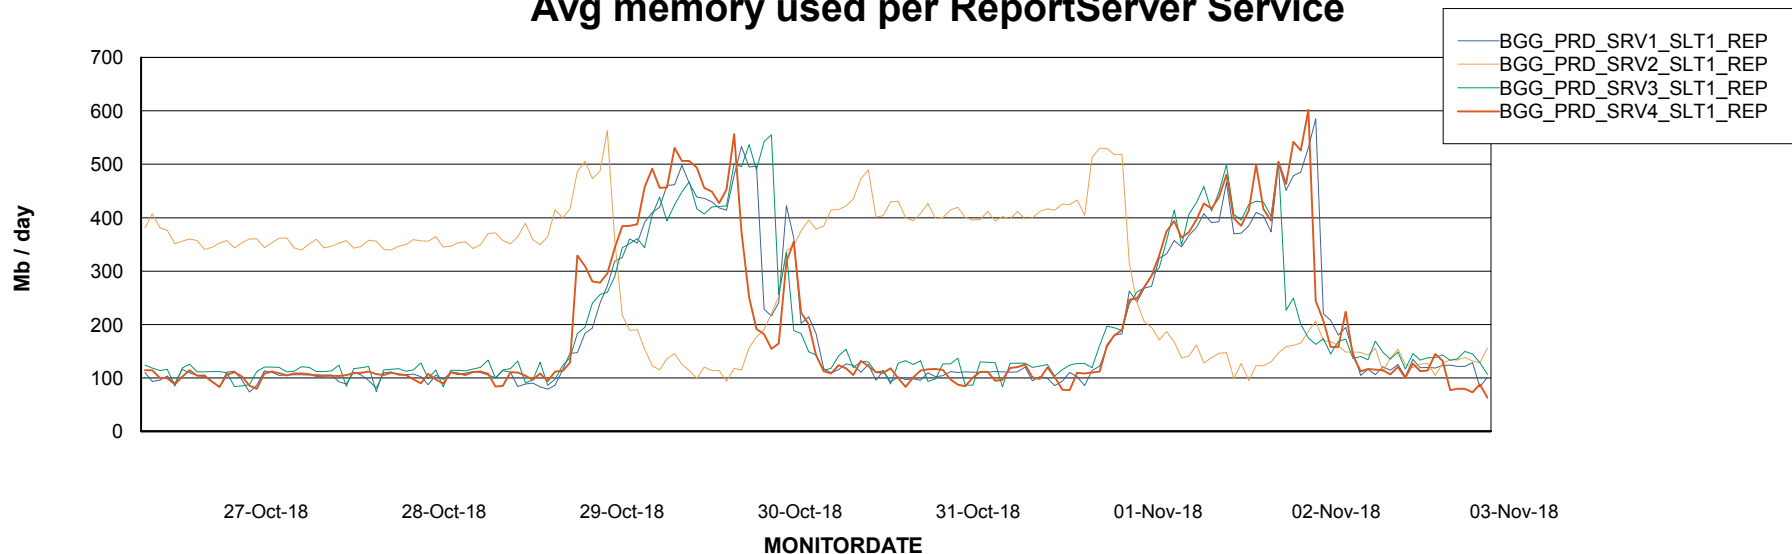

Avg memory used per ABS Server Service

Avg users per day per ABS server

Weekly SLA Customer Report

Customer BGG_Production
Database ID 58

ABSSolute Application ReportServer Services

Avg memory used per ReportServer Service