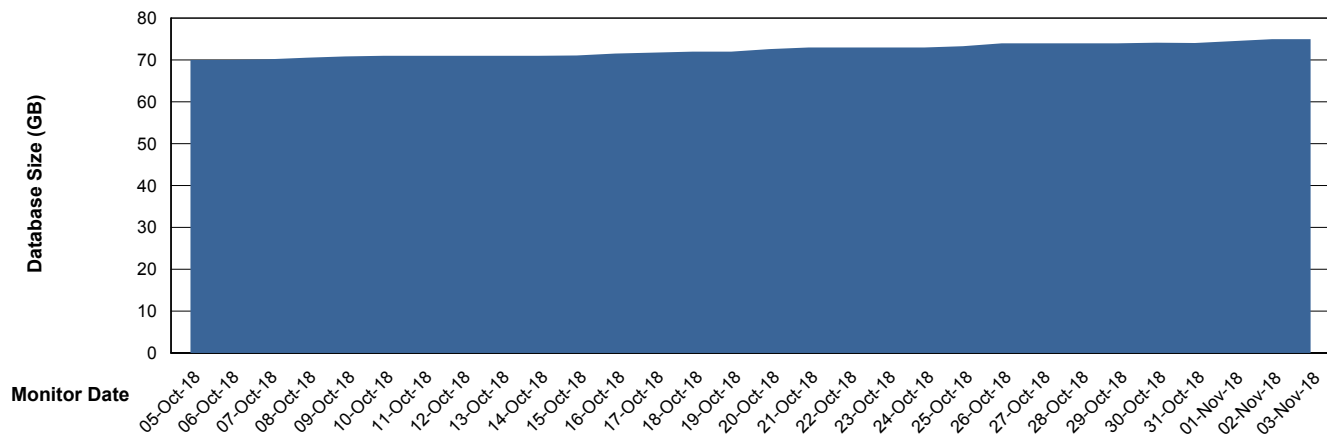

DATABASE SIZE BGGDB_Production

Database growth over last month