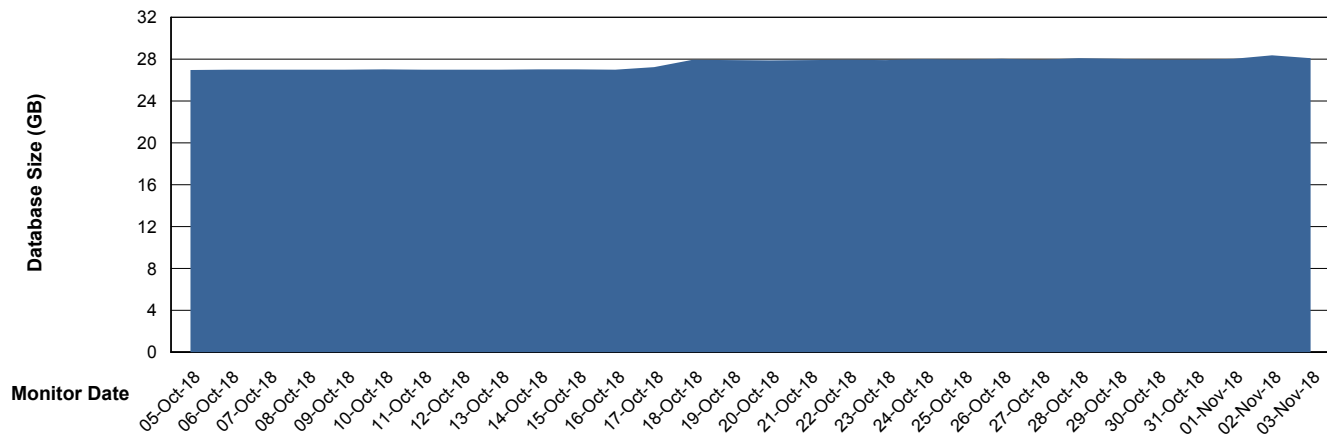

Customer BGG_Production
Database ID 58

Database Performance BGGDB_Standby

Weekly SLA Customer Report

Customer BGG_Production
Database ID 58

DATABASE SIZE BGGDB_BI

Database growth over last month

DATABASE SIZE BGGDB_Production