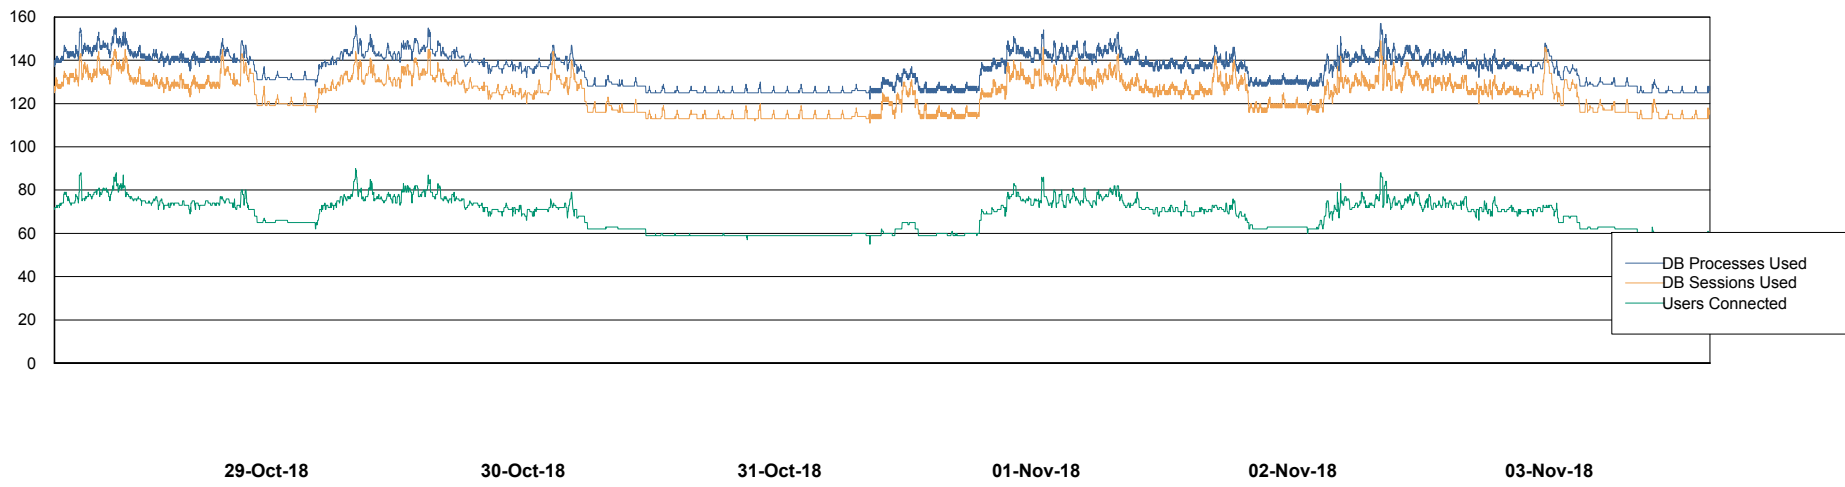

Weekly SLA Customer Report

Customer BGG_Production
Database ID 58

Database Performance BGGDB_BI

Weekly SLA Customer Report

Customer BGG_Production
Database ID 58

Database Performance BGGDB_Production

Weekly SLA Customer Report