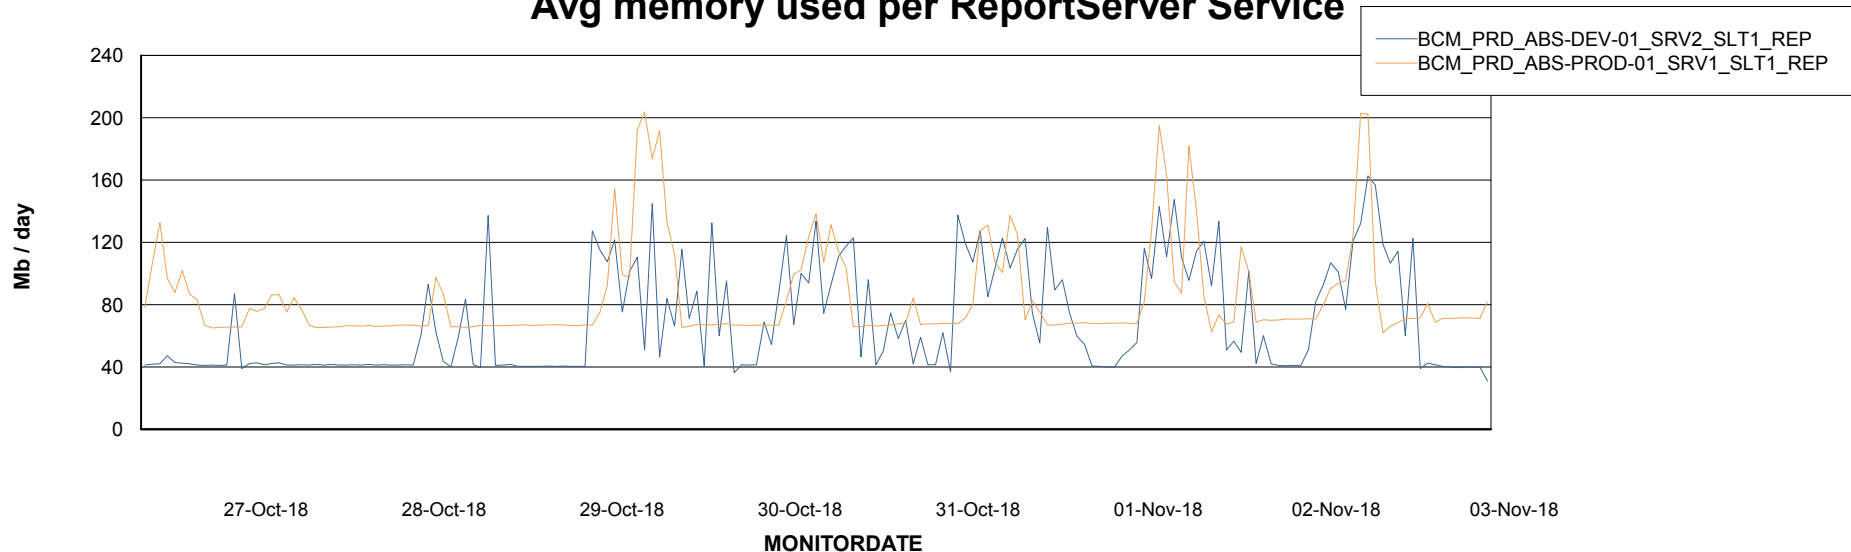

Avg memory used per ABS Server Service

Avg users per day per ABS server

Weekly SLA Customer Report

Customer BCM_Production
Database ID 81

ABSSolute Application ReportServer Services

Avg memory used per ReportServer Service