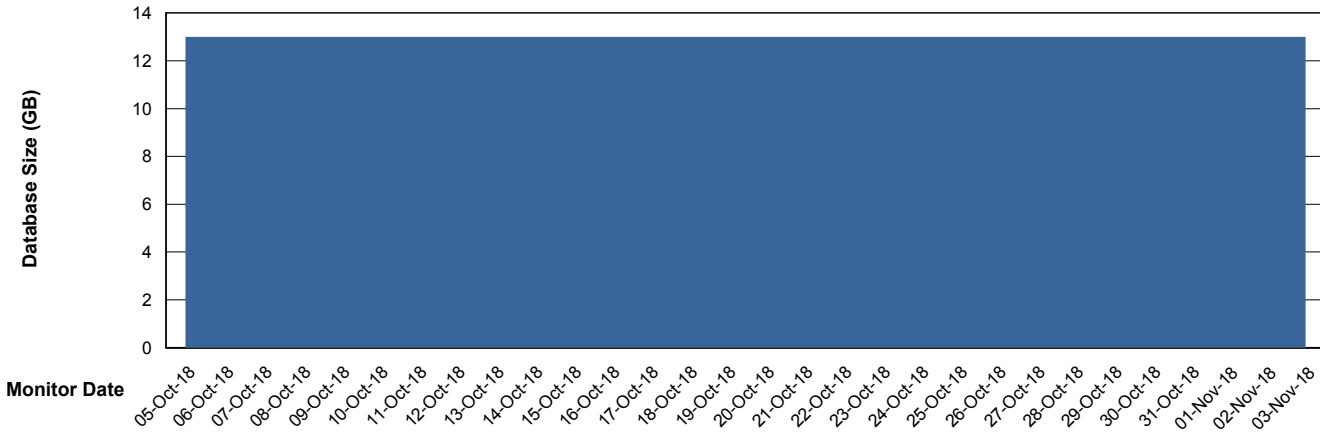

DB Processes Max 150
DB Sessions Max 248

Weekly SLA Customer Report

Customer BCM_Production
 Database ID 81

DATABASE SIZE BCMDB_ABS1 Production Database

Database growth over last month

Database Tablespace BCMDB_ABS1 Production Database