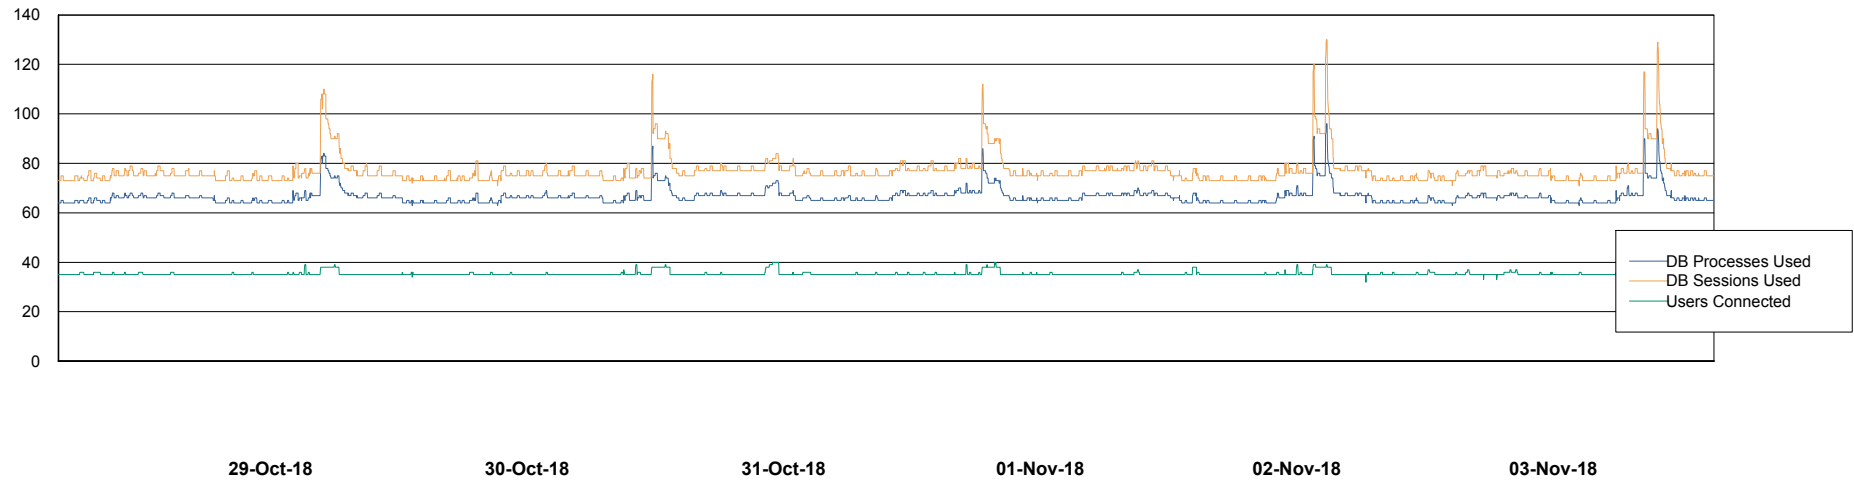

Database Performance BCMDB_ABS1 Production Database