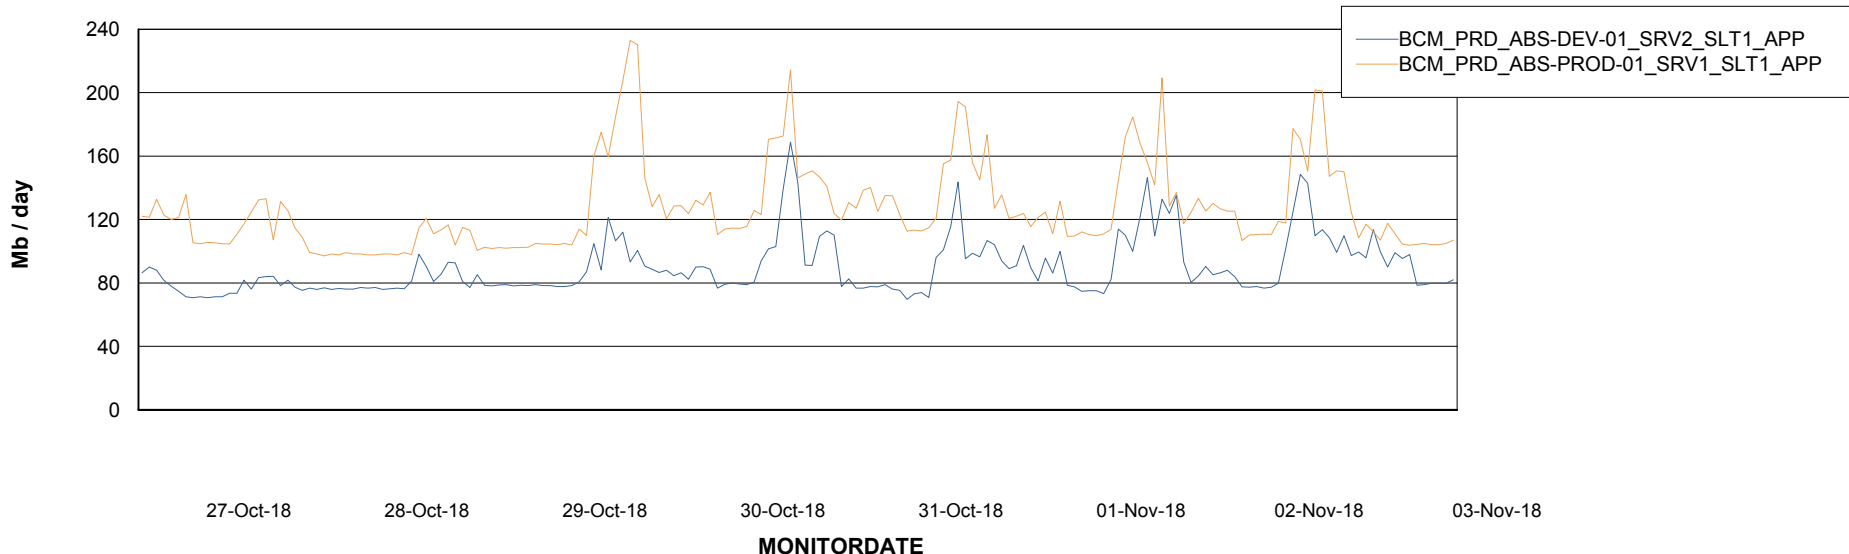

ABSSolute Application Server Services

Avg memory used per ABS Server Service