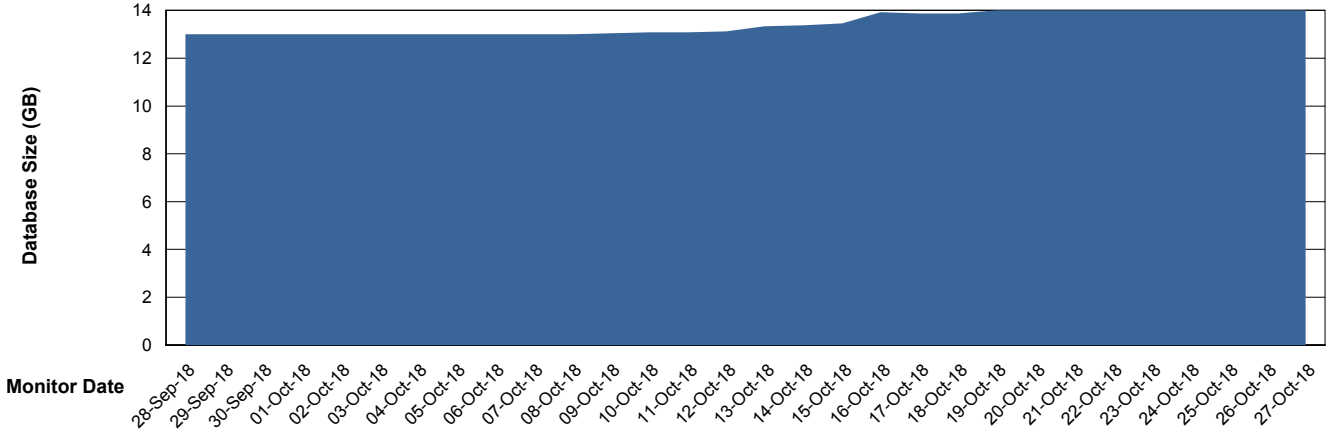

Weekly SLA Customer Report

Customer WBL_Production
Database ID 40

Database Performance WBLDB_Production

Weekly SLA Customer Report

Customer WBL_Production
Database ID 40

Database Performance WBLDB_Standby

Weekly SLA Customer Report

Customer WBL_Production
 Database ID 40

DATABASE SIZE WBLDB_Production

Database growth over last month

Database Tablespace WBLDB_Production

Date	Tablespace Name	Filesize (Gb)	Usedsize (Gb)	Percentage free
27-Oct-18	ABSDATA	6	5	17
	INDX	8	7	13
26-Oct-18	ABSDATA	6	5	17
	INDX	8	7	13
25-Oct-18	ABSDATA	6	5	17
	INDX	8	7	13
24-Oct-18	ABSDATA	6	5	17
	INDX	8	7	13
23-Oct-18	ABSDATA	6	5	17
	INDX	8	7	13
22-Oct-18	ABSDATA	6	5	17
	INDX	8	7	13
21-Oct-18	ABSDATA	6	5	17
	INDX	8	7	13