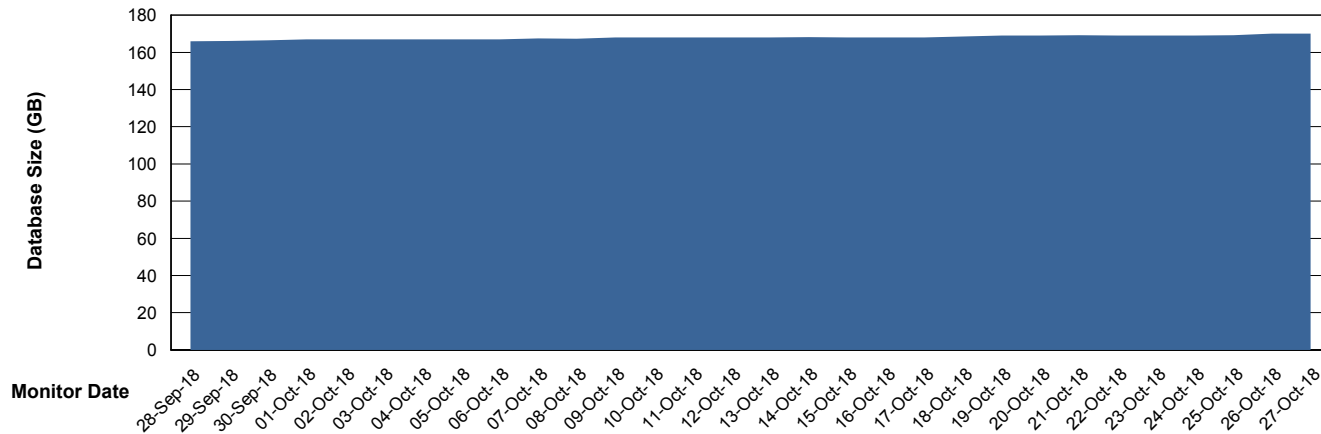

DATABASE SIZE VOSDB_Production

Database growth over last month