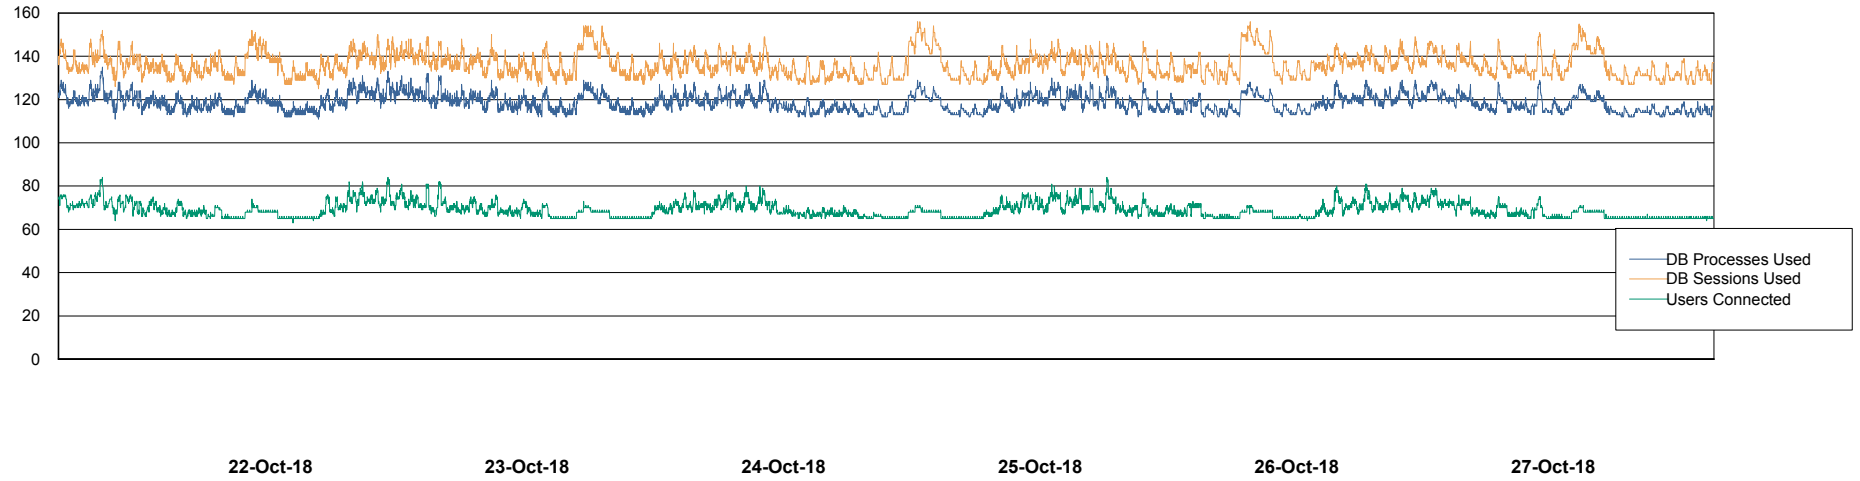

Weekly SLA Customer Report

Customer VOS_Production
Database ID 68

Database Performance VOSBIDB_Production

Weekly SLA Customer Report

Customer VOS_Production
Database ID 68

Database Performance VOSDB_Production

Weekly SLA Customer Report

Customer VOS_Production
Database ID 68

Database Performance VOSDB_Standby

Weekly SLA Customer Report

Customer VOS_Production
Database ID 68

DATABASE SIZE VOSBIDB_Production

Database growth over last month