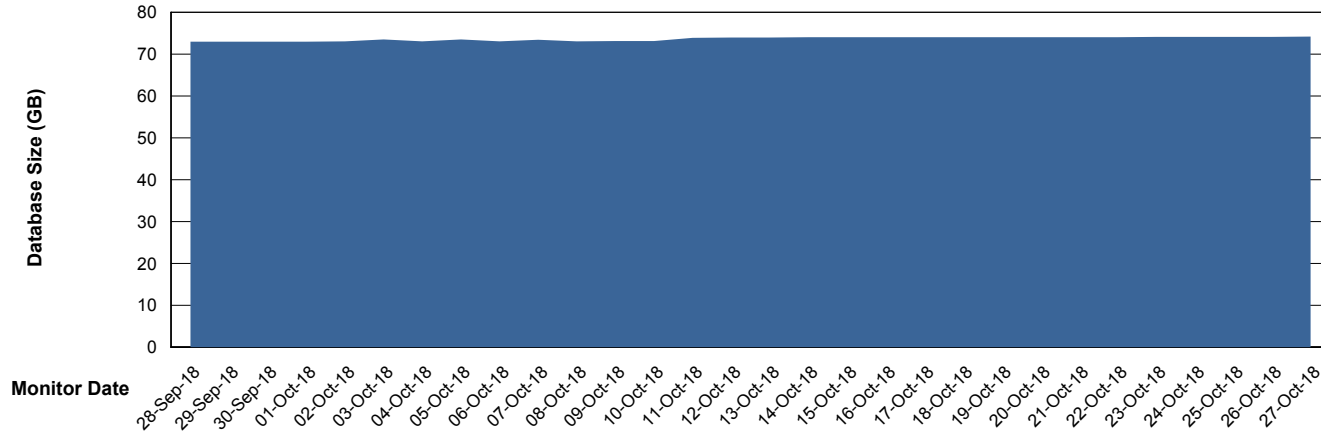

Weekly SLA Customer Report

Customer VOS_Production
Database ID 68

Database Performance VOSDB_Standby

Weekly SLA Customer Report

Customer VOS_Production
Database ID 68

DATABASE SIZE VOSBIDB_Production

Database growth over last month