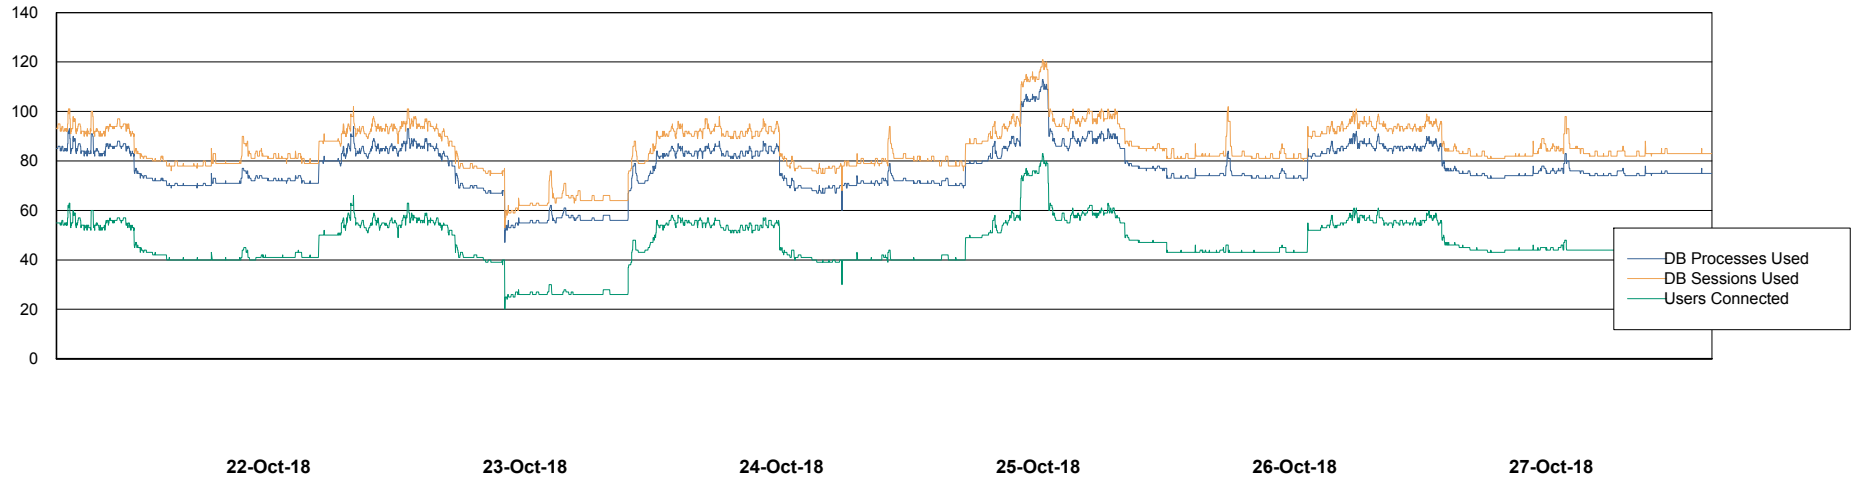

Database Performance VENDB_Production