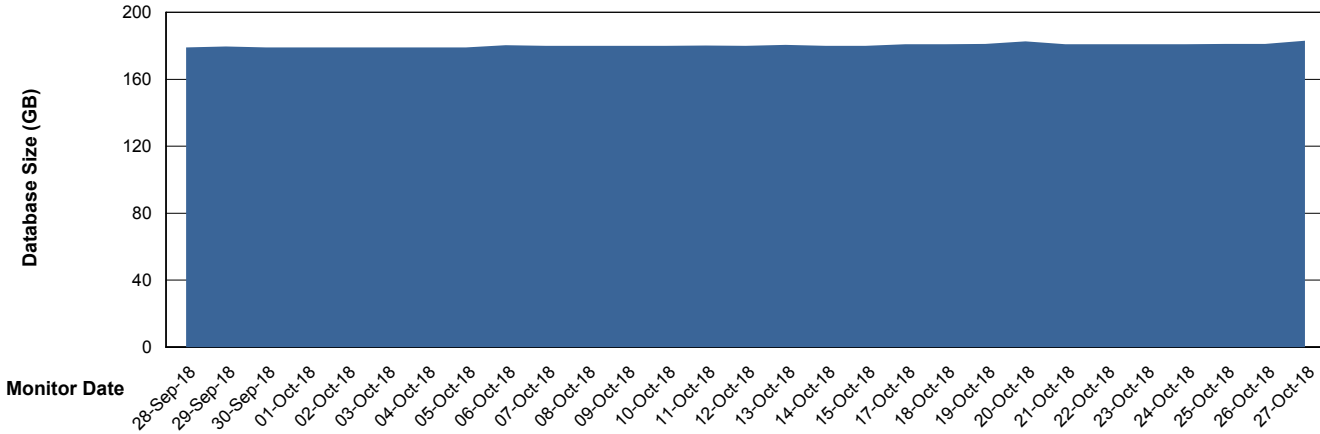

Weekly SLA Customer Report

Customer VEN_Production
Database ID 35

Database Performance VENDB_Production

Weekly SLA Customer Report

Customer VEN_Production
Database ID 35

Database Performance VENDB_Standby

Weekly SLA Customer Report

Customer VEN_Production
 Database ID 35

DATABASE SIZE VENDB_Production

Database growth over last month

Database Tablespace VENDB_Production

Date	Tablespace Name	Filesize (Gb)	Usedsize (Gb)	Percentage free
27-Oct-18	ABSDATA	82	69	16
	INDX	133	112	16
26-Oct-18	ABSDATA	82	68	17
	INDX	133	112	16
25-Oct-18	ABSDATA	82	68	17
	INDX	133	112	16
24-Oct-18	ABSDATA	82	68	17
	INDX	133	112	16
23-Oct-18	ABSDATA	82	68	17
	INDX	133	112	16
22-Oct-18	ABSDATA	82	68	17
	INDX	133	112	16
21-Oct-18	ABSDATA	82	68	17
	INDX	133	112	16