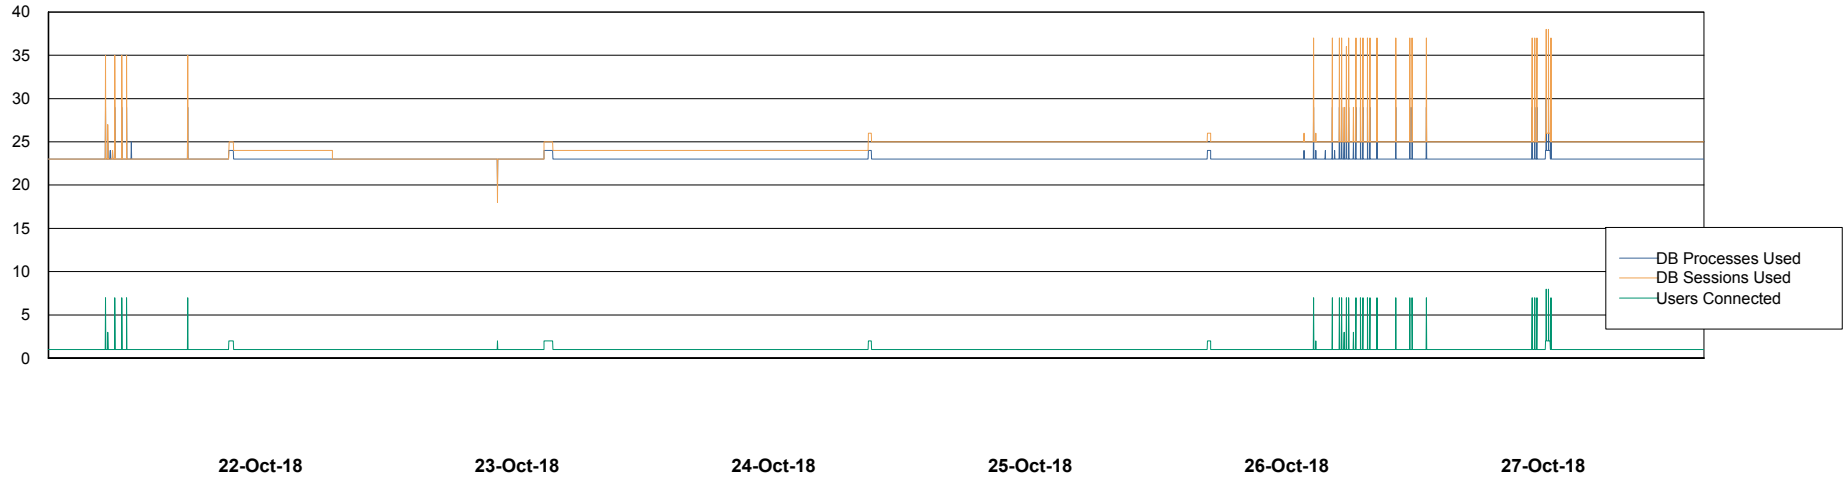

Weekly SLA Customer Report

Customer VEN_Production
Database ID 35

Database Performance VENDB_Production

Weekly SLA Customer Report

Customer VEN_Production
Database ID 35

Database Performance VENDB_Standby

Weekly SLA Customer Report

Customer VEN_Production
 Database ID 35

DATABASE SIZE VENDB_Production

Database growth over last month

Database Tablespace VENDB_Production

Date	Tablespace Name	Filesize (Gb)	Usedsize (Gb)	Percentage free
27-Oct-18	ABSDATA	82	69	16
	INDX	133	112	16
26-Oct-18	ABSDATA	82	68	17
	INDX	133	112	16
25-Oct-18	ABSDATA	82	68	17
	INDX	133	112	16
24-Oct-18	ABSDATA	82	68	17
	INDX	133	112	16
23-Oct-18	ABSDATA	82	68	17
	INDX	133	112	16
22-Oct-18	ABSDATA	82	68	17
	INDX	133	112	16
21-Oct-18	ABSDATA	82	68	17
	INDX	133	112	16