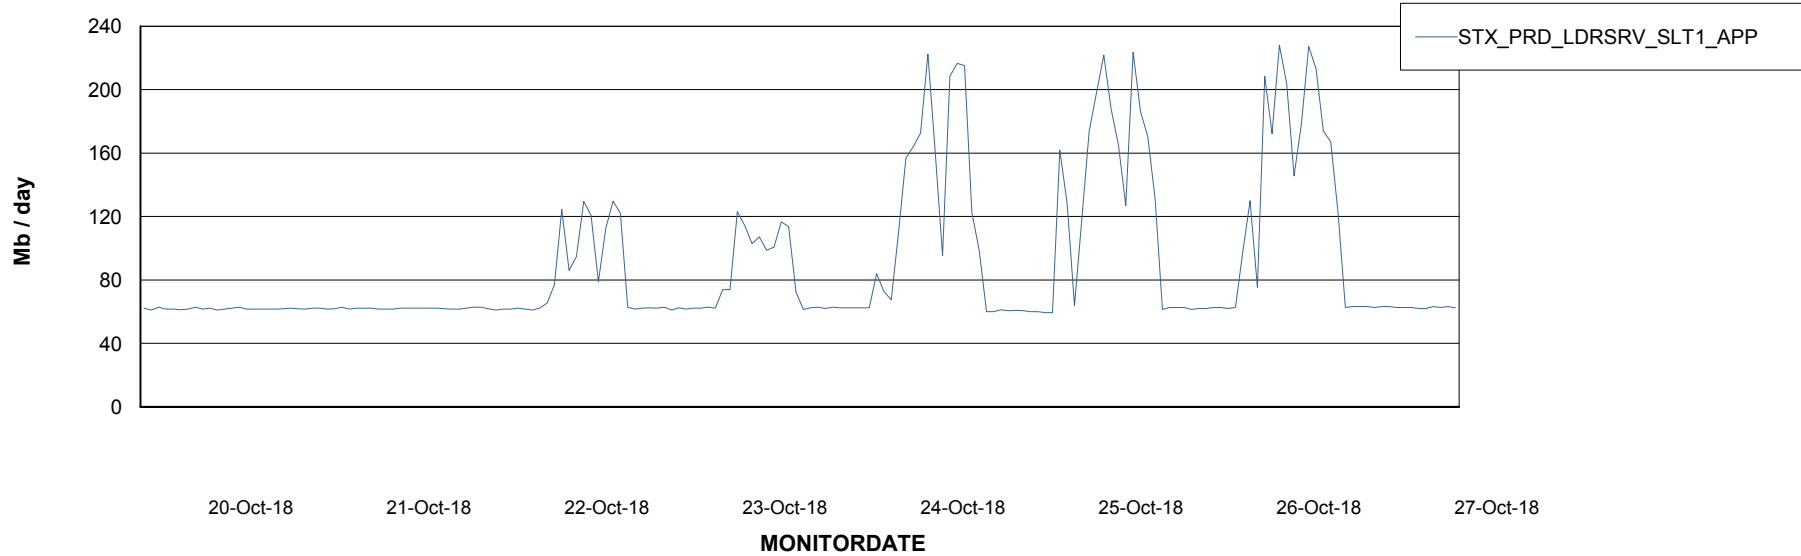

ABSSolute Application Server Services

Avg memory used per ABS Server Service