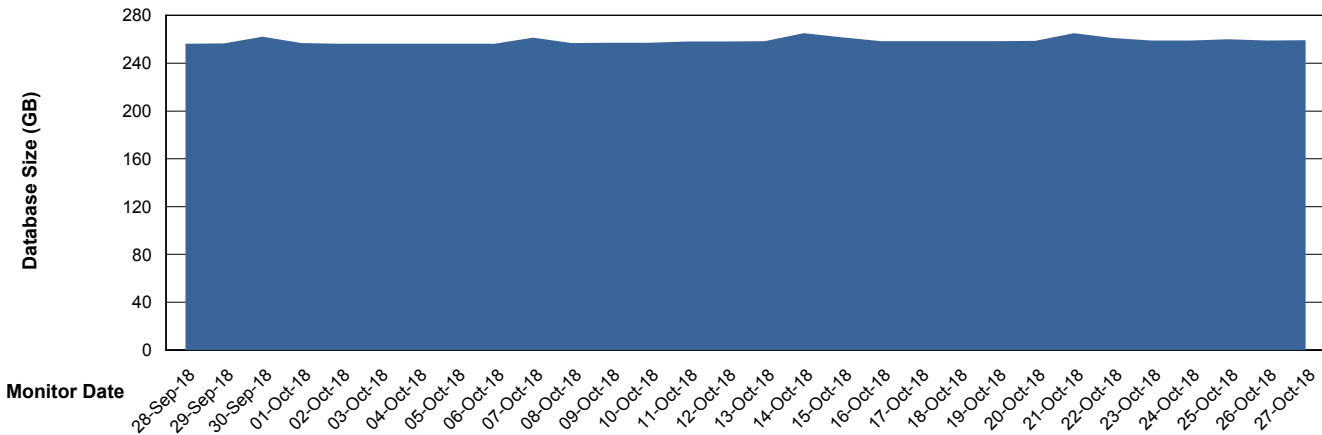

DATABASE SIZE STKDB_ABS1 Production Database

Database growth over last month

Database Tablespace STKDB_ABS1 Production Database

Date	Tablespace Name	Filesize (Gb)	Usedsize (Gb)	Percentage free
27-Oct-18	ABSDATA	179	133	26
	INDX	148	121	18
26-Oct-18	ABSDATA	179	133	26
	INDX	148	121	18
25-Oct-18	ABSDATA	179	133	26
	INDX	148	121	18
24-Oct-18	ABSDATA	179	133	26
	INDX	148	121	18
23-Oct-18	ABSDATA	179	133	26
	INDX	148	121	18
22-Oct-18	ABSDATA	179	133	26
	INDX	148	121	18
21-Oct-18	ABSDATA	179	133	26
	INDX	148	121	18