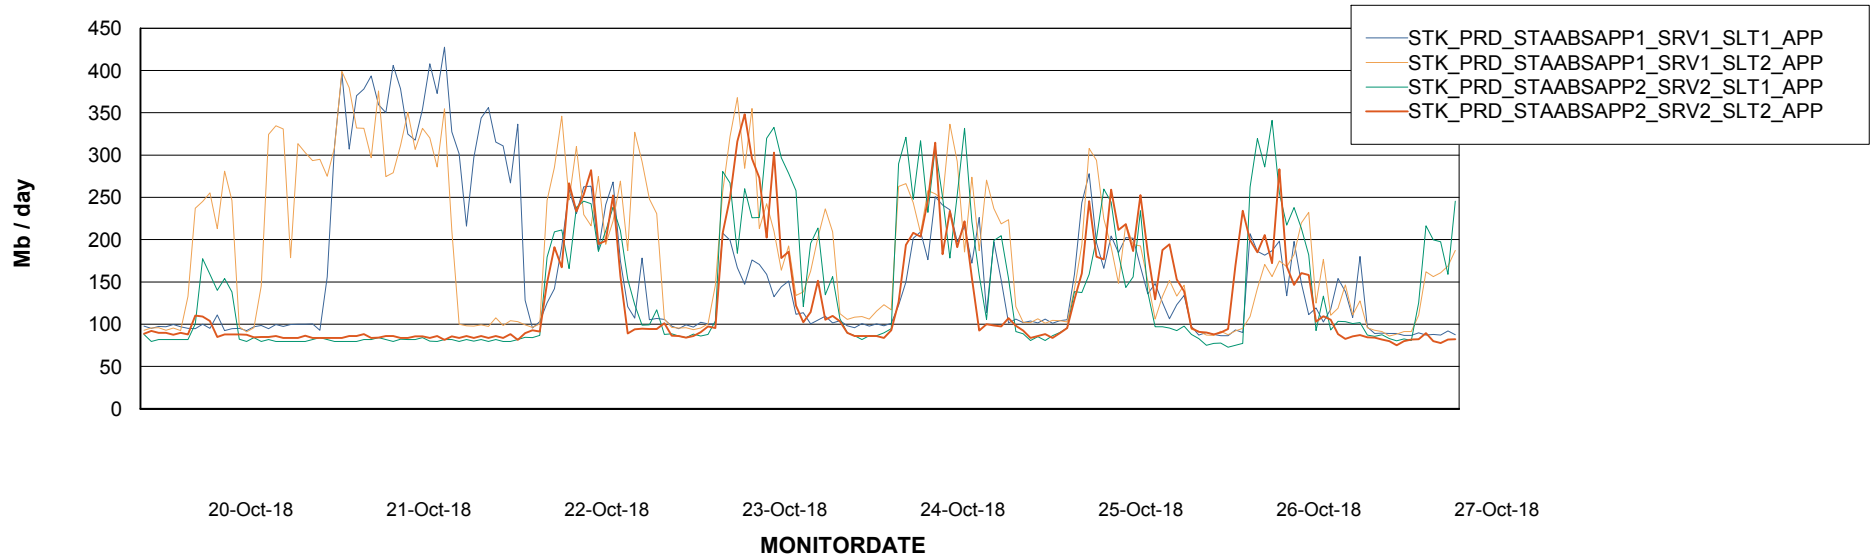

ABSolute Application Server Services

Avg memory used per ABS Server Service