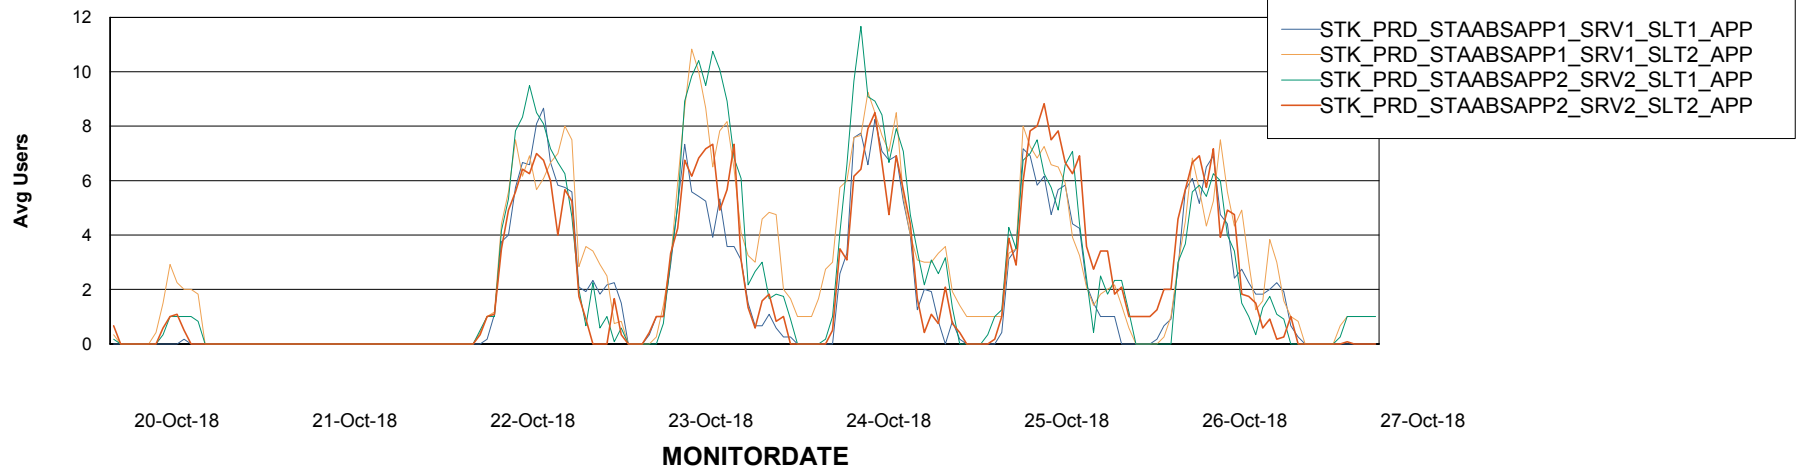

Avg users per day per ABS server