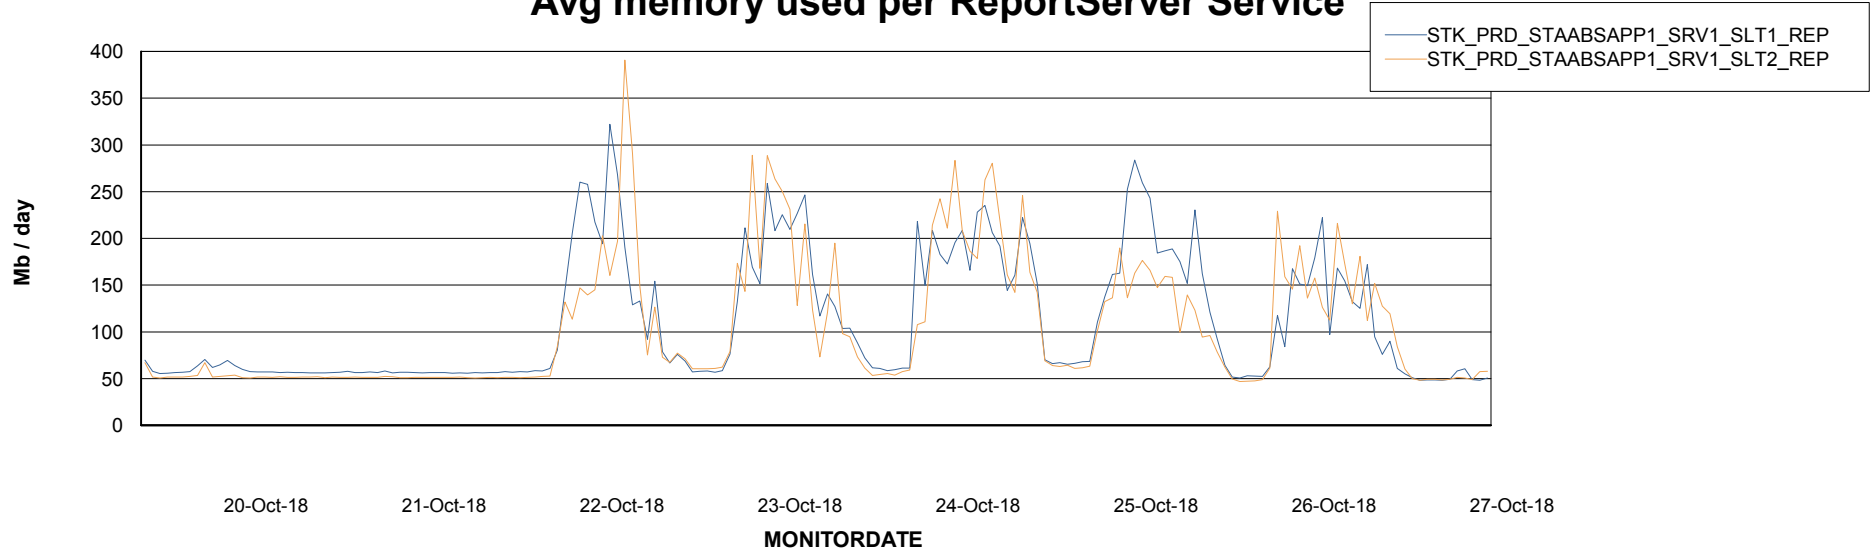

ABSSolute Application ReportServer Services

Avg memory used per ReportServer Service