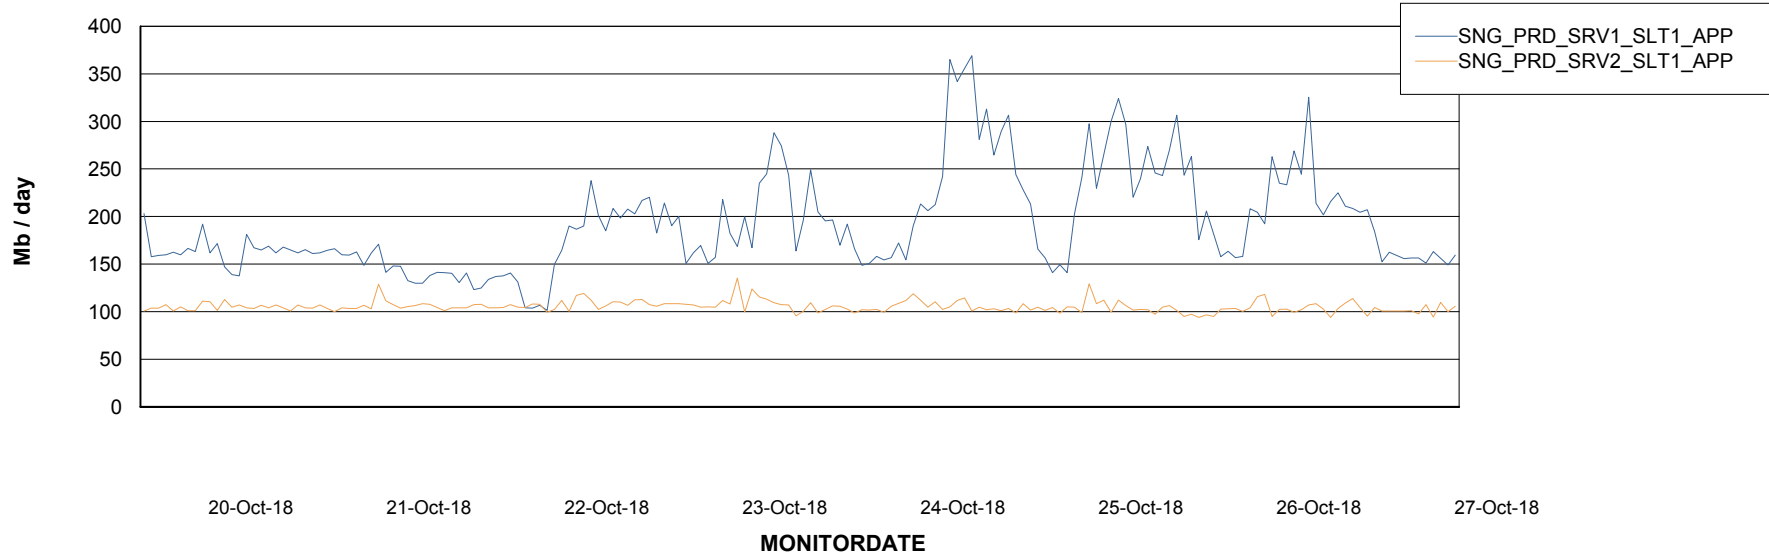

ABSSolute Application Server Services

Avg memory used per ABS Server Service