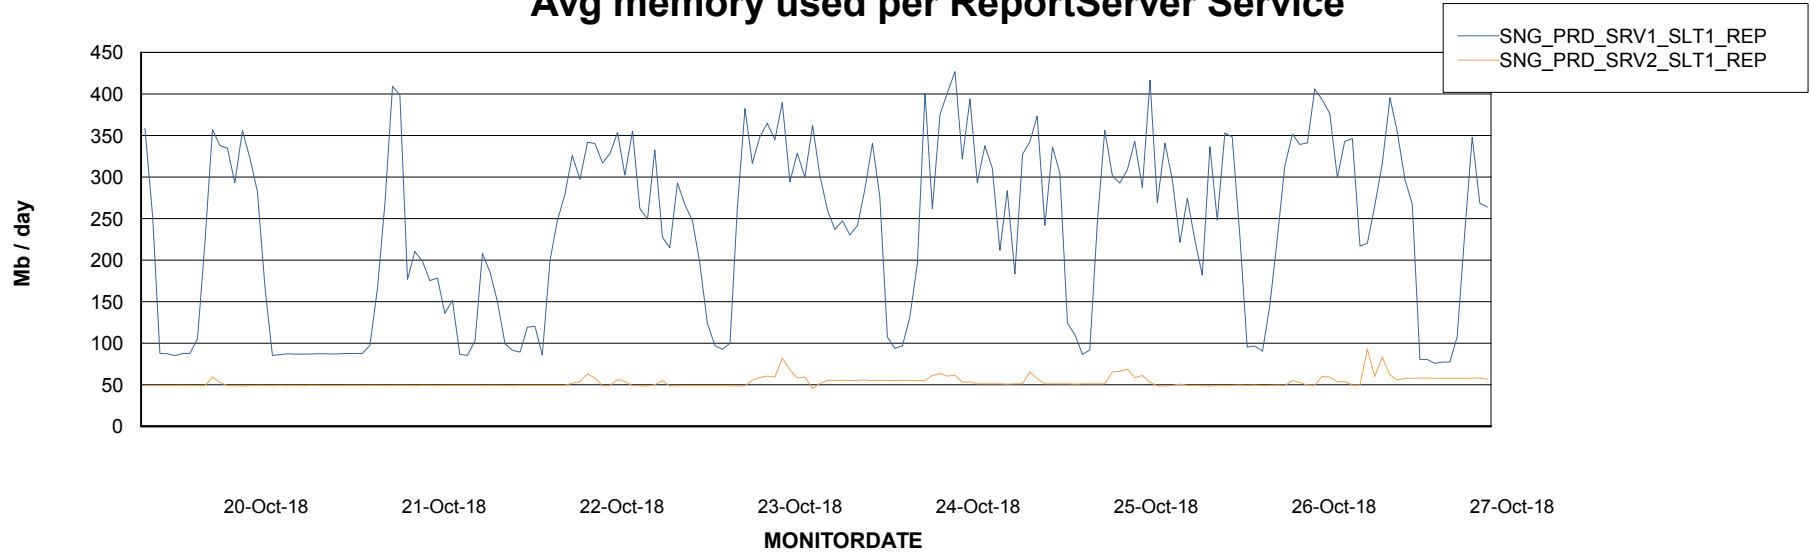

ABSSolute Application ReportServer Services

Avg memory used per ReportServer Service