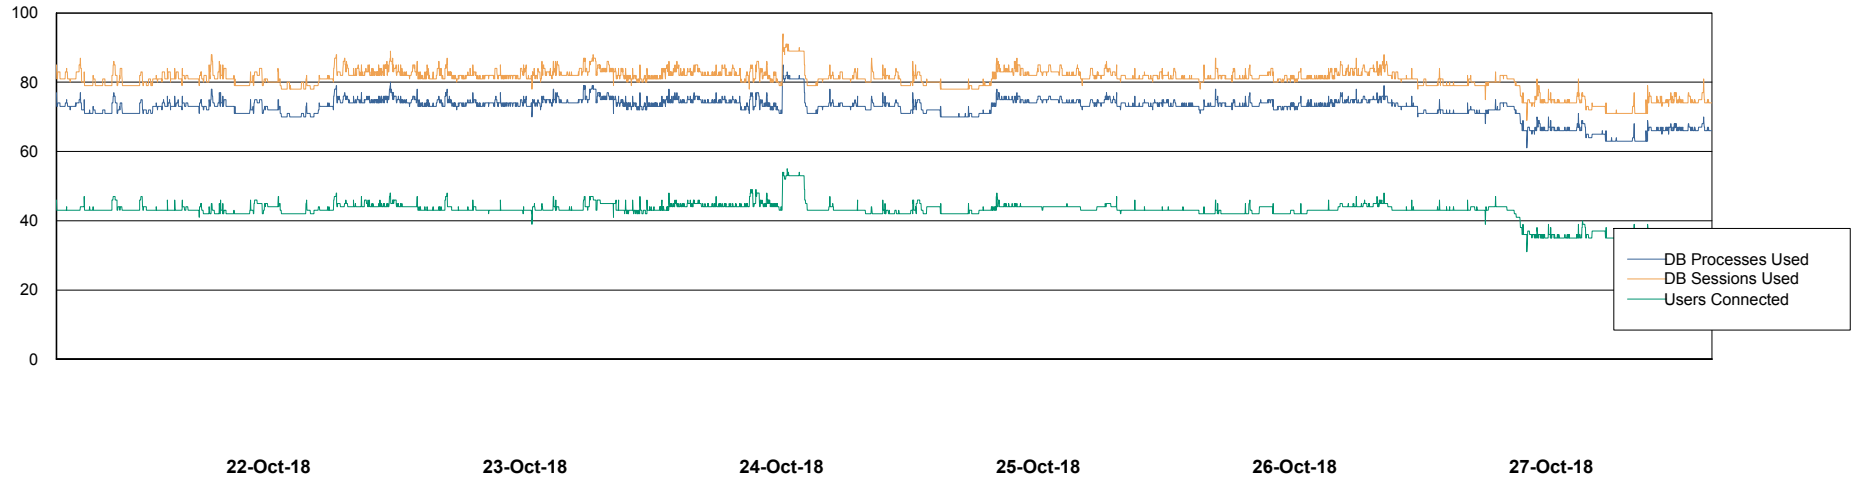

Database Performance RSSDB_Production