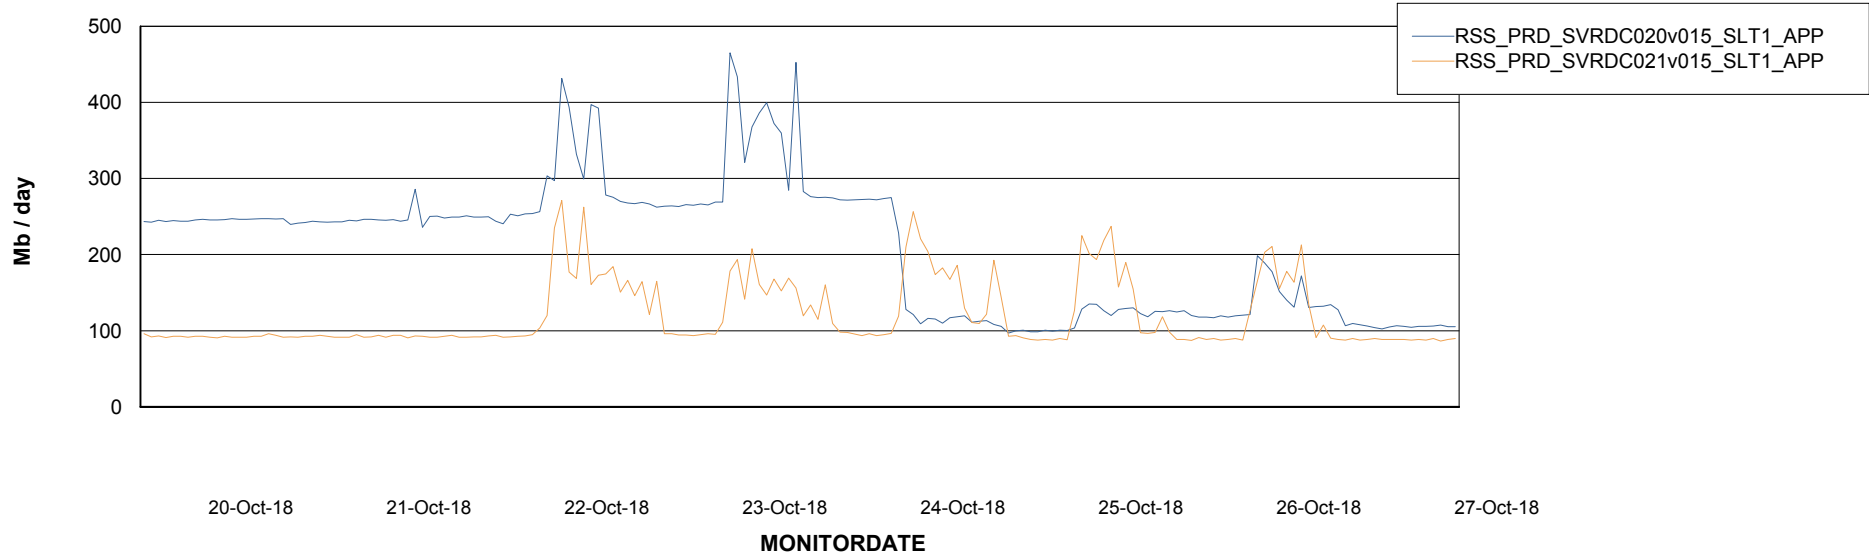

ABSSolute Application Server Services

Avg memory used per ABS Server Service