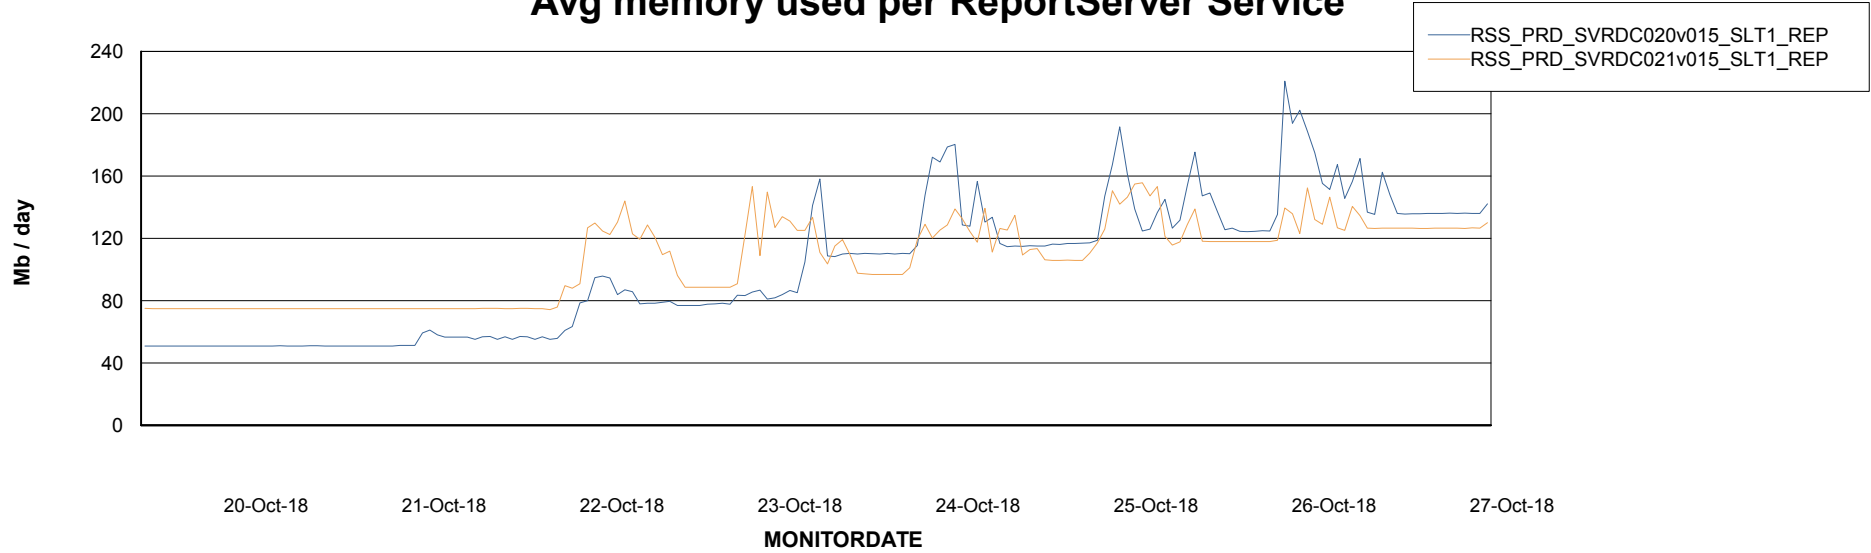

ABSSolute Application ReportServer Services

Avg memory used per ReportServer Service