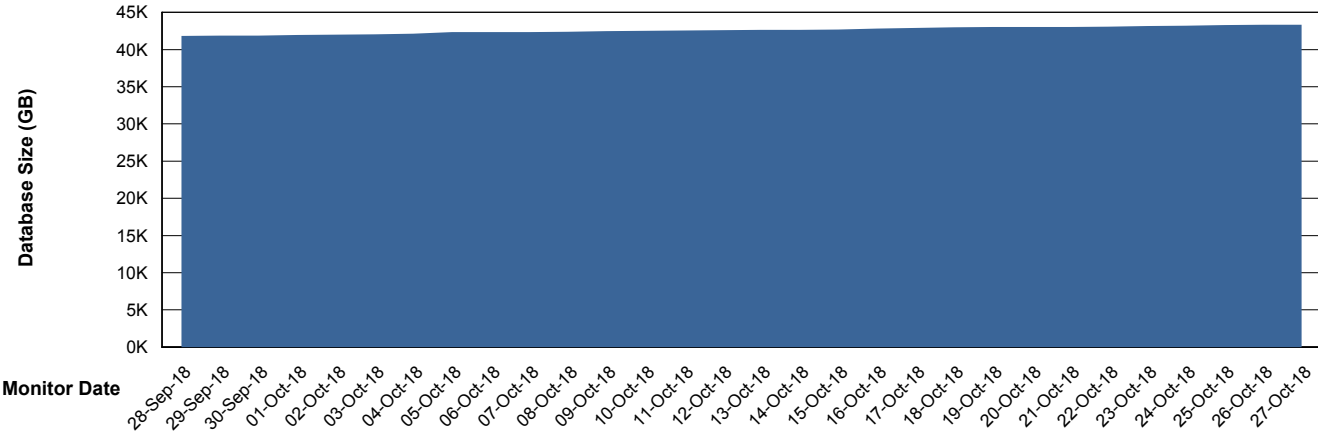

DATABASE SIZE RSSDB_Production

Database growth over last month

Database Tablespace RSSDB_Production

Date	Tablespace Name	Filesize (Gb)	Usedsize (Gb)	Percentage free
27-Oct-18	ABSDATA	24,000	18,062	25
	INDX	30,000	23,942	20
26-Oct-18	ABSDATA	24,000	18,062	25
	INDX	30,000	23,942	20
25-Oct-18	ABSDATA	24,000	18,051	25
	INDX	30,000	23,911	20
24-Oct-18	ABSDATA	24,000	18,035	25
	INDX	30,000	23,863	20
23-Oct-18	ABSDATA	24,000	18,017	25
	INDX	30,000	23,819	21
22-Oct-18	ABSDATA	24,000	18,016	25
	INDX	30,000	23,757	21
21-Oct-18	ABSDATA	24,000	18,000	25
	INDX	30,000	23,719	21