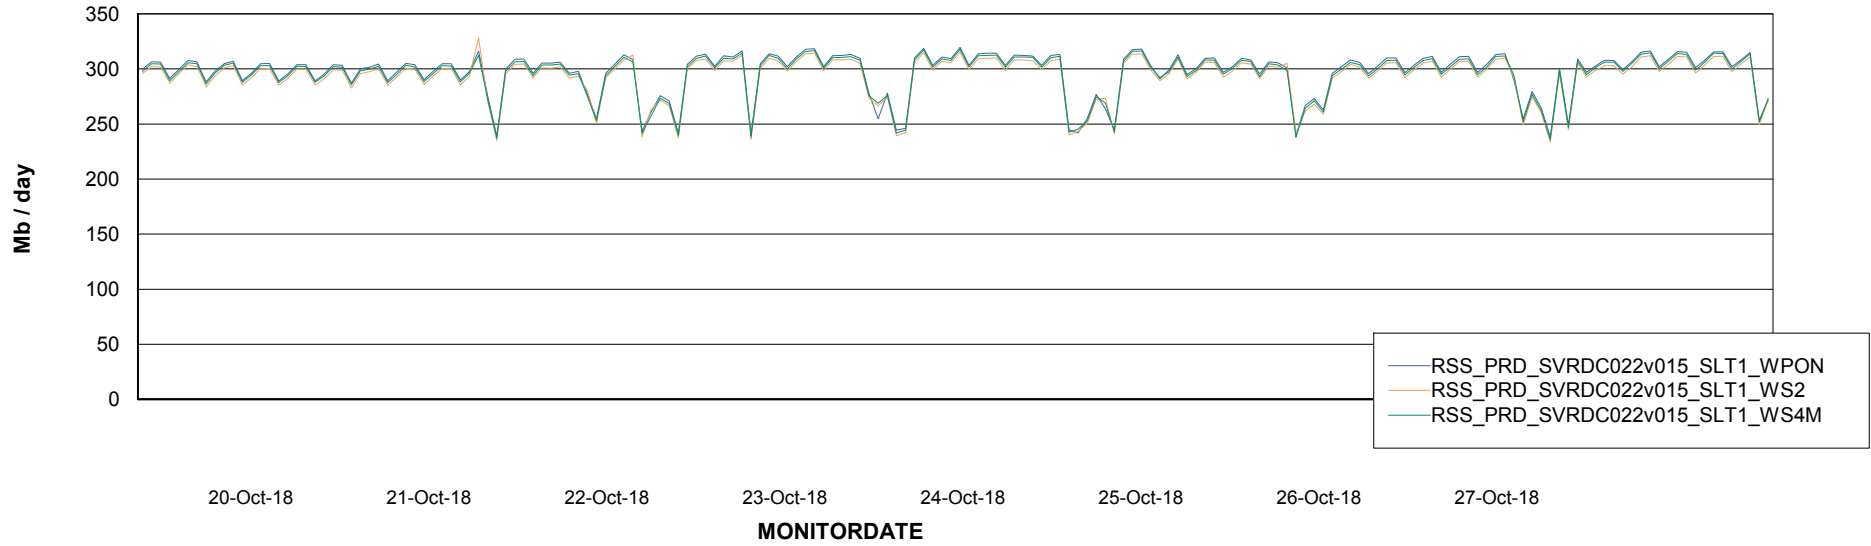

ABSSolute Web Component Services

Avg memory used per ABS Web component