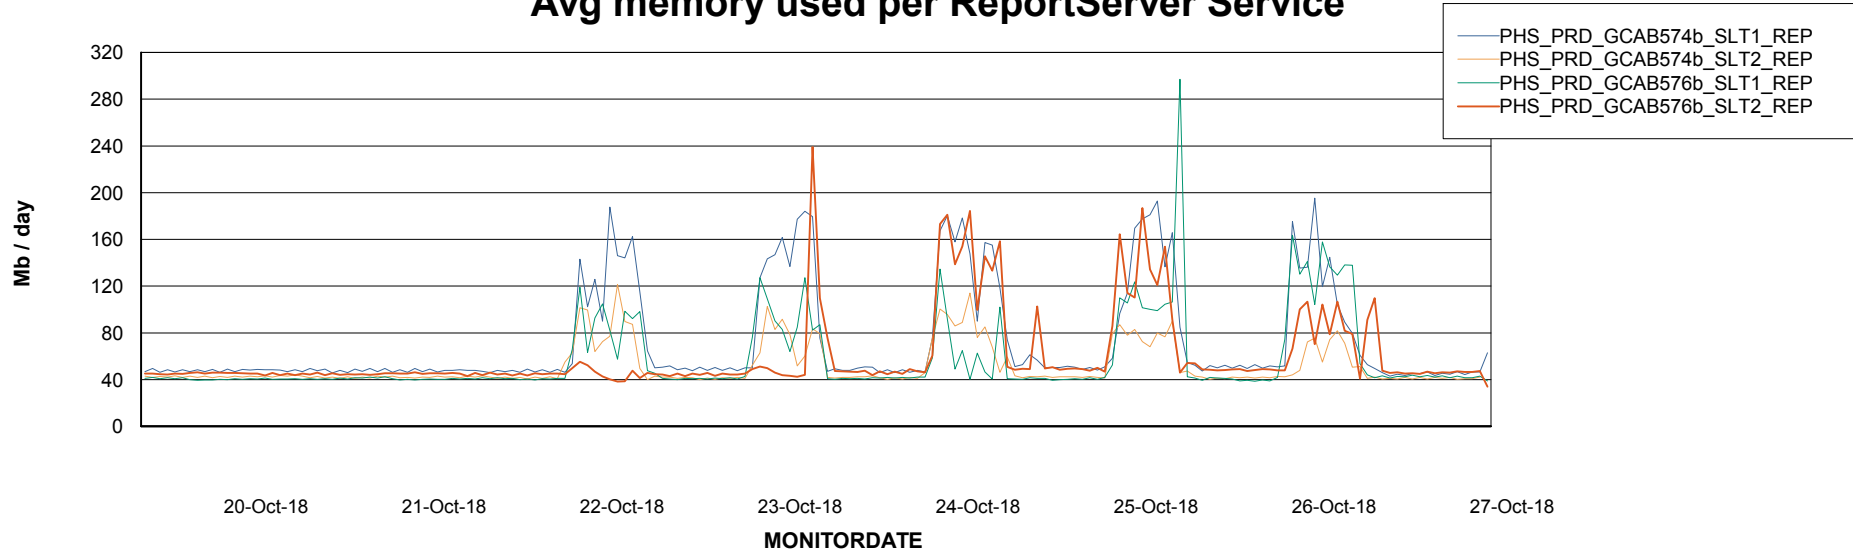

Avg memory used per ABS Server Service

Avg users per day per ABS server

Weekly SLA Customer Report

Customer PHS_Production
Database ID 47

ABSSolute Application ReportServer Services

Avg memory used per ReportServer Service