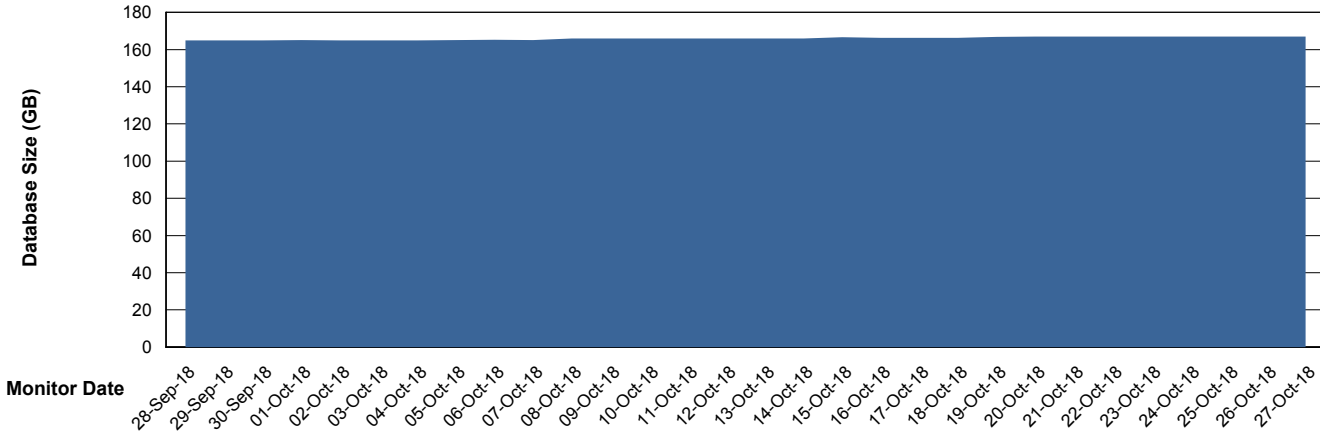

DATABASE SIZE PHSDB_Production

Database growth over last month