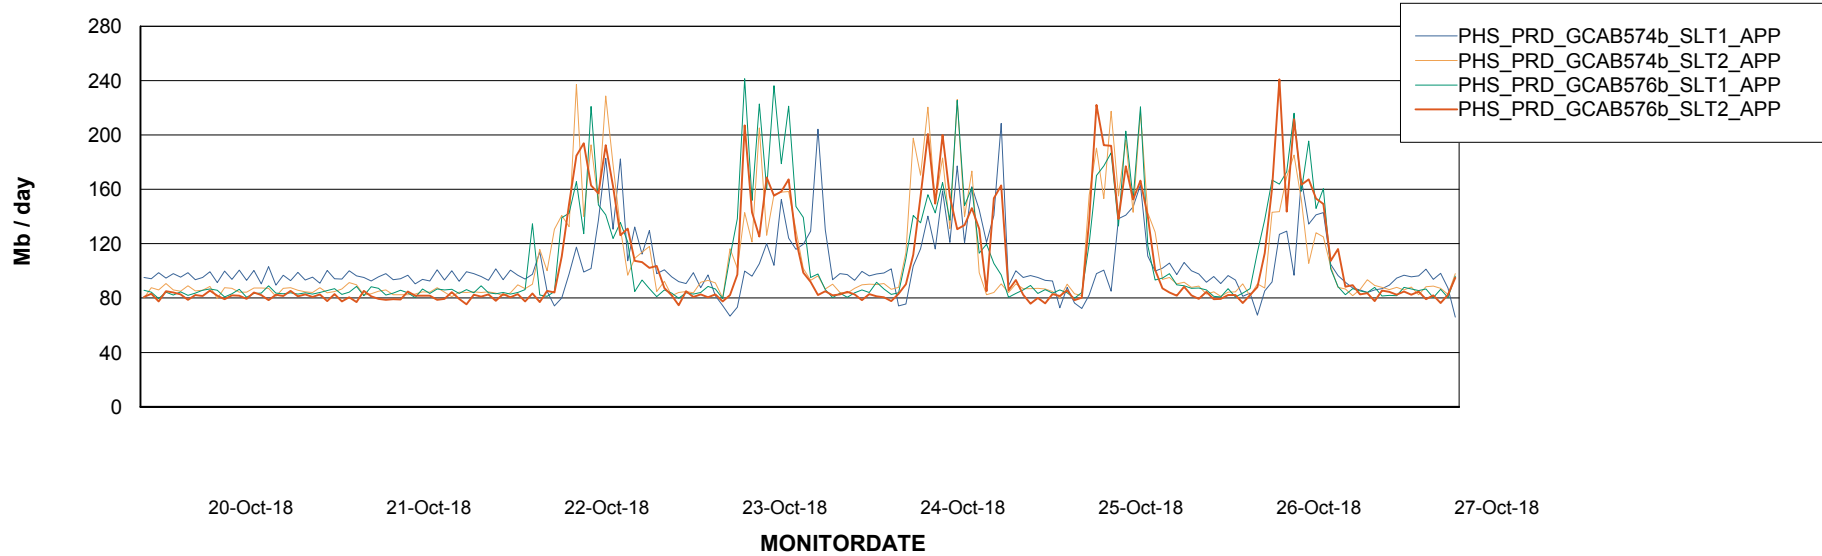

ABSSolute Application Server Services

Avg memory used per ABS Server Service