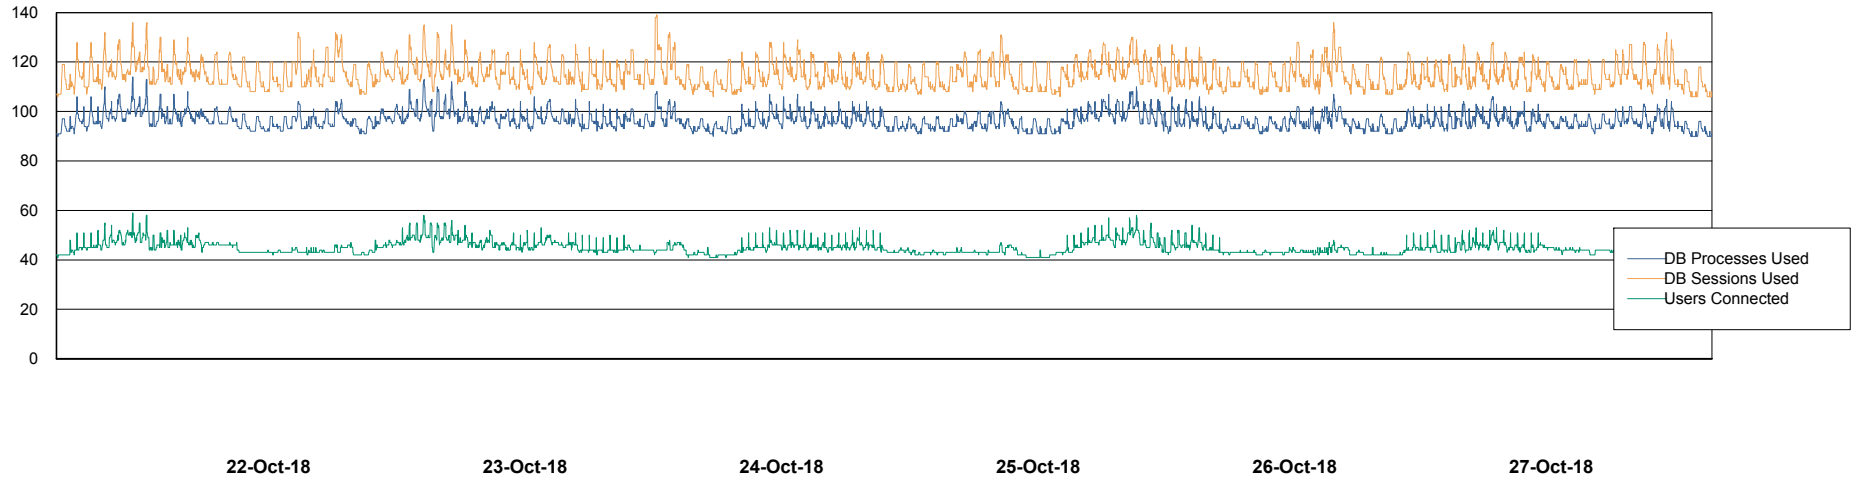

Database Performance PCODB_Production