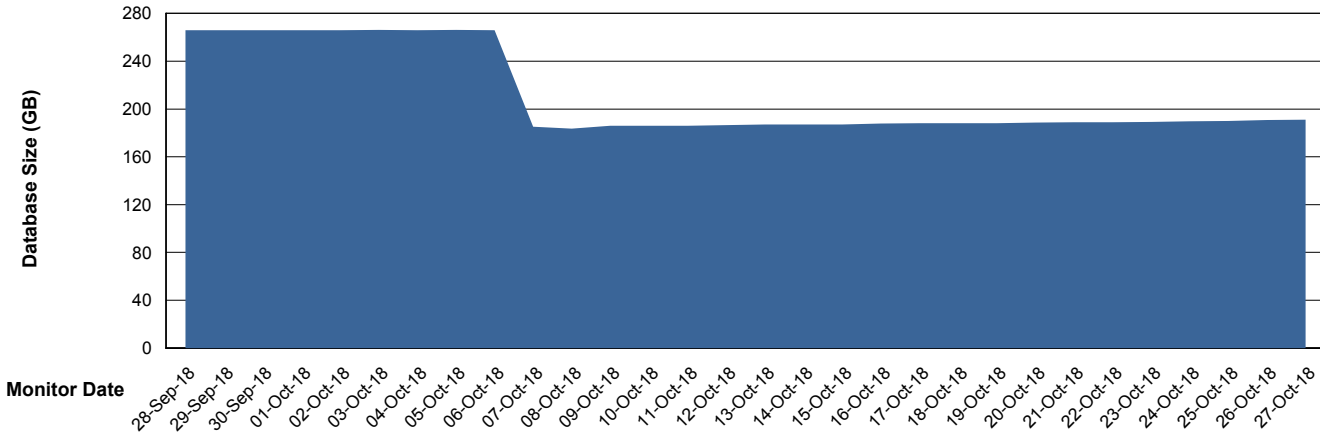

DATABASE SIZE PCODB_Production

Database growth over last month