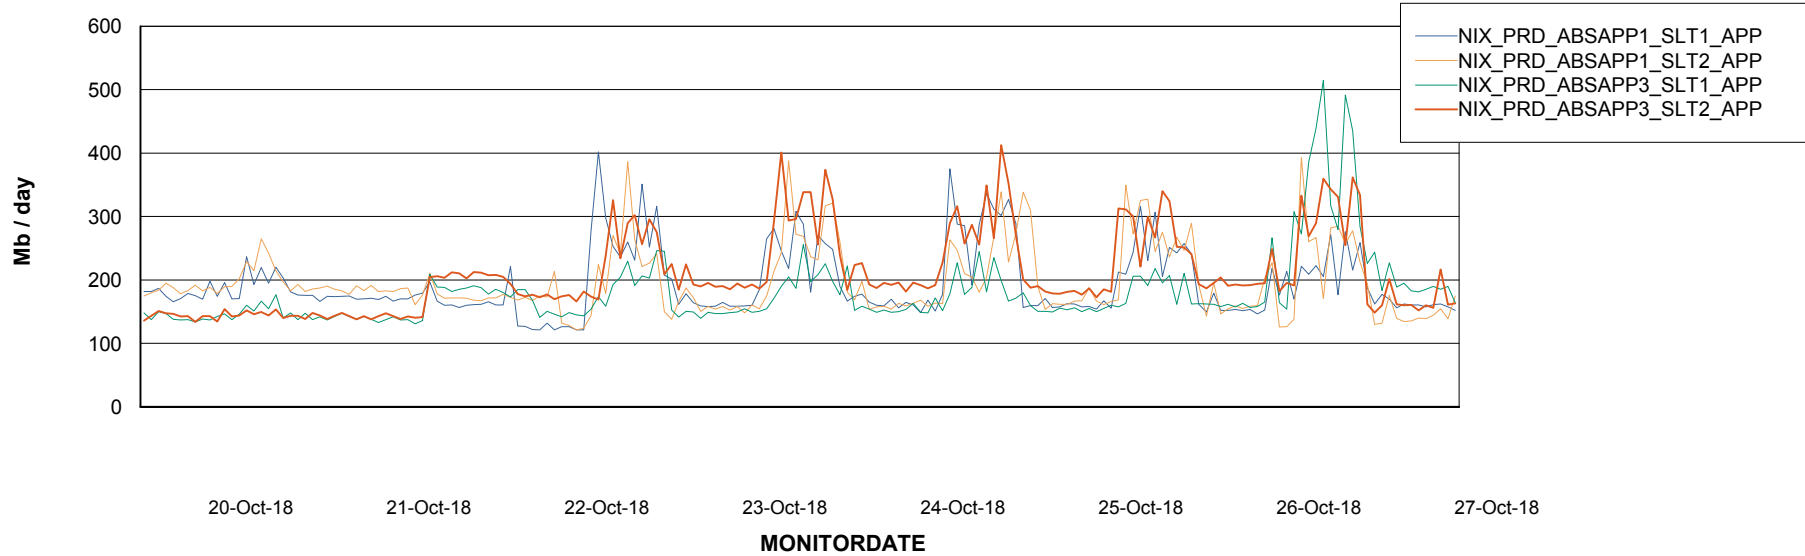

Standby Database Health NIX_Production

Recovery lag for last 7 days

Weekly SLA Customer Report

Customer NIX_Production
Database ID 51

ABSSolute Application Server Services

Avg memory used per ABS Server Service