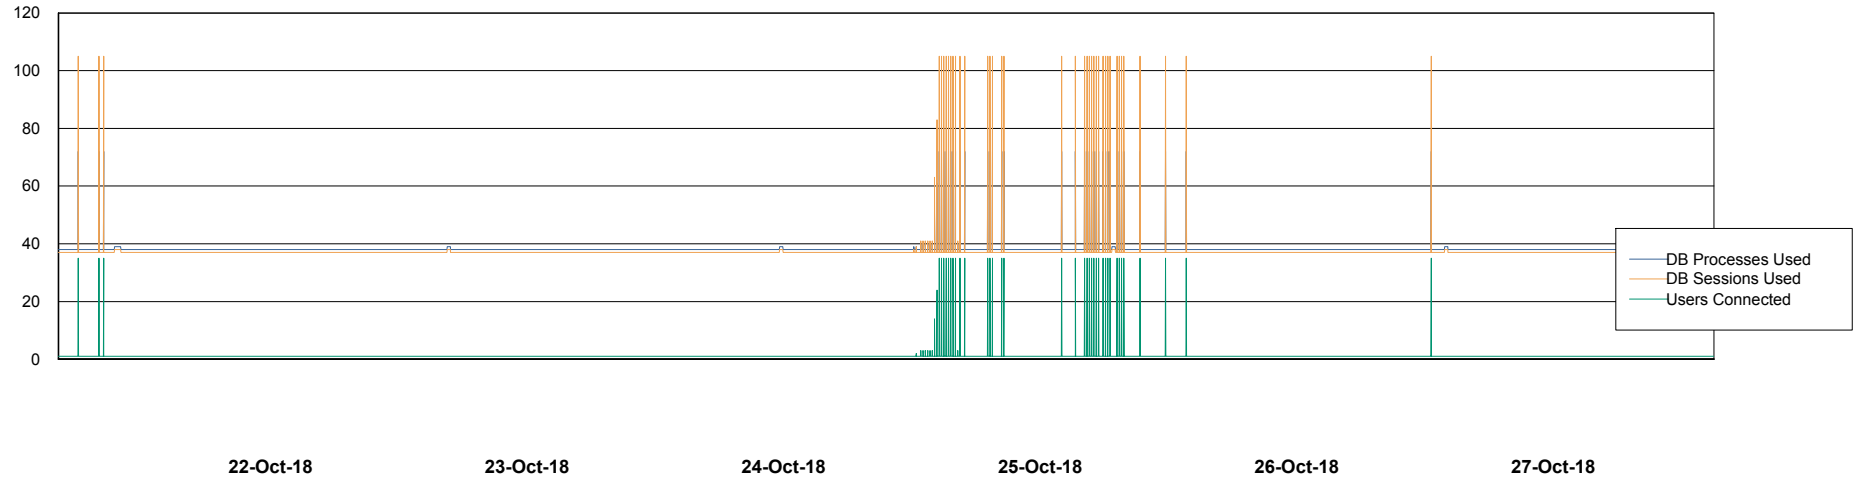

Database Performance NIXDB_Standby