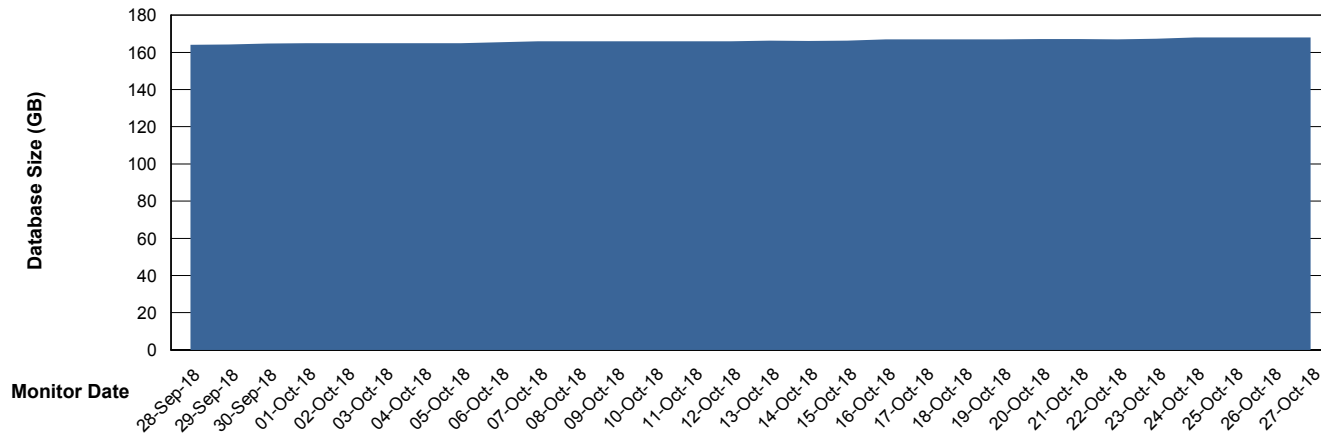

DATABASE SIZE NIXDB_Production

Database growth over last month