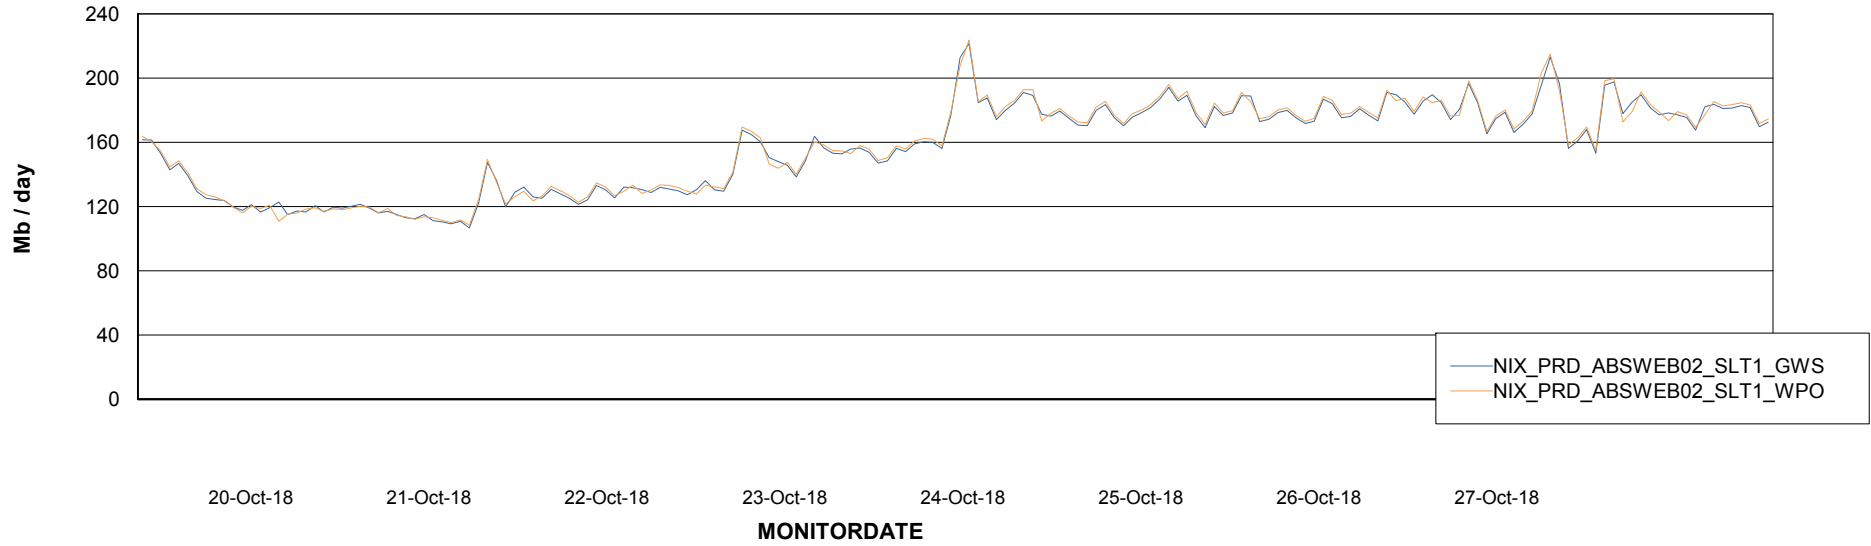

ABSSolute Web Component Services

Avg memory used per ABS Web component