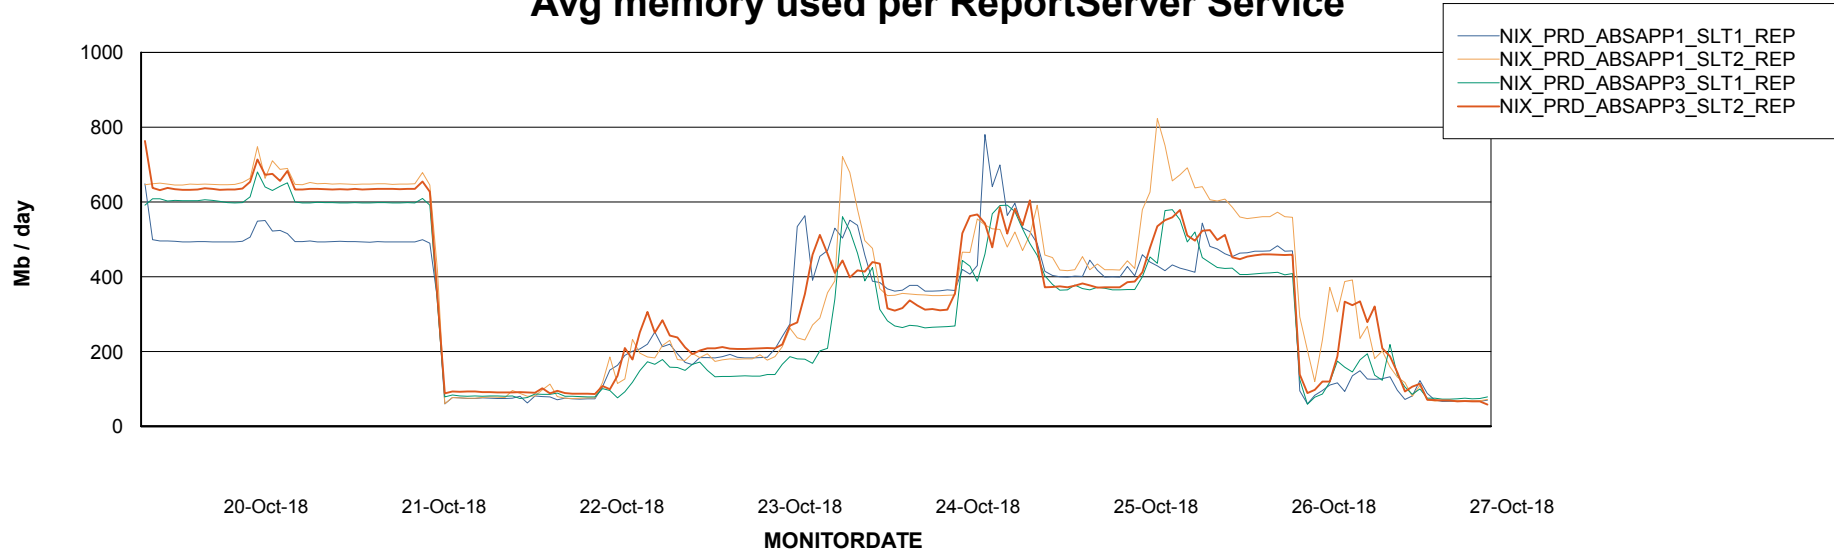

Avg users per day per ABS server

Weekly SLA Customer Report

Customer NIX_Production
Database ID 51

ABSSolute Application ReportServer Services

Avg memory used per ReportServer Service

Weekly SLA Customer Report