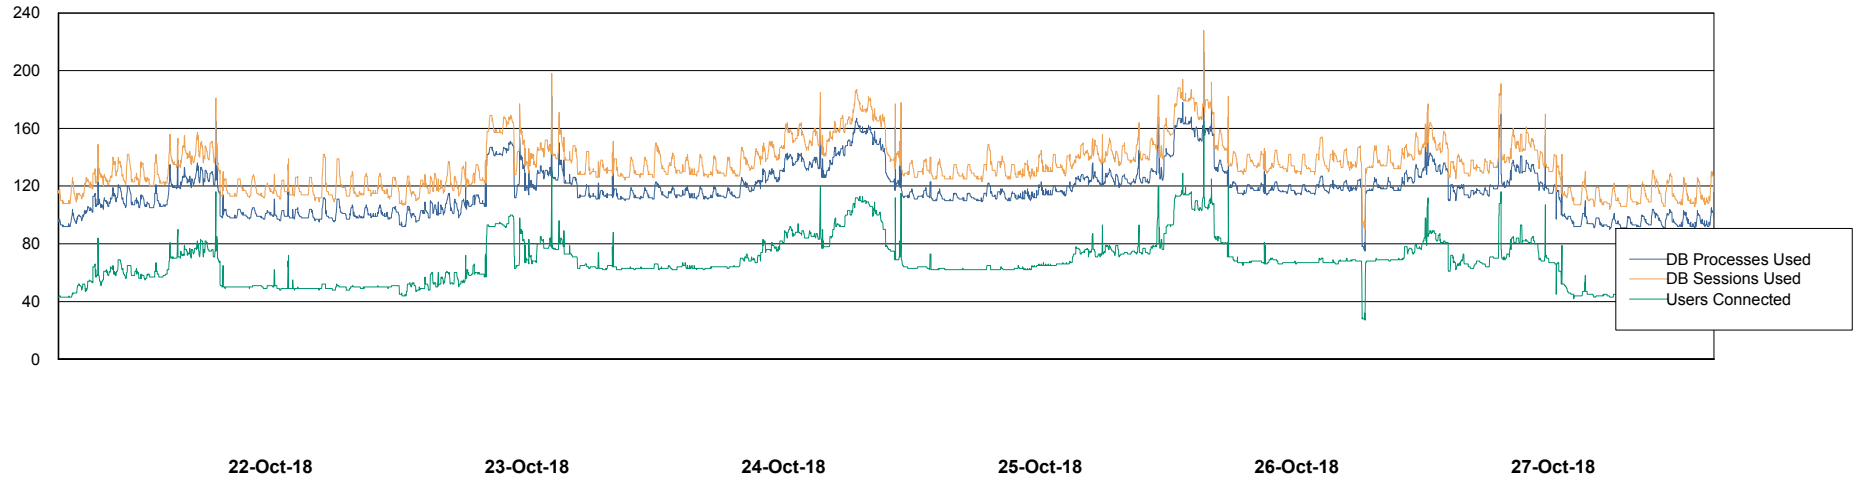

Weekly SLA Customer Report

Customer NIX_Production
Database ID 51

Database Performance NIXDB_BI

Weekly SLA Customer Report

Customer NIX_Production
Database ID 51

Database Performance NIXDB_Production

Weekly SLA Customer Report