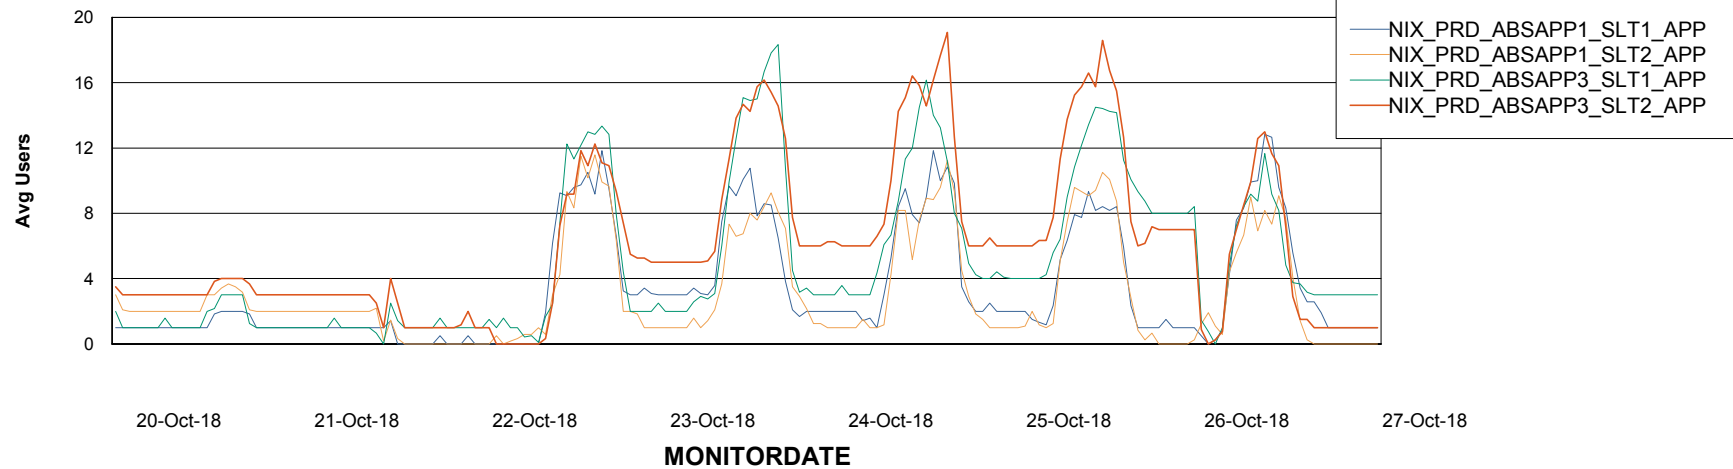

Avg users per day per ABS server