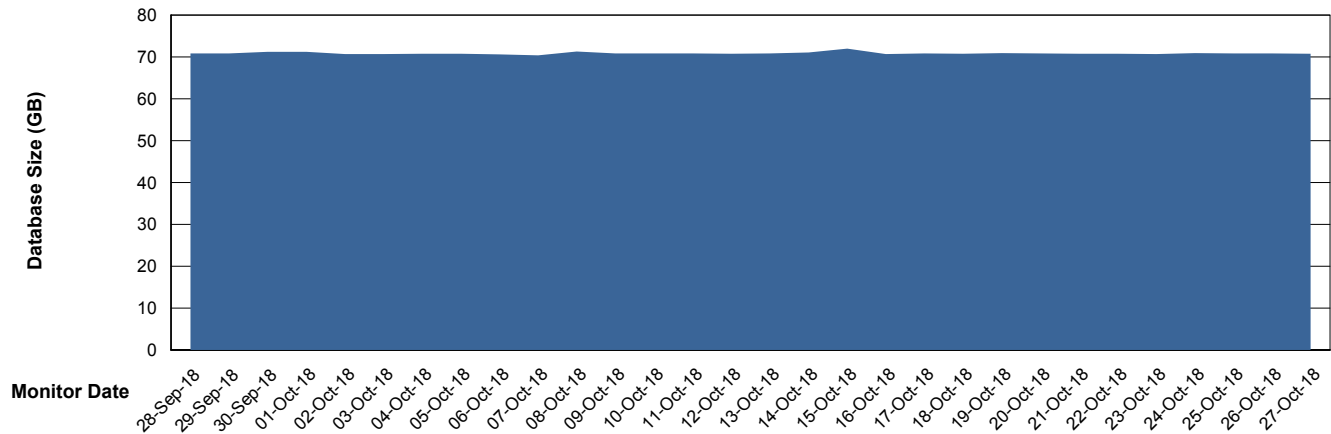

DATABASE SIZE LLGDBBI_Production

Database growth over last month