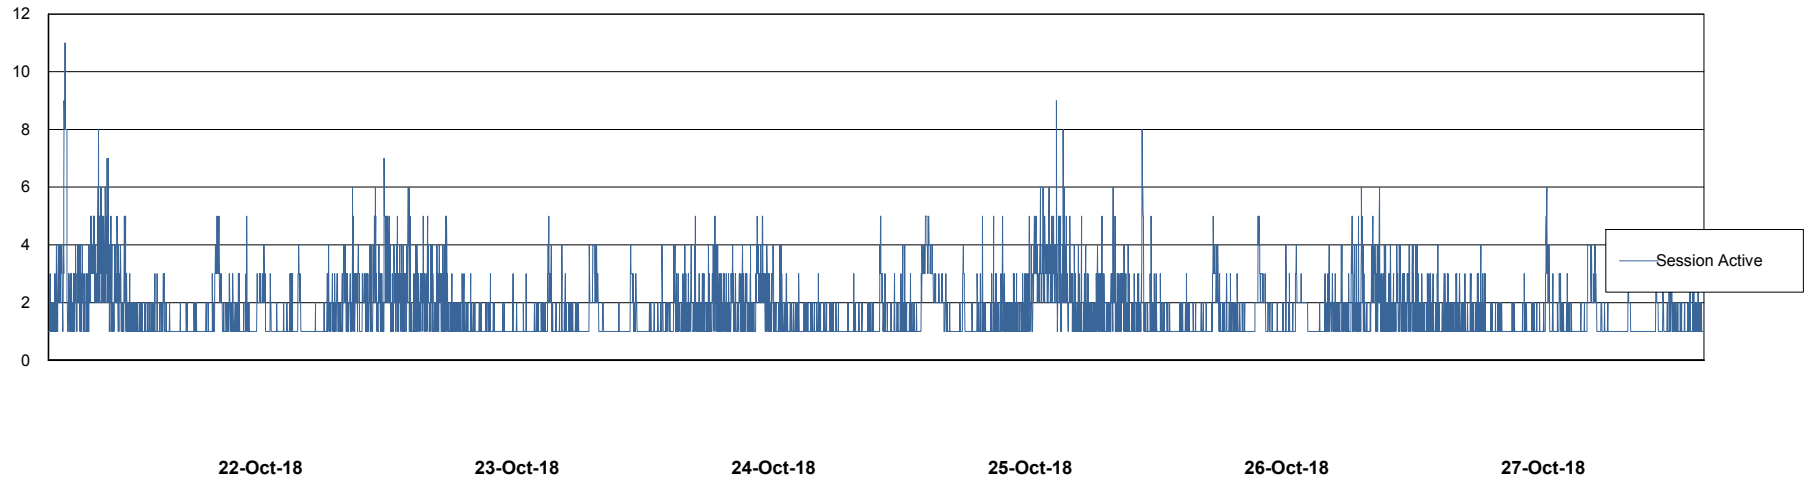

Database Performance LLGDB_Production