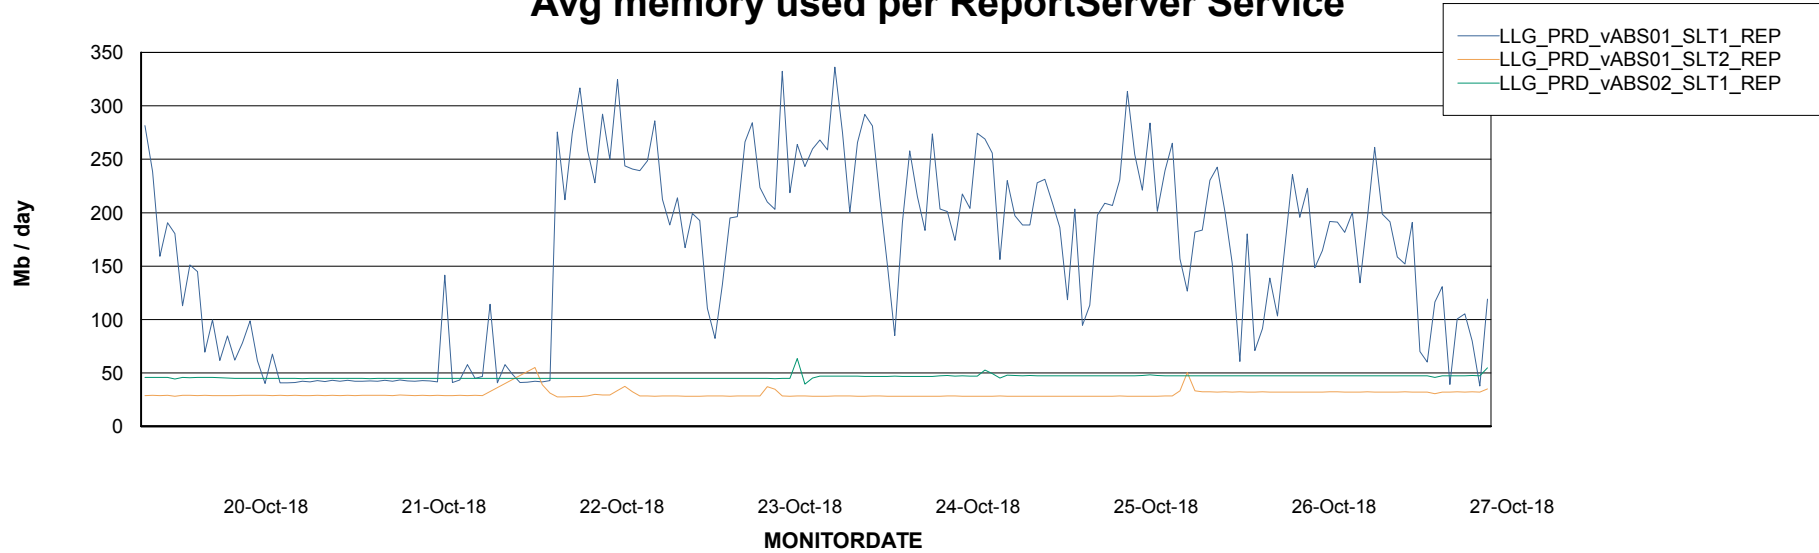

ABSSolute Application ReportServer Services

Avg memory used per ReportServer Service