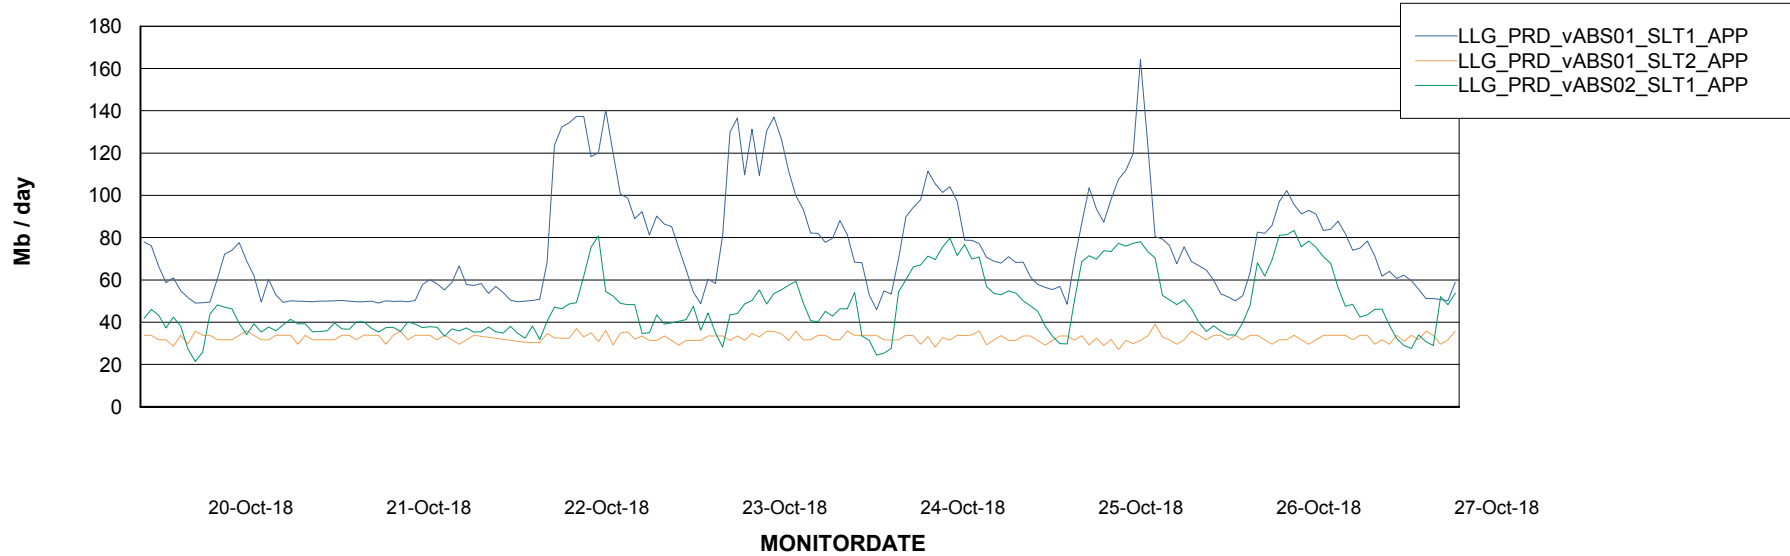

ABSSolute Application Server Services

Avg memory used per ABS Server Service