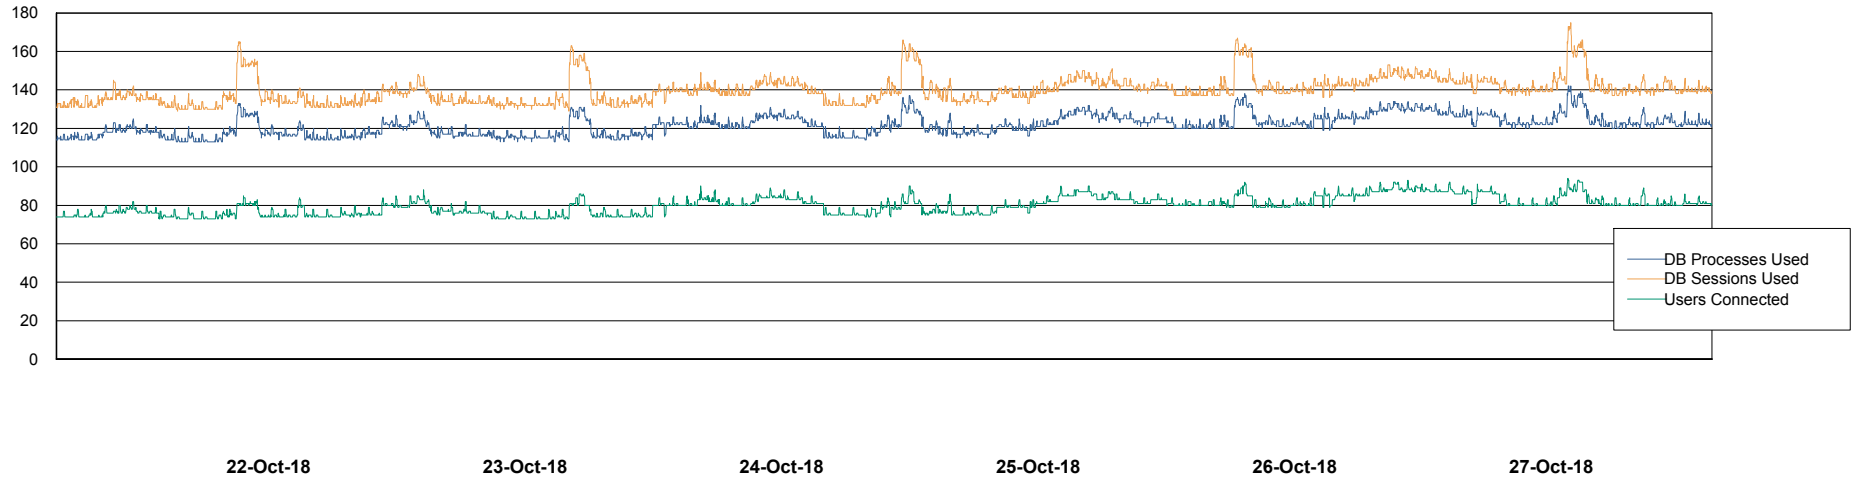

Database Performance LLGDB_Production