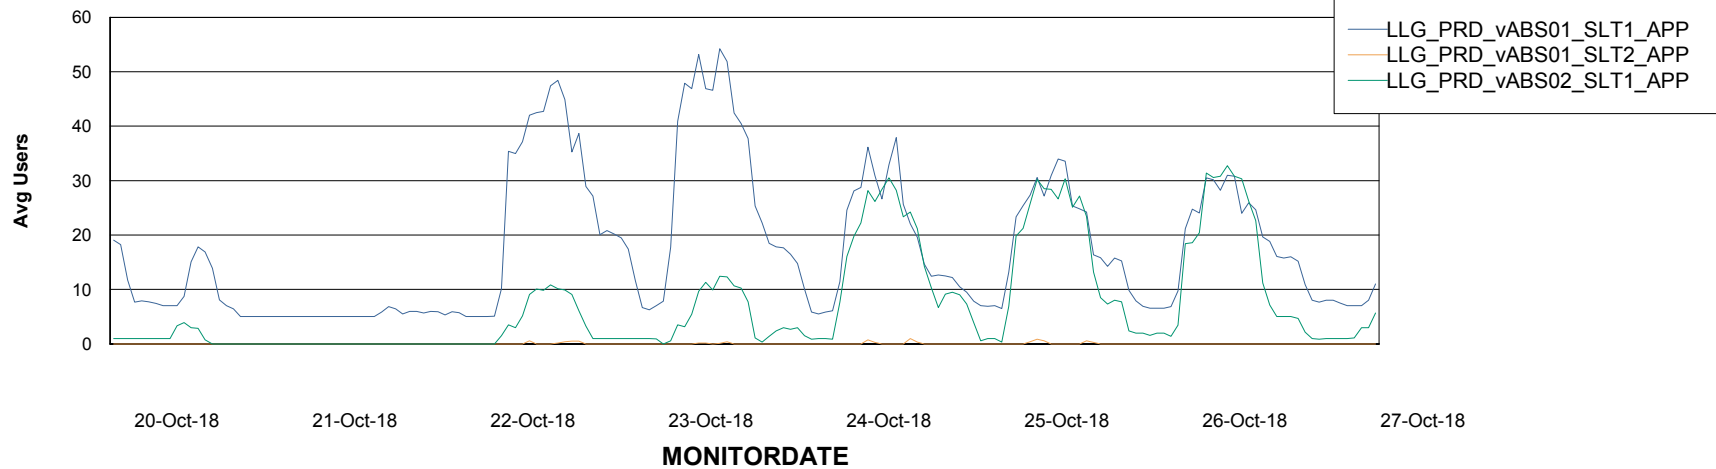

Avg users per day per ABS server