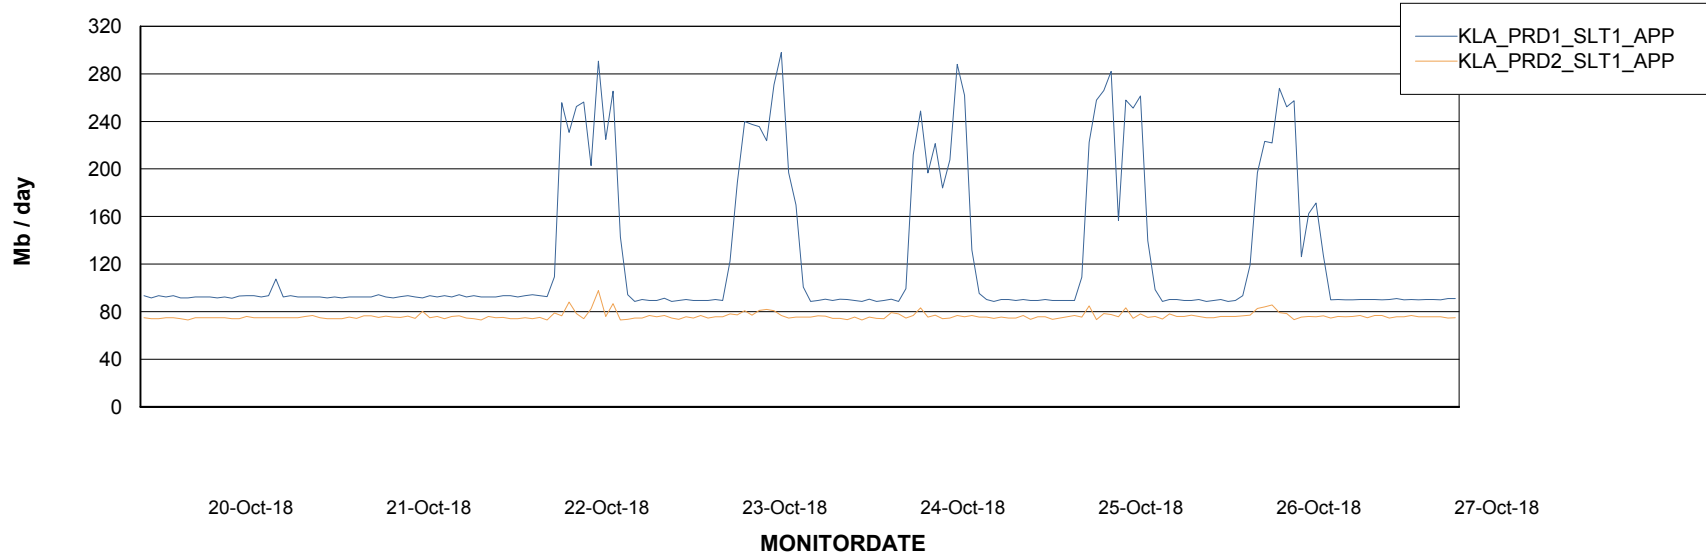

ABSolute Application Server Services

Avg memory used per ABS Server Service