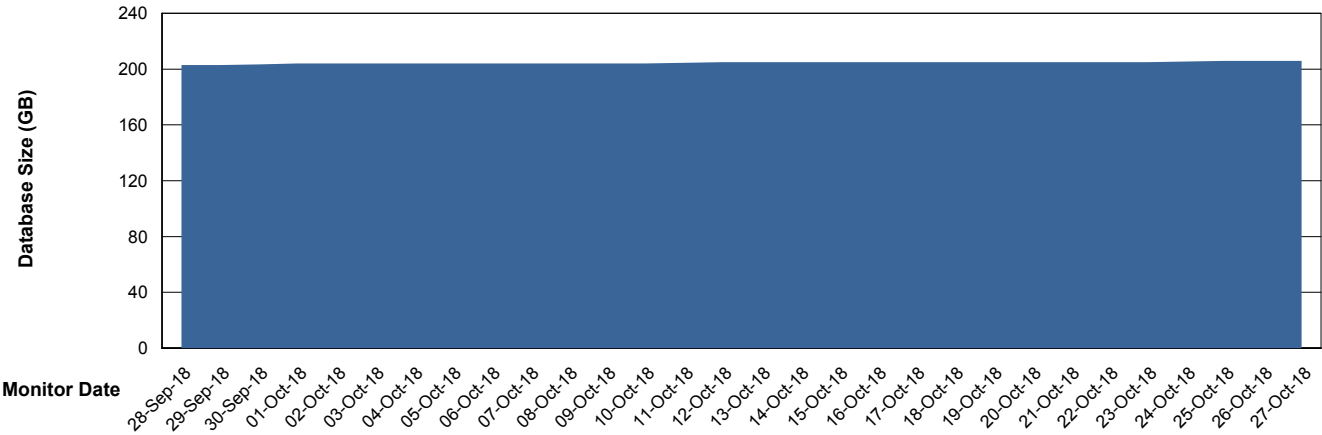

Weekly SLA Customer Report

Customer FIS_Production
Database ID 46

Database Performance FISDB_Production

Weekly SLA Customer Report

Customer FIS_Production
Database ID 46

Database Performance FISDB_Standby

Weekly SLA Customer Report

Customer FIS_Production
 Database ID 46

DATABASE SIZE FISDB_Production

Database growth over last month

Database Tablespace FISDB_Production

Date	Tablespace Name	Filesize (Gb)	Usedsize (Gb)	Percentage free
27-Oct-18	ABSDATA	105	85	19
	INDX	143	120	16
26-Oct-18	ABSDATA	105	85	19
	INDX	143	120	16
25-Oct-18	ABSDATA	105	85	19
	INDX	143	120	16
24-Oct-18	ABSDATA	105	85	19
	INDX	143	120	16
23-Oct-18	ABSDATA	105	85	19
	INDX	143	120	16
22-Oct-18	ABSDATA	105	85	19
	INDX	143	120	16
21-Oct-18	ABSDATA	105	85	19
	INDX	143	120	16