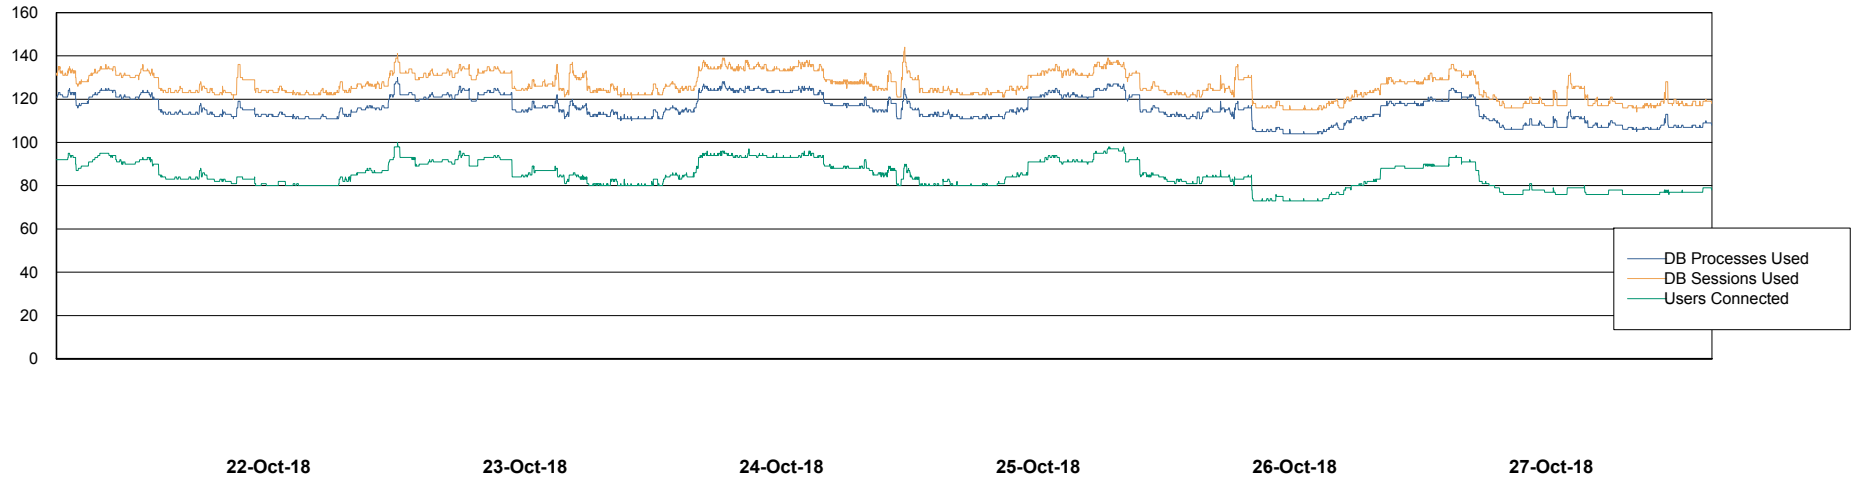

Harddisk Usage FIS_PRD_ORACLE2

	Free disk space on c: (%)	Total disk space on c: (Gb)	Free disk space on l: (%)	Total disk space on l: (Gb)	Free disk space on o: (%)	Total disk space on o: (Gb)
27-Oct-18	70	279	18	279	7	373
26-Oct-18	70	279	18	279	7	373
25-Oct-18	70	279	18	279	7	373
24-Oct-18	70	279	18	279	7	373
23-Oct-18	70	279	18	279	7	373
22-Oct-18	70	279	18	279	7	373
21-Oct-18	70	279	18	279	7	373

Weekly SLA Customer Report

Customer FIS_Production
Database ID 46

Database Performance FISDB_Production

Weekly SLA Customer Report

Customer FIS_Production
Database ID 46

Database Performance FISDB_Standby

Weekly SLA Customer Report