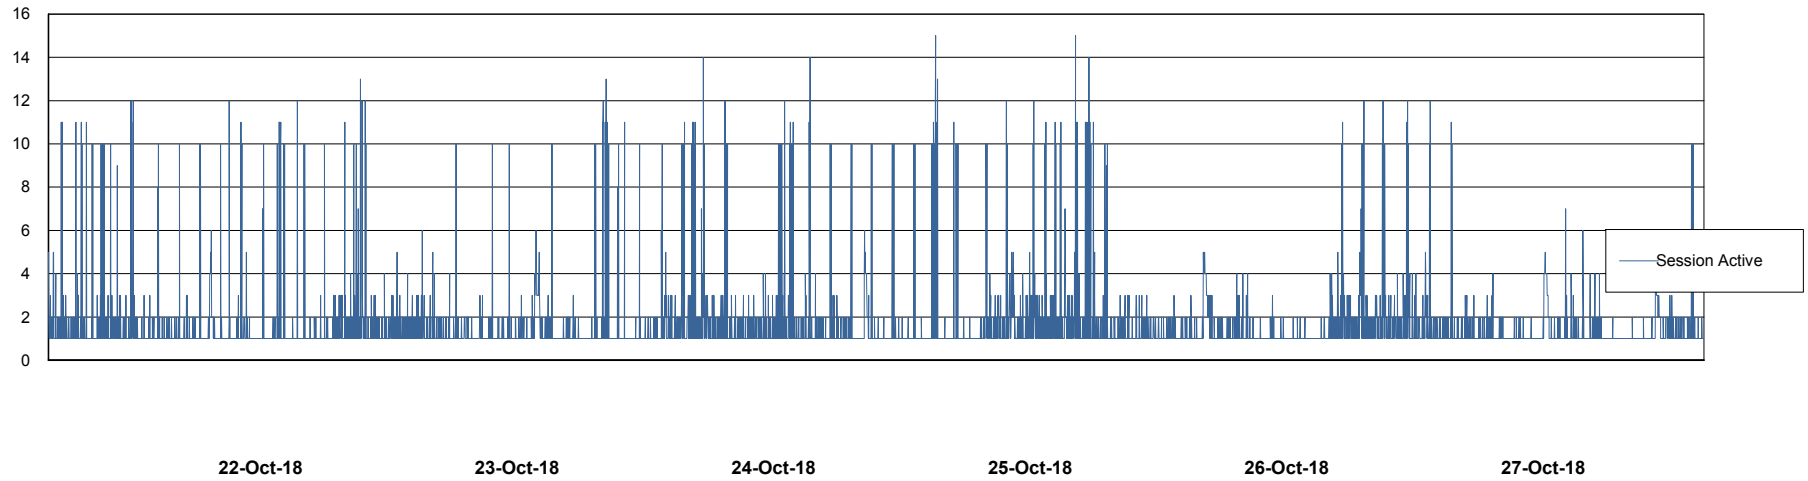

Database Performance ECLDB_Production