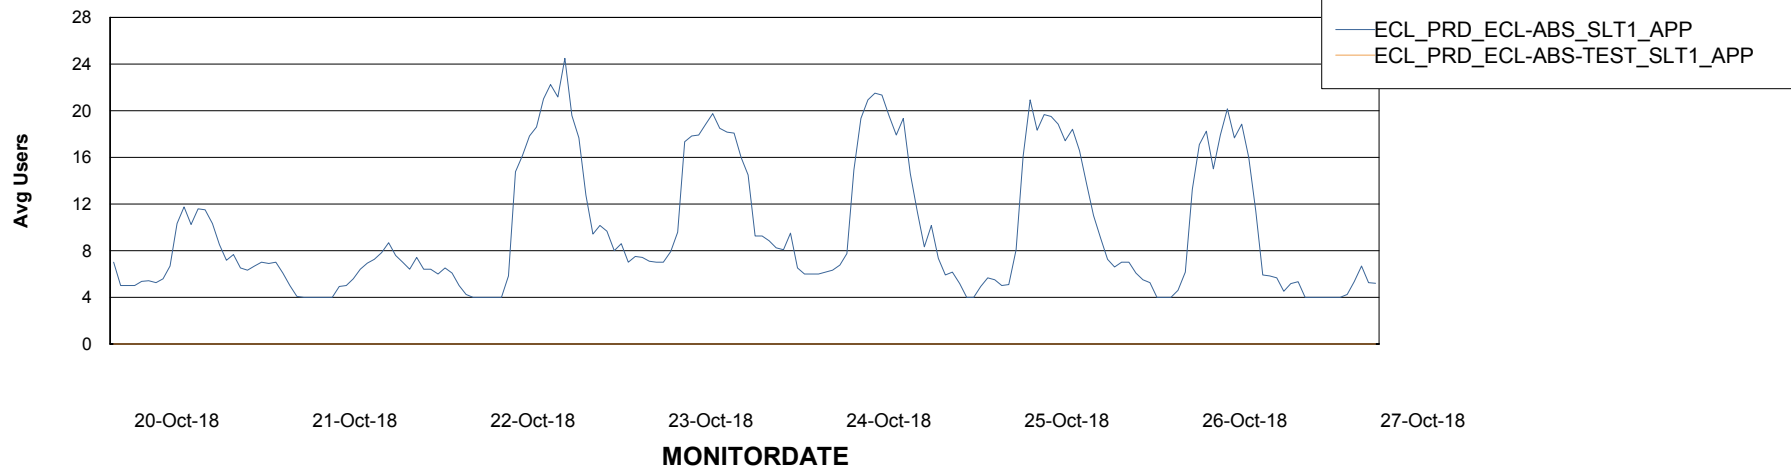

Avg users per day per ABS server