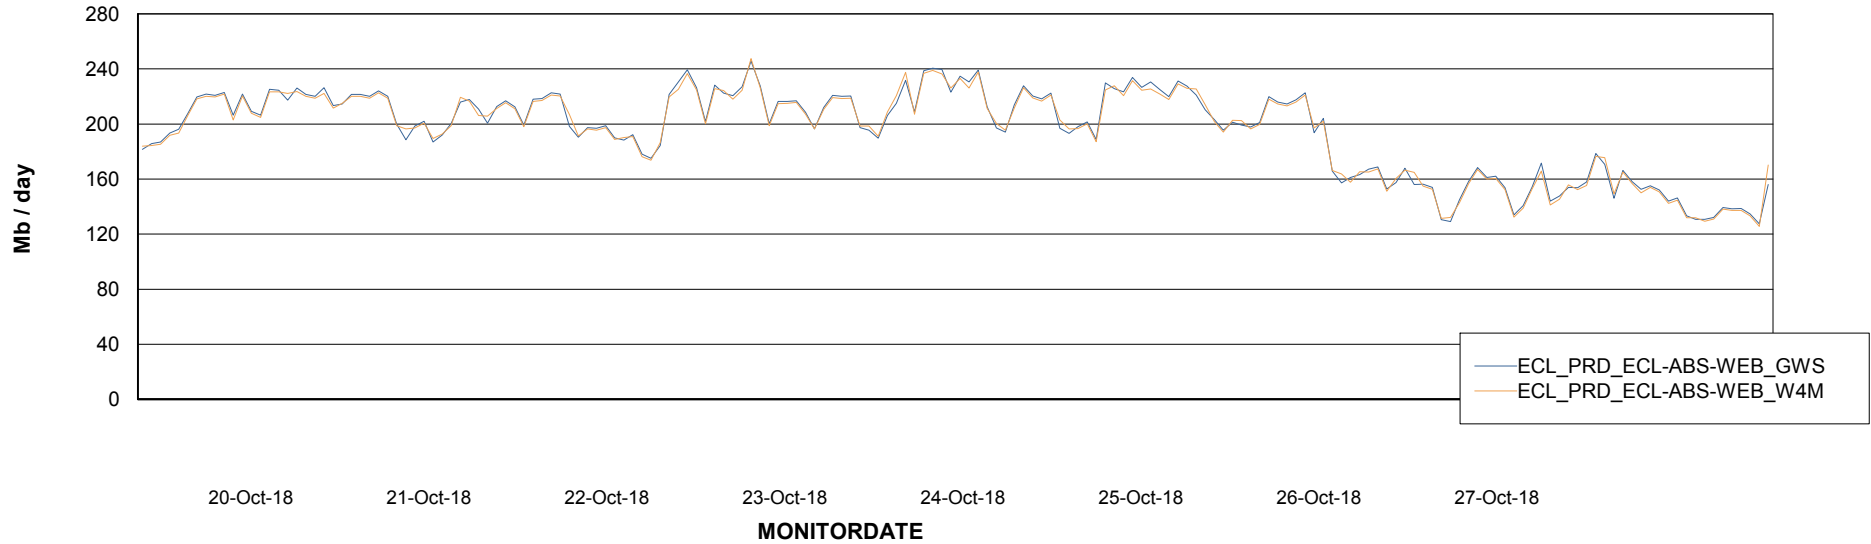

ABSSolute Web Component Services

Avg memory used per ABS Web component