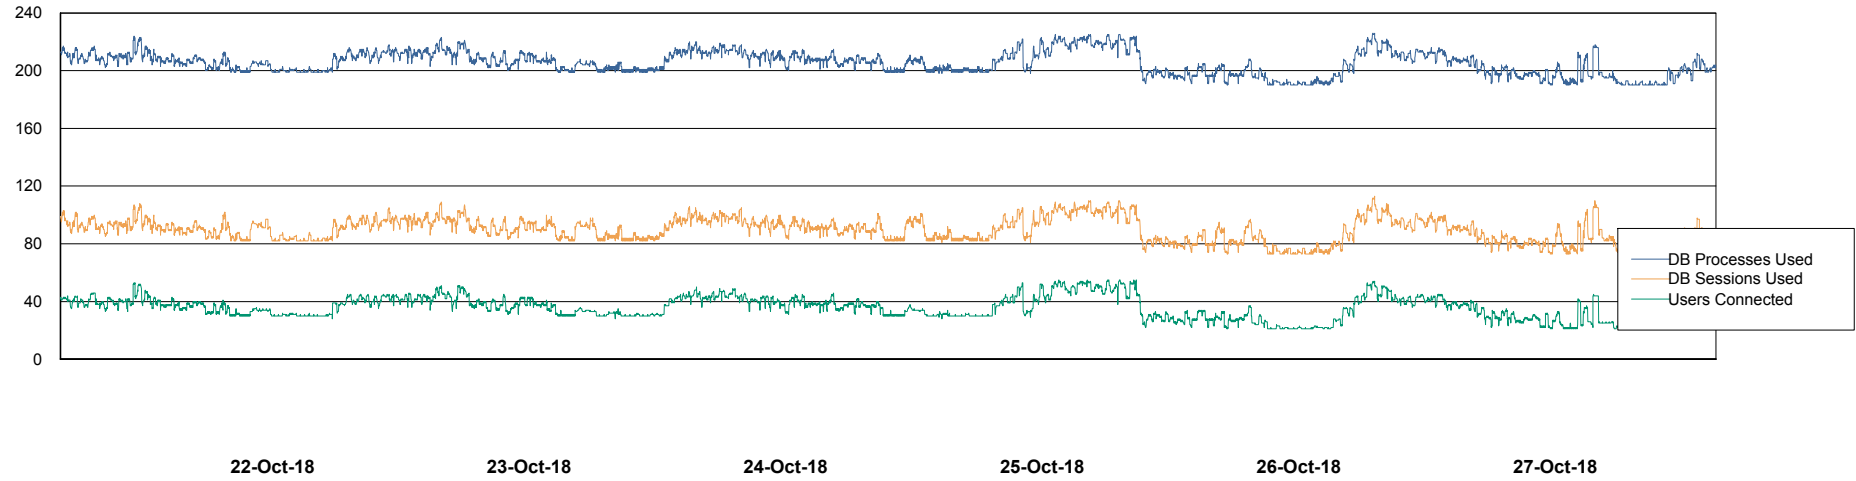

Database Performance ECLDB_Production