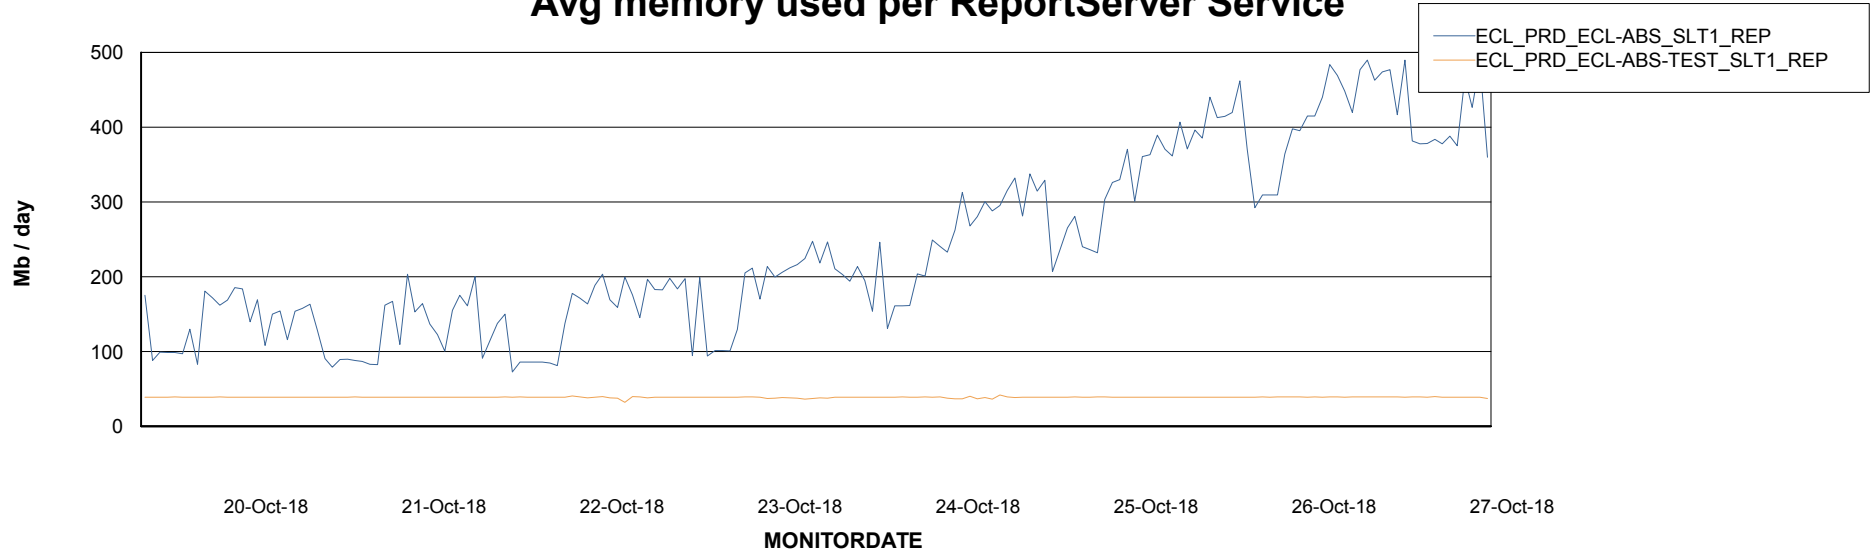

ABSSolute Application ReportServer Services

Avg memory used per ReportServer Service