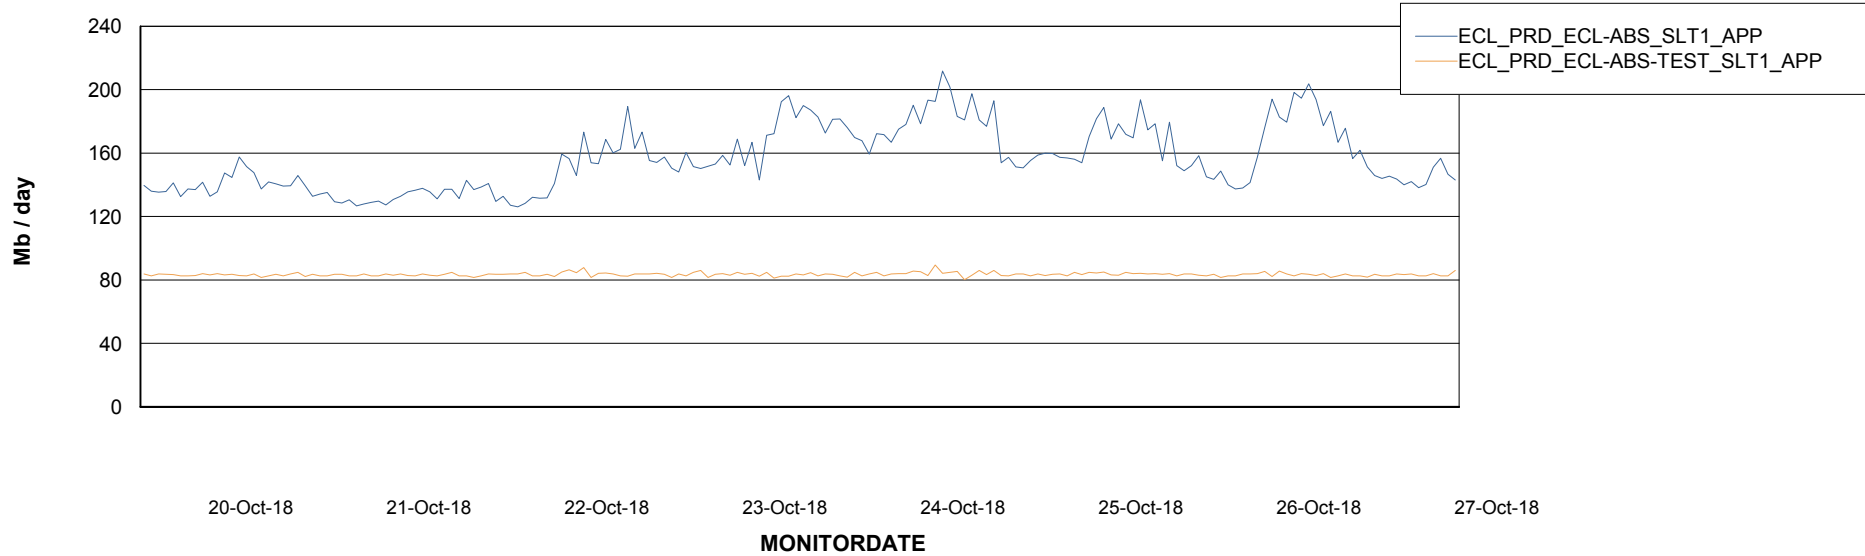

ABSSolute Application Server Services

Avg memory used per ABS Server Service