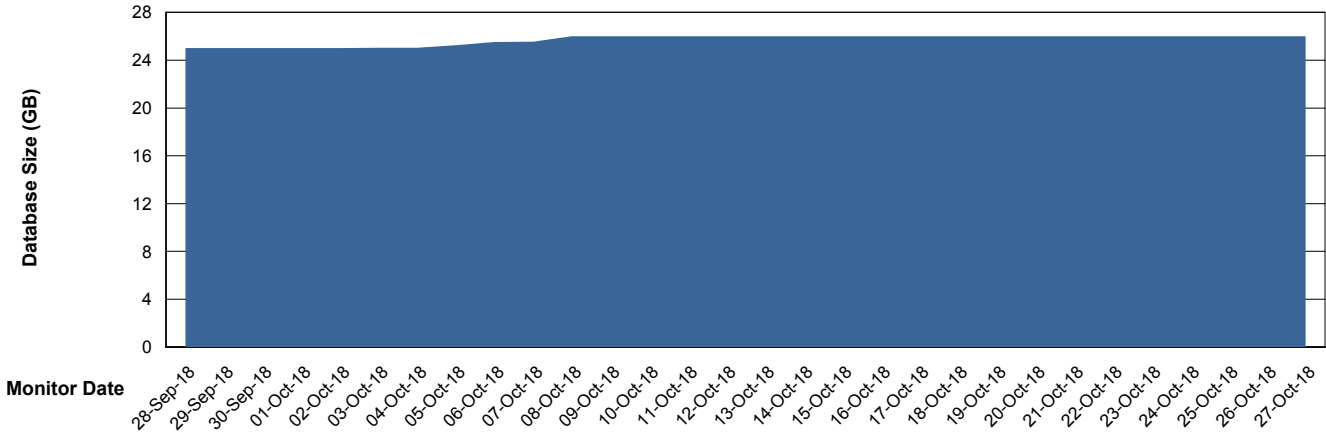

## Database Performance ECLDB\_Production

# Weekly SLA Customer Report

Customer ECL Production  
 Database ID 77

DATABASE SIZE ECLDB\_Production

Database growth over last month

Database Tablespace ECLDB\_Production

Date	Tablespace Name	Filesize (Gb)	Usedsize (Gb)	Percentage free
27-Oct-18	ABSDATA	28	23	18
	INDX	8	1	88
26-Oct-18	ABSDATA	28	23	18
	INDX	8	1	88
25-Oct-18	ABSDATA	28	23	18
	INDX	8	1	88
24-Oct-18	ABSDATA	28	23	18
	INDX	8	1	88
23-Oct-18	ABSDATA	28	23	18
	INDX	8	1	88
22-Oct-18	ABSDATA	28	23	18
	INDX	8	1	88
21-Oct-18	ABSDATA	28	23	18
	INDX	8	1	88