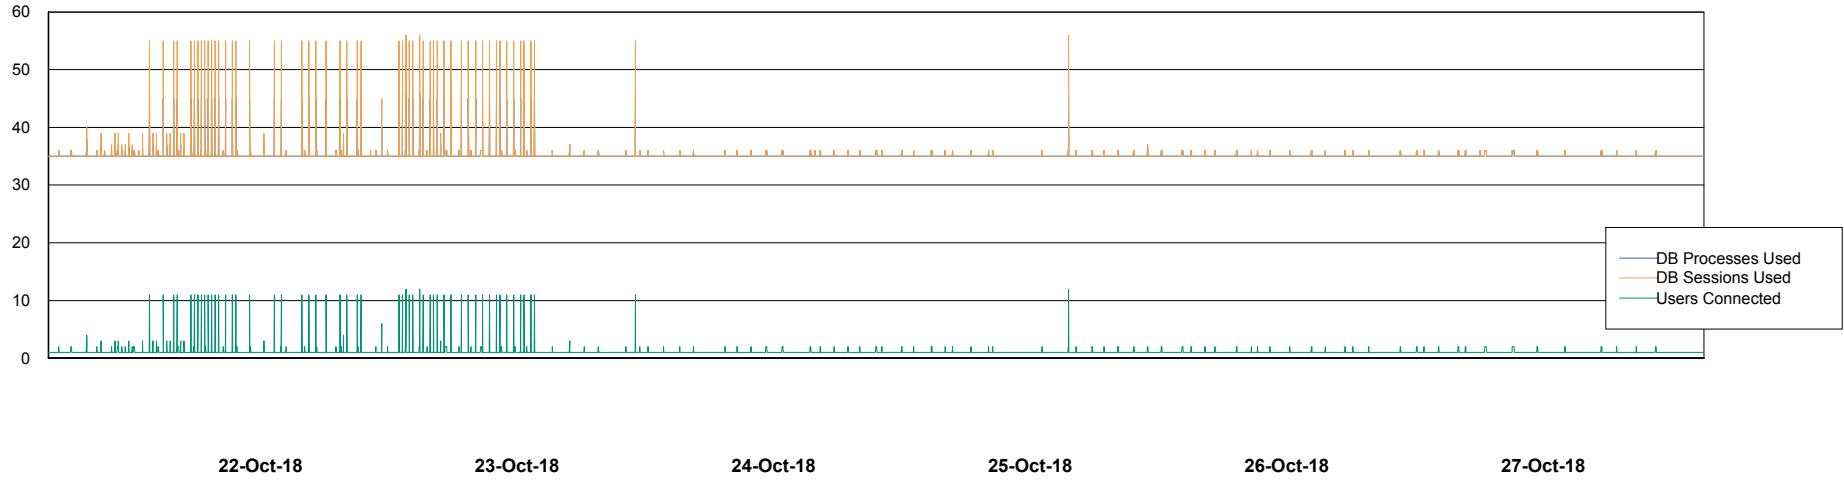

Weekly SLA Customer Report

Customer CUS Production
Database ID 84

Database Performance CUS_ProdDB_Primary

Weekly SLA Customer Report

Customer CUS Production
Database ID 84

Database Performance CUS_ProdDB_Standby