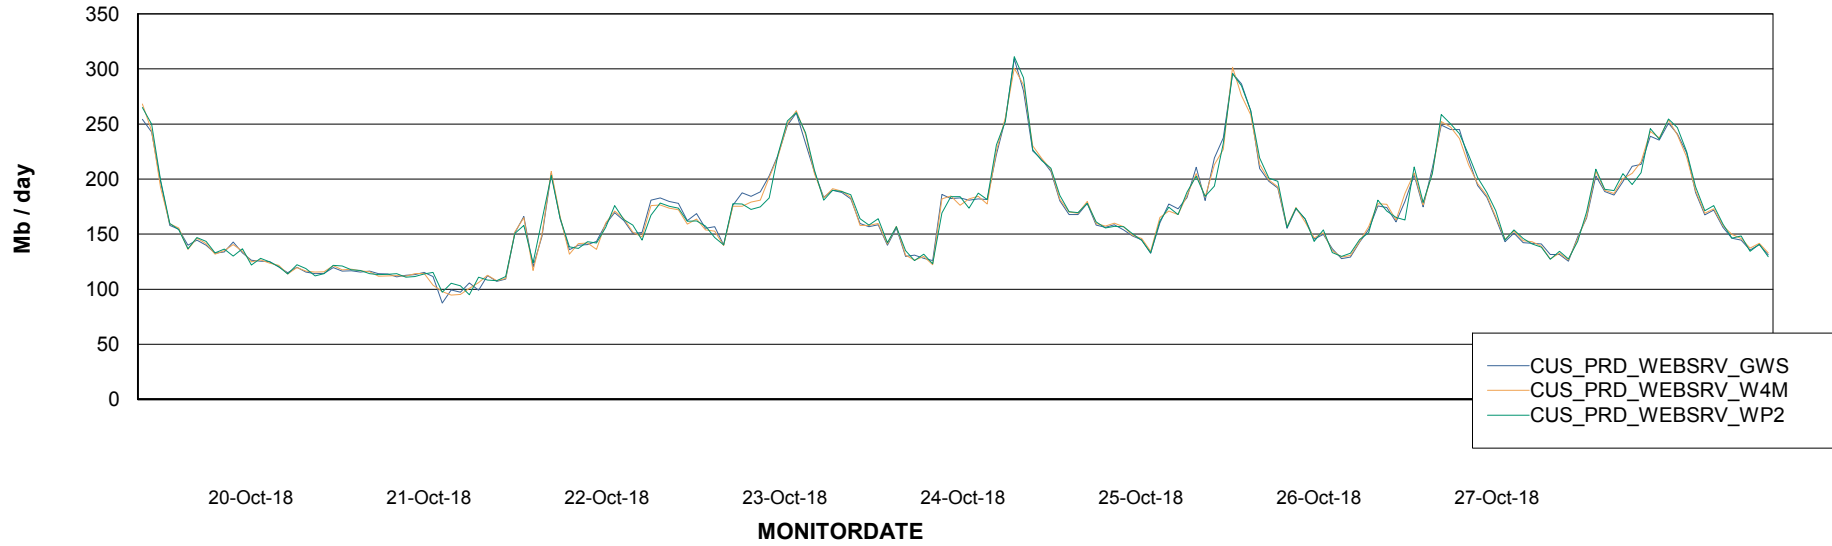

ABSSolute Web Component Services

Avg memory used per ReportServer Service

Weekly SLA Customer Report

Customer CUS Production
Database ID 84

ABSolute Web Component Services

Avg memory used per ABS Web component