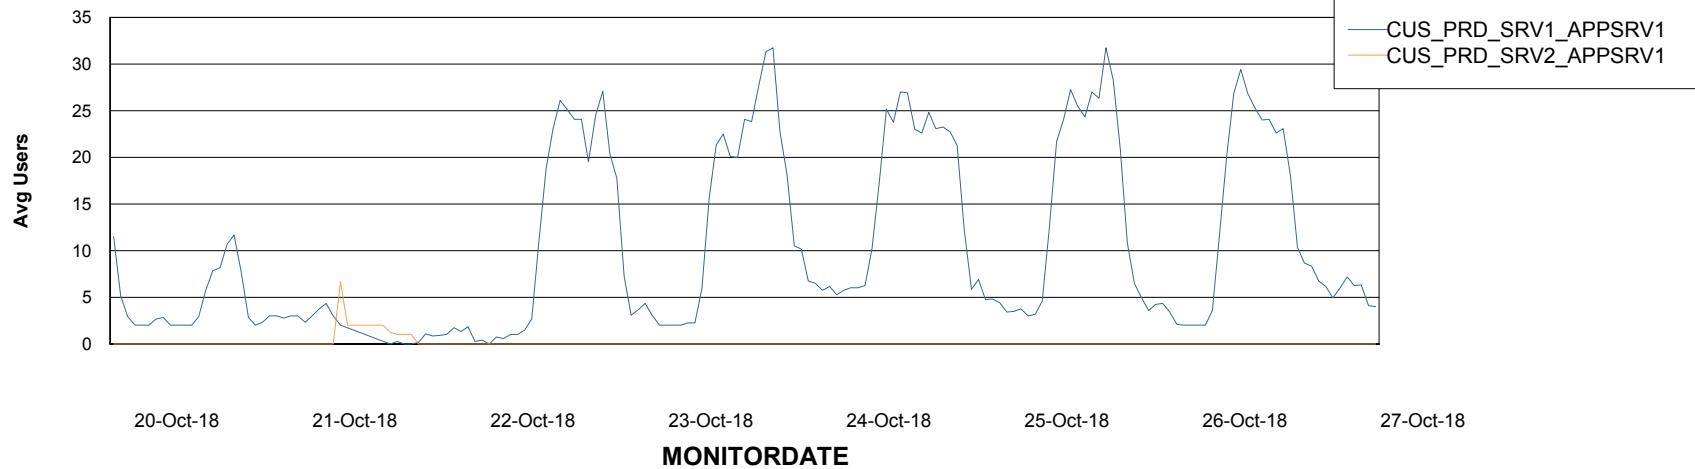

Weekly SLA Customer Report

Customer CUS Production
Database ID 84

ABSSolute Application Server Services

Avg memory used per ABS Server Service

Avg users per day per ABS server

Weekly SLA Customer Report

Customer CUS Production
Database ID 84