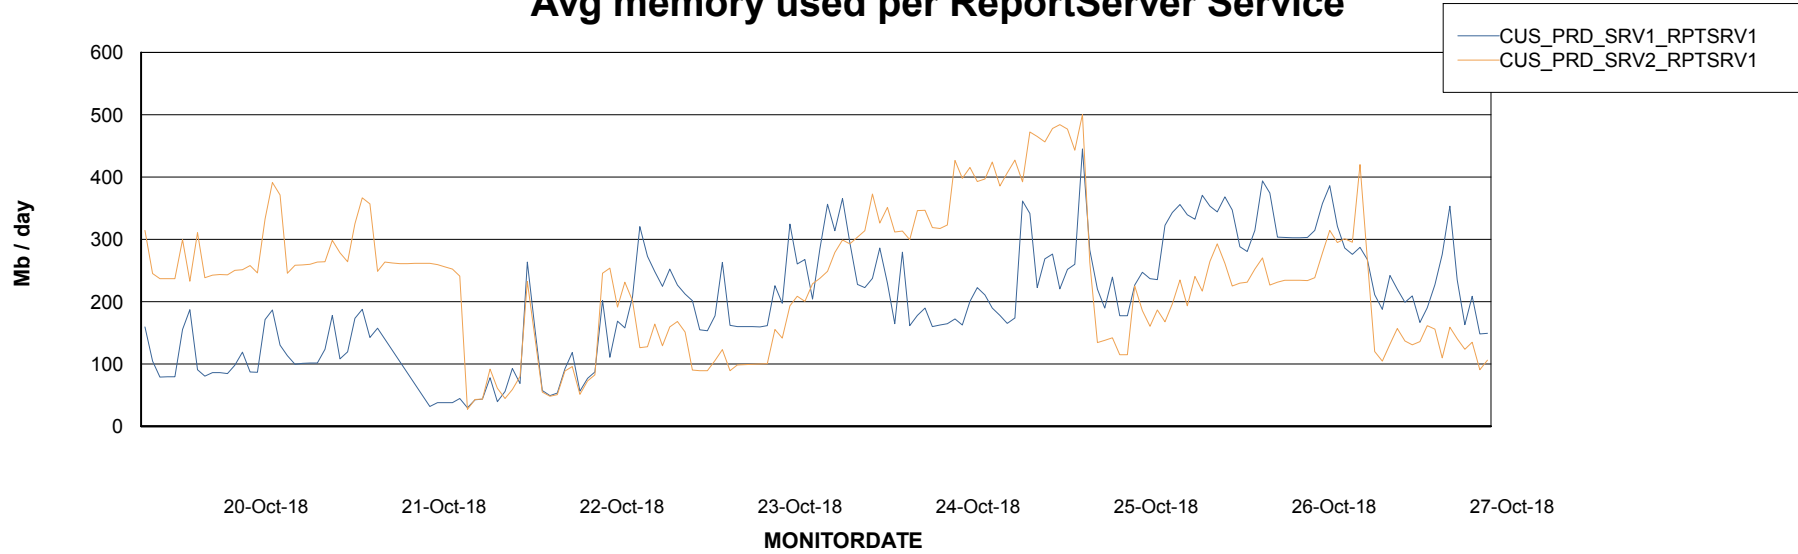

ABSSolute Web Component Services

Avg memory used per ReportServer Service