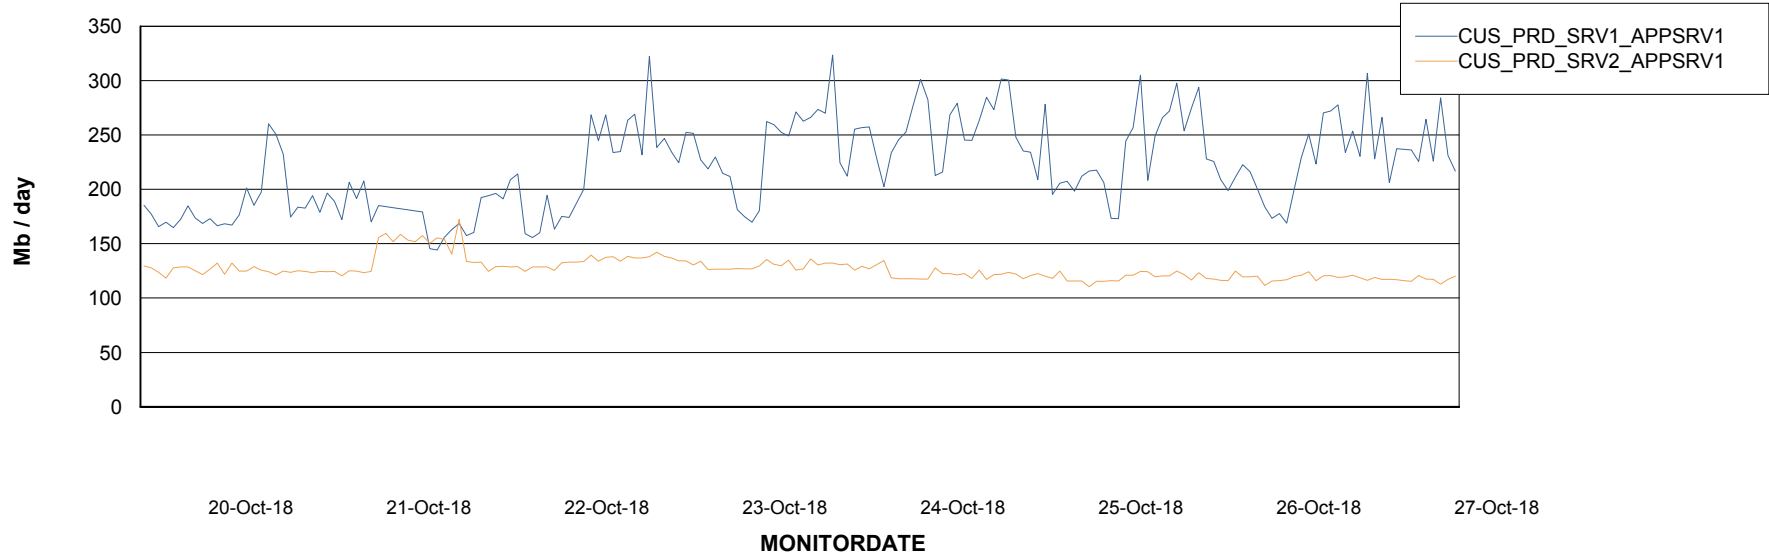

ABSSolute Application Server Services

Avg memory used per ABS Server Service