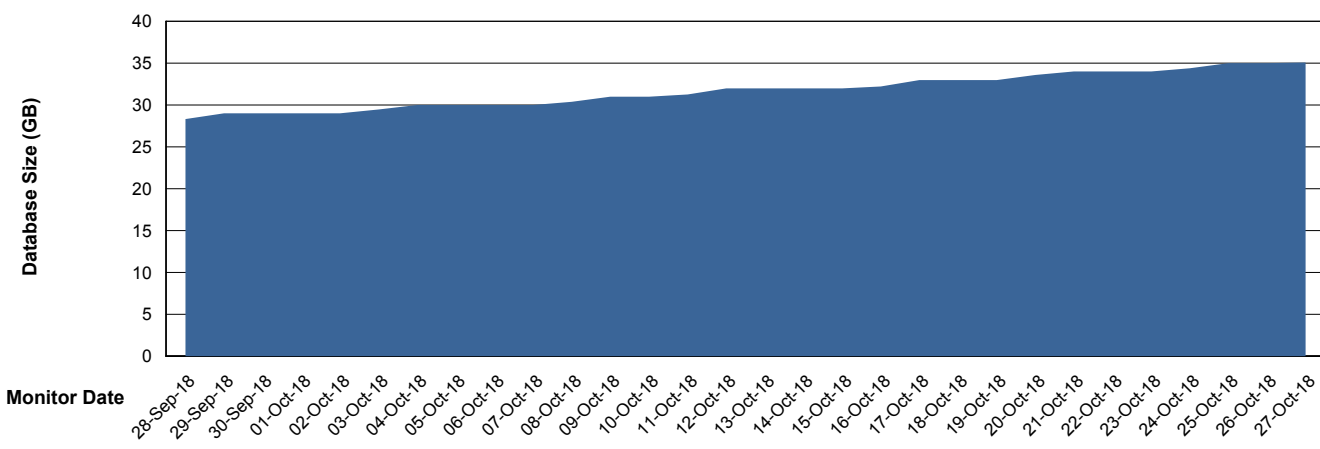

DATABASE SIZE CUS_ProdDB_Primary

Database growth over last month