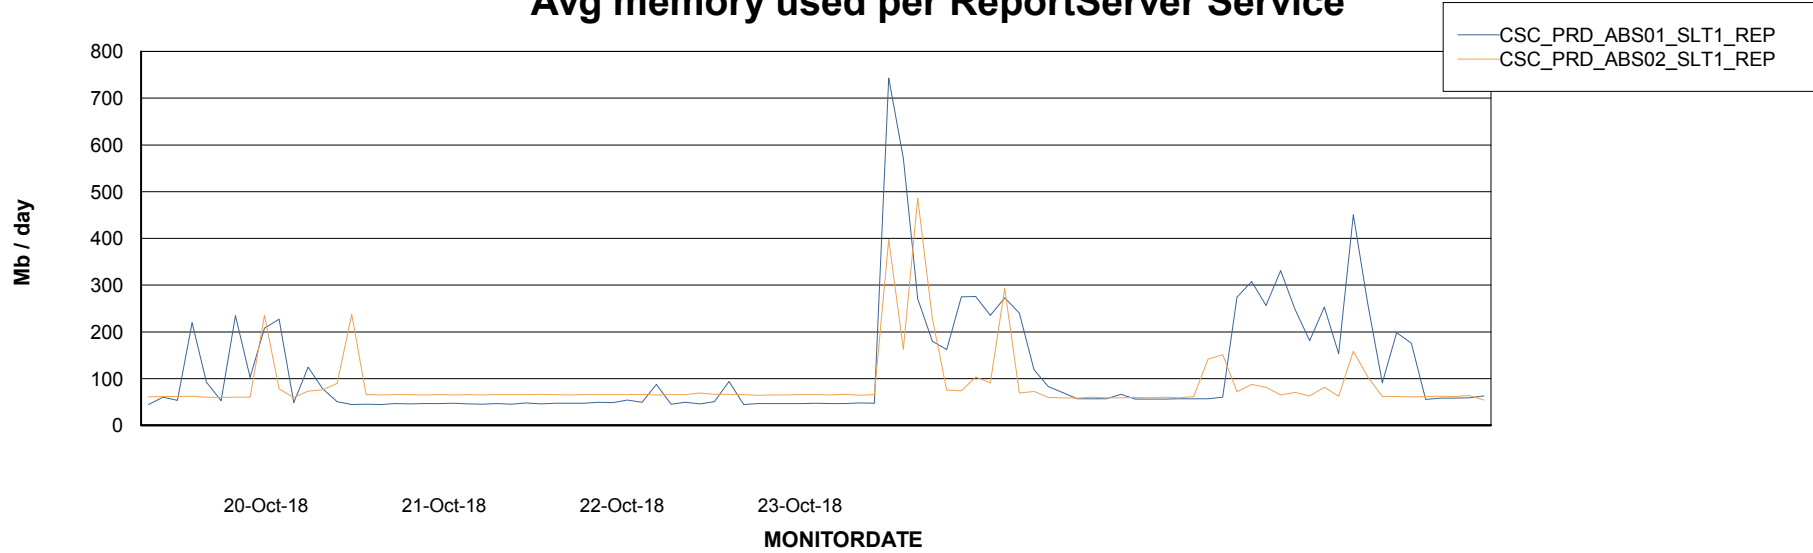

ABSSolute Application ReportServer Services

Avg memory used per ReportServer Service