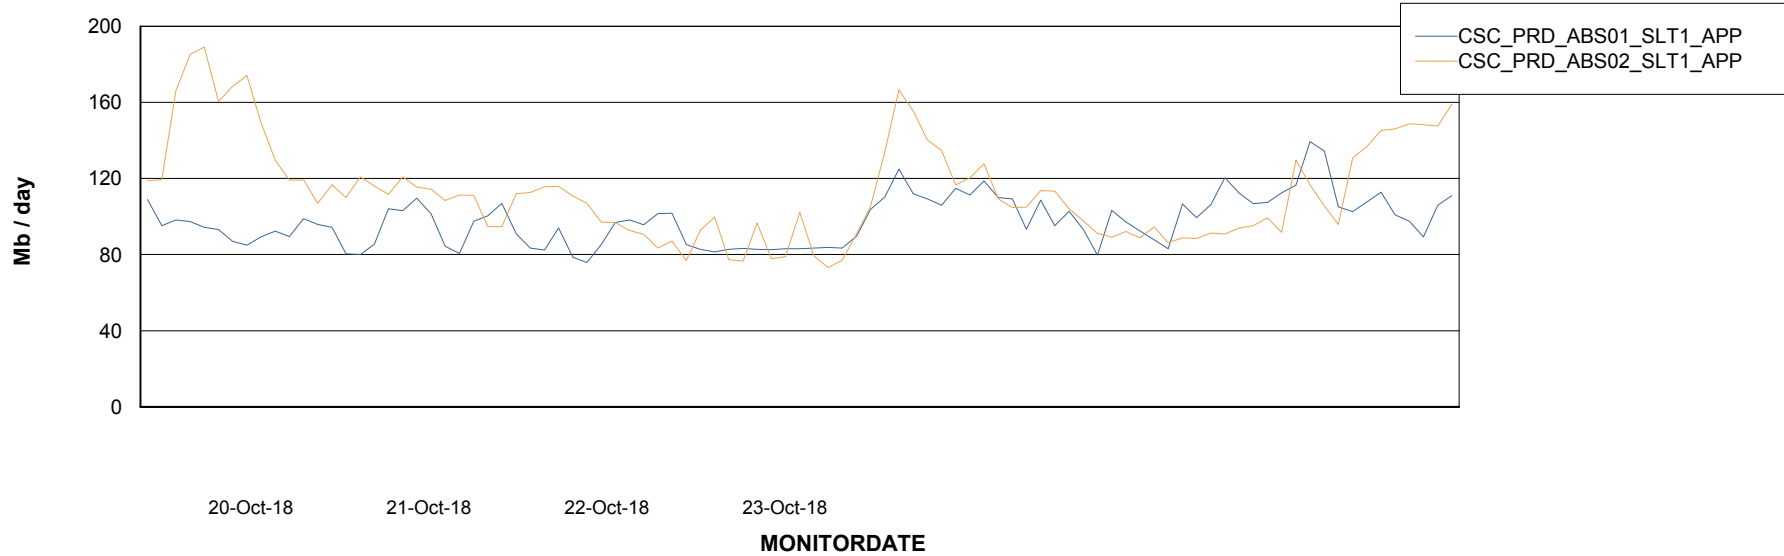

ABSolute Application Server Services

Avg memory used per ABS Server Service