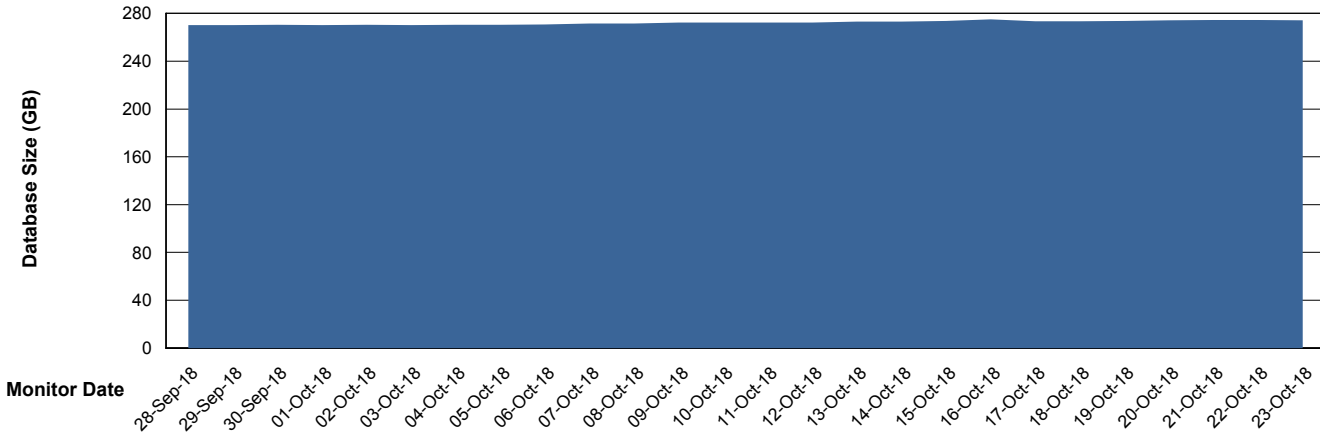

Weekly SLA Customer Report

Customer CSC_Production
Database ID 50

Database Performance CSCDB_Primary

Weekly SLA Customer Report

Customer CSC_Production
Database ID 50

Database Performance CSCDB_Standby

22-Oct-18

23-Oct-18

22-Oct-18

23-Oct-18

Weekly SLA Customer Report

Customer CSC_Production
 Database ID 50

DATABASE SIZE CSCDB_Primary

Database growth over last month

Database Tablespace CSCDB_Primary

Date	Tablespace Name	Filesize (Gb)	Usedsize (Gb)	Percentage free
23-Oct-18	ABSDATA	131	98	25
	INDX	219	174	21
22-Oct-18	ABSDATA	131	98	25
	INDX	219	174	21
21-Oct-18	ABSDATA	131	98	25
	INDX	219	174	21

Weekly SLA Customer Report