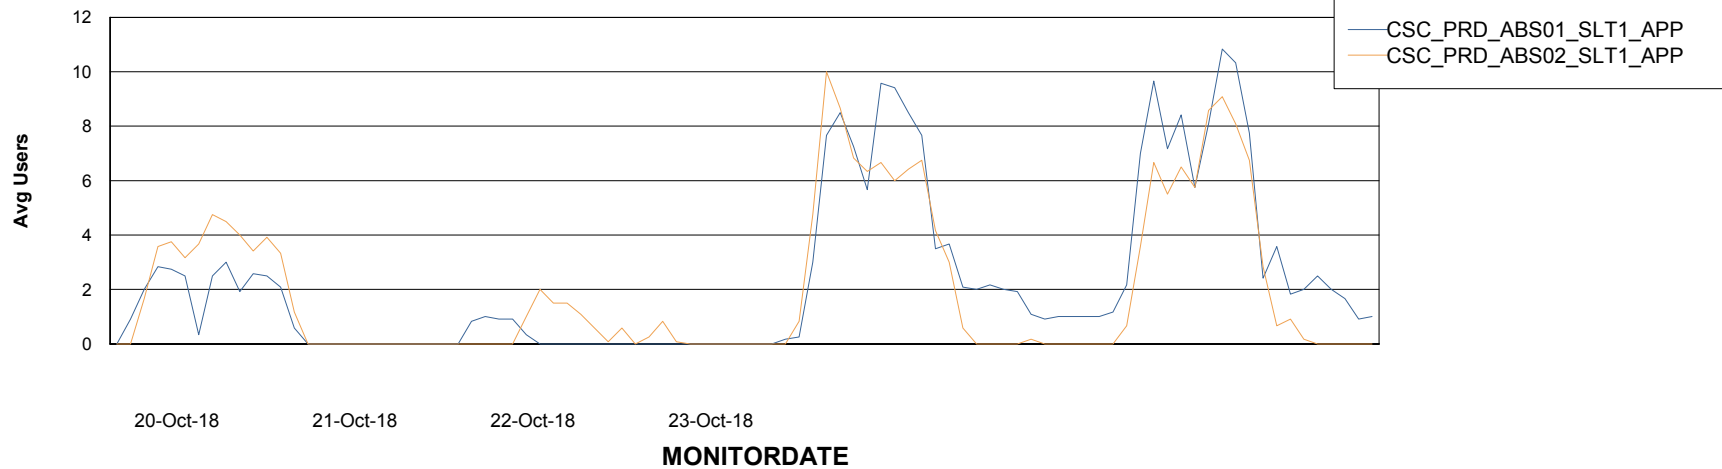

Customer CSC_Production
Database ID 50

ABSolute Application Server Services

Avg memory used per ABS Server Service

Avg users per day per ABS server

Weekly SLA Customer Report

Customer CSC_Production
Database ID 50