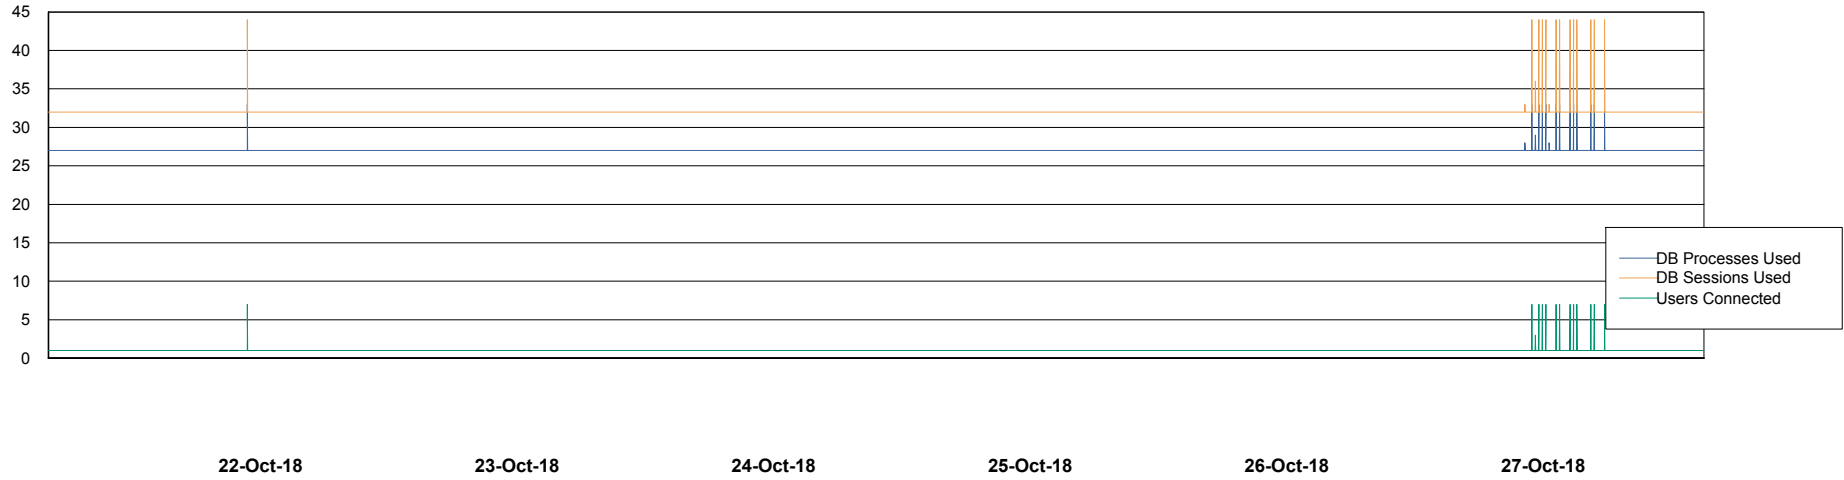

Weekly SLA Customer Report

Customer CIW Production
Database ID 45

Database Performance CIWDB_Production

Weekly SLA Customer Report

Customer CIW Production
Database ID 45

Database Performance CIWDB_Standby

Weekly SLA Customer Report

Customer CIW Production
 Database ID 45

DATABASE SIZE CIWDB_Production

Database growth over last month

Database Tablespace CIWDB_Production

Date	Tablespace Name	Filesize (Gb)	Usedsize (Gb)	Percentage free
27-Oct-18	ABSDATA	36	30	17
	INDX	5	3	40
26-Oct-18	ABSDATA	36	30	17
	INDX	5	3	40
25-Oct-18	ABSDATA	36	30	17
	INDX	5	3	40
24-Oct-18	ABSDATA	36	30	17
	INDX	5	3	40
23-Oct-18	ABSDATA	36	30	17
	INDX	5	3	40
22-Oct-18	ABSDATA	36	30	17
	INDX	5	3	40
21-Oct-18	ABSDATA	36	30	17
	INDX	5	3	40