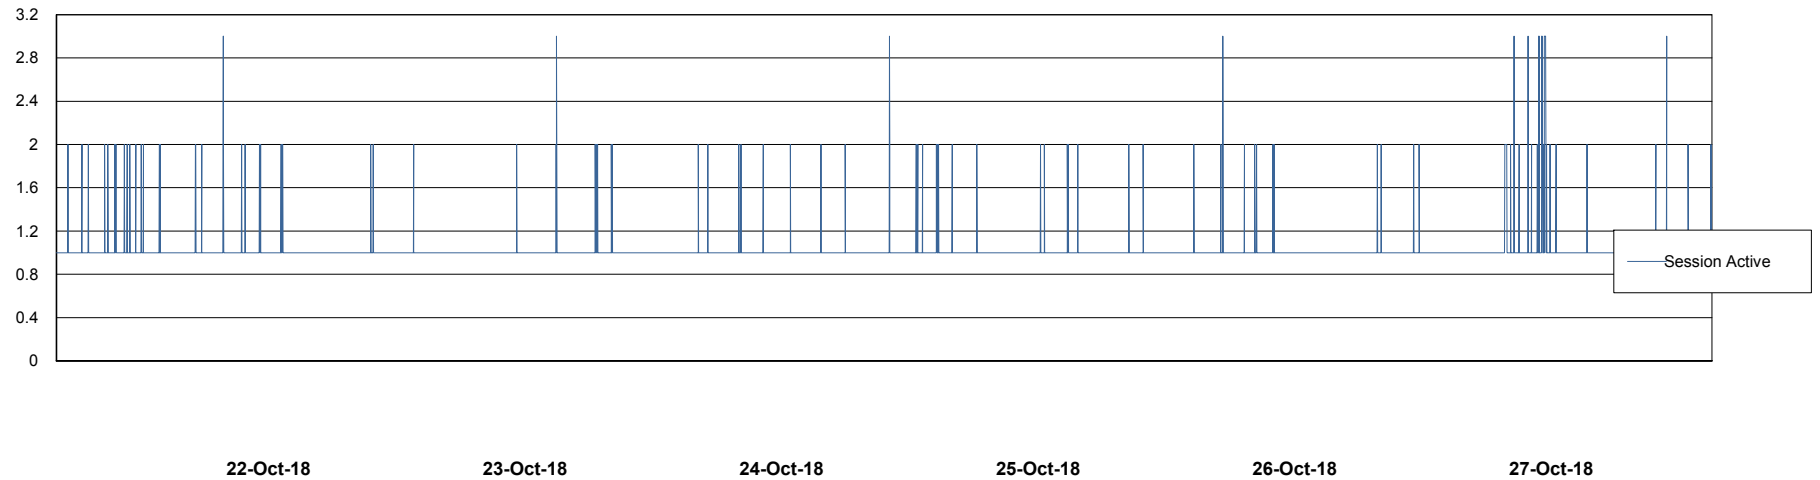

Database Performance CIWDB_Production