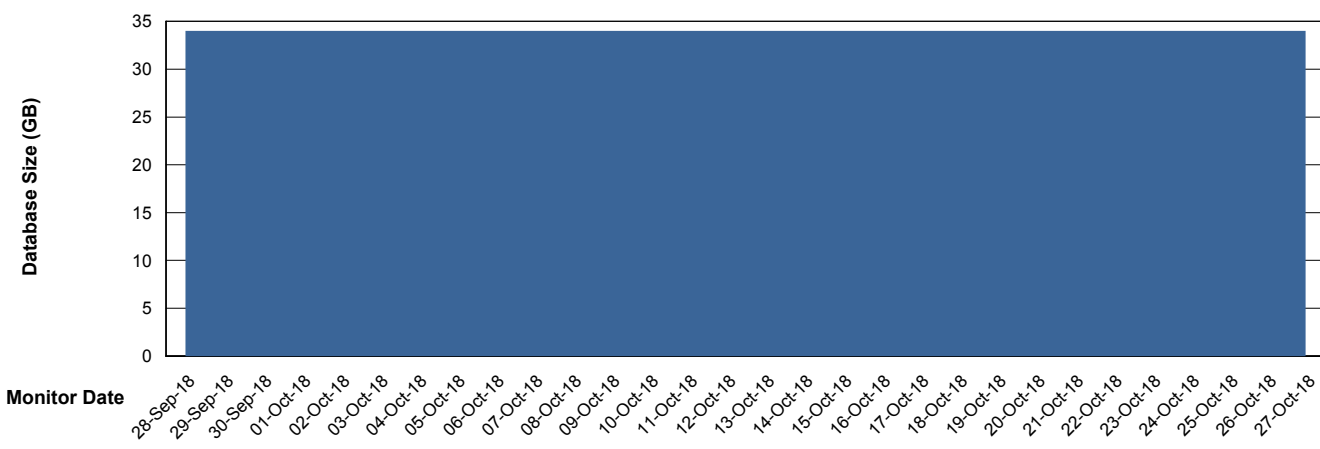

Weekly SLA Customer Report

Customer CIW Production
Database ID 45

Database Performance CIWDB_Production

Weekly SLA Customer Report

Customer CIW Production
Database ID 45

Database Performance CIWDB_Standby

Weekly SLA Customer Report

Customer CIW Production
 Database ID 45

DATABASE SIZE CIWDB_Production

Database growth over last month

Database Tablespace CIWDB_Production

Date	Tablespace Name	Filesize (Gb)	Usedsize (Gb)	Percentage free
27-Oct-18	ABSDATA	36	30	17
	INDX	5	3	40
26-Oct-18	ABSDATA	36	30	17
	INDX	5	3	40
25-Oct-18	ABSDATA	36	30	17
	INDX	5	3	40
24-Oct-18	ABSDATA	36	30	17
	INDX	5	3	40
23-Oct-18	ABSDATA	36	30	17
	INDX	5	3	40
22-Oct-18	ABSDATA	36	30	17
	INDX	5	3	40
21-Oct-18	ABSDATA	36	30	17
	INDX	5	3	40