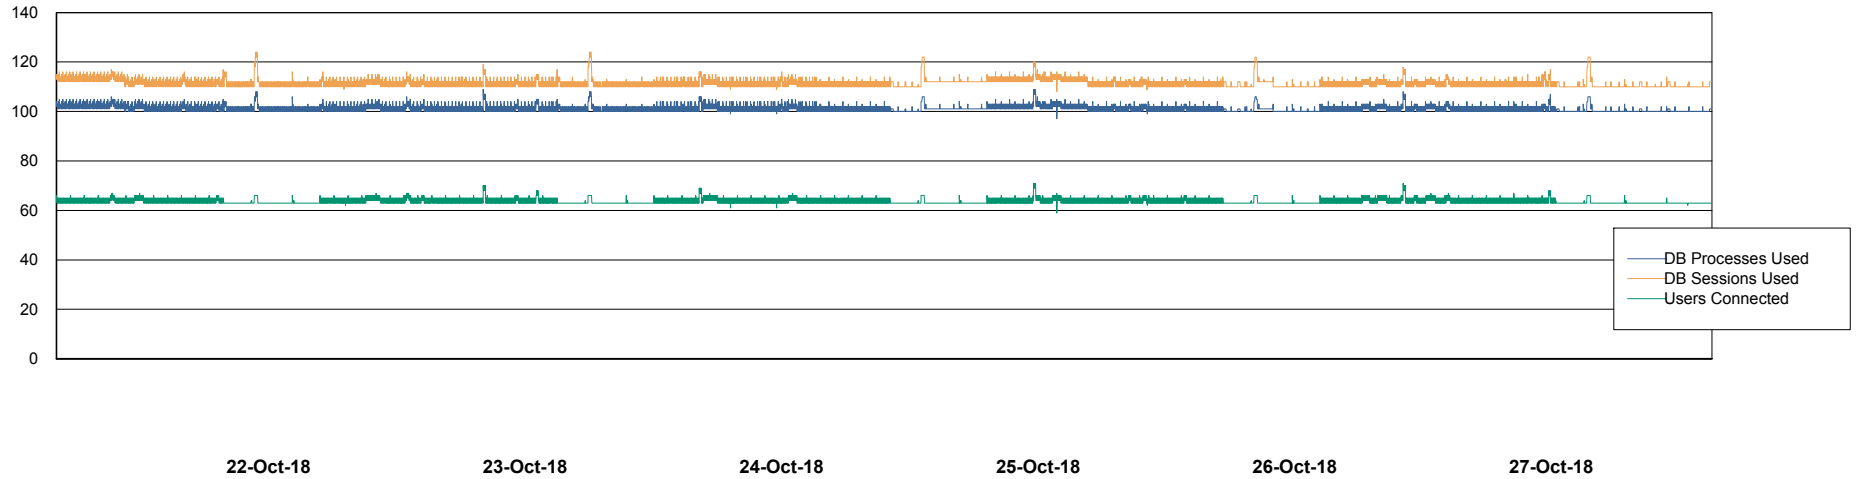

Weekly SLA Customer Report

Customer CIW Production
Database ID 45

Harddisk Usage CIW_PRD_ORACLE1

	Free disk space on c: (%)	Total disk space on c: (Gb)	Free disk space on d: (%)	Total disk space on d: (Gb)	Free disk space on e: (%)	Total disk space on e: (Gb)
27-Oct-18	95	700	36	700	100	831
26-Oct-18	95	700	36	700	100	831
25-Oct-18	95	700	37	700	100	831
24-Oct-18	95	700	37	700	100	831
23-Oct-18	95	700	37	700	100	831
22-Oct-18	95	700	37	700	100	831
21-Oct-18	95	700	37	700	100	831

Harddisk Usage CIW_PRD_ORACLE2

	Free disk space on c: (%)	Total disk space on c: (Gb)	Free disk space on d: (%)	Total disk space on d: (Gb)	Free disk space on e: (%)	Total disk space on e: (Gb)
27-Oct-18	95	701	38	700	100	830
26-Oct-18	95	701	38	700	100	830
25-Oct-18	95	701	38	700	100	830
24-Oct-18	95	701	38	700	100	830
23-Oct-18	95	701	38	700	100	830
22-Oct-18	95	701	38	700	100	830
21-Oct-18	95	701	39	700	100	830

Weekly SLA Customer Report

Customer CIW Production
Database ID 45

Database Performance CIWDB_Production

Weekly SLA Customer Report

Customer CIW Production
Database ID 45

Database Performance CIWDB_Standby

Weekly SLA Customer Report